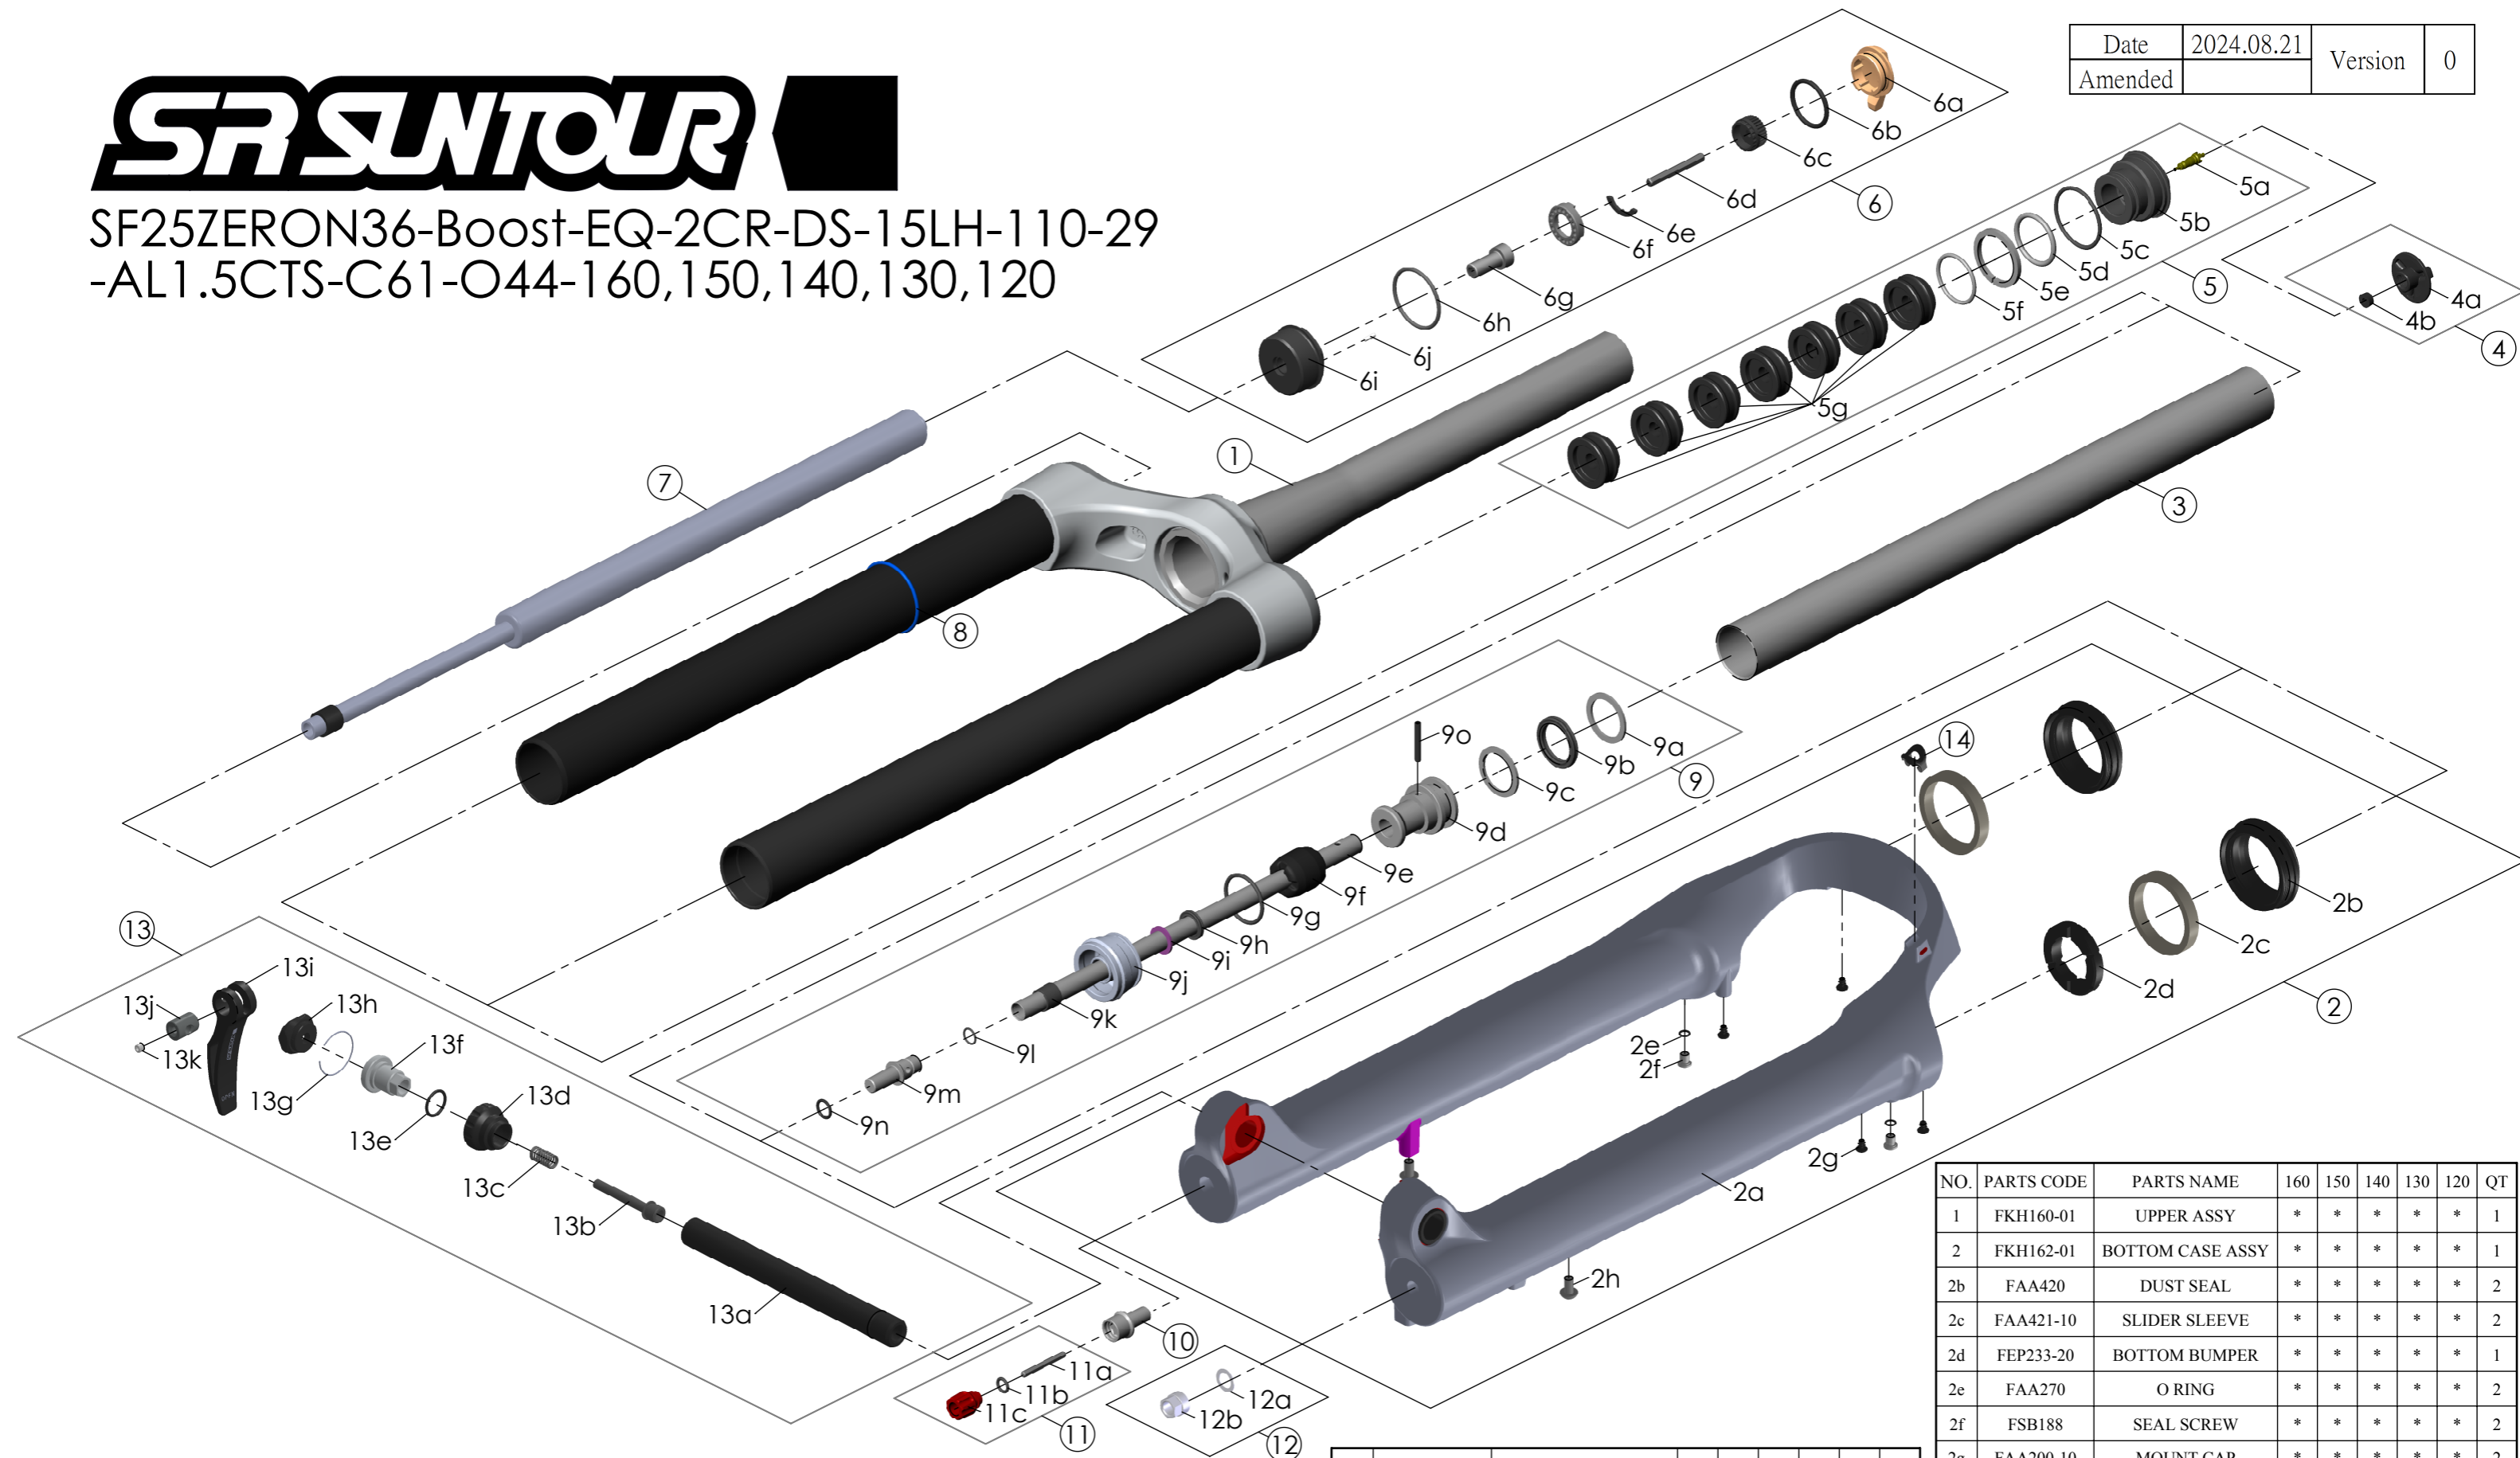

SF25ZERON36-Boost-EQ-2CR-DS-15LH-110-29  
-AL1.5CTS-C61-O44-160,150,140,130,120

Date	2024.08.21	Version	0
Amended			

NO.	PARTS CODE	PARTS NAME	160	150	140	130	120	QT
10	FSB058-30	DAMPER FIXING BOLT	*	*	*	*	*	1
11	FKA004-40	REBOUND KNOB ASSY	*	*	*	*	*	1
12	FKA063-03	FIXING NUT SET	*	*	*	*	*	1
13	FKA116-02	15LH-110 AXLE SET	*	*	*	*	*	1
14	FEG034	CABLE CLIP	*	*	*	*	*	1

NO.	PARTS CODE	PARTS NAME	160	150	140	130	120	QT
8	FAA397-40	O RING	*	*	*	*	*	1
9	FKH154-00	SUPPORT TUBE ASSY	*					5
	FKH154-01			*				6
	FKH154-02				*			7
	FKH154-03					*		8
	FKH154-04						*	9

NO.	PARTS CODE	PARTS NAME	160	150	140	130	120	QT
5g	FEG270-10	VOLUME REDUCER	*					3
				*				4
					*			5
6	FKE526-28	LO TOP CAP ASSY	*	*	*	*	*	1
7	FUN200-80	2CR UNIT	*	*	*	*	*	1

NO.	PARTS CODE	PARTS NAME	160	150	140	130	120	QT
1	FKH160-01	UPPER ASSY	*	*	*	*	*	1
2	FKH162-01	BOTTOM CASE ASSY	*	*	*	*	*	1
2b	FAA420	DUST SEAL	*	*	*	*	*	2
2c	FAA421-10	SLIDER SLEEVE	*	*	*	*	*	2
2d	FEP233-20	BOTTOM BUMPER	*	*	*	*	*	1
2e	FAA270	O RING	*	*	*	*	*	2
2f	FSB188	SEAL SCREW	*	*	*	*	*	2
2g	FAA200-10	MOUNT CAP	*	*	*	*	*	2
2h	FSB203	FIXING BOLT	*	*	*	*	*	2
3	FPE099-01	Air Cylinder	*	*	*	*	*	1
4	FKE595	VALVE CAP ASSY	*	*	*	*	*	1
5	FKE594	AIR CAP ASSY	*					1
	FKE579-10			*				1
	FKE579-20				*			1
	FKE579-30					*		1
	FKE627-40						*	1