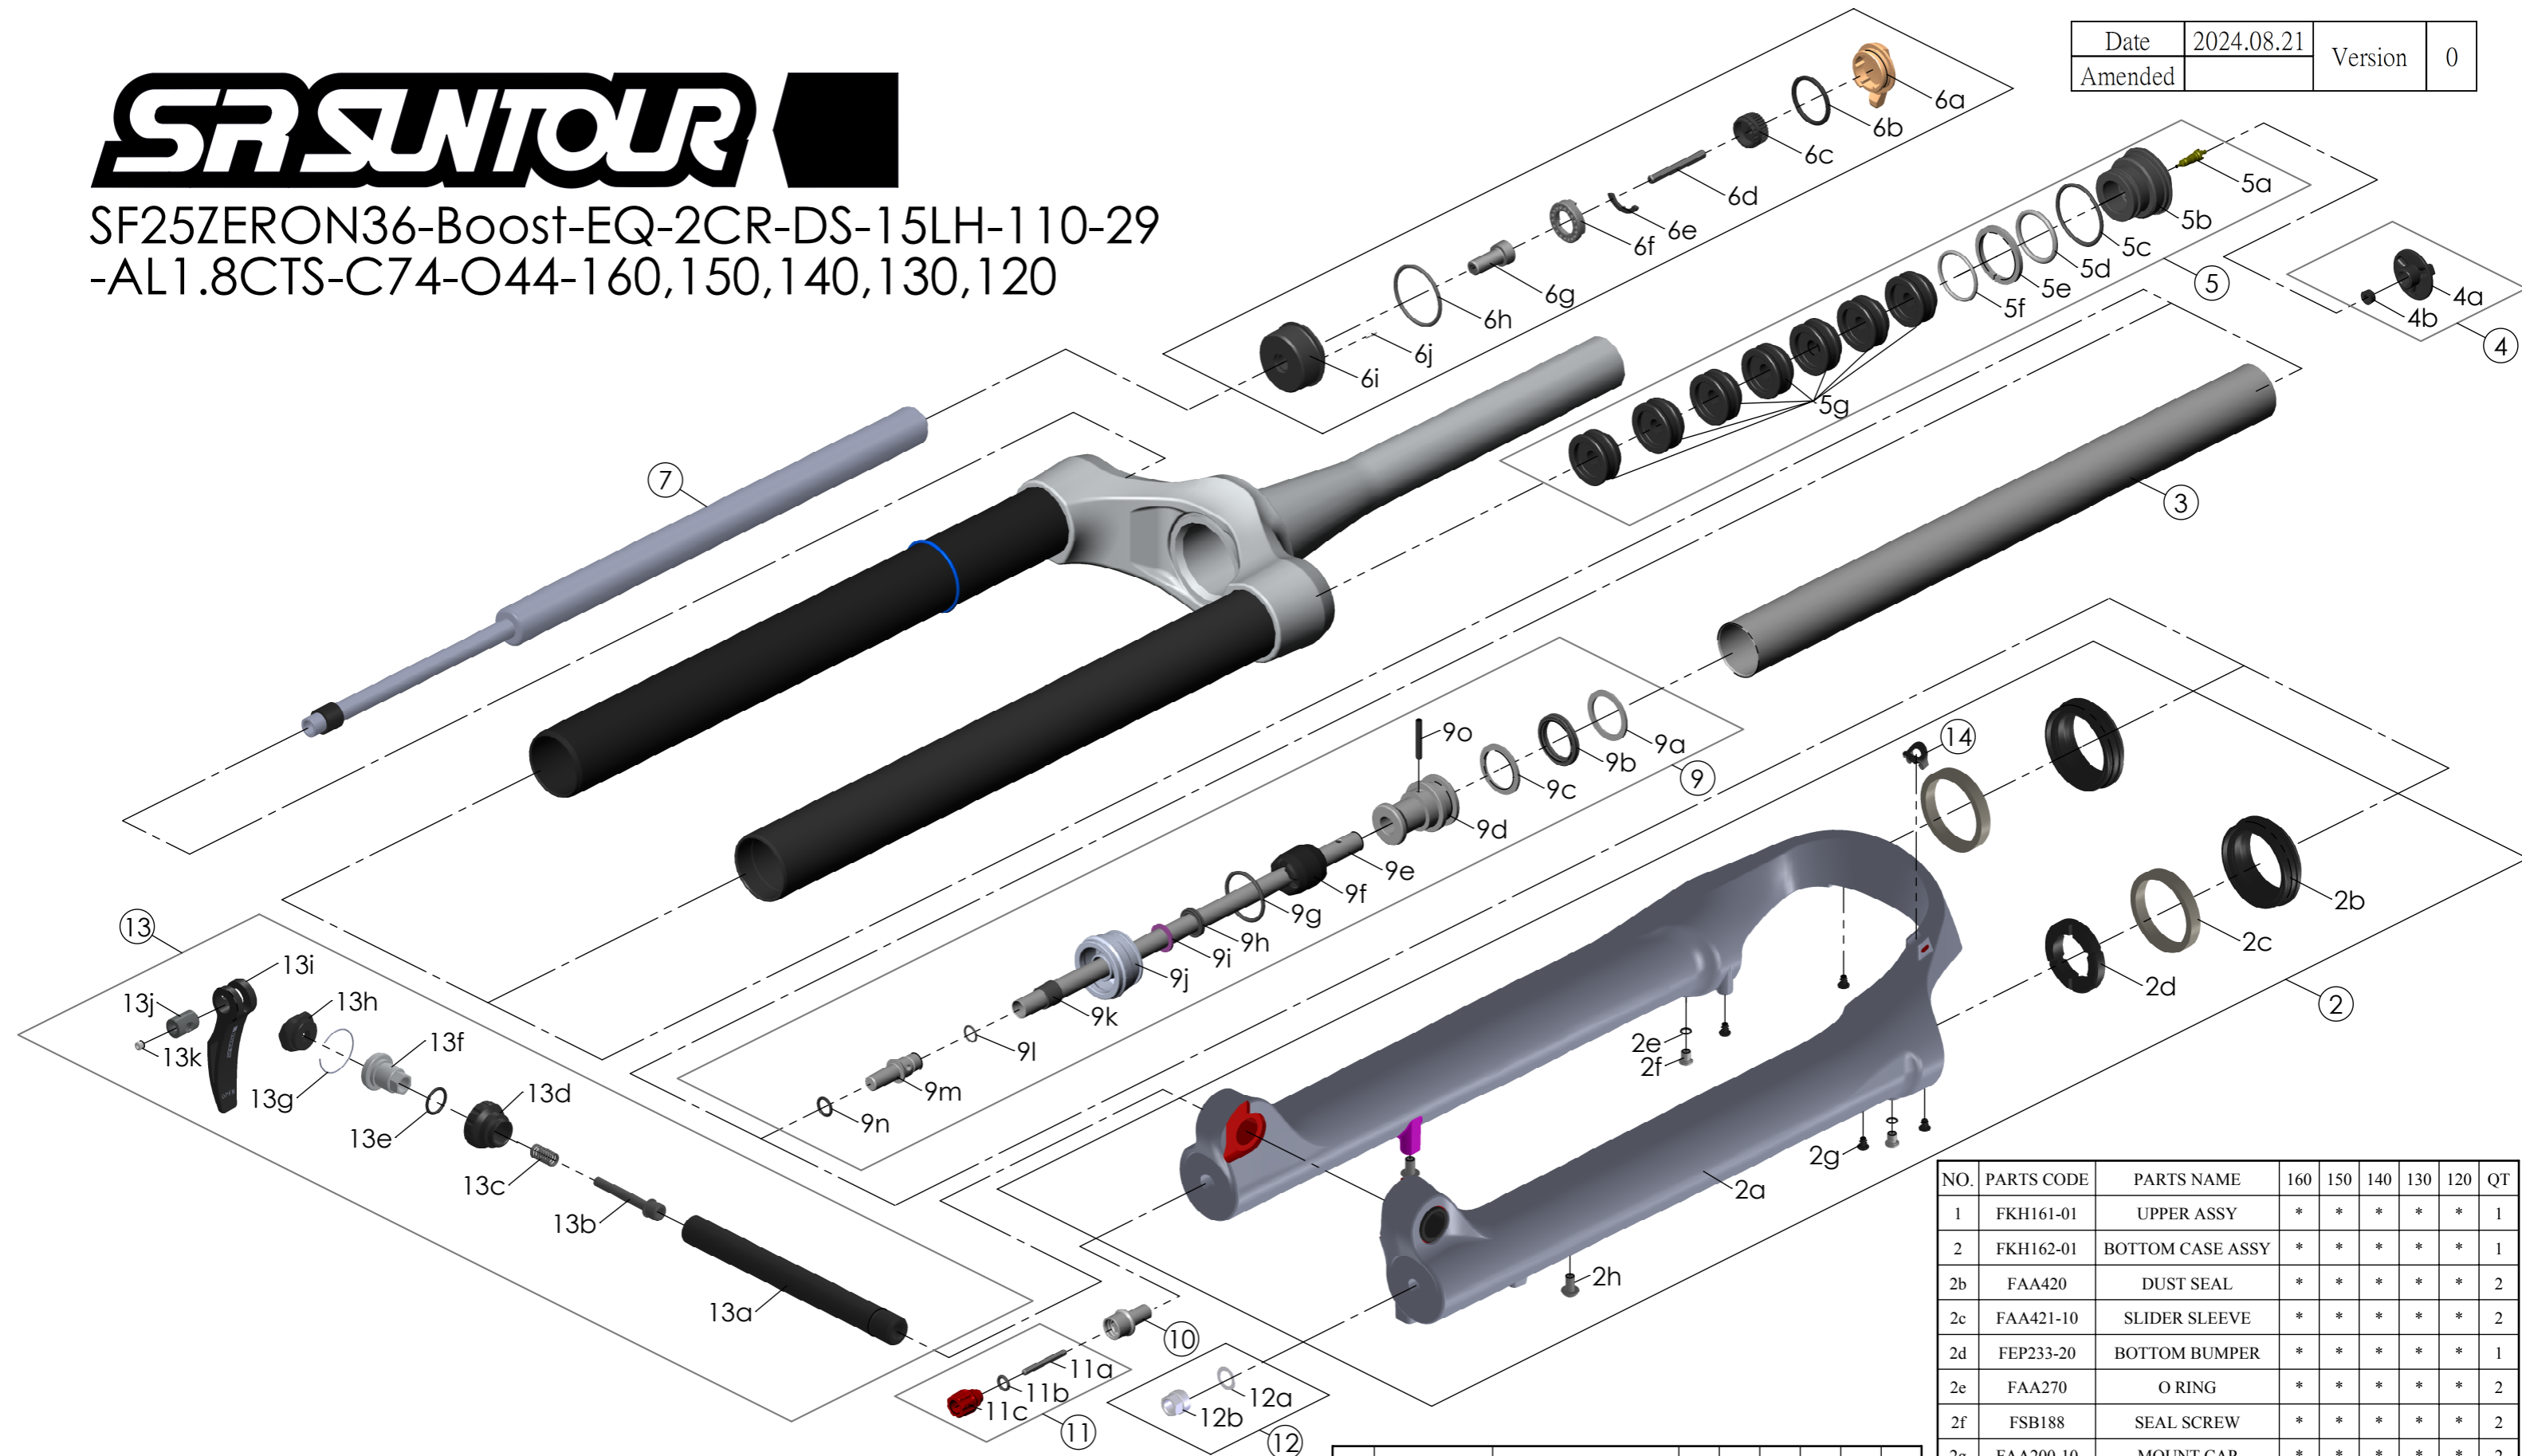

SF25ZERON36-Boost-EQ-2CR-DS-15LH-110-29
-AL1.8CTS-C74-O44-160,150,140,130,120

Date	2024.08.21	Version	0
Amended			

NO.	PARTS CODE	PARTS NAME	160	150	140	130	120	QT
10	FSB058-30	DAMPER FIXING BOLT	*	*	*	*	*	1
11	FKA004-40	REBOUND KNOB ASSY	*	*	*	*	*	1
12	FKA063-03	FIXING NUT SET	*	*	*	*	*	1
13	FKA116-02	15LH-110 AXLE SET	*	*	*	*	*	1
14	FEG034	CABLE CLIP	*	*	*	*	*	1

NO.	PARTS CODE	PARTS NAME	160	150	140	130	120	QT
8	FAA397-40	O RING	*	*	*	*	*	1
9	FKH154-00	SUPPORT TUBE ASSY	*					5
	FKH154-01			*				6
	FKH154-02				*			7
	FKH154-03					*		8
	FKH154-04					*	9	

NO.	PARTS CODE	PARTS NAME	160	150	140	130	120	QT
5g	FEG270-10	VOLUME REDUCER	*					3
				*				4
					*			5
						*		6
6	FKE526-28	LO TOP CAP ASSY	*	*	*	*	*	1
7	FUN200-80	2CR UNIT	*	*	*	*	*	1

NO.	PARTS CODE	PARTS NAME	160	150	140	130	120	QT
1	FKH161-01	UPPER ASSY	*	*	*	*	*	1
2	FKH162-01	BOTTOM CASE ASSY	*	*	*	*	*	1
2b	FAA420	DUST SEAL	*	*	*	*	*	2
2c	FAA421-10	SLIDER SLEEVE	*	*	*	*	*	2
2d	FEP233-20	BOTTOM BUMPER	*	*	*	*	*	1
2e	FAA270	O RING	*	*	*	*	*	2
2f	FSB188	SEAL SCREW	*	*	*	*	*	2
2g	FAA200-10	MOUNT CAP	*	*	*	*	*	2
2h	FSB203	FIXING BOLT	*	*	*	*	*	2
3	FPE099-01	Air Cylinder	*	*	*	*	*	1
4	FKE595	VALVE CAP ASSY	*	*	*	*	*	1
5	FKE594	AIR CAP ASSY	*					1
	FKE579-10			*				1
	FKE579-20				*			1
	FKE579-30					*		1
	FKE627-40						*	1