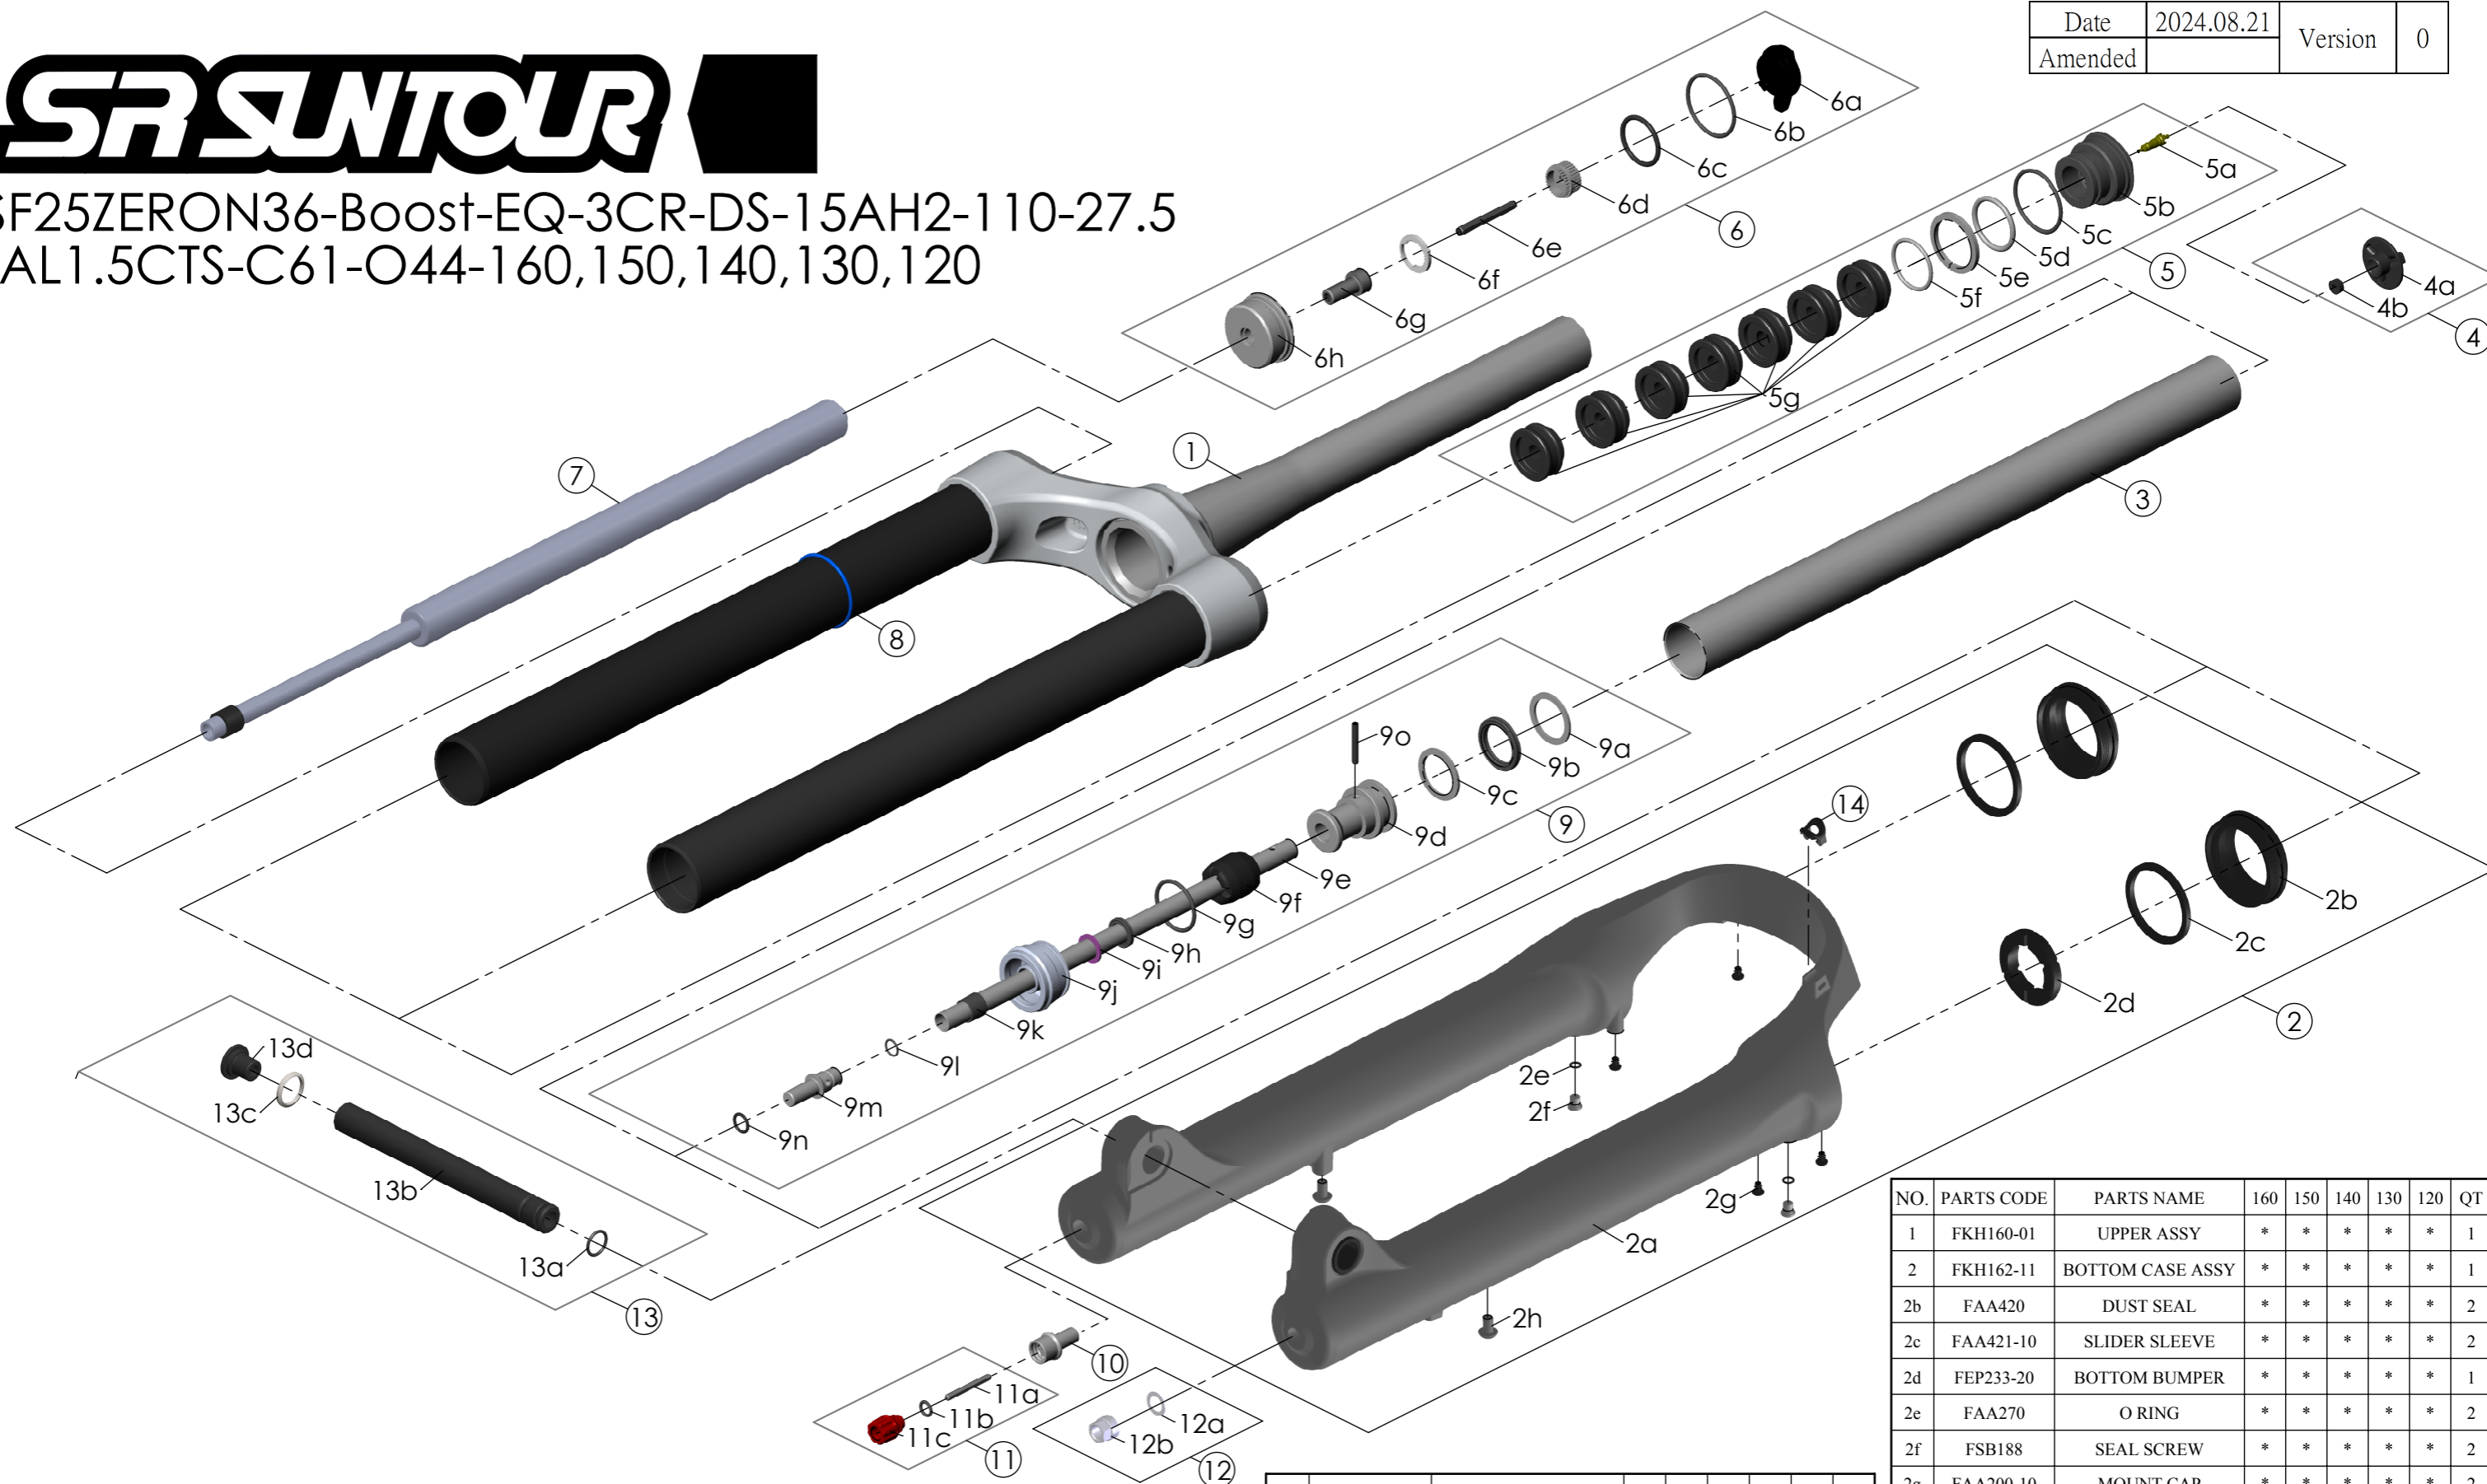

SF25ZERON36-Boost-EQ-3CR-DS-15AH2-110-27.5
-AL1.5CTS-C61-O44-160,150,140,130,120

Date	2024.08.21	Version	0
Amended			

NO.	PARTS CODE	PARTS NAME	160	150	140	130	120	QT
10	FSB058-30	DAMPER FIXING BOLT	*	*	*	*	*	1
11	FKA004-40	REBOUND KNOB ASSY	*	*	*	*	*	1
12	FKA063-03	FIXING NUT SET	*	*	*	*	*	1
13	FKA117-00	15AH2-110 AXLE SET	*	*	*	*	*	1
14	FEG034	CABLE CLIP	*	*	*	*	*	1

NO.	PARTS CODE	PARTS NAME	160	150	140	130	120	QT
8	FAA397-40	O RING	*	*	*	*	*	1
9	FKH154-00	SUPPORT TUBE ASSY	*					5
	FKH154-01			*				6
	FKH154-02				*			7
	FKH154-03					*		8
	FKH154-04					*	9	

NO.	PARTS CODE	PARTS NAME	160	150	140	130	120	QT
5g	FEG270-10	VOLUME REDUCER	*					3
				*				4
					*			5
6	FKE596-00	3CR TOP CAP ASSY	*	*	*	*	*	1
7	FUN230-80	3CR UNIT	*	*	*	*	*	1

NO.	PARTS CODE	PARTS NAME	160	150	140	130	120	QT
1	FKH160-01	UPPER ASSY	*	*	*	*	*	1
2	FKH162-11	BOTTOM CASE ASSY	*	*	*	*	*	1
2b	FAA420	DUST SEAL	*	*	*	*	*	2
2c	FAA421-10	SLIDER SLEEVE	*	*	*	*	*	2
2d	FEP233-20	BOTTOM BUMPER	*	*	*	*	*	1
2e	FAA270	O RING	*	*	*	*	*	2
2f	FSB188	SEAL SCREW	*	*	*	*	*	2
2g	FAA200-10	MOUNT CAP	*	*	*	*	*	2
2h	FSB203	FIXING BOLT	*	*	*	*	*	2
3	FPE099-01	Air Cylinder	*	*	*	*	*	1
4	FKE595	VALVE CAP ASSY	*	*	*	*	*	1
5	FKE594	AIR CAP ASSY	*					1
	FKE579-10			*				1
	FKE579-20				*			1
	FKE579-30					*		1
	FKE627-40						*	1