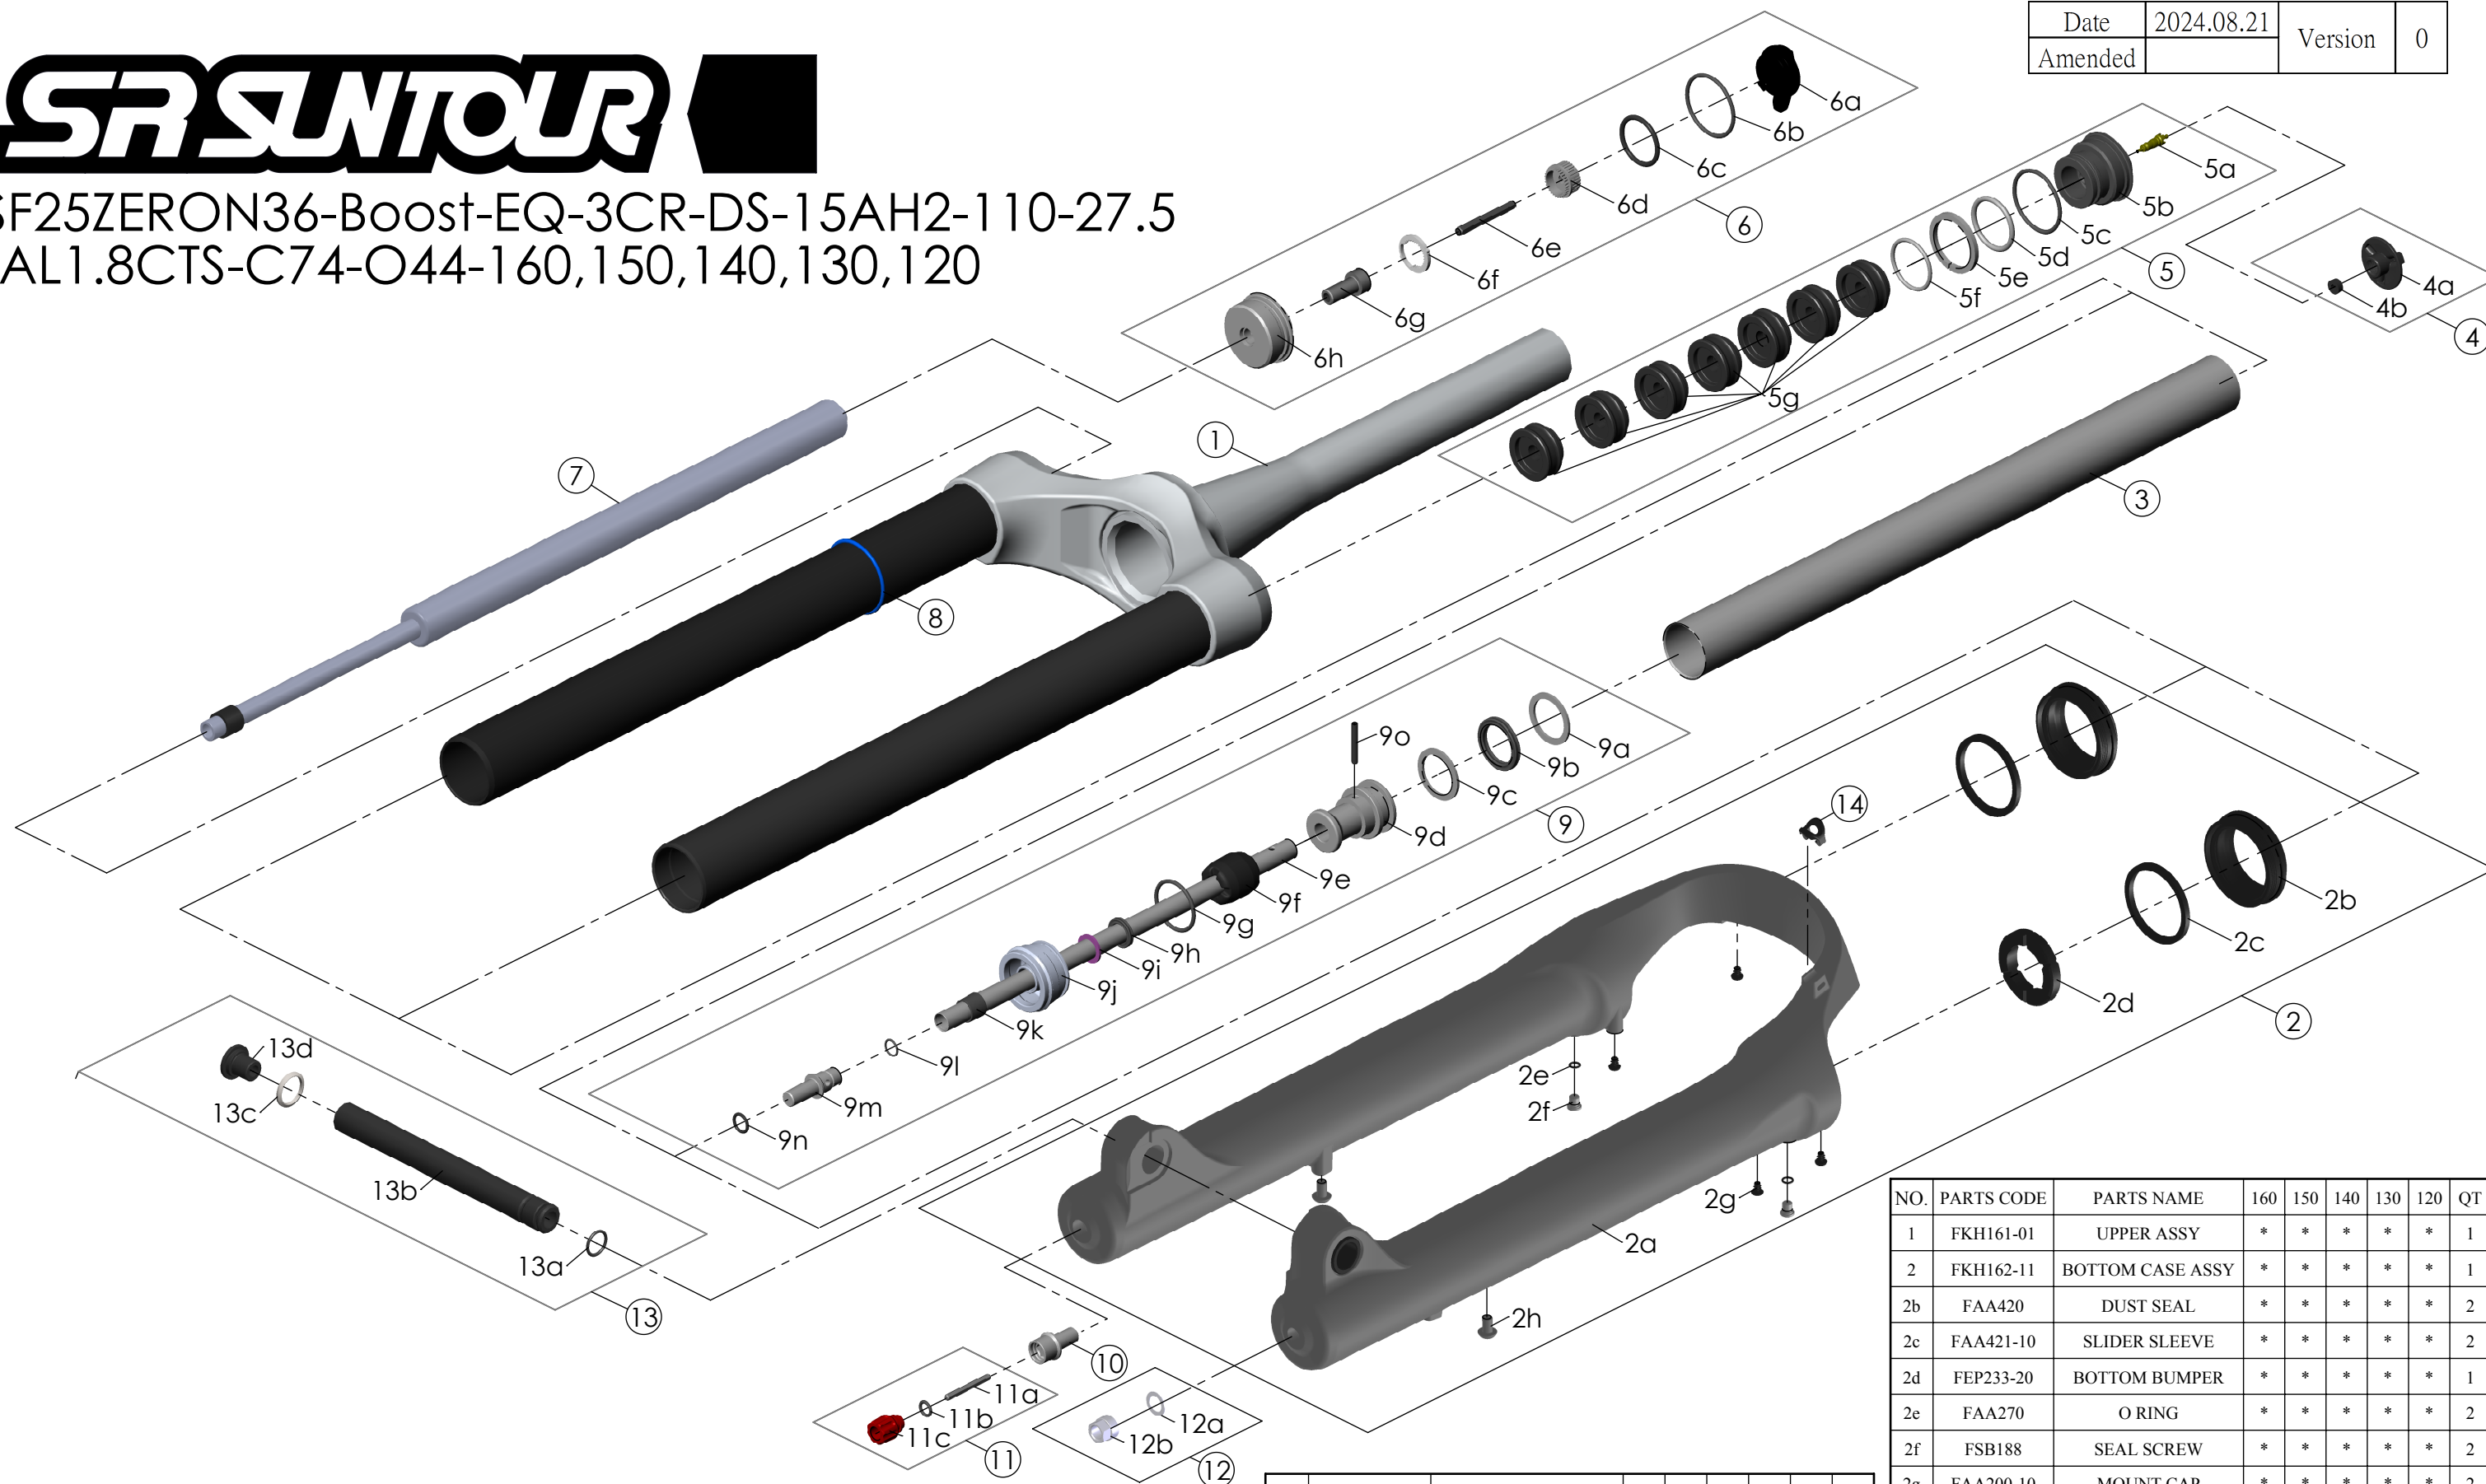

SF25ZERON36-Boost-EQ-3CR-DS-15AH2-110-27.5  
-AL1.8CTS-C74-O44-160,150,140,130,120

Date	2024.08.21	Version	0
Amended			

NO.	PARTS CODE	PARTS NAME	160	150	140	130	120	QT
10	FSB058-30	DAMPER FIXING BOLT	*	*	*	*	*	1
11	FKA004-40	REBOUND KNOB ASSY	*	*	*	*	*	1
12	FKA063-03	FIXING NUT SET	*	*	*	*	*	1
13	FKA117-00	15AH2-110 AXLE SET	*	*	*	*	*	1
14	FEG034	CABLE CLIP	*	*	*	*	*	1

NO.	PARTS CODE	PARTS NAME	160	150	140	130	120	QT
8	FAA397-40	O RING	*	*	*	*	*	1
9	FKH154-00	SUPPORT TUBE ASSY	*					5
	FKH154-01			*				6
	FKH154-02				*			7
	FKH154-03					*		8
	FKH154-04					*	9	

NO.	PARTS CODE	PARTS NAME	160	150	140	130	120	QT
5g	FEG270-10	VOLUME REDUCER	*					3
				*				4
					*			5
6	FKE596-00	3CR TOP CAP ASSY	*	*	*	*	*	1
7	FUN230-80	3CR UNIT	*	*	*	*	*	1

NO.	PARTS CODE	PARTS NAME	160	150	140	130	120	QT
1	FKH161-01	UPPER ASSY	*	*	*	*	*	1
2	FKH162-11	BOTTOM CASE ASSY	*	*	*	*	*	1
2b	FAA420	DUST SEAL	*	*	*	*	*	2
2c	FAA421-10	SLIDER SLEEVE	*	*	*	*	*	2
2d	FEP233-20	BOTTOM BUMPER	*	*	*	*	*	1
2e	FAA270	O RING	*	*	*	*	*	2
2f	FSB188	SEAL SCREW	*	*	*	*	*	2
2g	FAA200-10	MOUNT CAP	*	*	*	*	*	2
2h	FSB203	FIXING BOLT	*	*	*	*	*	2
3	FPE099-01	Air Cylinder	*	*	*	*	*	1
4	FKE595	VALVE CAP ASSY	*	*	*	*	*	1
5	FKE594	AIR CAP ASSY	*					1
	FKE579-10			*				1
	FKE579-20				*			1
	FKE579-30					*		1
	FKE627-40						*	1