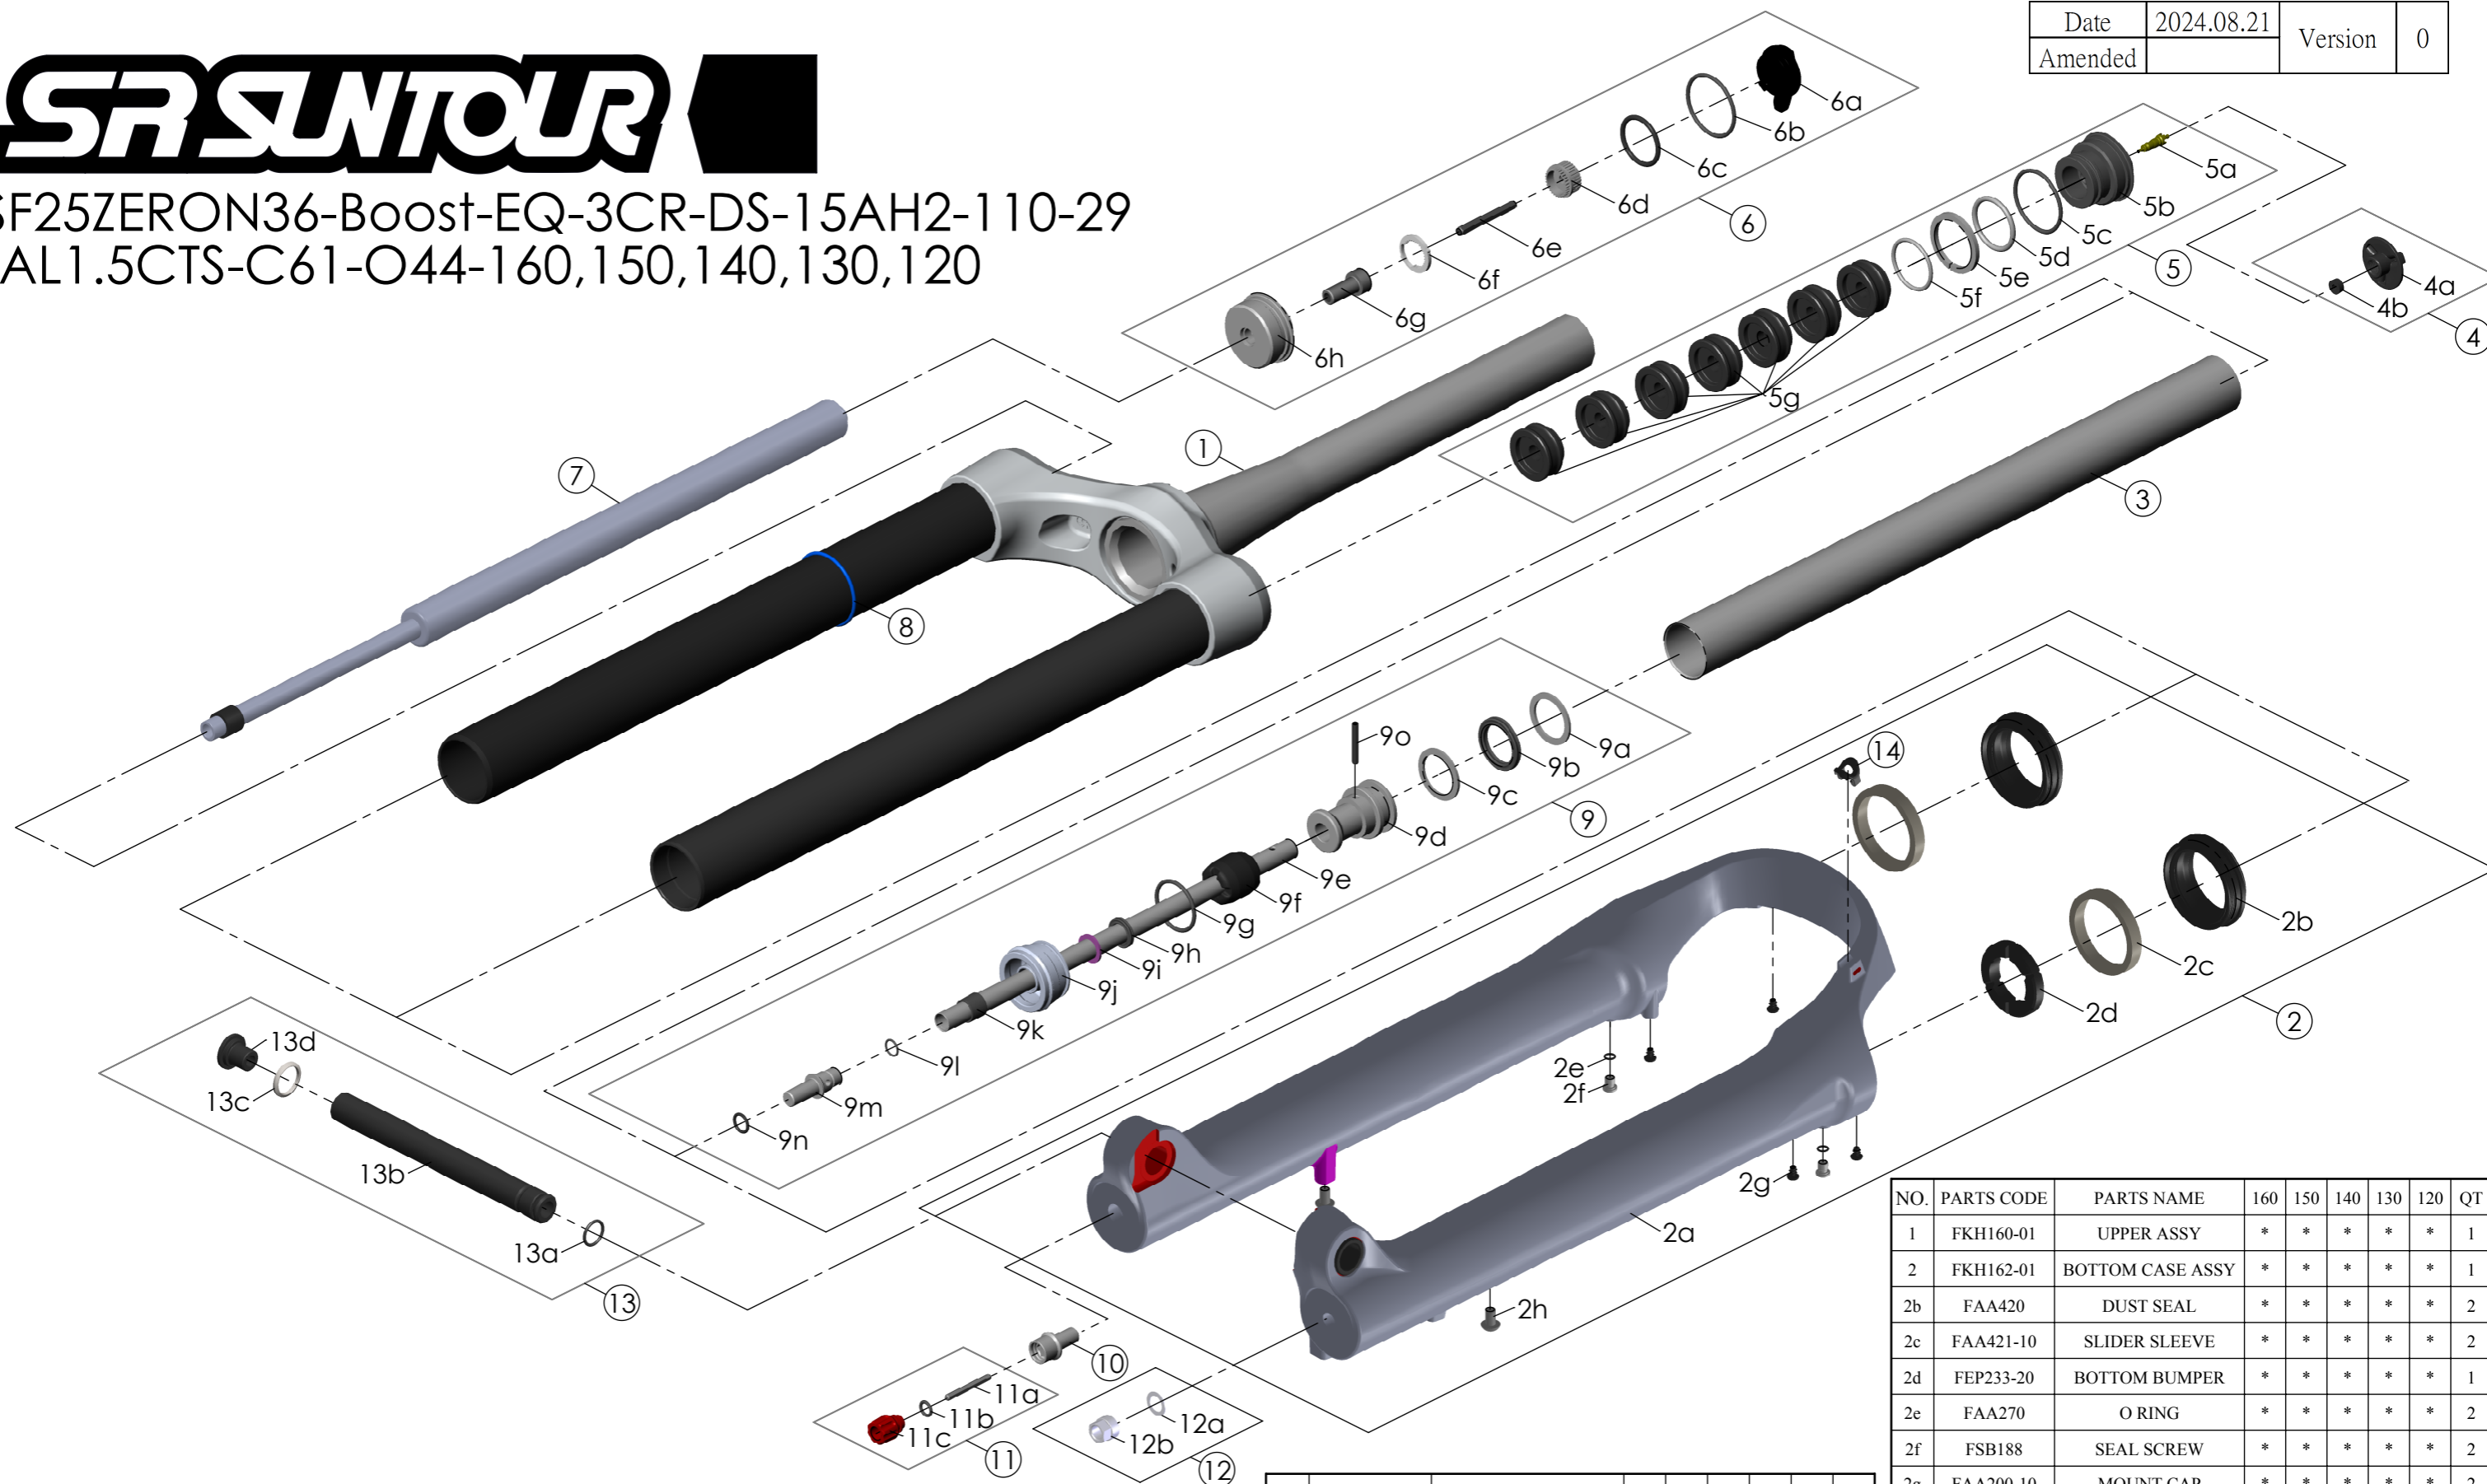

SF25ZERON36-Boost-EQ-3CR-DS-15AH2-110-29  
-AL1.5CTS-C61-O44-160,150,140,130,120

Date	2024.08.21	Version	0
Amended			

NO.	PARTS CODE	PARTS NAME	160	150	140	130	120	QT
10	FSB058-30	DAMPER FIXING BOLT	*	*	*	*	*	1
11	FKA004-40	REBOUND KNOB ASSY	*	*	*	*	*	1
12	FKA063-03	FIXING NUT SET	*	*	*	*	*	1
13	FKA117-00	15AH2-110 AXLE SET	*	*	*	*	*	1
14	FEG034	CABLE CLIP	*	*	*	*	*	1

NO.	PARTS CODE	PARTS NAME	160	150	140	130	120	QT
8	FAA397-40	O RING	*	*	*	*	*	1
9	FKH154-00	SUPPORT TUBE ASSY	*					5
	FKH154-01			*				6
	FKH154-02				*			7
	FKH154-03					*		8
	FKH154-04					*	9	

NO.	PARTS CODE	PARTS NAME	160	150	140	130	120	QT
5g	FEG270-10	VOLUME REDUCER	*					3
				*				4
					*			5
						*		6
6	FKE596-00	3CR TOP CAP ASSY	*	*	*	*	*	1
7	FUN230-80	3CR UNIT	*	*	*	*	*	1

NO.	PARTS CODE	PARTS NAME	160	150	140	130	120	QT
1	FKH160-01	UPPER ASSY	*	*	*	*	*	1
2	FKH162-01	BOTTOM CASE ASSY	*	*	*	*	*	1
2b	FAA420	DUST SEAL	*	*	*	*	*	2
2c	FAA421-10	SLIDER SLEEVE	*	*	*	*	*	2
2d	FEP233-20	BOTTOM BUMPER	*	*	*	*	*	1
2e	FAA270	O RING	*	*	*	*	*	2
2f	FSB188	SEAL SCREW	*	*	*	*	*	2
2g	FAA200-10	MOUNT CAP	*	*	*	*	*	2
2h	FSB203	FIXING BOLT	*	*	*	*	*	2
3	FPE099-01	Air Cylinder	*	*	*	*	*	1
4	FKE595	VALVE CAP ASSY	*	*	*	*	*	1
5	FKE594	AIR CAP ASSY	*					1
	FKE579-10			*				1
	FKE579-20				*			1
	FKE579-30					*		1
	FKE627-40						*	1