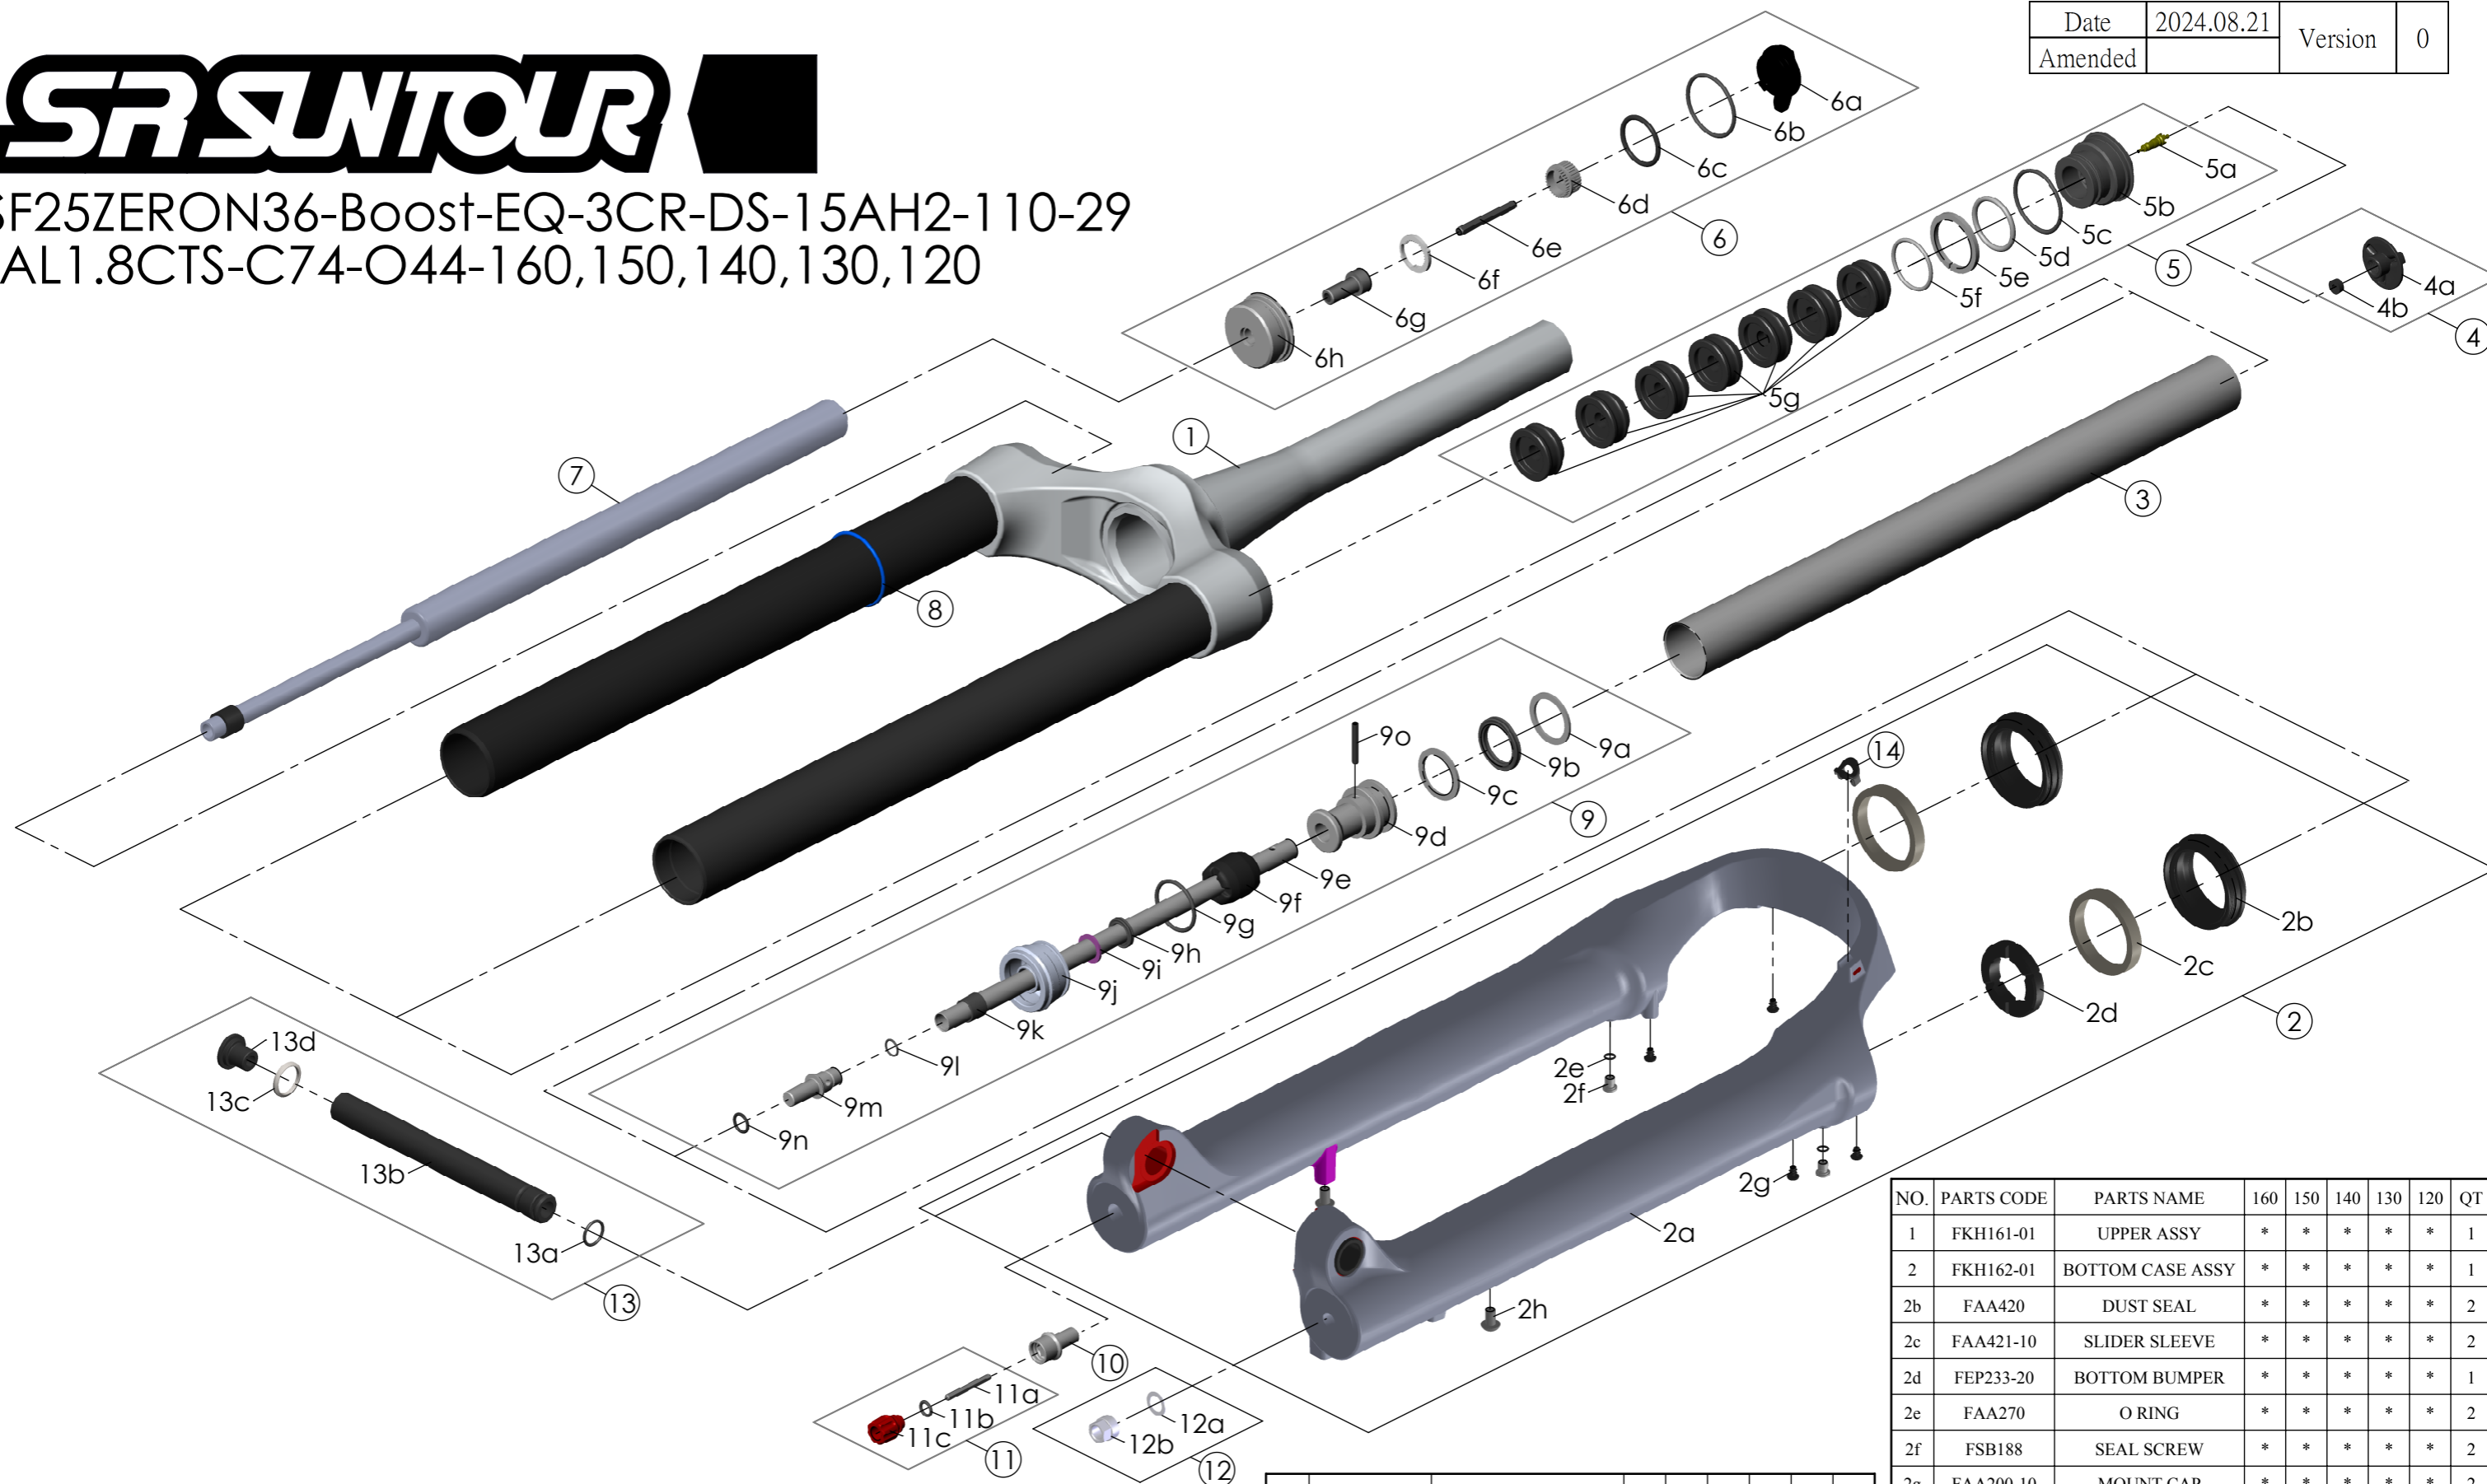

SF25ZERON36-Boost-EQ-3CR-DS-15AH2-110-29
-AL1.8CTS-C74-O44-160,150,140,130,120

Date	2024.08.21	Version	0
Amended			

NO.	PARTS CODE	PARTS NAME	160	150	140	130	120	QT
10	FSB058-30	DAMPER FIXING BOLT	*	*	*	*	*	1
11	FKA004-40	REBOUND KNOB ASSY	*	*	*	*	*	1
12	FKA063-03	FIXING NUT SET	*	*	*	*	*	1
13	FKA117-00	15AH2-110 AXLE SET	*	*	*	*	*	1
14	FEG034	CABLE CLIP	*	*	*	*	*	1

NO.	PARTS CODE	PARTS NAME	160	150	140	130	120	QT
8	FAA397-40	O RING	*	*	*	*	*	1
9	FKH154-00	SUPPORT TUBE ASSY	*					5
	FKH154-01			*				6
	FKH154-02				*			7
	FKH154-03					*		8
	FKH154-04						*	9

NO.	PARTS CODE	PARTS NAME	160	150	140	130	120	QT
5g	FEG270-10	VOLUME REDUCER	*					3
				*				4
					*			5
						*		6
6	FKE596-00	3CR TOP CAP ASSY	*	*	*	*	*	1
7	FUN230-80	3CR UNIT	*	*	*	*	*	1

NO.	PARTS CODE	PARTS NAME	160	150	140	130	120	QT
1	FKH161-01	UPPER ASSY	*	*	*	*	*	1
2	FKH162-01	BOTTOM CASE ASSY	*	*	*	*	*	1
2b	FAA420	DUST SEAL	*	*	*	*	*	2
2c	FAA421-10	SLIDER SLEEVE	*	*	*	*	*	2
2d	FEP233-20	BOTTOM BUMPER	*	*	*	*	*	1
2e	FAA270	O RING	*	*	*	*	*	2
2f	FSB188	SEAL SCREW	*	*	*	*	*	2
2g	FAA200-10	MOUNT CAP	*	*	*	*	*	2
2h	FSB203	FIXING BOLT	*	*	*	*	*	2
3	FPE099-01	Air Cylinder	*	*	*	*	*	1
4	FKE595	VALVE CAP ASSY	*	*	*	*	*	1
5	FKE594	AIR CAP ASSY	*					1
	FKE579-10			*				1
	FKE579-20				*			1
	FKE579-30					*		1
	FKE627-40						*	1