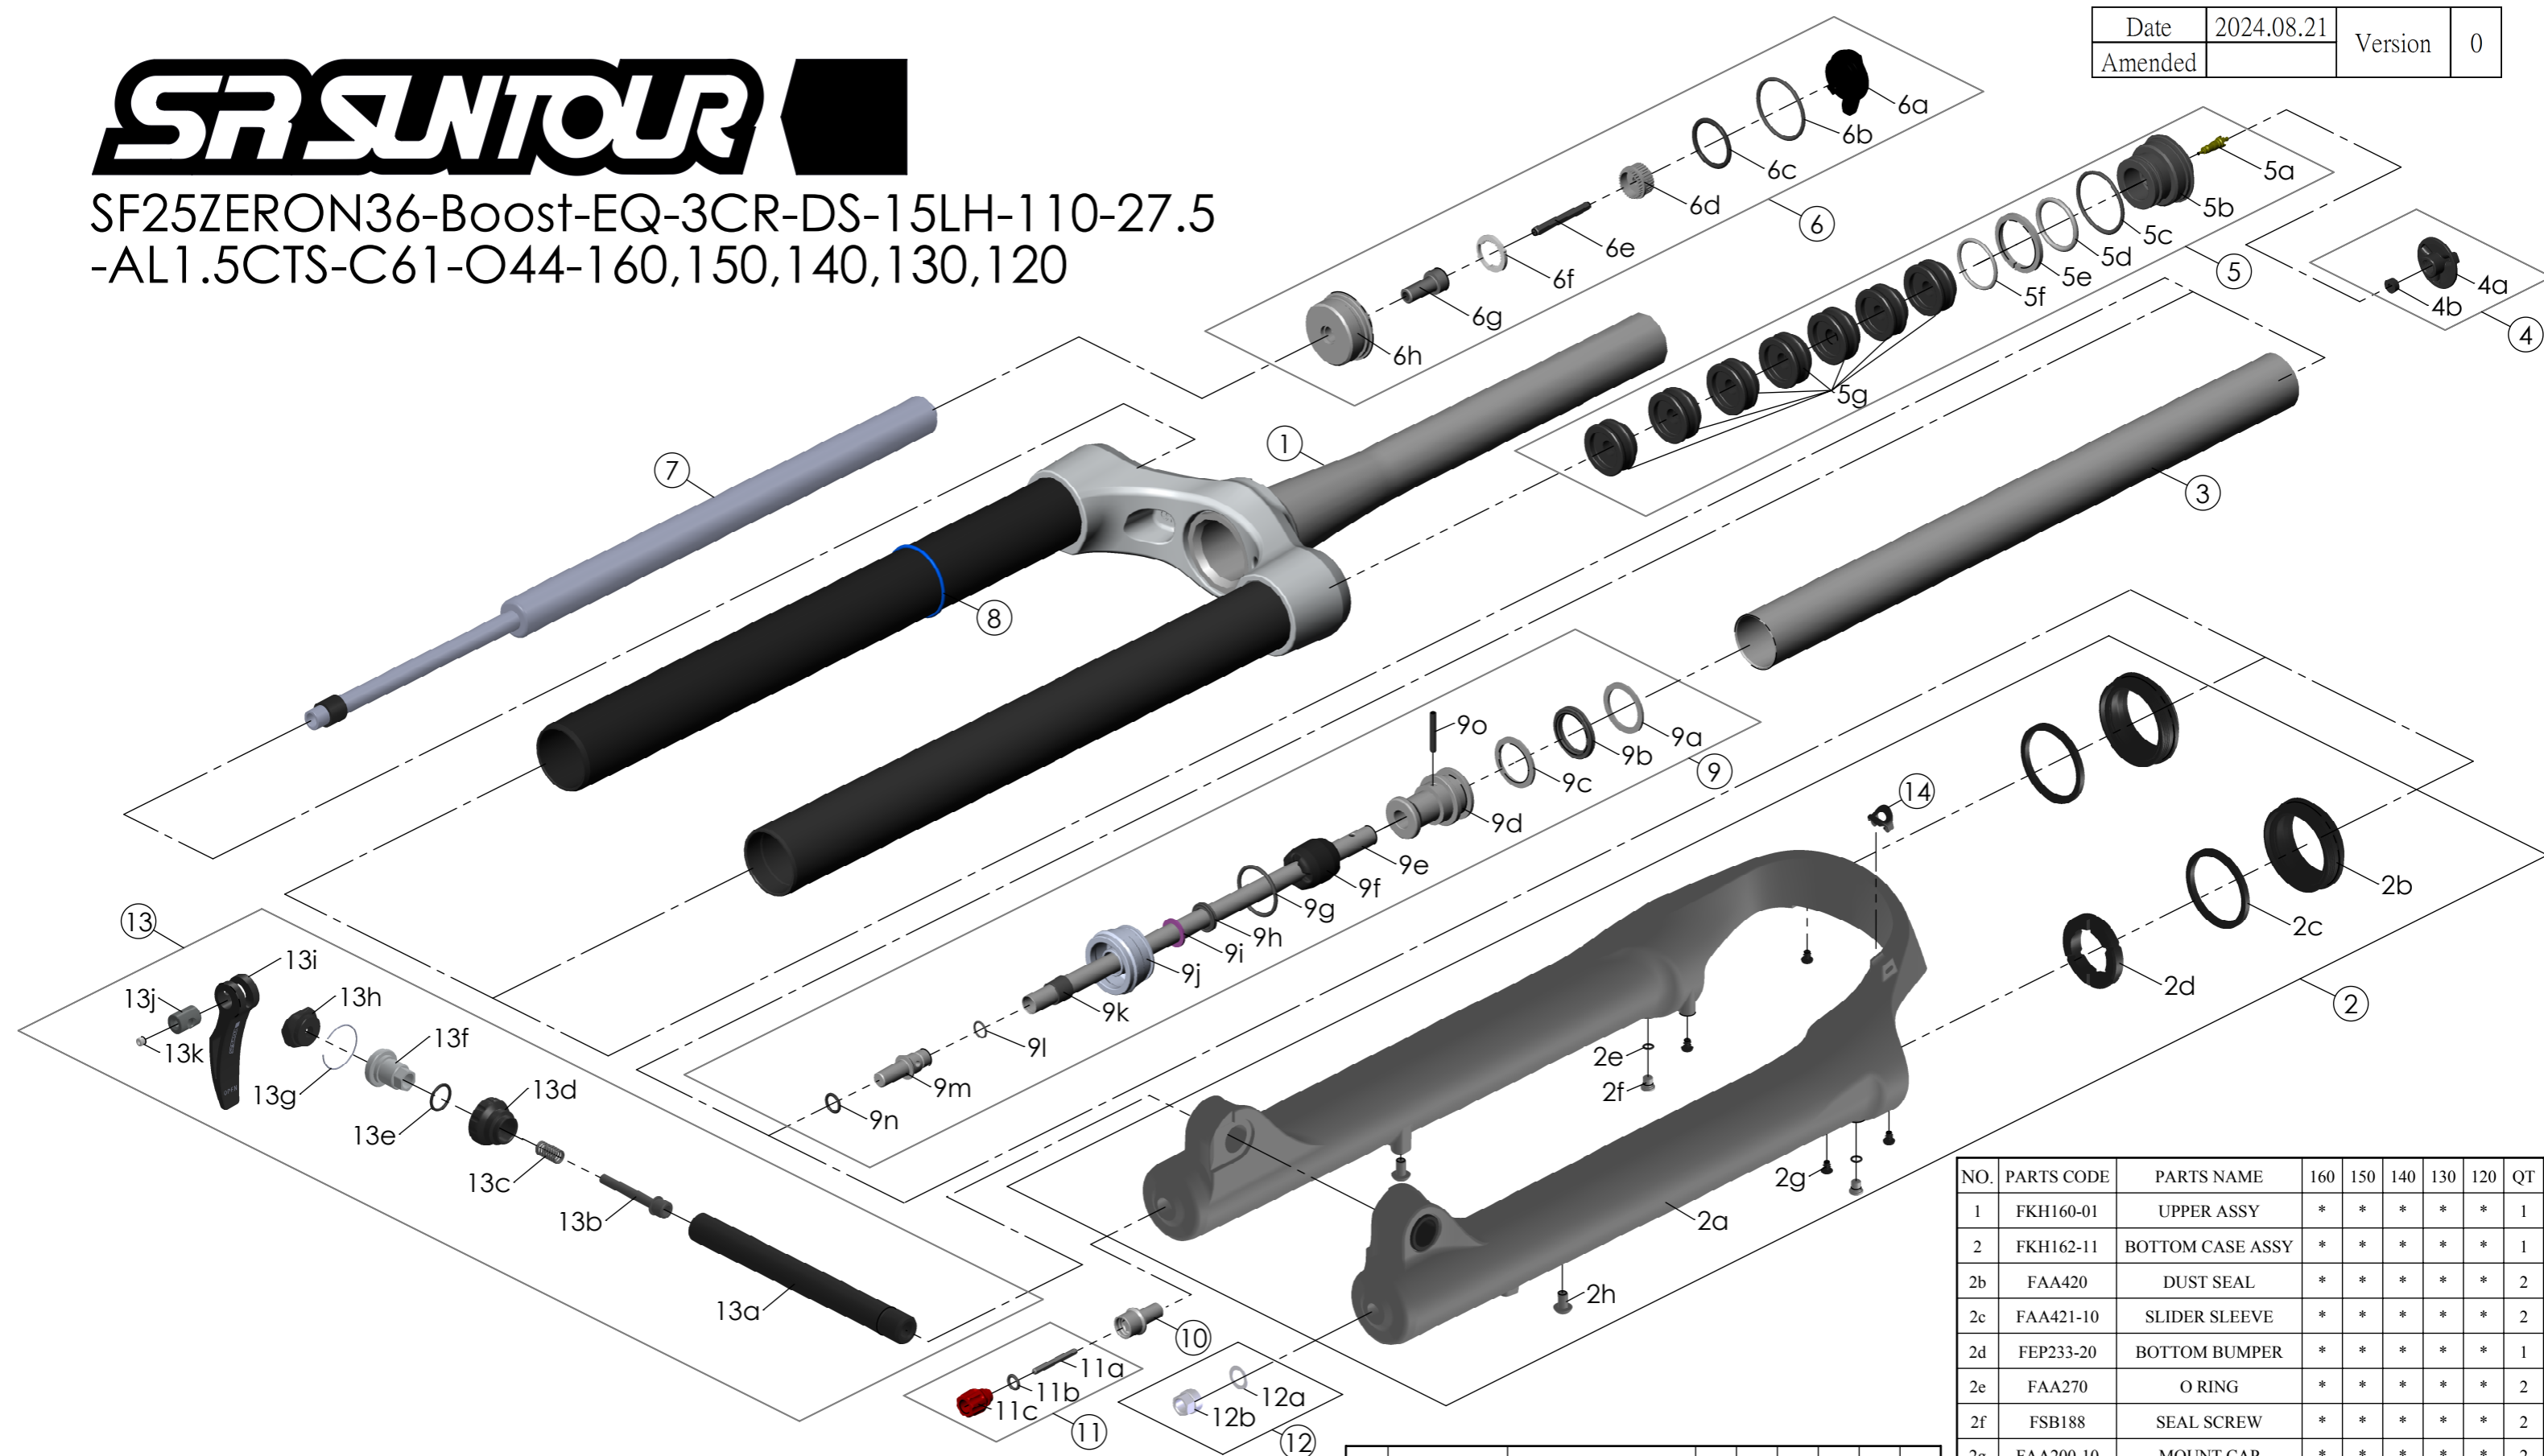

SF25ZERON36-Boost-EQ-3CR-DS-15LH-110-27.5
-AL1.5CTS-C61-O44-160,150,140,130,120

Date	2024.08.21	Version	0
Amended			

NO.	PARTS CODE	PARTS NAME	160	150	140	130	120	QT
10	FSB058-30	DAMPER FIXING BOLT	*	*	*	*	*	1
11	FKA004-40	REBOUND KNOB ASSY	*	*	*	*	*	1
12	FKA063-03	FIXING NUT SET	*	*	*	*	*	1
13	FKA116-02	15LH-110 AXLE SET	*	*	*	*	*	1
14	FEG034	CABLE CLIP	*	*	*	*	*	1

NO.	PARTS CODE	PARTS NAME	160	150	140	130	120	QT
8	FAA397-40	O RING	*	*	*	*	*	1
9	FKH154-00	SUPPORT TUBE ASSY	*					5
	FKH154-01			*				6
	FKH154-02				*			7
	FKH154-03					*		8
	FKH154-04						*	9

NO.	PARTS CODE	PARTS NAME	160	150	140	130	120	QT
5g	FEG270-10	VOLUME REDUCER	*					3
				*				4
					*			5
6	FKE596-00	3CR TOP CAP ASSY	*	*	*	*	*	1
7	FUN230-80	3CR UNIT	*	*	*	*	*	1

NO.	PARTS CODE	PARTS NAME	160	150	140	130	120	QT
1	FKH160-01	UPPER ASSY	*	*	*	*	*	1
2	FKH162-11	BOTTOM CASE ASSY	*	*	*	*	*	1
2b	FAA420	DUST SEAL	*	*	*	*	*	2
2c	FAA421-10	SLIDER SLEEVE	*	*	*	*	*	2
2d	FEP233-20	BOTTOM BUMPER	*	*	*	*	*	1
2e	FAA270	O RING	*	*	*	*	*	2
2f	FSB188	SEAL SCREW	*	*	*	*	*	2
2g	FAA200-10	MOUNT CAP	*	*	*	*	*	2
2h	FSB203	FIXING BOLT	*	*	*	*	*	2
3	FPE099-01	Air Cylinder	*	*	*	*	*	1
4	FKE595	VALVE CAP ASSY	*	*	*	*	*	1
5	FKE594	AIR CAP ASSY	*					1
	FKE579-10			*				1
	FKE579-20				*			1
	FKE579-30					*		1
	FKE627-40						*	1