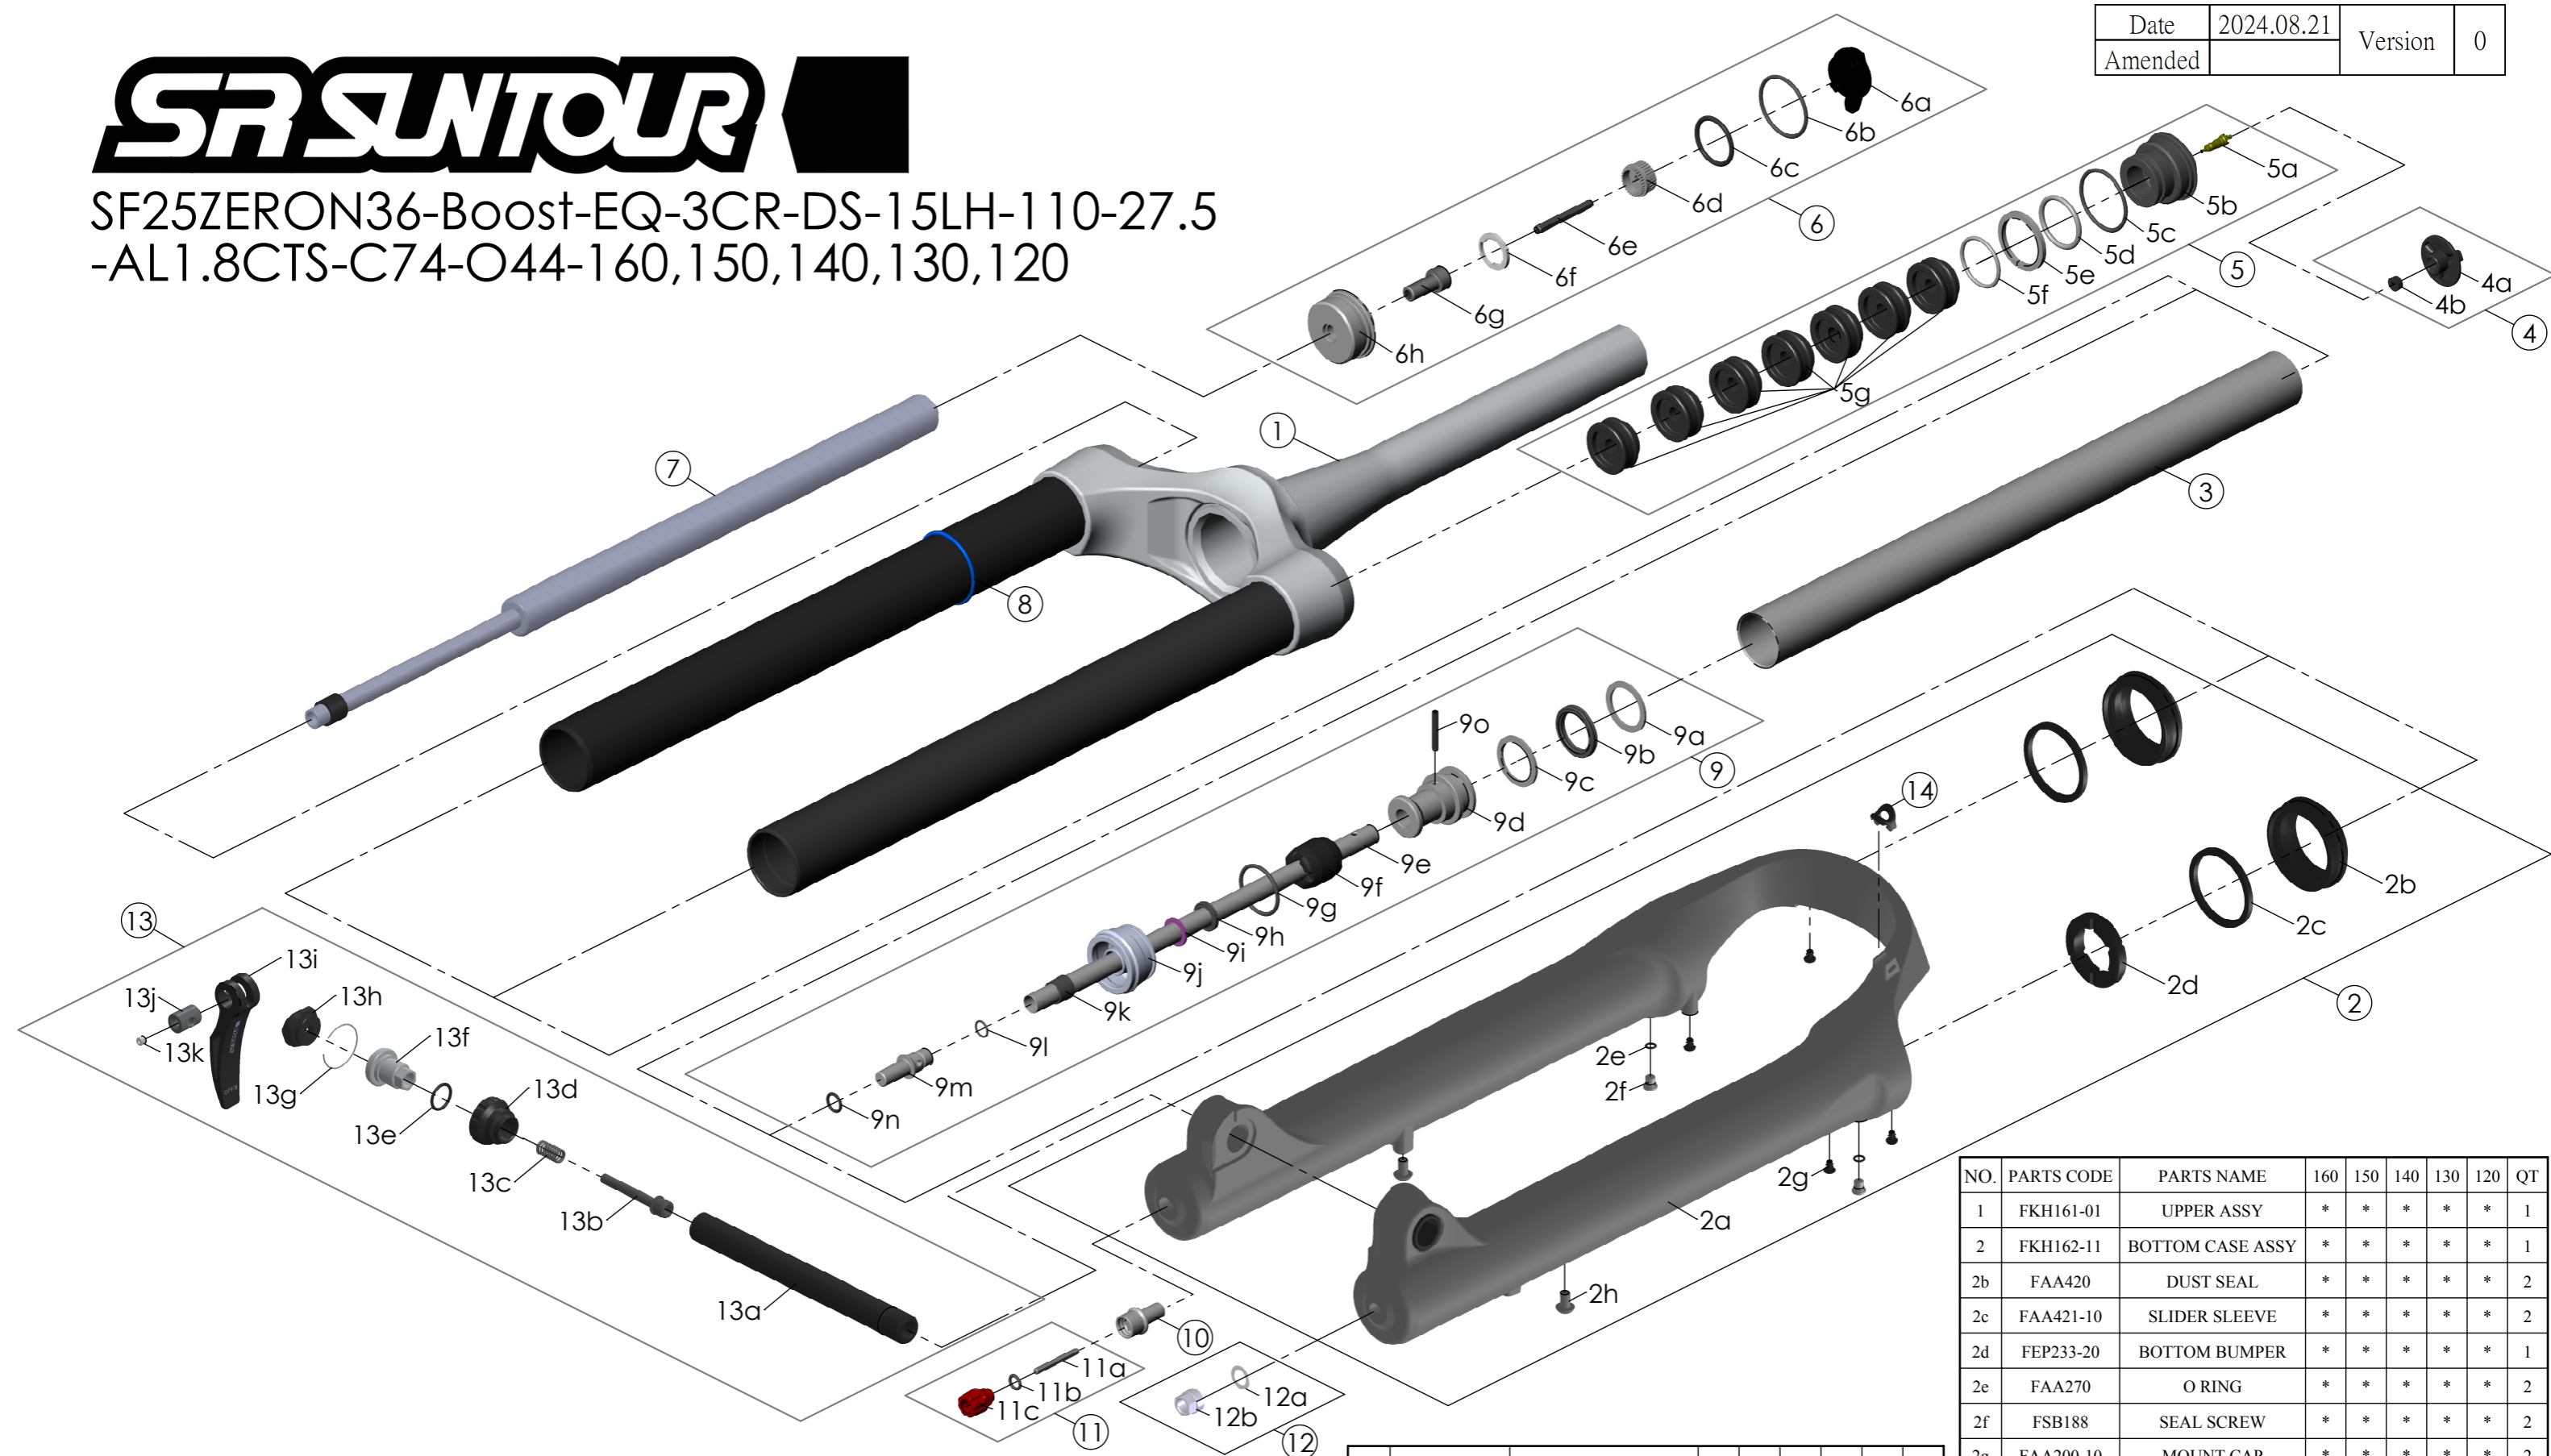

SF25ZERON36-Boost-EQ-3CR-DS-15LH-110-27.5
-AL1.8CTS-C74-O44-160,150,140,130,120

Date	2024.08.21	Version	0
Amended			

NO.	PARTS CODE	PARTS NAME	160	150	140	130	120	QT
10	FSB058-30	DAMPER FIXING BOLT	*	*	*	*	*	1
11	FKA004-40	REBOUND KNOB ASSY	*	*	*	*	*	1
12	FKA063-03	FIXING NUT SET	*	*	*	*	*	1
13	FKA116-02	15LH-110 AXLE SET	*	*	*	*	*	1
14	FEG034	CABLE CLIP	*	*	*	*	*	1

NO.	PARTS CODE	PARTS NAME	160	150	140	130	120	QT
8	FAA397-40	O RING	*	*	*	*	*	1
9	FKH154-00	SUPPORT TUBE ASSY	*					5
	FKH154-01			*				6
	FKH154-02				*			7
	FKH154-03					*		8
	FKH154-04						*	9

NO.	PARTS CODE	PARTS NAME	160	150	140	130	120	QT
5g	FEG270-10	VOLUME REDUCER	*					3
				*				4
					*			5
6	FKE596-00	3CR TOP CAP ASSY	*	*	*	*	*	1
7	FUN230-80	3CR UNIT	*	*	*	*	*	1

NO.	PARTS CODE	PARTS NAME	160	150	140	130	120	QT
1	FKH161-01	UPPER ASSY	*	*	*	*	*	1
2	FKH162-11	BOTTOM CASE ASSY	*	*	*	*	*	1
2b	FAA420	DUST SEAL	*	*	*	*	*	2
2c	FAA421-10	SLIDER SLEEVE	*	*	*	*	*	2
2d	FEP233-20	BOTTOM BUMPER	*	*	*	*	*	1
2e	FAA270	O RING	*	*	*	*	*	2
2f	FSB188	SEAL SCREW	*	*	*	*	*	2
2g	FAA200-10	MOUNT CAP	*	*	*	*	*	2
2h	FSB203	FIXING BOLT	*	*	*	*	*	2
3	FPE099-01	Air Cylinder	*	*	*	*	*	1
4	FKE595	VALVE CAP ASSY	*	*	*	*	*	1
5	FKE594	AIR CAP ASSY	*					1
	FKE579-10			*				1
	FKE579-20				*			1
	FKE579-30					*		1
	FKE627-40						*	1