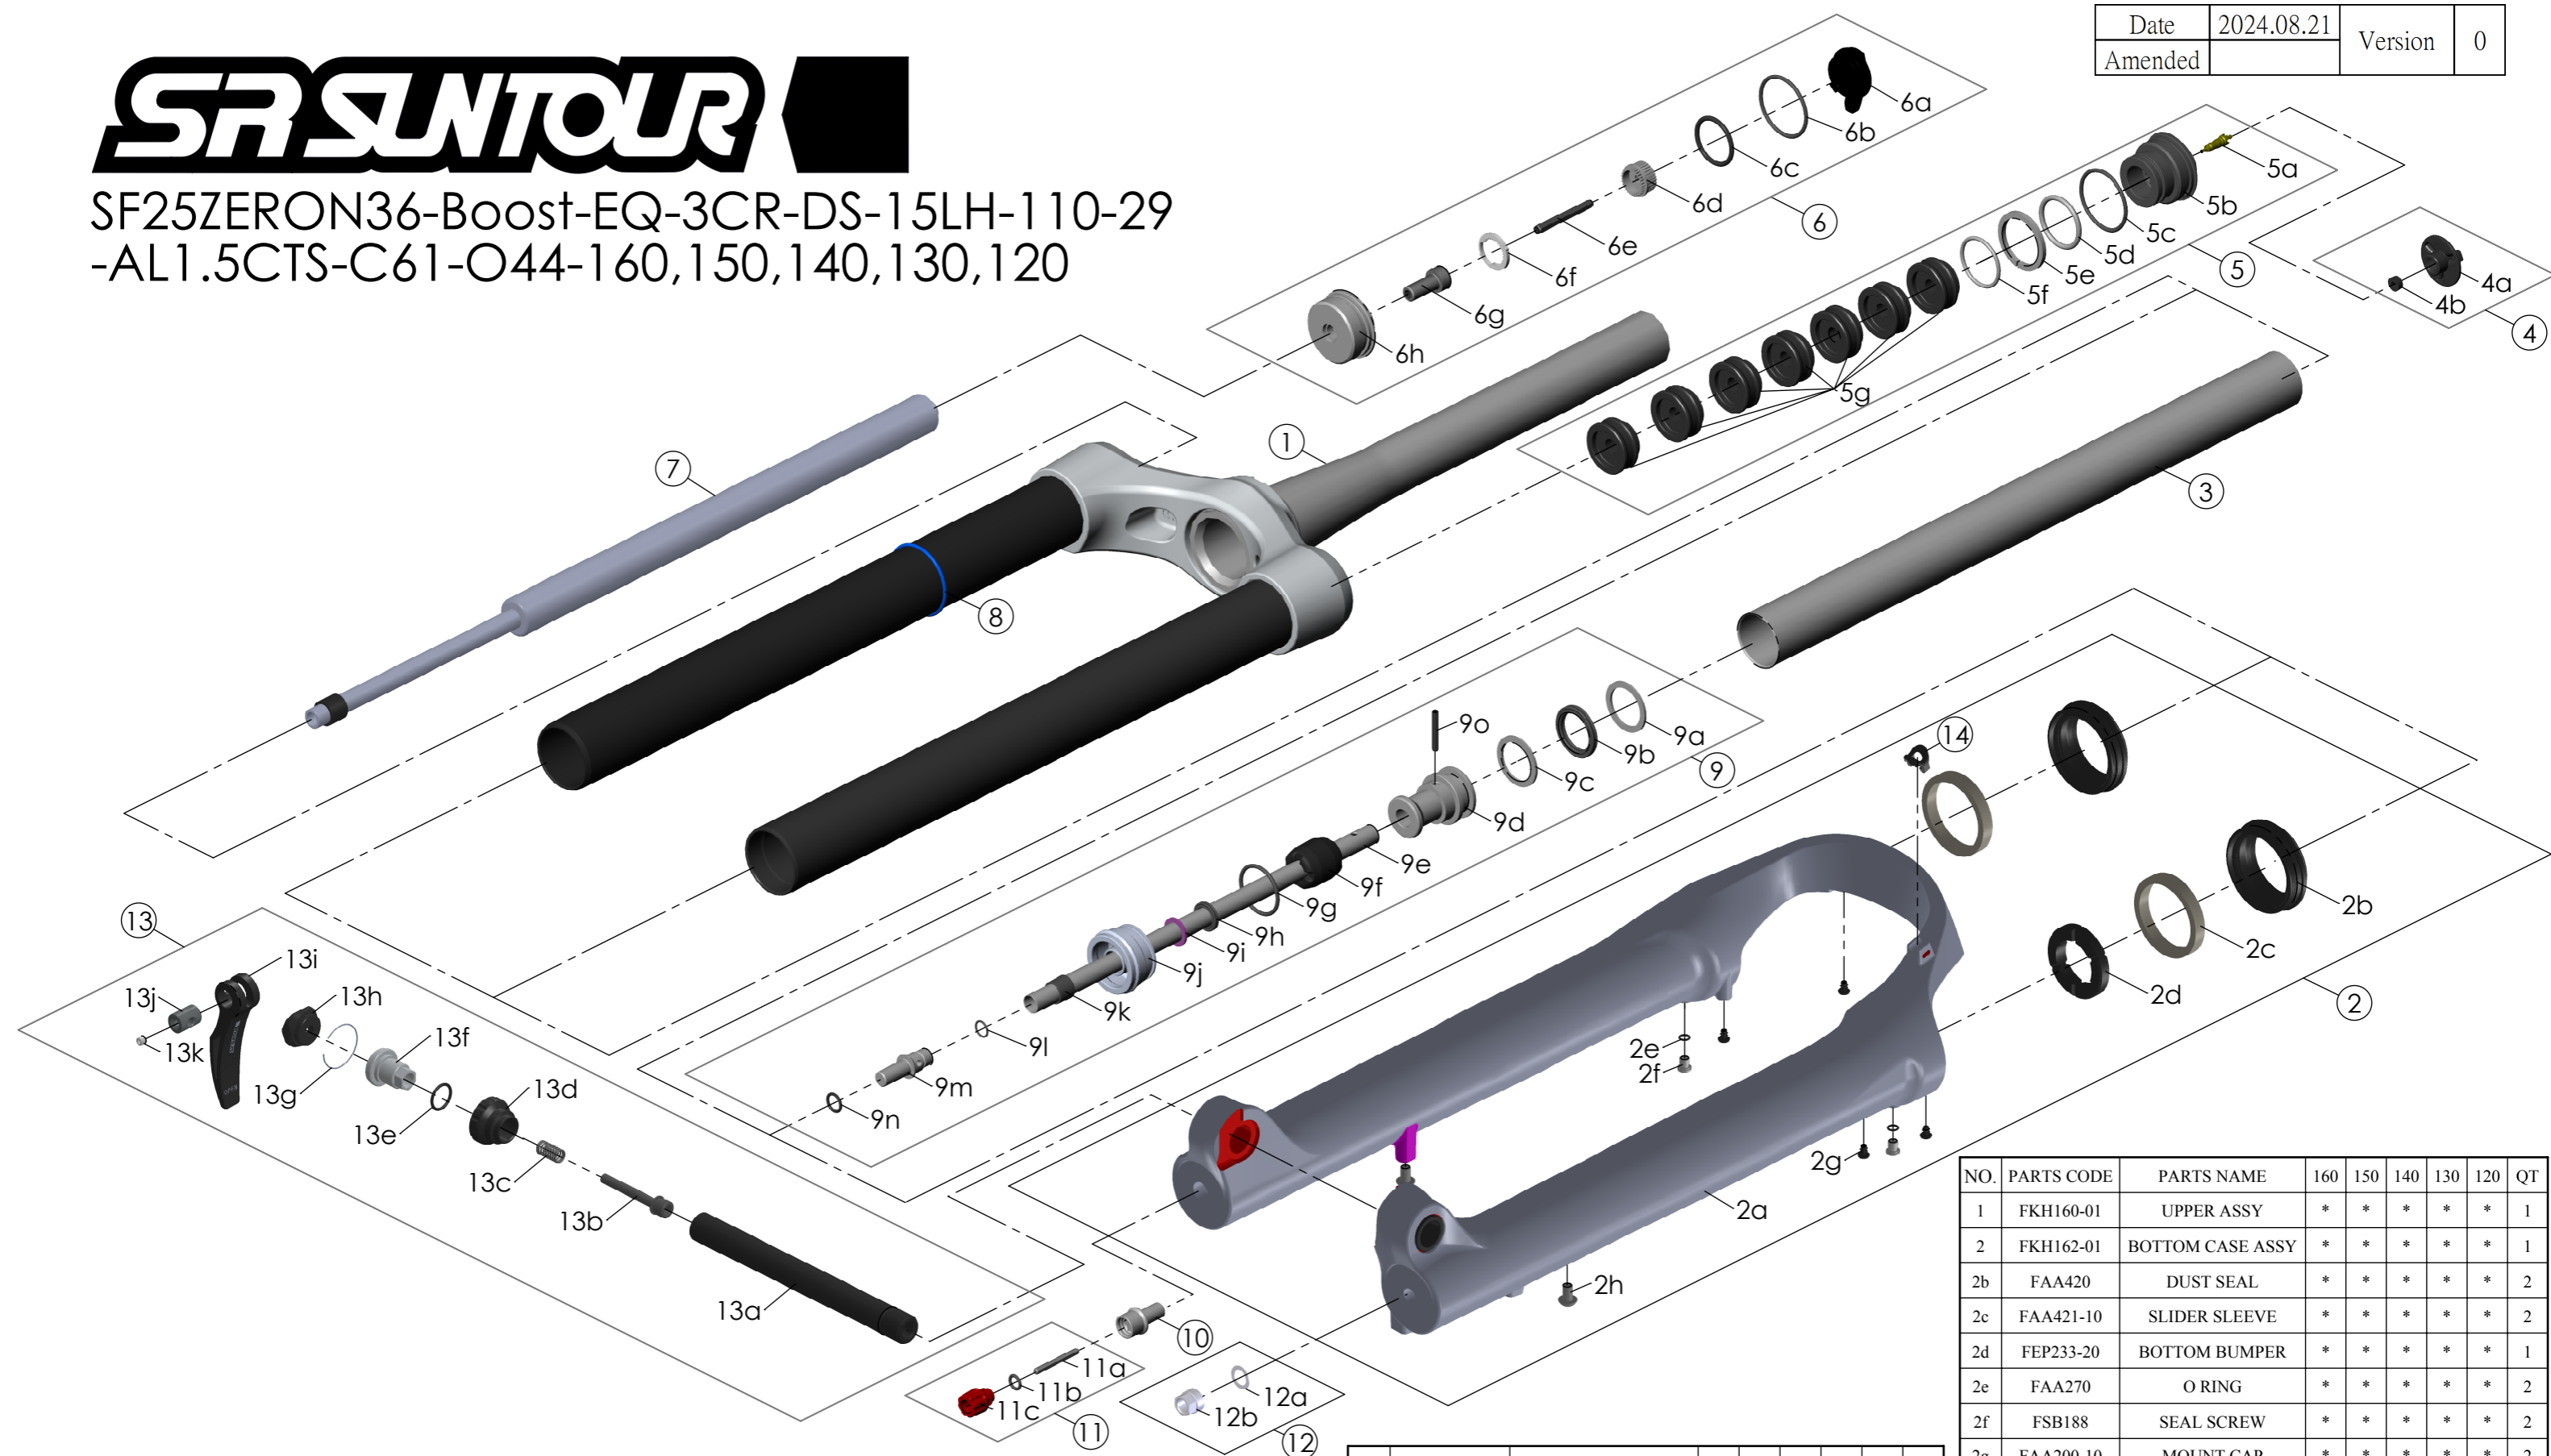

SF25ZERON36-Boost-EQ-3CR-DS-15LH-110-29
-AL1.5CTS-C61-O44-160,150,140,130,120

Date	2024.08.21	Version	0
Amended			

NO.	PARTS CODE	PARTS NAME	160	150	140	130	120	QT
10	FSB058-30	DAMPER FIXING BOLT	*	*	*	*	*	1
11	FKA004-40	REBOUND KNOB ASSY	*	*	*	*	*	1
12	FKA063-03	FIXING NUT SET	*	*	*	*	*	1
13	FKA116-02	15LH-110 AXLE SET	*	*	*	*	*	1
14	FEG034	CABLE CLIP	*	*	*	*	*	1

NO.	PARTS CODE	PARTS NAME	160	150	140	130	120	QT
8	FAA397-40	O RING	*	*	*	*	*	1
9	FKH154-00	SUPPORT TUBE ASSY	*					5
	FKH154-01			*				6
	FKH154-02				*			7
	FKH154-03					*		8
	FKH154-04						*	9

NO.	PARTS CODE	PARTS NAME	160	150	140	130	120	QT
5g	FEG270-10	VOLUME REDUCER	*					3
				*				4
					*			5
6	FKE596-00	3CR TOP CAP ASSY	*	*	*	*	*	1
7	FUN230-80	3CR UNIT	*	*	*	*	*	1

NO.	PARTS CODE	PARTS NAME	160	150	140	130	120	QT
1	FKH160-01	UPPER ASSY	*	*	*	*	*	1
2	FKH162-01	BOTTOM CASE ASSY	*	*	*	*	*	1
2b	FAA420	DUST SEAL	*	*	*	*	*	2
2c	FAA421-10	SLIDER SLEEVE	*	*	*	*	*	2
2d	FEP233-20	BOTTOM BUMPER	*	*	*	*	*	1
2e	FAA270	O RING	*	*	*	*	*	2
2f	FSB188	SEAL SCREW	*	*	*	*	*	2
2g	FAA200-10	MOUNT CAP	*	*	*	*	*	2
2h	FSB203	FIXING BOLT	*	*	*	*	*	2
3	FPE099-01	Air Cylinder	*	*	*	*	*	1
4	FKE595	VALVE CAP ASSY	*	*	*	*	*	1
5	FKE594	AIR CAP ASSY	*					1
	FKE579-10			*				1
	FKE579-20				*			1
	FKE579-30					*		1
	FKE627-40						*	1