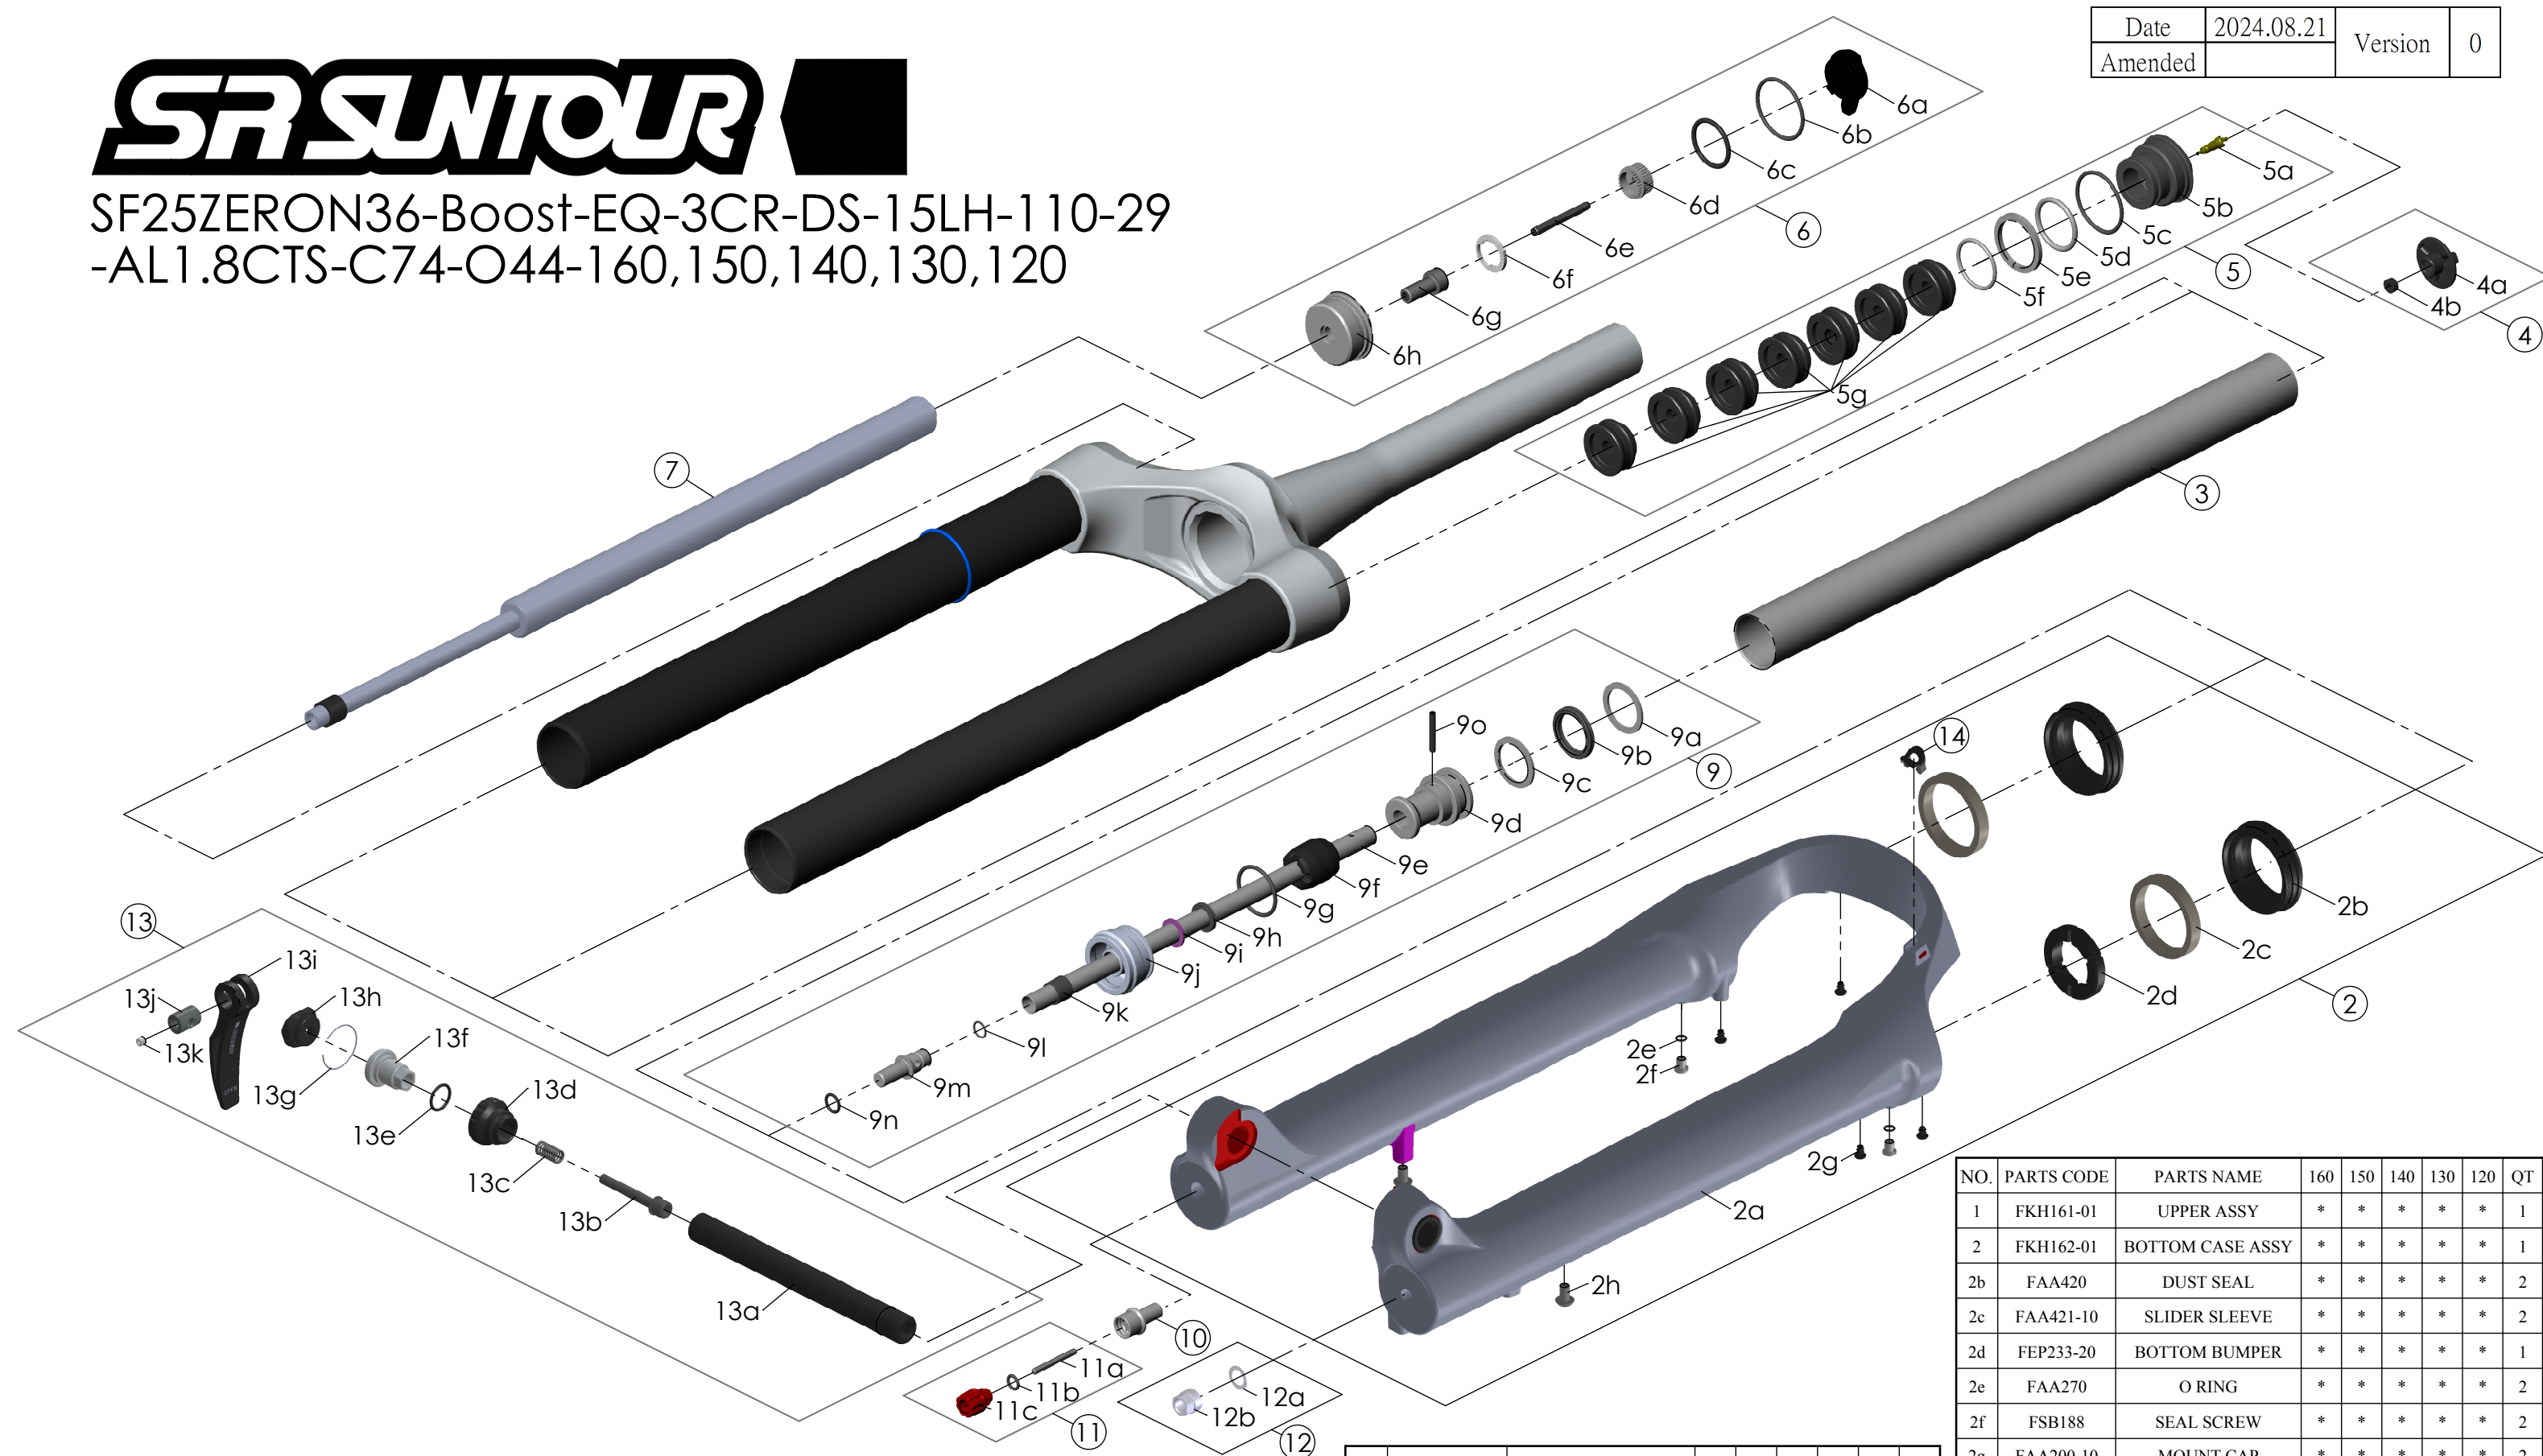

SF25ZERON36-Boost-EQ-3CR-DS-15LH-110-29
-AL1.8CTS-C74-O44-160,150,140,130,120

Date	2024.08.21	Version	0
Amended			

NO.	PARTS CODE	PARTS NAME	160	150	140	130	120	QT
10	FSB058-30	DAMPER FIXING BOLT	*	*	*	*	*	1
11	FKA004-40	REBOUND KNOB ASSY	*	*	*	*	*	1
12	FKA063-03	FIXING NUT SET	*	*	*	*	*	1
13	FKA116-02	15LH-110 AXLE SET	*	*	*	*	*	1
14	FEG034	CABLE CLIP	*	*	*	*	*	1

NO.	PARTS CODE	PARTS NAME	160	150	140	130	120	QT
8	FAA397-40	O RING	*	*	*	*	*	1
9	FKH154-00	SUPPORT TUBE ASSY	*					5
	FKH154-01			*				6
	FKH154-02				*			7
	FKH154-03					*		8
	FKH154-04					*	9	

NO.	PARTS CODE	PARTS NAME	160	150	140	130	120	QT
5g	FEG270-10	VOLUME REDUCER	*					3
				*				4
					*			5
6	FKE596-00	3CR TOP CAP ASSY	*	*	*	*	*	1
7	FUN230-80	3CR UNIT	*	*	*	*	*	1

NO.	PARTS CODE	PARTS NAME	160	150	140	130	120	QT
1	FKH161-01	UPPER ASSY	*	*	*	*	*	1
2	FKH162-01	BOTTOM CASE ASSY	*	*	*	*	*	1
2b	FAA420	DUST SEAL	*	*	*	*	*	2
2c	FAA421-10	SLIDER SLEEVE	*	*	*	*	*	2
2d	FEP233-20	BOTTOM BUMPER	*	*	*	*	*	1
2e	FAA270	O RING	*	*	*	*	*	2
2f	FSB188	SEAL SCREW	*	*	*	*	*	2
2g	FAA200-10	MOUNT CAP	*	*	*	*	*	2
2h	FSB203	FIXING BOLT	*	*	*	*	*	2
3	FPE099-01	Air Cylinder	*	*	*	*	*	1
4	FKE595	VALVE CAP ASSY	*	*	*	*	*	1
5	FKE594	AIR CAP ASSY	*					1
	FKE579-10			*				1
	FKE579-20				*			1
	FKE579-30					*		1
	FKE627-40						*	1