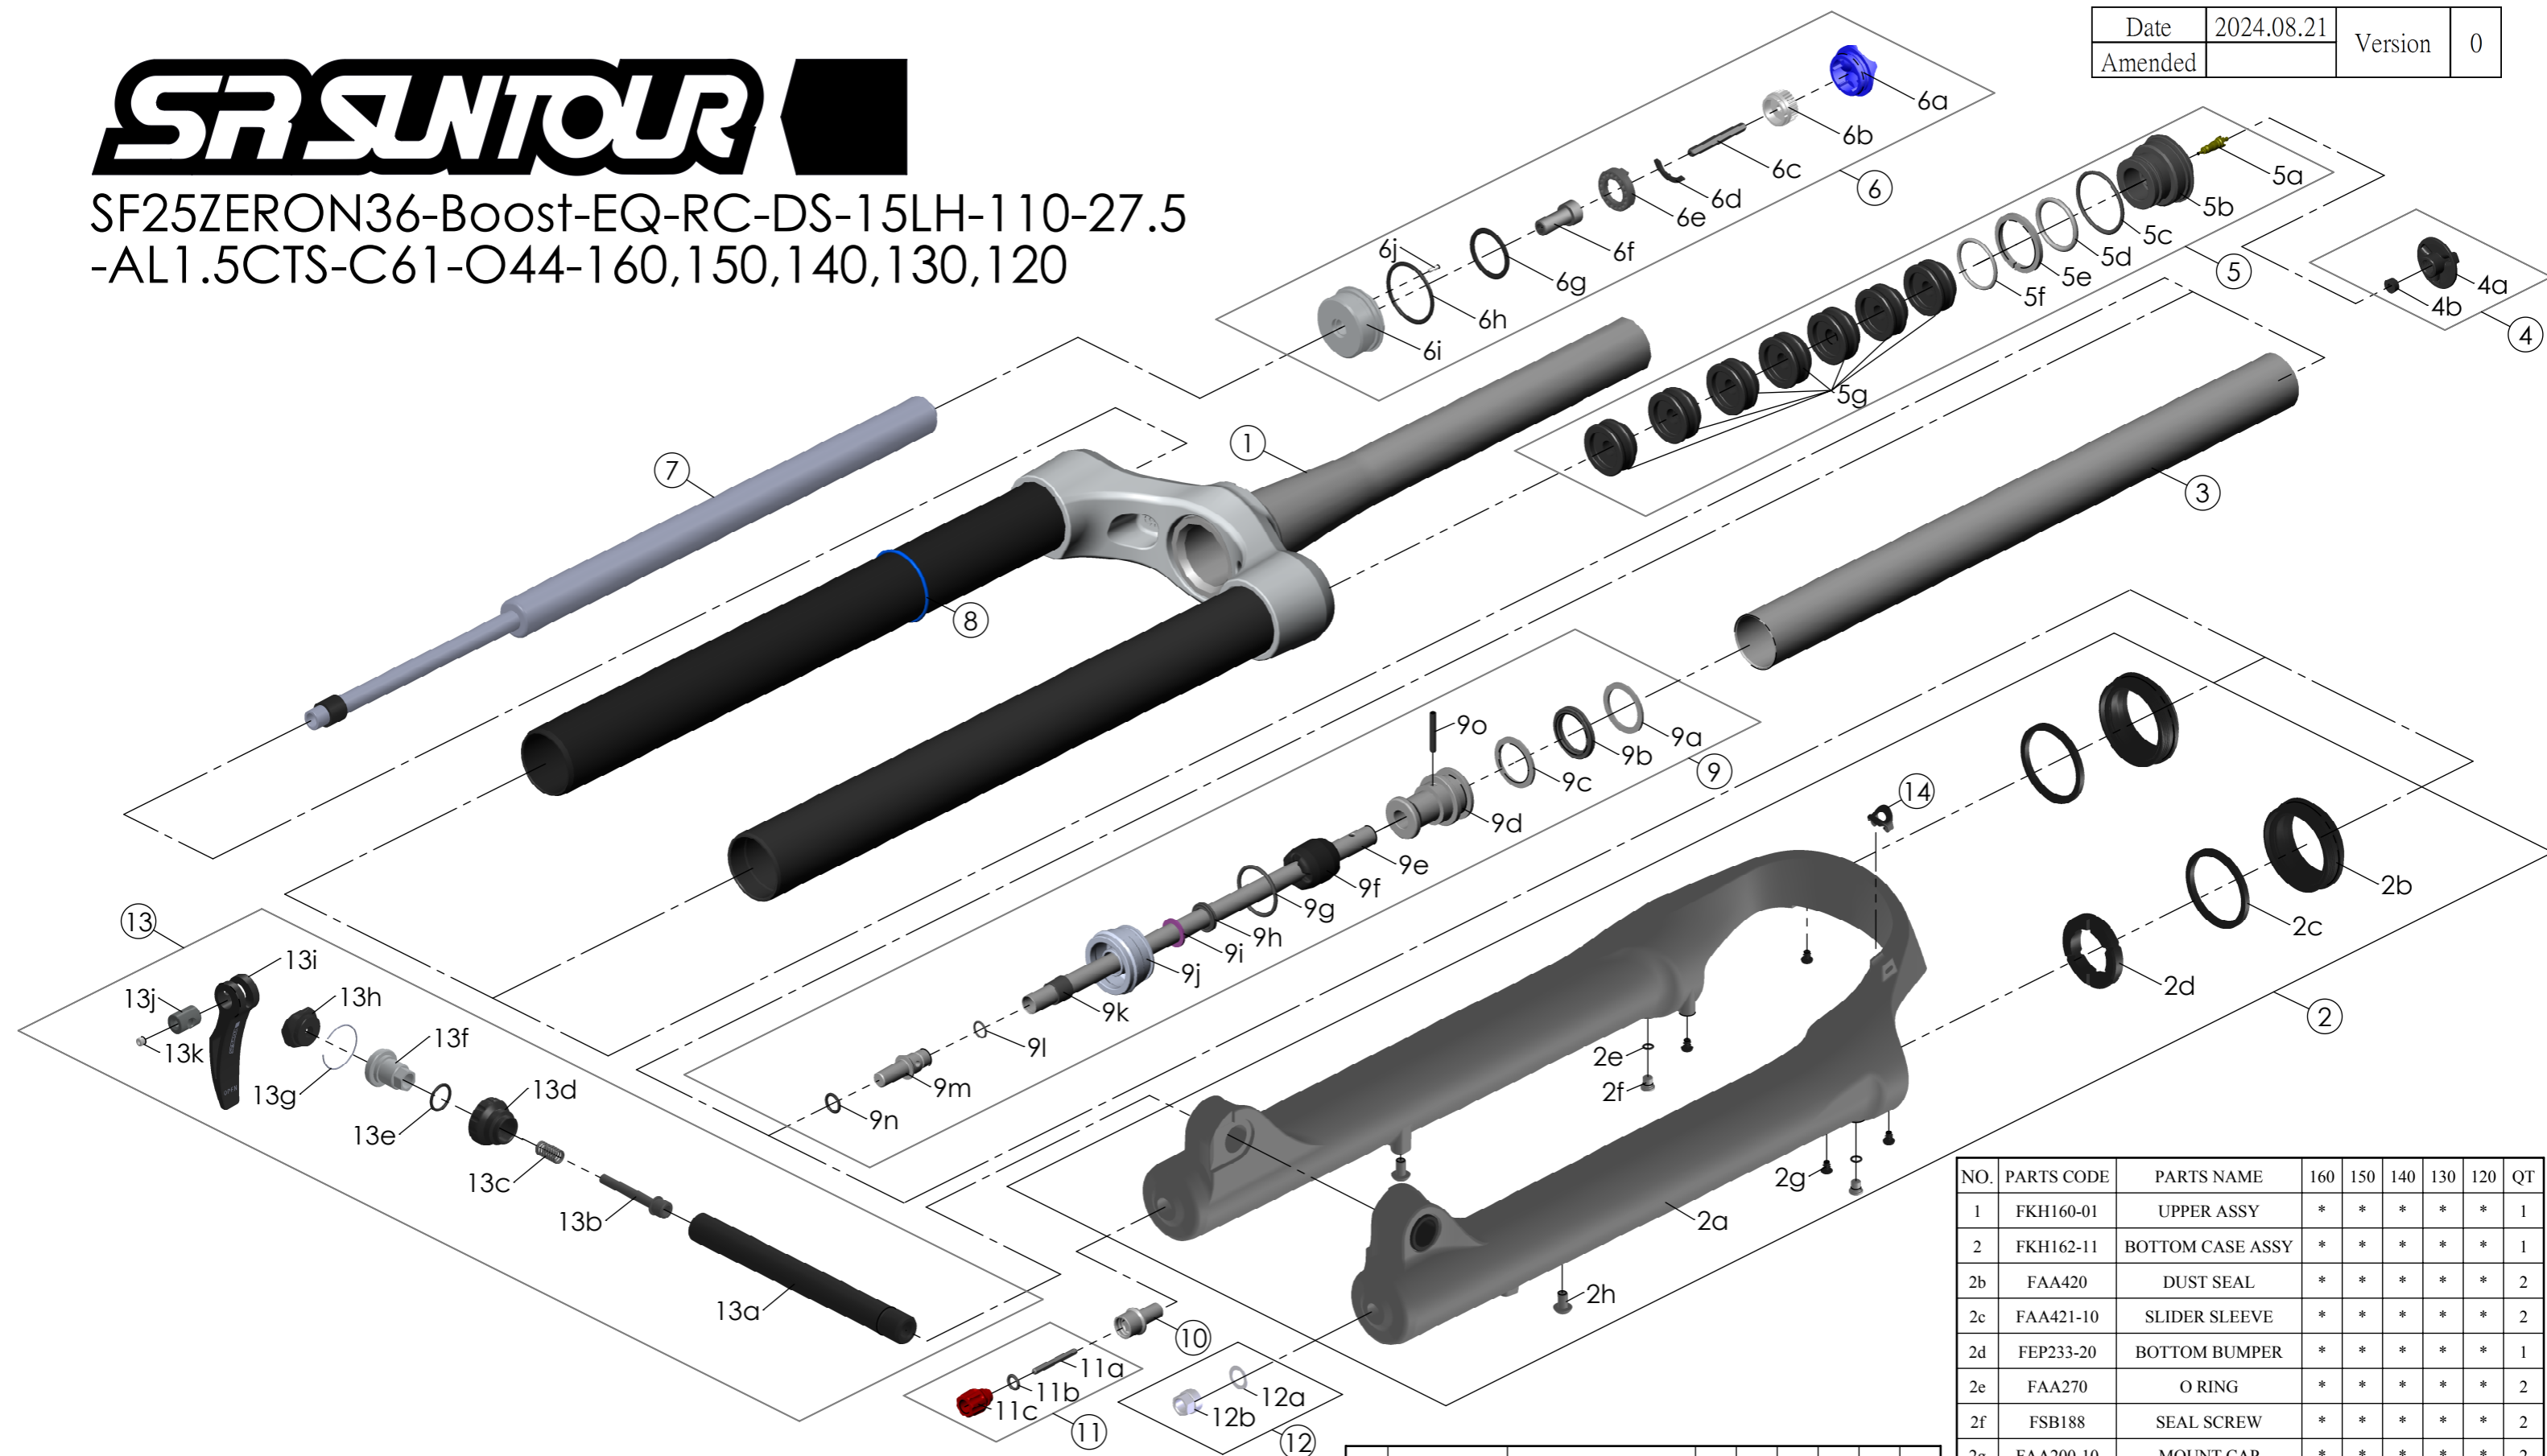

SF25ZERON36-Boost-EQ-RC-DS-15LH-110-27.5
-AL1.5CTS-C61-O44-160,150,140,130,120

Date	2024.08.21	Version	0
Amended			

NO.	PARTS CODE	PARTS NAME	160	150	140	130	120	QT
10	FSB058-30	DAMPER FIXING BOLT	*	*	*	*	*	1
11	FKA004-40	REBOUND KNOB ASSY	*	*	*	*	*	1
12	FKA063-03	FIXING NUT SET	*	*	*	*	*	1
13	FKA116-02	15LH-110 AXLE SET	*	*	*	*	*	1
14	FEG034	CABLE CLIP	*	*	*	*	*	1

NO.	PARTS CODE	PARTS NAME	160	150	140	130	120	QT
8	FAA397-40	O RING	*	*	*	*	*	1
9	FKH154-00	SUPPORT TUBE ASSY	*					5
	FKH154-01			*				6
	FKH154-02				*			7
	FKH154-03					*		8
	FKH154-04					*	9	

NO.	PARTS CODE	PARTS NAME	160	150	140	130	120	QT
5g	FEG270-10	VOLUME REDUCER	*					3
				*				4
					*			5
6	FKE576-02	RC KNOB ASSY	*	*	*	*	*	1
7	FUN180-80	RC UNIT	*	*	*	*	*	1

NO.	PARTS CODE	PARTS NAME	160	150	140	130	120	QT
1	FKH160-01	UPPER ASSY	*	*	*	*	*	1
2	FKH162-11	BOTTOM CASE ASSY	*	*	*	*	*	1
2b	FAA420	DUST SEAL	*	*	*	*	*	2
2c	FAA421-10	SLIDER SLEEVE	*	*	*	*	*	2
2d	FEP233-20	BOTTOM BUMPER	*	*	*	*	*	1
2e	FAA270	O RING	*	*	*	*	*	2
2f	FSB188	SEAL SCREW	*	*	*	*	*	2
2g	FAA200-10	MOUNT CAP	*	*	*	*	*	2
2h	FSB203	FIXING BOLT	*	*	*	*	*	2
3	FPE099-01	Air Cylinder	*	*	*	*	*	1
4	FKE595	VALVE CAP ASSY	*	*	*	*	*	1
5	FKE594	AIR CAP ASSY	*					1
	FKE579-10			*				1
	FKE579-20				*			1
	FKE579-30					*		1
	FKE627-40						*	1