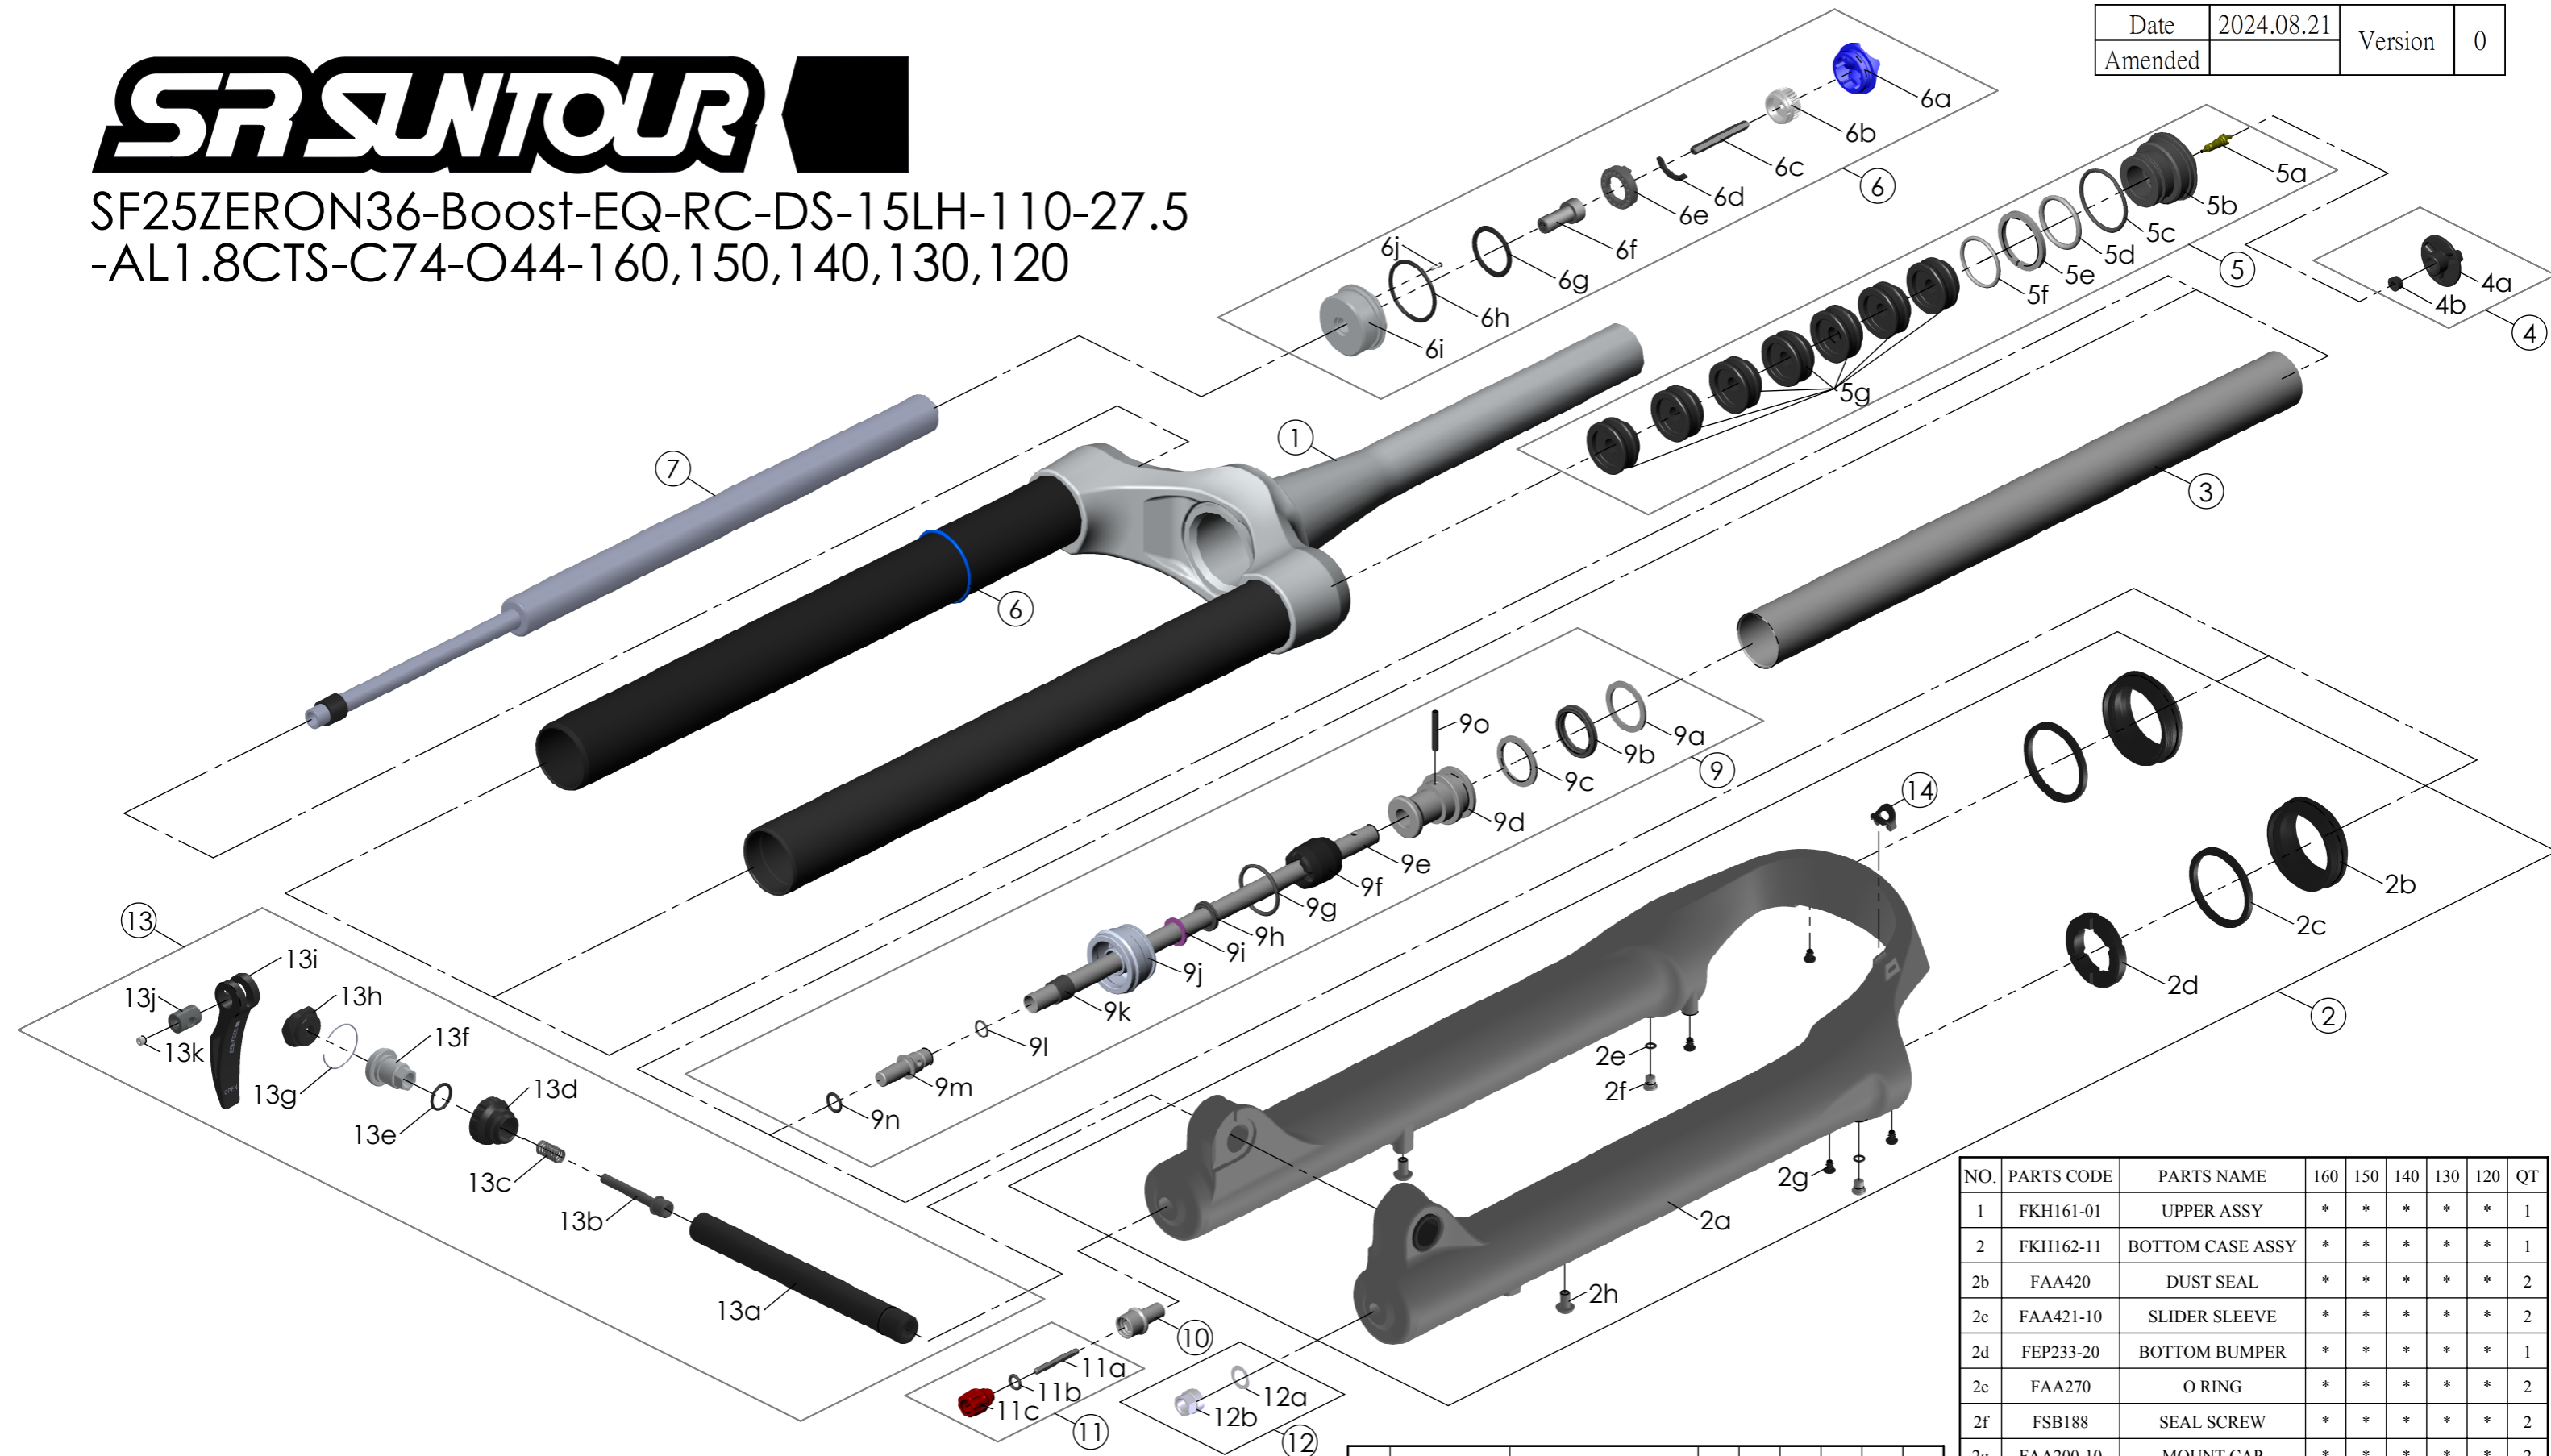

SF25ZERON36-Boost-EQ-RC-DS-15LH-110-27.5
-AL1.8CTS-C74-O44-160,150,140,130,120

Date	2024.08.21	Version	0
Amended			

NO.	PARTS CODE	PARTS NAME	160	150	140	130	120	QT
10	FSB058-30	DAMPER FIXING BOLT	*	*	*	*	*	1
11	FKA004-40	REBOUND KNOB ASSY	*	*	*	*	*	1
12	FKA063-03	FIXING NUT SET	*	*	*	*	*	1
13	FKA116-02	15LH-110 AXLE SET	*	*	*	*	*	1
14	FEG034	CABLE CLIP	*	*	*	*	*	1

NO.	PARTS CODE	PARTS NAME	160	150	140	130	120	QT
8	FAA397-40	O RING	*	*	*	*	*	1
9	FKH154-00	SUPPORT TUBE ASSY	*					5
	FKH154-01			*				6
	FKH154-02				*			7
	FKH154-03					*		8
	FKH154-04					*	9	

NO.	PARTS CODE	PARTS NAME	160	150	140	130	120	QT
5g	FEG270-10	VOLUME REDUCER	*					3
				*				4
					*			5
6	FKE576-02	RC KNOB ASSY	*	*	*	*	*	1
7	FUN180-80	RC UNIT	*	*	*	*	*	1

NO.	PARTS CODE	PARTS NAME	160	150	140	130	120	QT
1	FKH161-01	UPPER ASSY	*	*	*	*	*	1
2	FKH162-11	BOTTOM CASE ASSY	*	*	*	*	*	1
2b	FAA420	DUST SEAL	*	*	*	*	*	2
2c	FAA421-10	SLIDER SLEEVE	*	*	*	*	*	2
2d	FEP233-20	BOTTOM BUMPER	*	*	*	*	*	1
2e	FAA270	O RING	*	*	*	*	*	2
2f	FSB188	SEAL SCREW	*	*	*	*	*	2
2g	FAA200-10	MOUNT CAP	*	*	*	*	*	2
2h	FSB203	FIXING BOLT	*	*	*	*	*	2
3	FPE099-01	Air Cylinder	*	*	*	*	*	1
4	FKE595	VALVE CAP ASSY	*	*	*	*	*	1
5	FKE594	AIR CAP ASSY	*					1
	FKE579-10			*				1
	FKE579-20				*			1
	FKE579-30					*		1
	FKE627-40						*	1