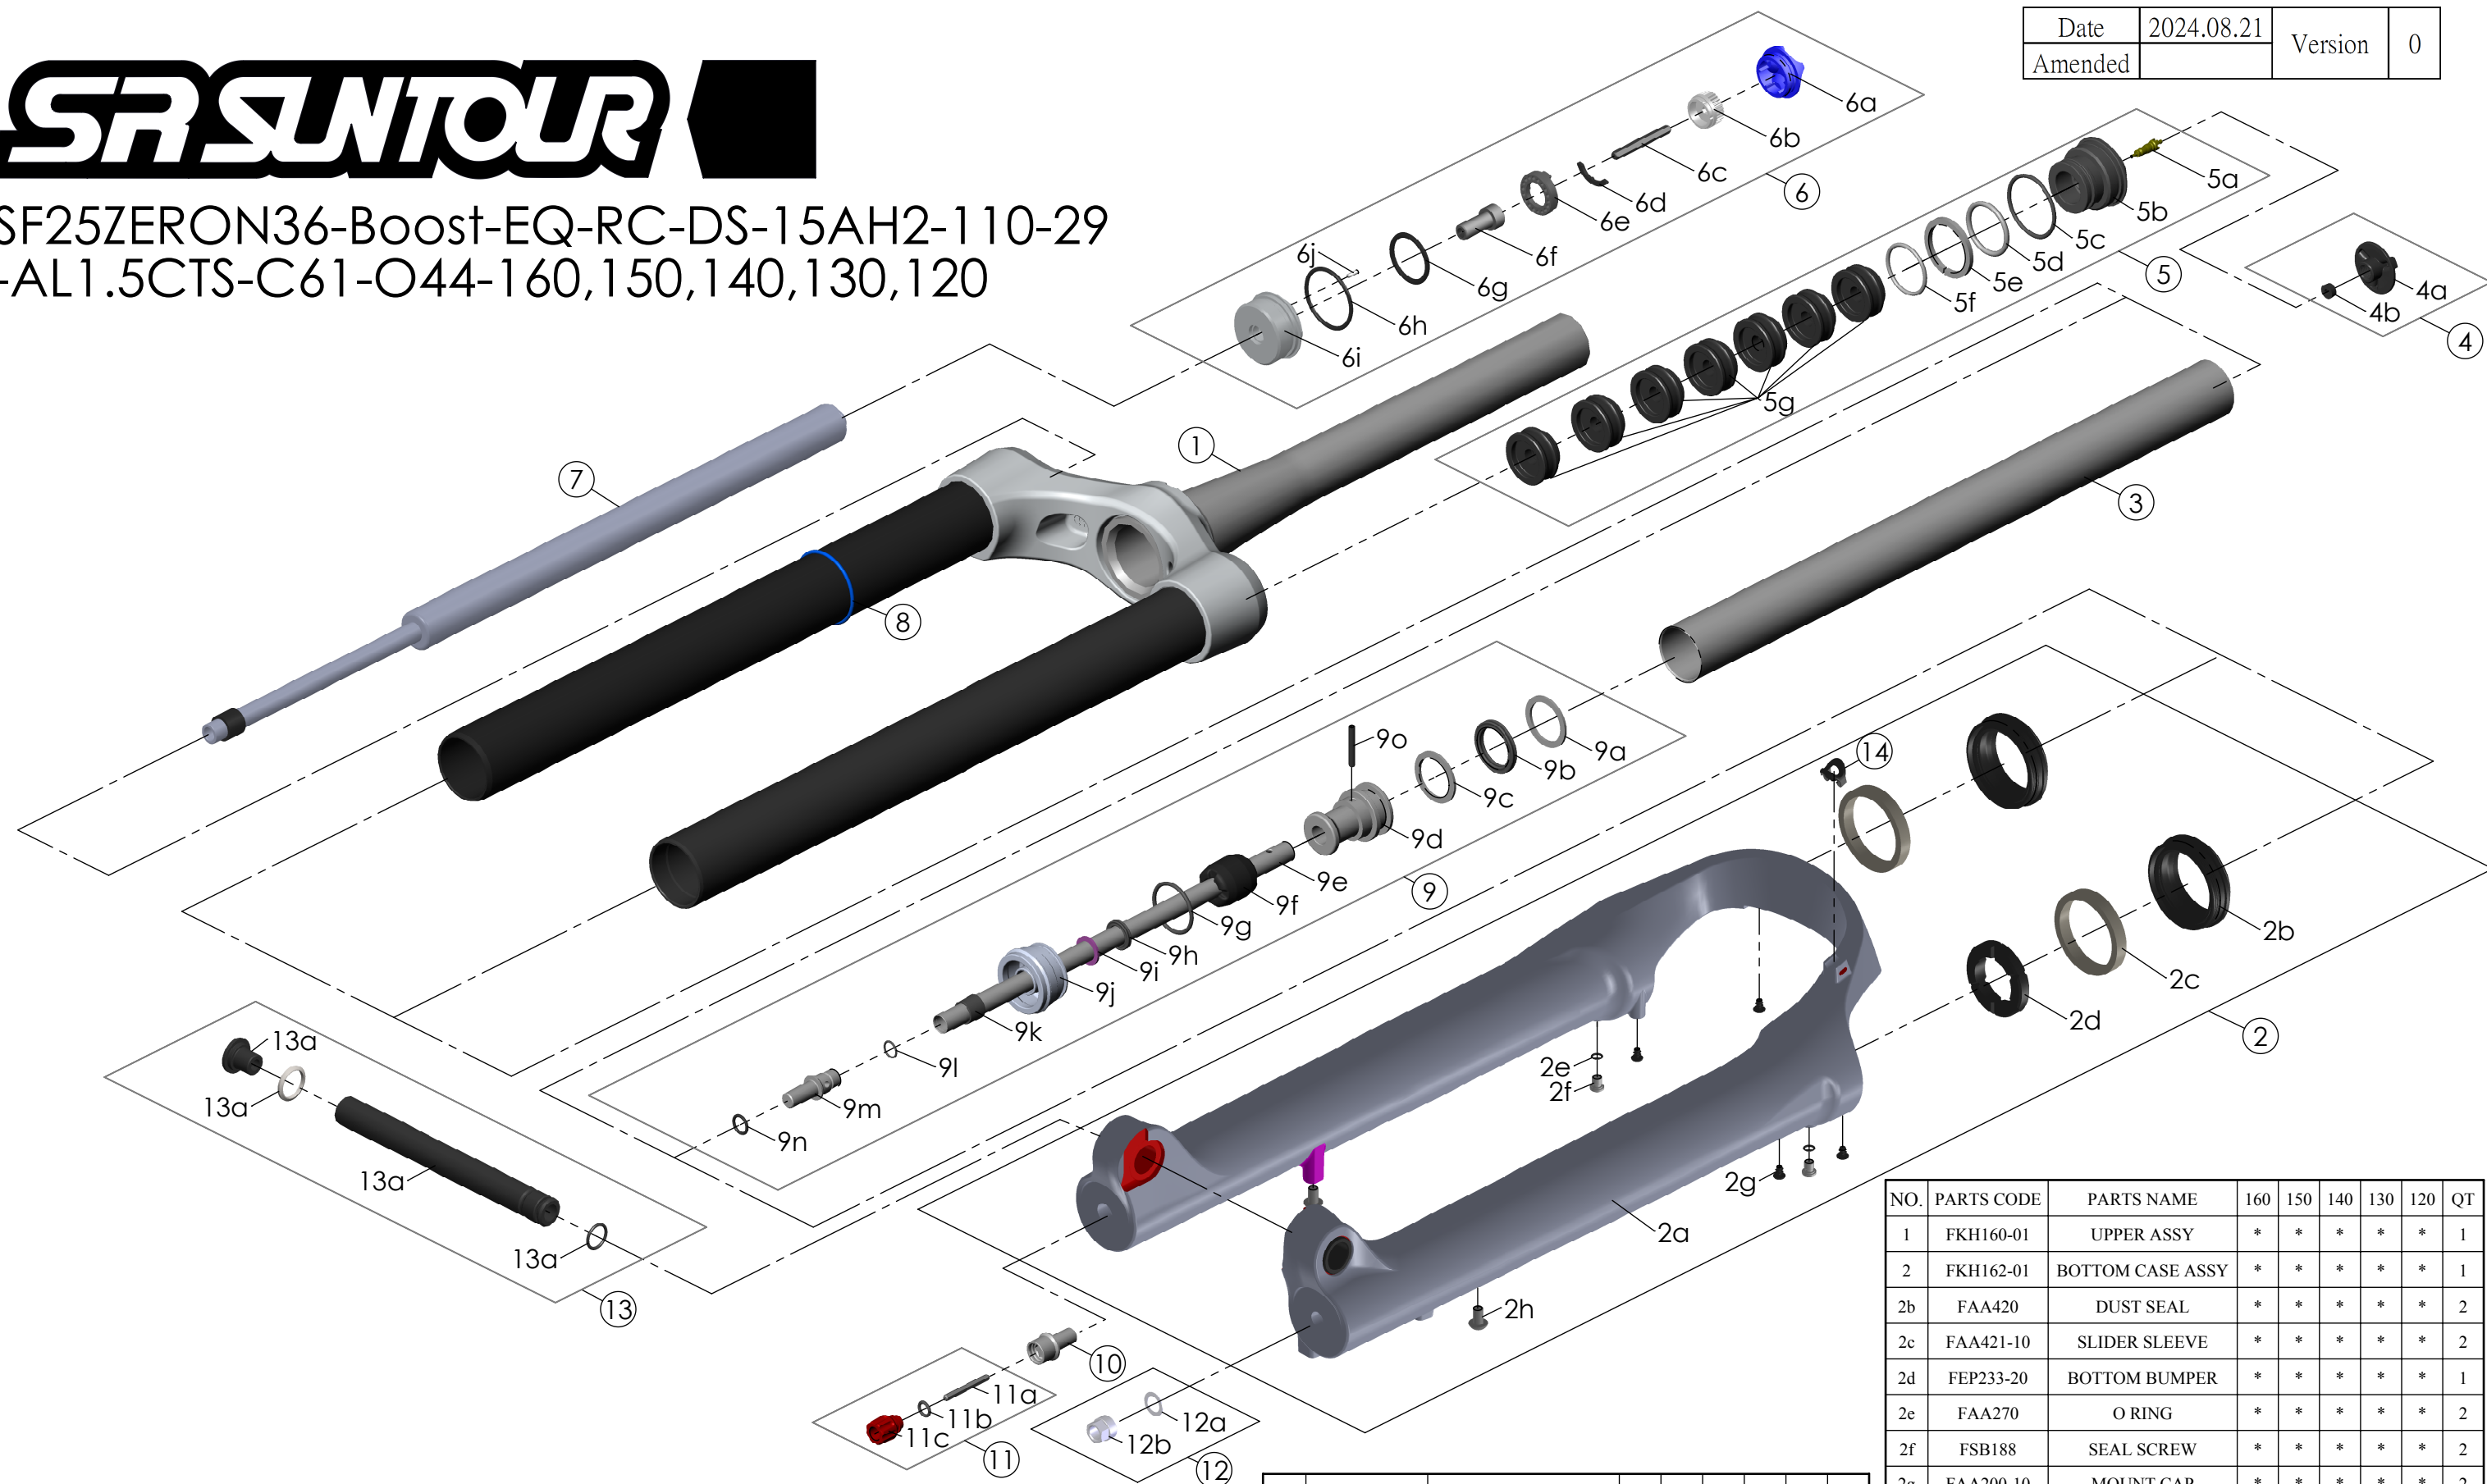

SF25ZERON36-Boost-EQ-RC-DS-15AH2-110-29
-AL1.5CTS-C61-O44-160,150,140,130,120

Date	2024.08.21	Version	0
Amended			

NO.	PARTS CODE	PARTS NAME	160	150	140	130	120	QT
10	FSB058-30	DAMPER FIXING BOLT	*	*	*	*	*	1
11	FKA004-40	REBOUND KNOB ASSY	*	*	*	*	*	1
12	FKA063-03	FIXING NUT SET	*	*	*	*	*	1
13	FKA117-00	15AH2-110 AXLE SET	*	*	*	*	*	1
14	FEG034	CABLE CLIP	*	*	*	*	*	1

NO.	PARTS CODE	PARTS NAME	160	150	140	130	120	QT
8	FAA397-40	O RING	*	*	*	*	*	1
9	FKH154-00	SUPPORT TUBE ASSY	*					5
	FKH154-01			*				6
	FKH154-02				*			7
	FKH154-03					*		8
	FKH154-04					*	9	

NO.	PARTS CODE	PARTS NAME	160	150	140	130	120	QT
5g	FEG270-10	VOLUME REDUCER	*					3
				*				4
					*			5
						*		6
6	FKE576-02	RC KNOB ASSY	*	*	*	*	*	1
7	FUN180-80	RC UNIT	*	*	*	*	*	1

NO.	PARTS CODE	PARTS NAME	160	150	140	130	120	QT
1	FKH160-01	UPPER ASSY	*	*	*	*	*	1
2	FKH162-01	BOTTOM CASE ASSY	*	*	*	*	*	1
2b	FAA420	DUST SEAL	*	*	*	*	*	2
2c	FAA421-10	SLIDER SLEEVE	*	*	*	*	*	2
2d	FEP233-20	BOTTOM BUMPER	*	*	*	*	*	1
2e	FAA270	O RING	*	*	*	*	*	2
2f	FSB188	SEAL SCREW	*	*	*	*	*	2
2g	FAA200-10	MOUNT CAP	*	*	*	*	*	2
2h	FSB203	FIXING BOLT	*	*	*	*	*	2
3	FPE099-01	Air Cylinder	*	*	*	*	*	1
4	FKE595	VALVE CAP ASSY	*	*	*	*	*	1
5	FKE594	AIR CAP ASSY	*					1
	FKE579-10			*				1
	FKE579-20				*			1
	FKE579-30					*		1
	FKE627-40						*	1