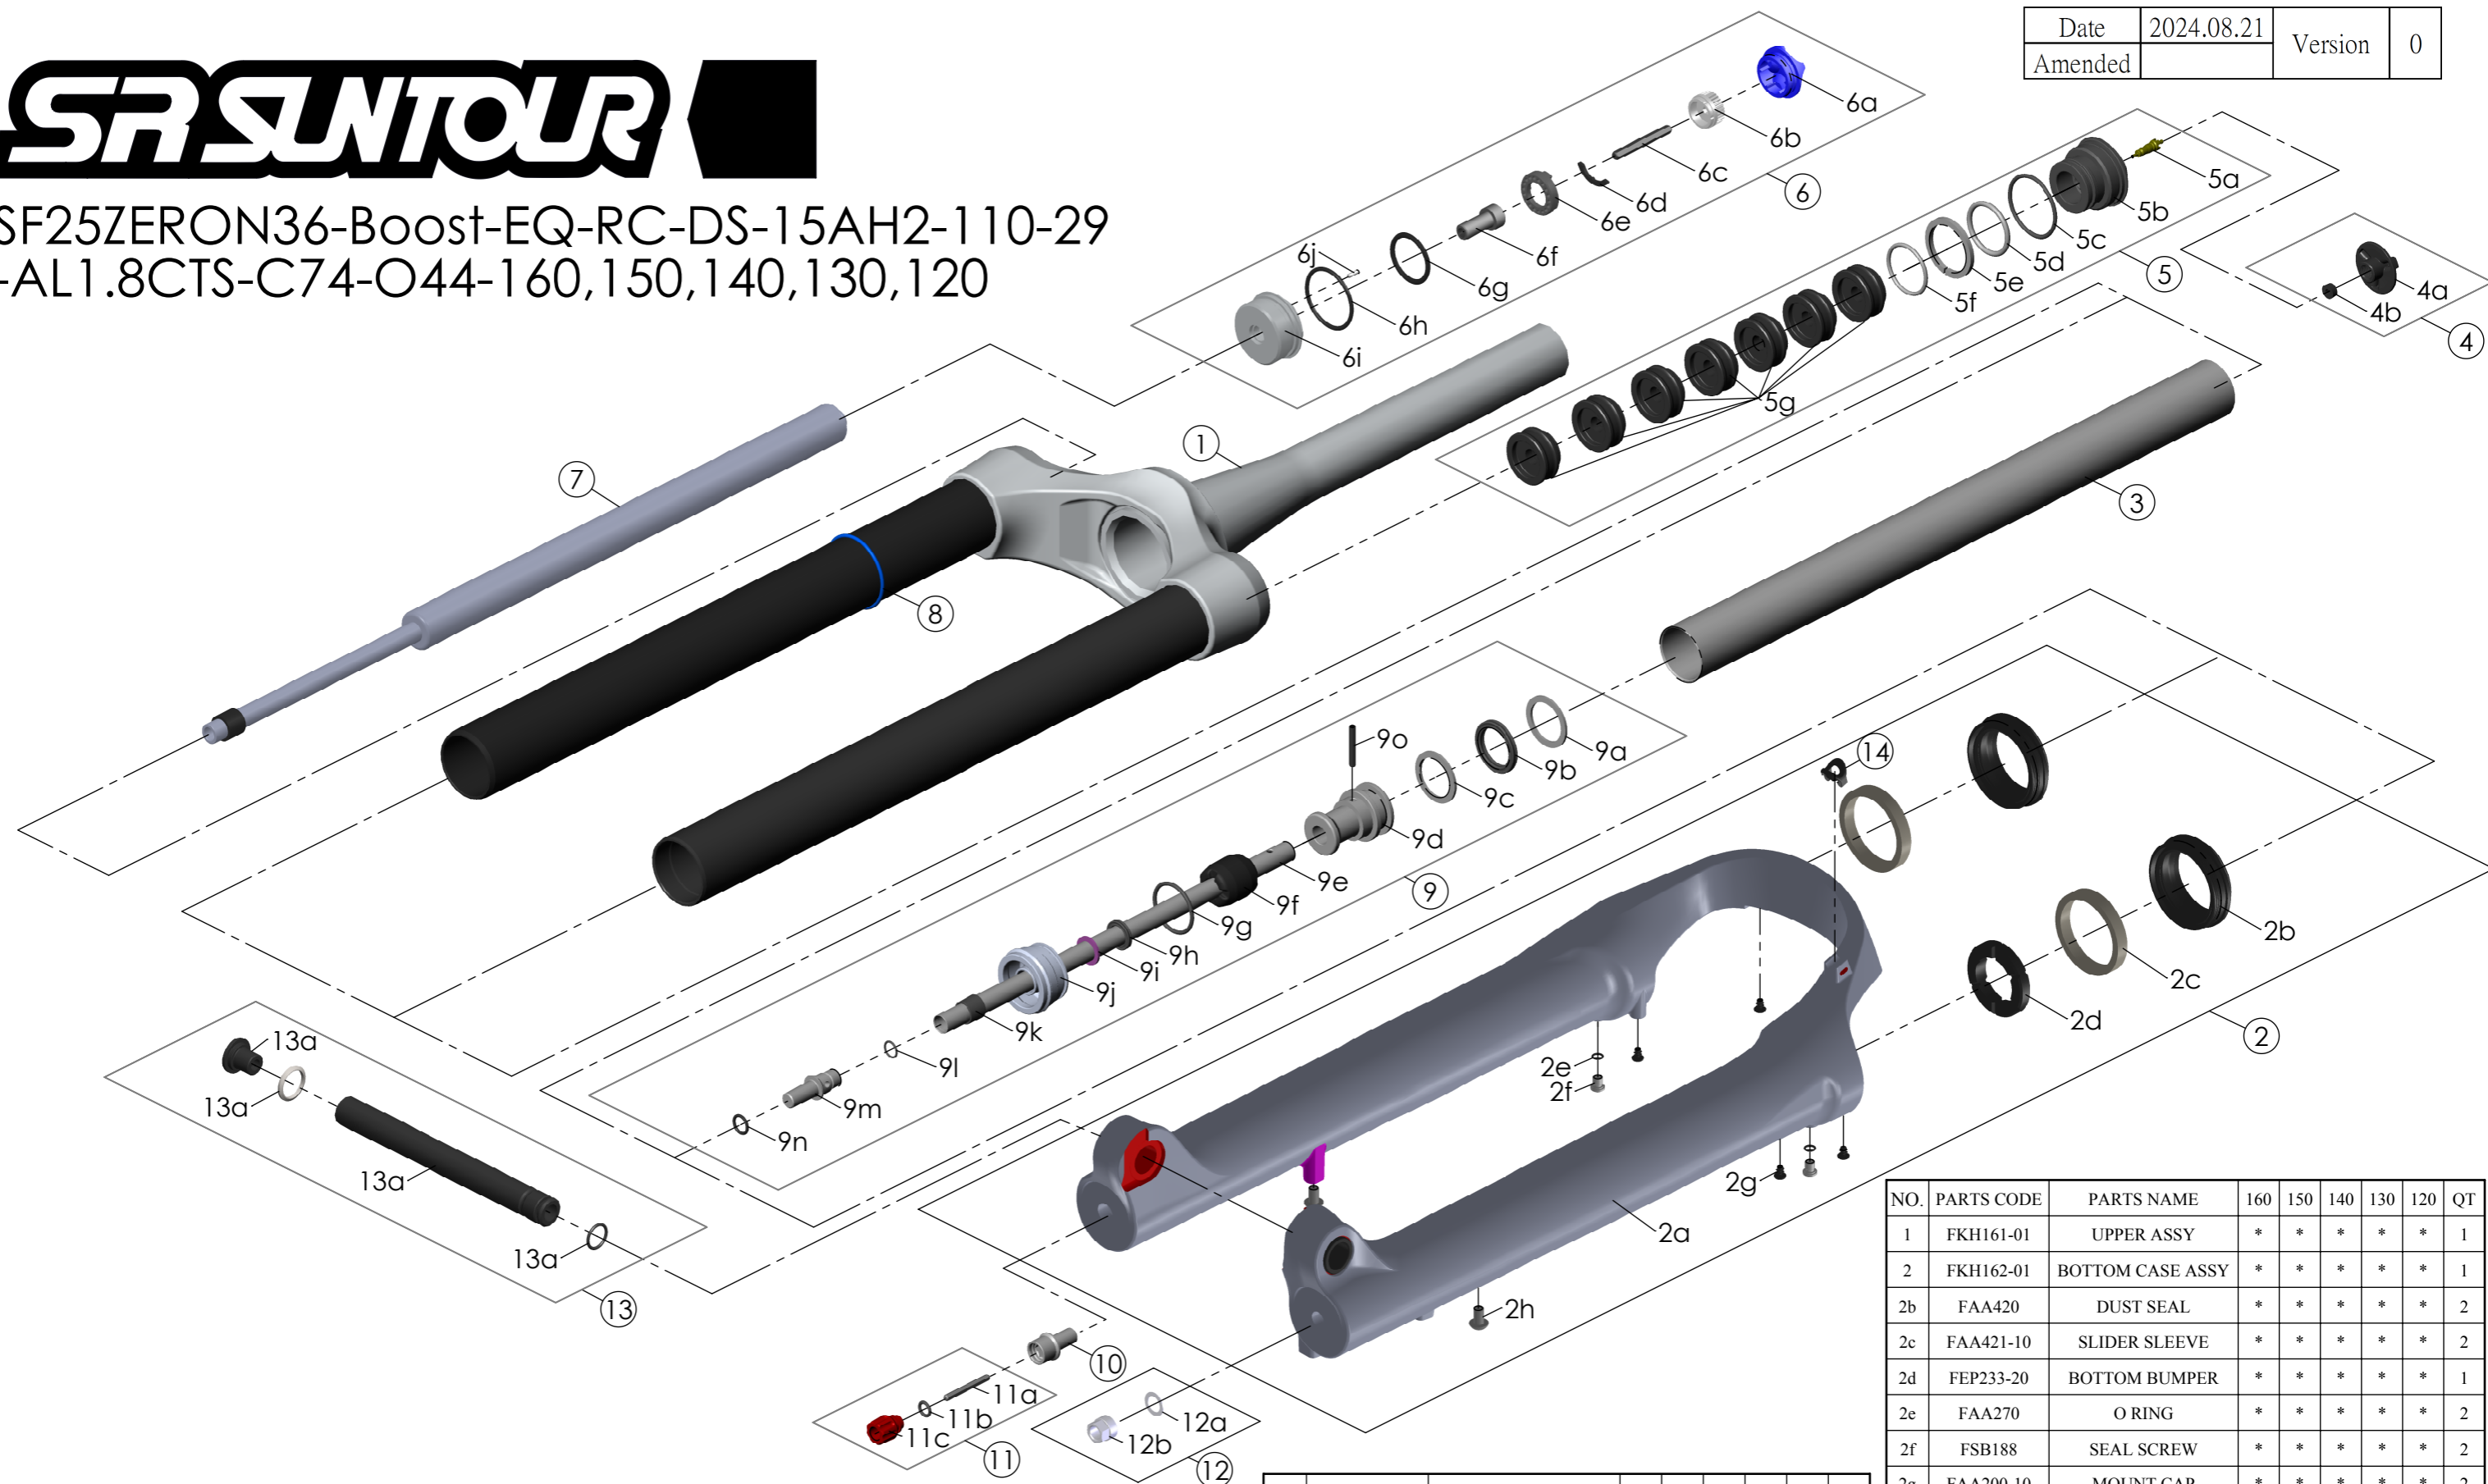

SF25ZERON36-Boost-EQ-RC-DS-15AH2-110-29  
-AL1.8CTS-C74-O44-160,150,140,130,120

Date	2024.08.21	Version	0
Amended			

NO.	PARTS CODE	PARTS NAME	160	150	140	130	120	QT
10	FSB058-30	DAMPER FIXING BOLT	*	*	*	*	*	1
11	FKA004-40	REBOUND KNOB ASSY	*	*	*	*	*	1
12	FKA063-03	FIXING NUT SET	*	*	*	*	*	1
13	FKA117-00	15AH2-110 AXLE SET	*	*	*	*	*	1
14	FEG034	CABLE CLIP	*	*	*	*	*	1

NO.	PARTS CODE	PARTS NAME	160	150	140	130	120	QT
8	FAA397-40	O RING	*	*	*	*	*	1
9	FKH154-00	SUPPORT TUBE ASSY	*					5
	FKH154-01			*				6
	FKH154-02				*			7
	FKH154-03					*		8
	FKH154-04					*	9	

NO.	PARTS CODE	PARTS NAME	160	150	140	130	120	QT
5g	FEG270-10	VOLUME REDUCER	*					3
				*				4
					*			5
						*		6
6	FKE576-02	RC KNOB ASSY	*	*	*	*	*	1
7	FUN180-80	RC UNIT	*	*	*	*	*	1

NO.	PARTS CODE	PARTS NAME	160	150	140	130	120	QT
1	FKH161-01	UPPER ASSY	*	*	*	*	*	1
2	FKH162-01	BOTTOM CASE ASSY	*	*	*	*	*	1
2b	FAA420	DUST SEAL	*	*	*	*	*	2
2c	FAA421-10	SLIDER SLEEVE	*	*	*	*	*	2
2d	FEP233-20	BOTTOM BUMPER	*	*	*	*	*	1
2e	FAA270	O RING	*	*	*	*	*	2
2f	FSB188	SEAL SCREW	*	*	*	*	*	2
2g	FAA200-10	MOUNT CAP	*	*	*	*	*	2
2h	FSB203	FIXING BOLT	*	*	*	*	*	2
3	FPE099-01	Air Cylinder	*	*	*	*	*	1
4	FKE595	VALVE CAP ASSY	*	*	*	*	*	1
5	FKE594	AIR CAP ASSY	*					1
	FKE579-10			*				1
	FKE579-20				*			1
	FKE579-30					*		1
	FKE627-40						*	1