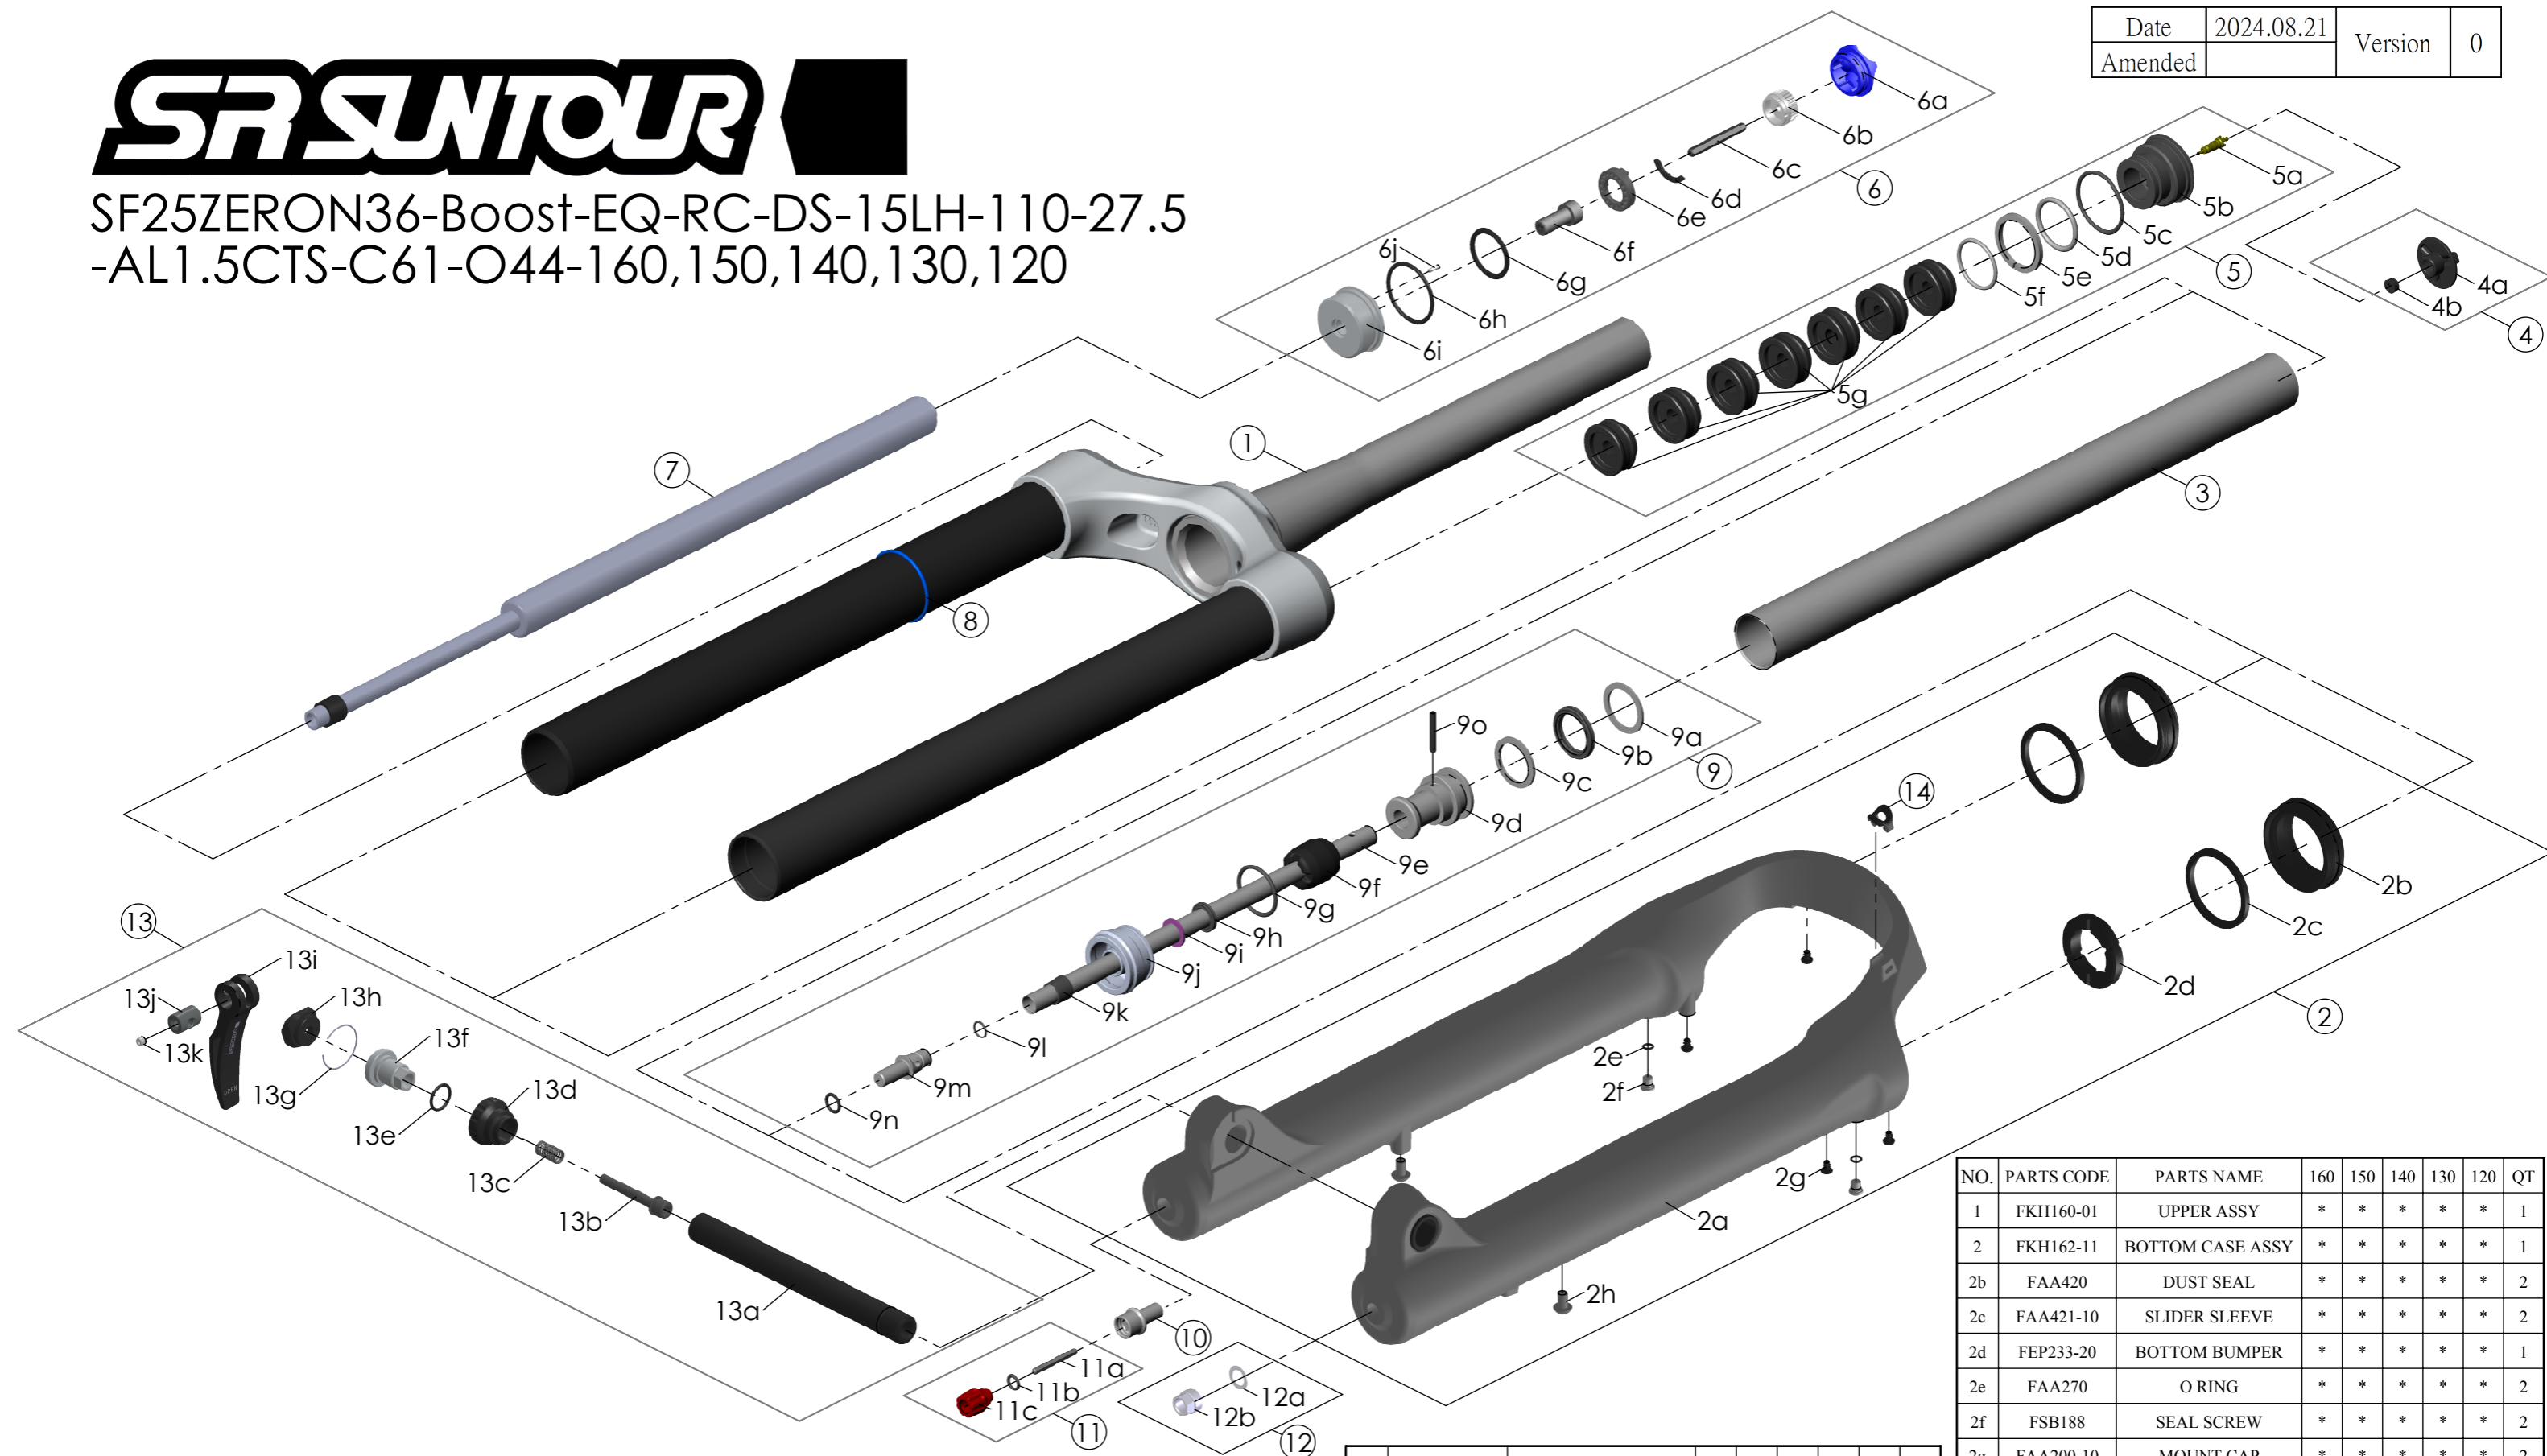

SF25ZERON36-Boost-EQ-RC-DS-15LH-110-27.5  
-AL1.5CTS-C61-O44-160,150,140,130,120

Date	2024.08.21	Version	0
Amended			

NO.	PARTS CODE	PARTS NAME	160	150	140	130	120	QT
10	FSB058-30	DAMPER FIXING BOLT	*	*	*	*	*	1
11	FKA004-40	REBOUND KNOB ASSY	*	*	*	*	*	1
12	FKA063-03	FIXING NUT SET	*	*	*	*	*	1
13	FKA116-02	15LH-110 AXLE SET	*	*	*	*	*	1
14	FEG034	CABLE CLIP	*	*	*	*	*	1

NO.	PARTS CODE	PARTS NAME	160	150	140	130	120	QT
8	FAA397-40	O RING	*	*	*	*	*	1
9	FKH154-00	SUPPORT TUBE ASSY	*					5
	FKH154-01			*				6
	FKH154-02				*			7
	FKH154-03					*		8
	FKH154-04						*	9

NO.	PARTS CODE	PARTS NAME	160	150	140	130	120	QT
5g	FEG270-10	VOLUME REDUCER	*					3
				*				4
					*			5
6	FKE576-02	RC KNOB ASSY	*	*	*	*	*	1
7	FUN180-80	RC UNIT	*	*	*	*	*	1

NO.	PARTS CODE	PARTS NAME	160	150	140	130	120	QT
1	FKH160-01	UPPER ASSY	*	*	*	*	*	1
2	FKH162-11	BOTTOM CASE ASSY	*	*	*	*	*	1
2b	FAA420	DUST SEAL	*	*	*	*	*	2
2c	FAA421-10	SLIDER SLEEVE	*	*	*	*	*	2
2d	FEP233-20	BOTTOM BUMPER	*	*	*	*	*	1
2e	FAA270	O RING	*	*	*	*	*	2
2f	FSB188	SEAL SCREW	*	*	*	*	*	2
2g	FAA200-10	MOUNT CAP	*	*	*	*	*	2
2h	FSB203	FIXING BOLT	*	*	*	*	*	2
3	FPE099-01	Air Cylinder	*	*	*	*	*	1
4	FKE595	VALVE CAP ASSY	*	*	*	*	*	1
5	FKE594	AIR CAP ASSY	*					1
	FKE579-10			*				1
	FKE579-20				*			1
	FKE579-30					*		1
	FKE627-40						*	1