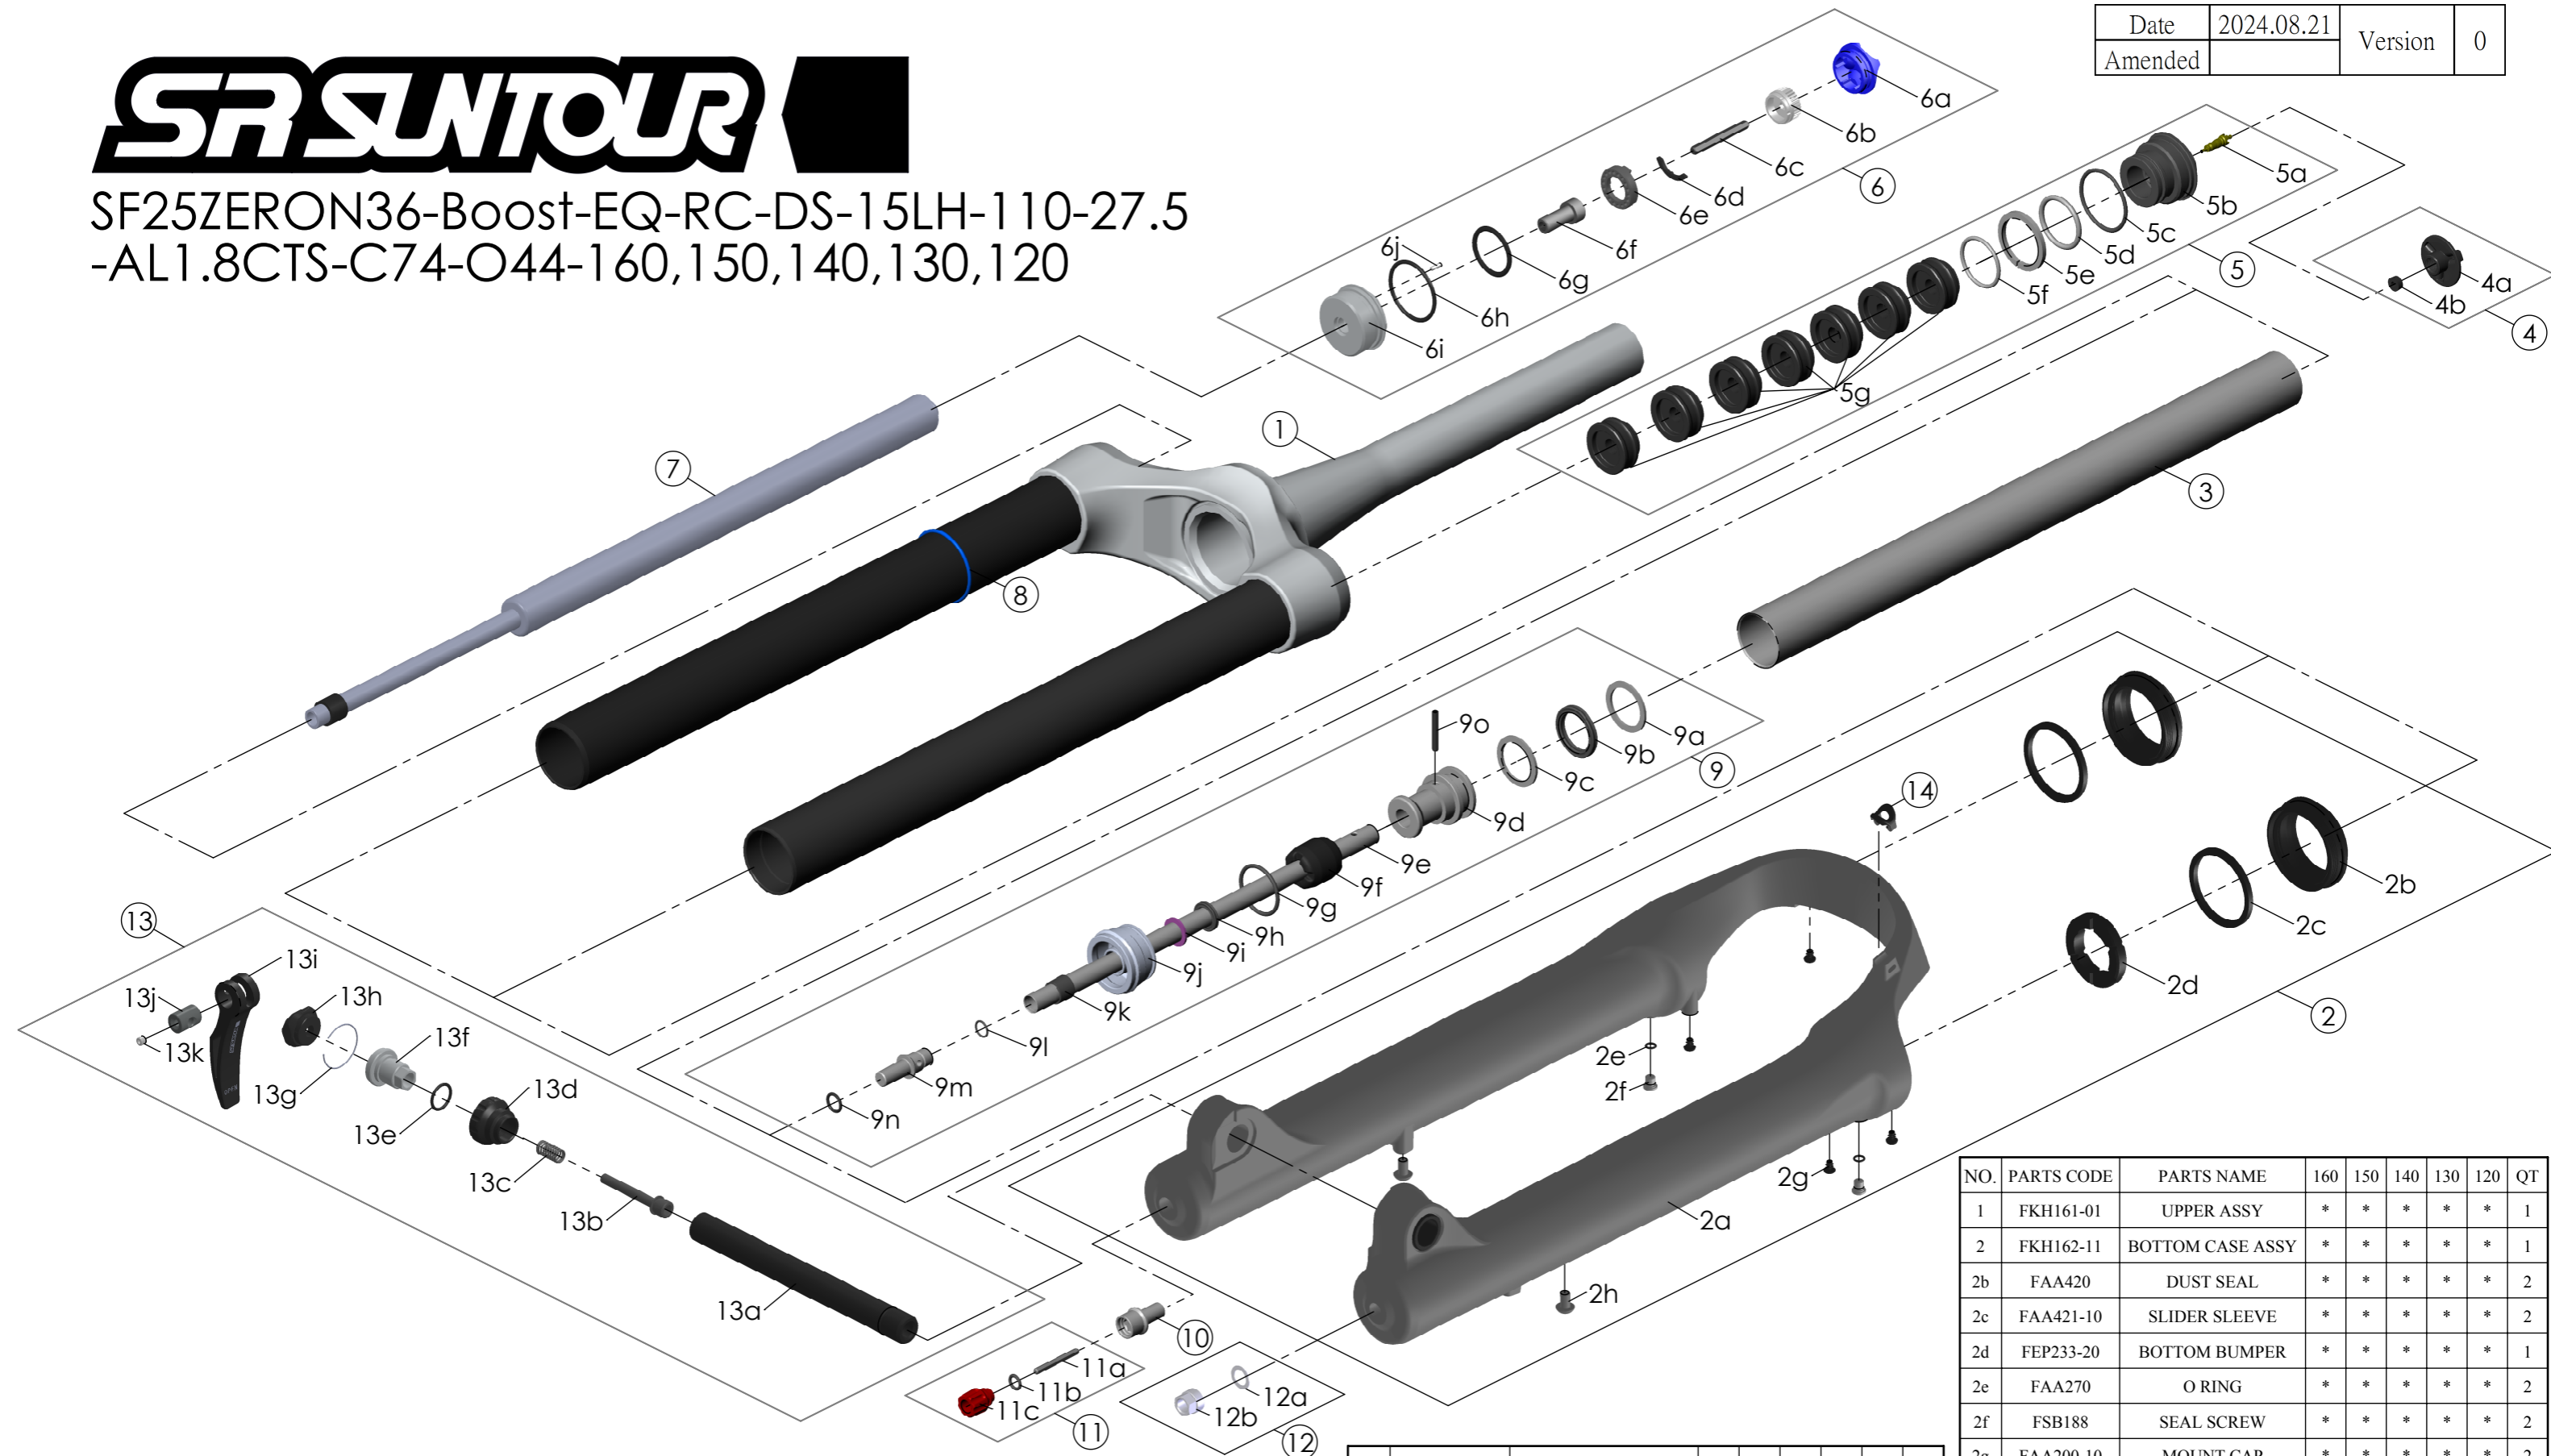

SF25ZERON36-Boost-EQ-RC-DS-15LH-110-27.5  
-AL1.8CTS-C74-O44-160,150,140,130,120

Date	2024.08.21	Version	0
Amended			

NO.	PARTS CODE	PARTS NAME	160	150	140	130	120	QT
10	FSB058-30	DAMPER FIXING BOLT	*	*	*	*	*	1
11	FKA004-40	REBOUND KNOB ASSY	*	*	*	*	*	1
12	FKA063-03	FIXING NUT SET	*	*	*	*	*	1
13	FKA116-02	15LH-110 AXLE SET	*	*	*	*	*	1
14	FEG034	CABLE CLIP	*	*	*	*	*	1

NO.	PARTS CODE	PARTS NAME	160	150	140	130	120	QT
8	FAA397-40	O RING	*	*	*	*	*	1
9	FKH154-00	SUPPORT TUBE ASSY	*					5
	FKH154-01			*				6
	FKH154-02				*			7
	FKH154-03					*		8
	FKH154-04						*	9

NO.	PARTS CODE	PARTS NAME	160	150	140	130	120	QT
5g	FEG270-10	VOLUME REDUCER	*					3
				*				4
					*			5
						*		6
6	FKE576-02	RC KNOB ASSY	*	*	*	*	*	1
7	FUN180-80	RC UNIT	*	*	*	*	*	1

NO.	PARTS CODE	PARTS NAME	160	150	140	130	120	QT
1	FKH161-01	UPPER ASSY	*	*	*	*	*	1
2	FKH162-11	BOTTOM CASE ASSY	*	*	*	*	*	1
2b	FAA420	DUST SEAL	*	*	*	*	*	2
2c	FAA421-10	SLIDER SLEEVE	*	*	*	*	*	2
2d	FEP233-20	BOTTOM BUMPER	*	*	*	*	*	1
2e	FAA270	O RING	*	*	*	*	*	2
2f	FSB188	SEAL SCREW	*	*	*	*	*	2
2g	FAA200-10	MOUNT CAP	*	*	*	*	*	2
2h	FSB203	FIXING BOLT	*	*	*	*	*	2
3	FPE099-01	Air Cylinder	*	*	*	*	*	1
4	FKE595	VALVE CAP ASSY	*	*	*	*	*	1
5	FKE594	AIR CAP ASSY	*					1
	FKE579-10			*				1
	FKE579-20				*			1
	FKE579-30					*		1
	FKE627-40						*	1