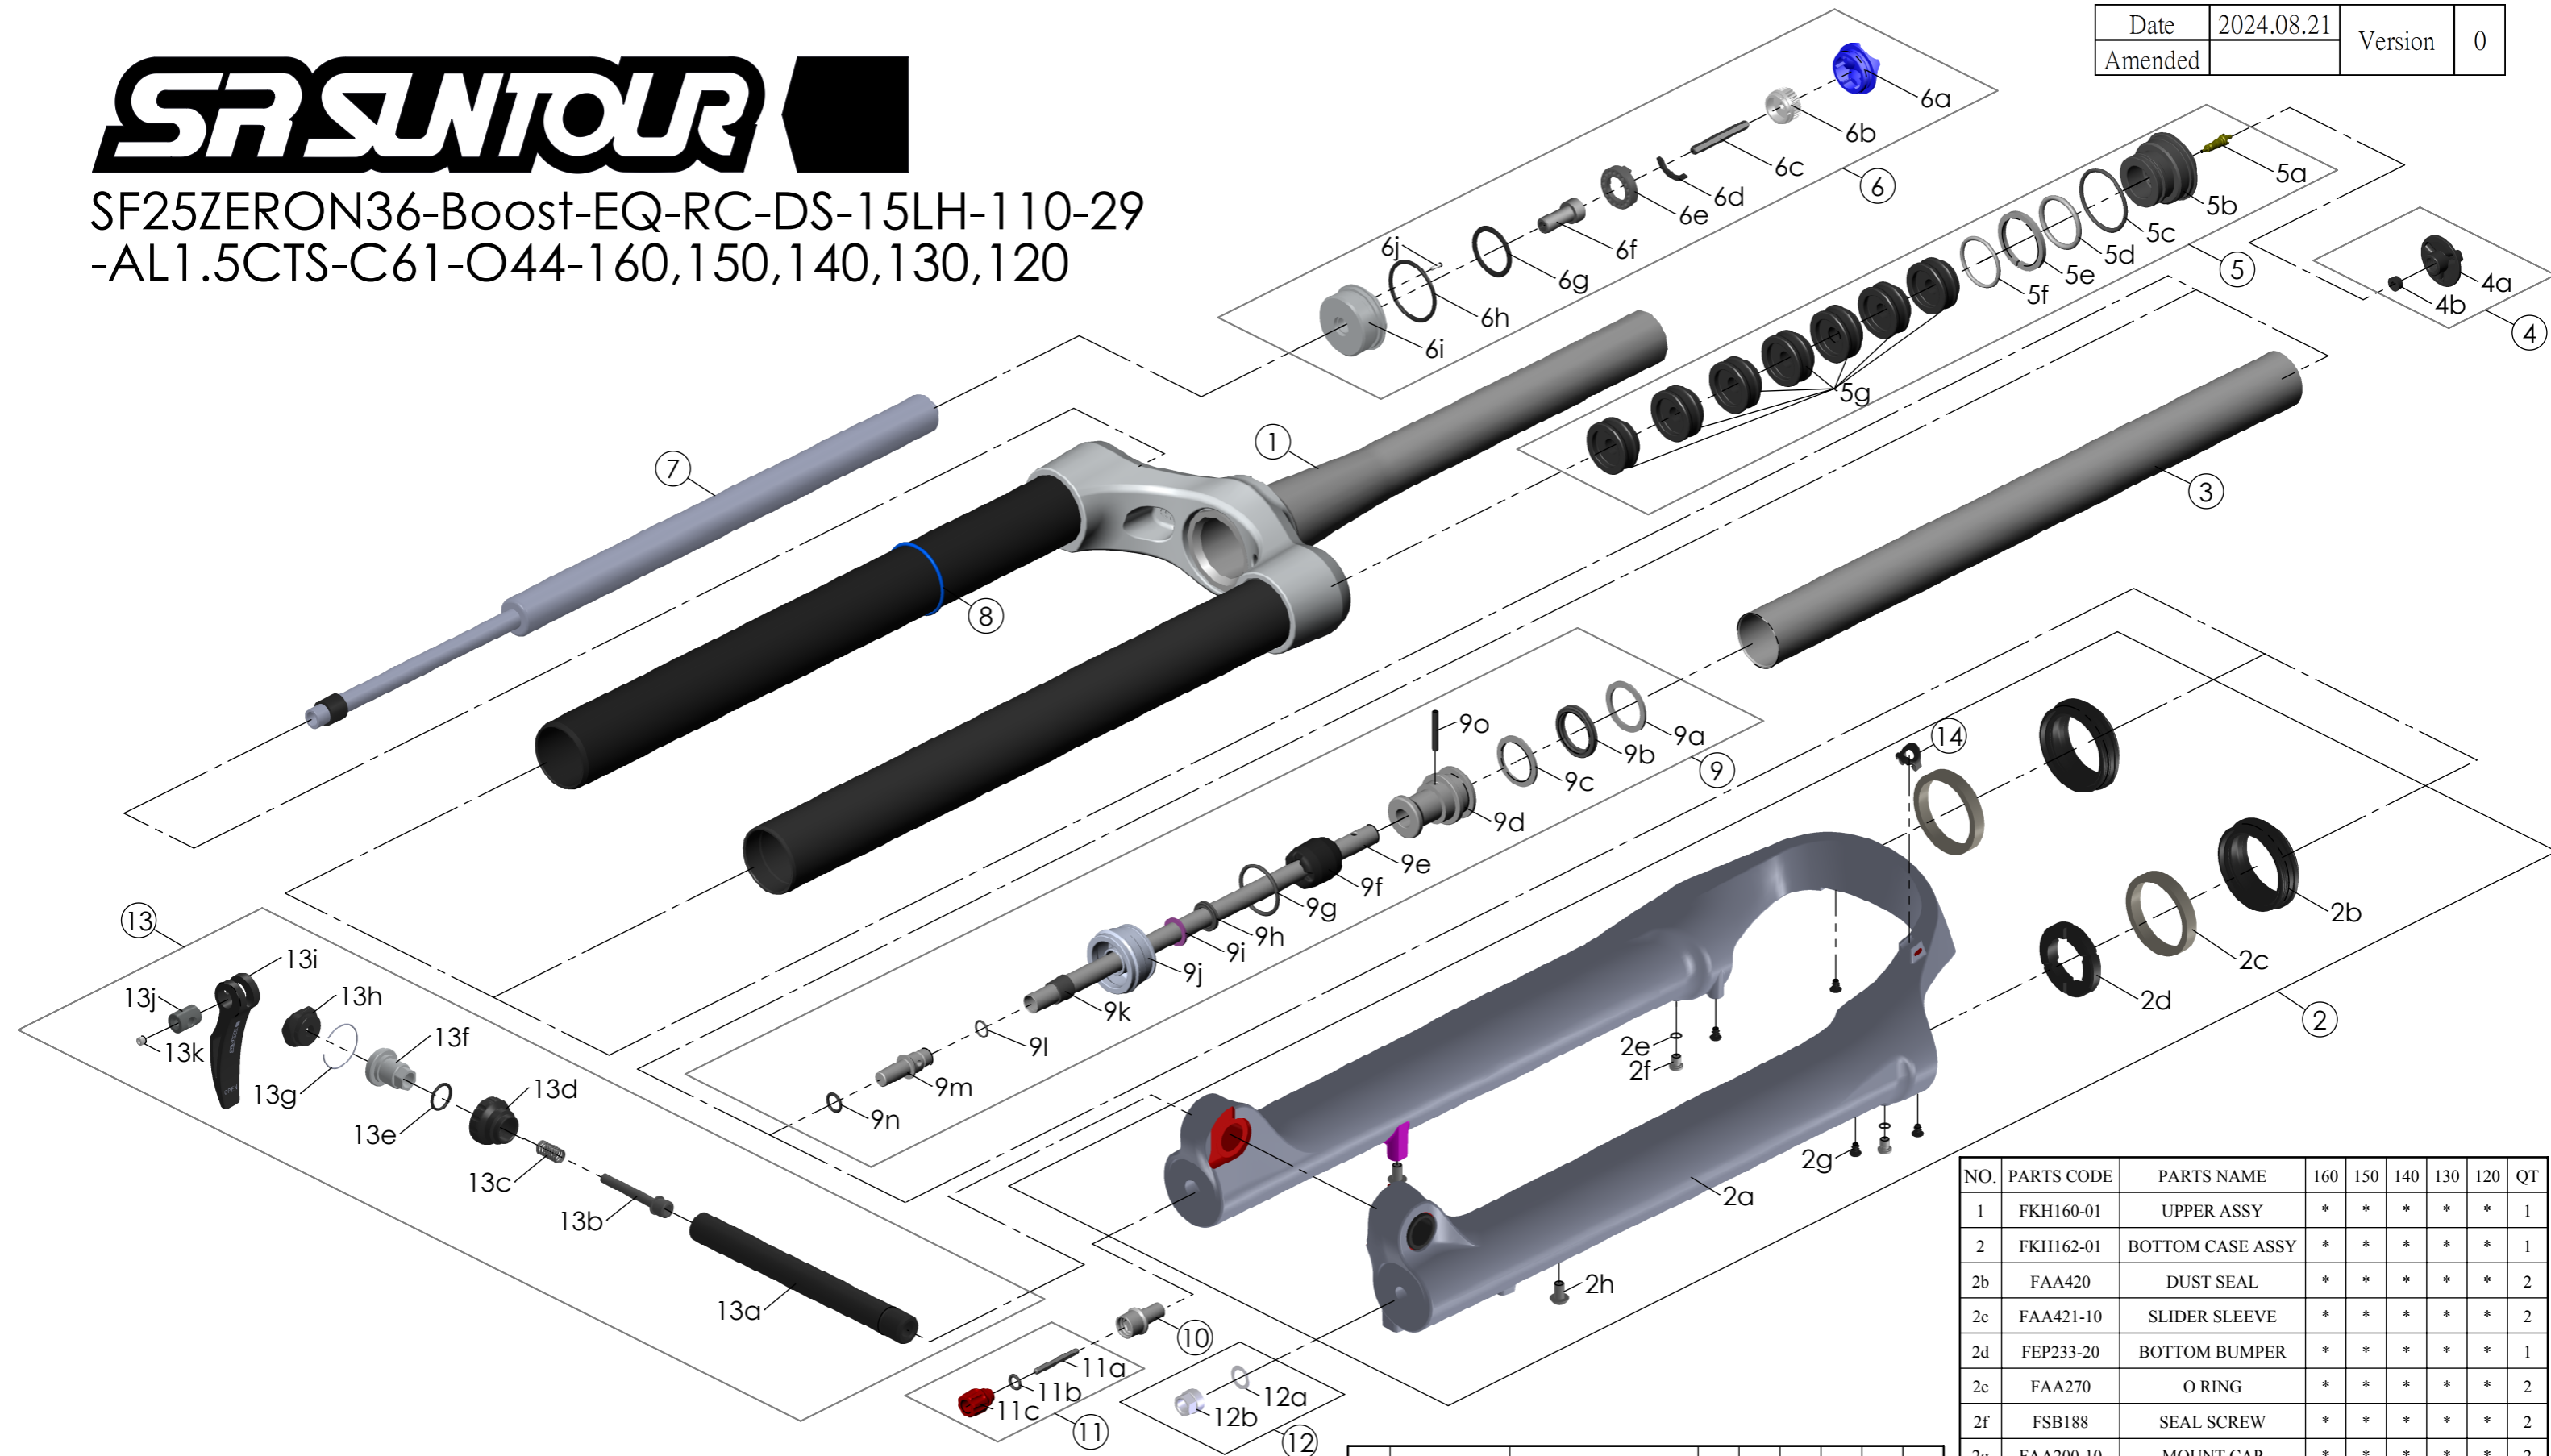

SF25ZERON36-Boost-EQ-RC-DS-15LH-110-29
-AL1.5CTS-C61-O44-160,150,140,130,120

Date	2024.08.21	Version	0
Amended			

NO.	PARTS CODE	PARTS NAME	160	150	140	130	120	QT
10	FSB058-30	DAMPER FIXING BOLT	*	*	*	*	*	1
11	FKA004-40	REBOUND KNOB ASSY	*	*	*	*	*	1
12	FKA063-03	FIXING NUT SET	*	*	*	*	*	1
13	FKA116-02	15LH-110 AXLE SET	*	*	*	*	*	1
14	FEG034	CABLE CLIP	*	*	*	*	*	1

NO.	PARTS CODE	PARTS NAME	160	150	140	130	120	QT
8	FAA397-40	O RING	*	*	*	*	*	1
9	FKH154-00	SUPPORT TUBE ASSY	*					5
	FKH154-01			*				6
	FKH154-02				*			7
	FKH154-03					*		8
	FKH154-04						*	9

NO.	PARTS CODE	PARTS NAME	160	150	140	130	120	QT
5g	FEG270-10	VOLUME REDUCER	*					3
				*				4
					*			5
						*		6
6	FKE576-02	RC KNOB ASSY	*	*	*	*	*	1
7	FUN180-80	RC UNIT	*	*	*	*	*	1

NO.	PARTS CODE	PARTS NAME	160	150	140	130	120	QT
1	FKH160-01	UPPER ASSY	*	*	*	*	*	1
2	FKH162-01	BOTTOM CASE ASSY	*	*	*	*	*	1
2b	FAA420	DUST SEAL	*	*	*	*	*	2
2c	FAA421-10	SLIDER SLEEVE	*	*	*	*	*	2
2d	FEP233-20	BOTTOM BUMPER	*	*	*	*	*	1
2e	FAA270	O RING	*	*	*	*	*	2
2f	FSB188	SEAL SCREW	*	*	*	*	*	2
2g	FAA200-10	MOUNT CAP	*	*	*	*	*	2
2h	FSB203	FIXING BOLT	*	*	*	*	*	2
3	FPE099-01	Air Cylinder	*	*	*	*	*	1
4	FKE595	VALVE CAP ASSY	*	*	*	*	*	1
5	FKE594	AIR CAP ASSY	*					1
	FKE579-10			*				1
	FKE579-20				*			1
	FKE579-30					*		1
	FKE627-40						*	1