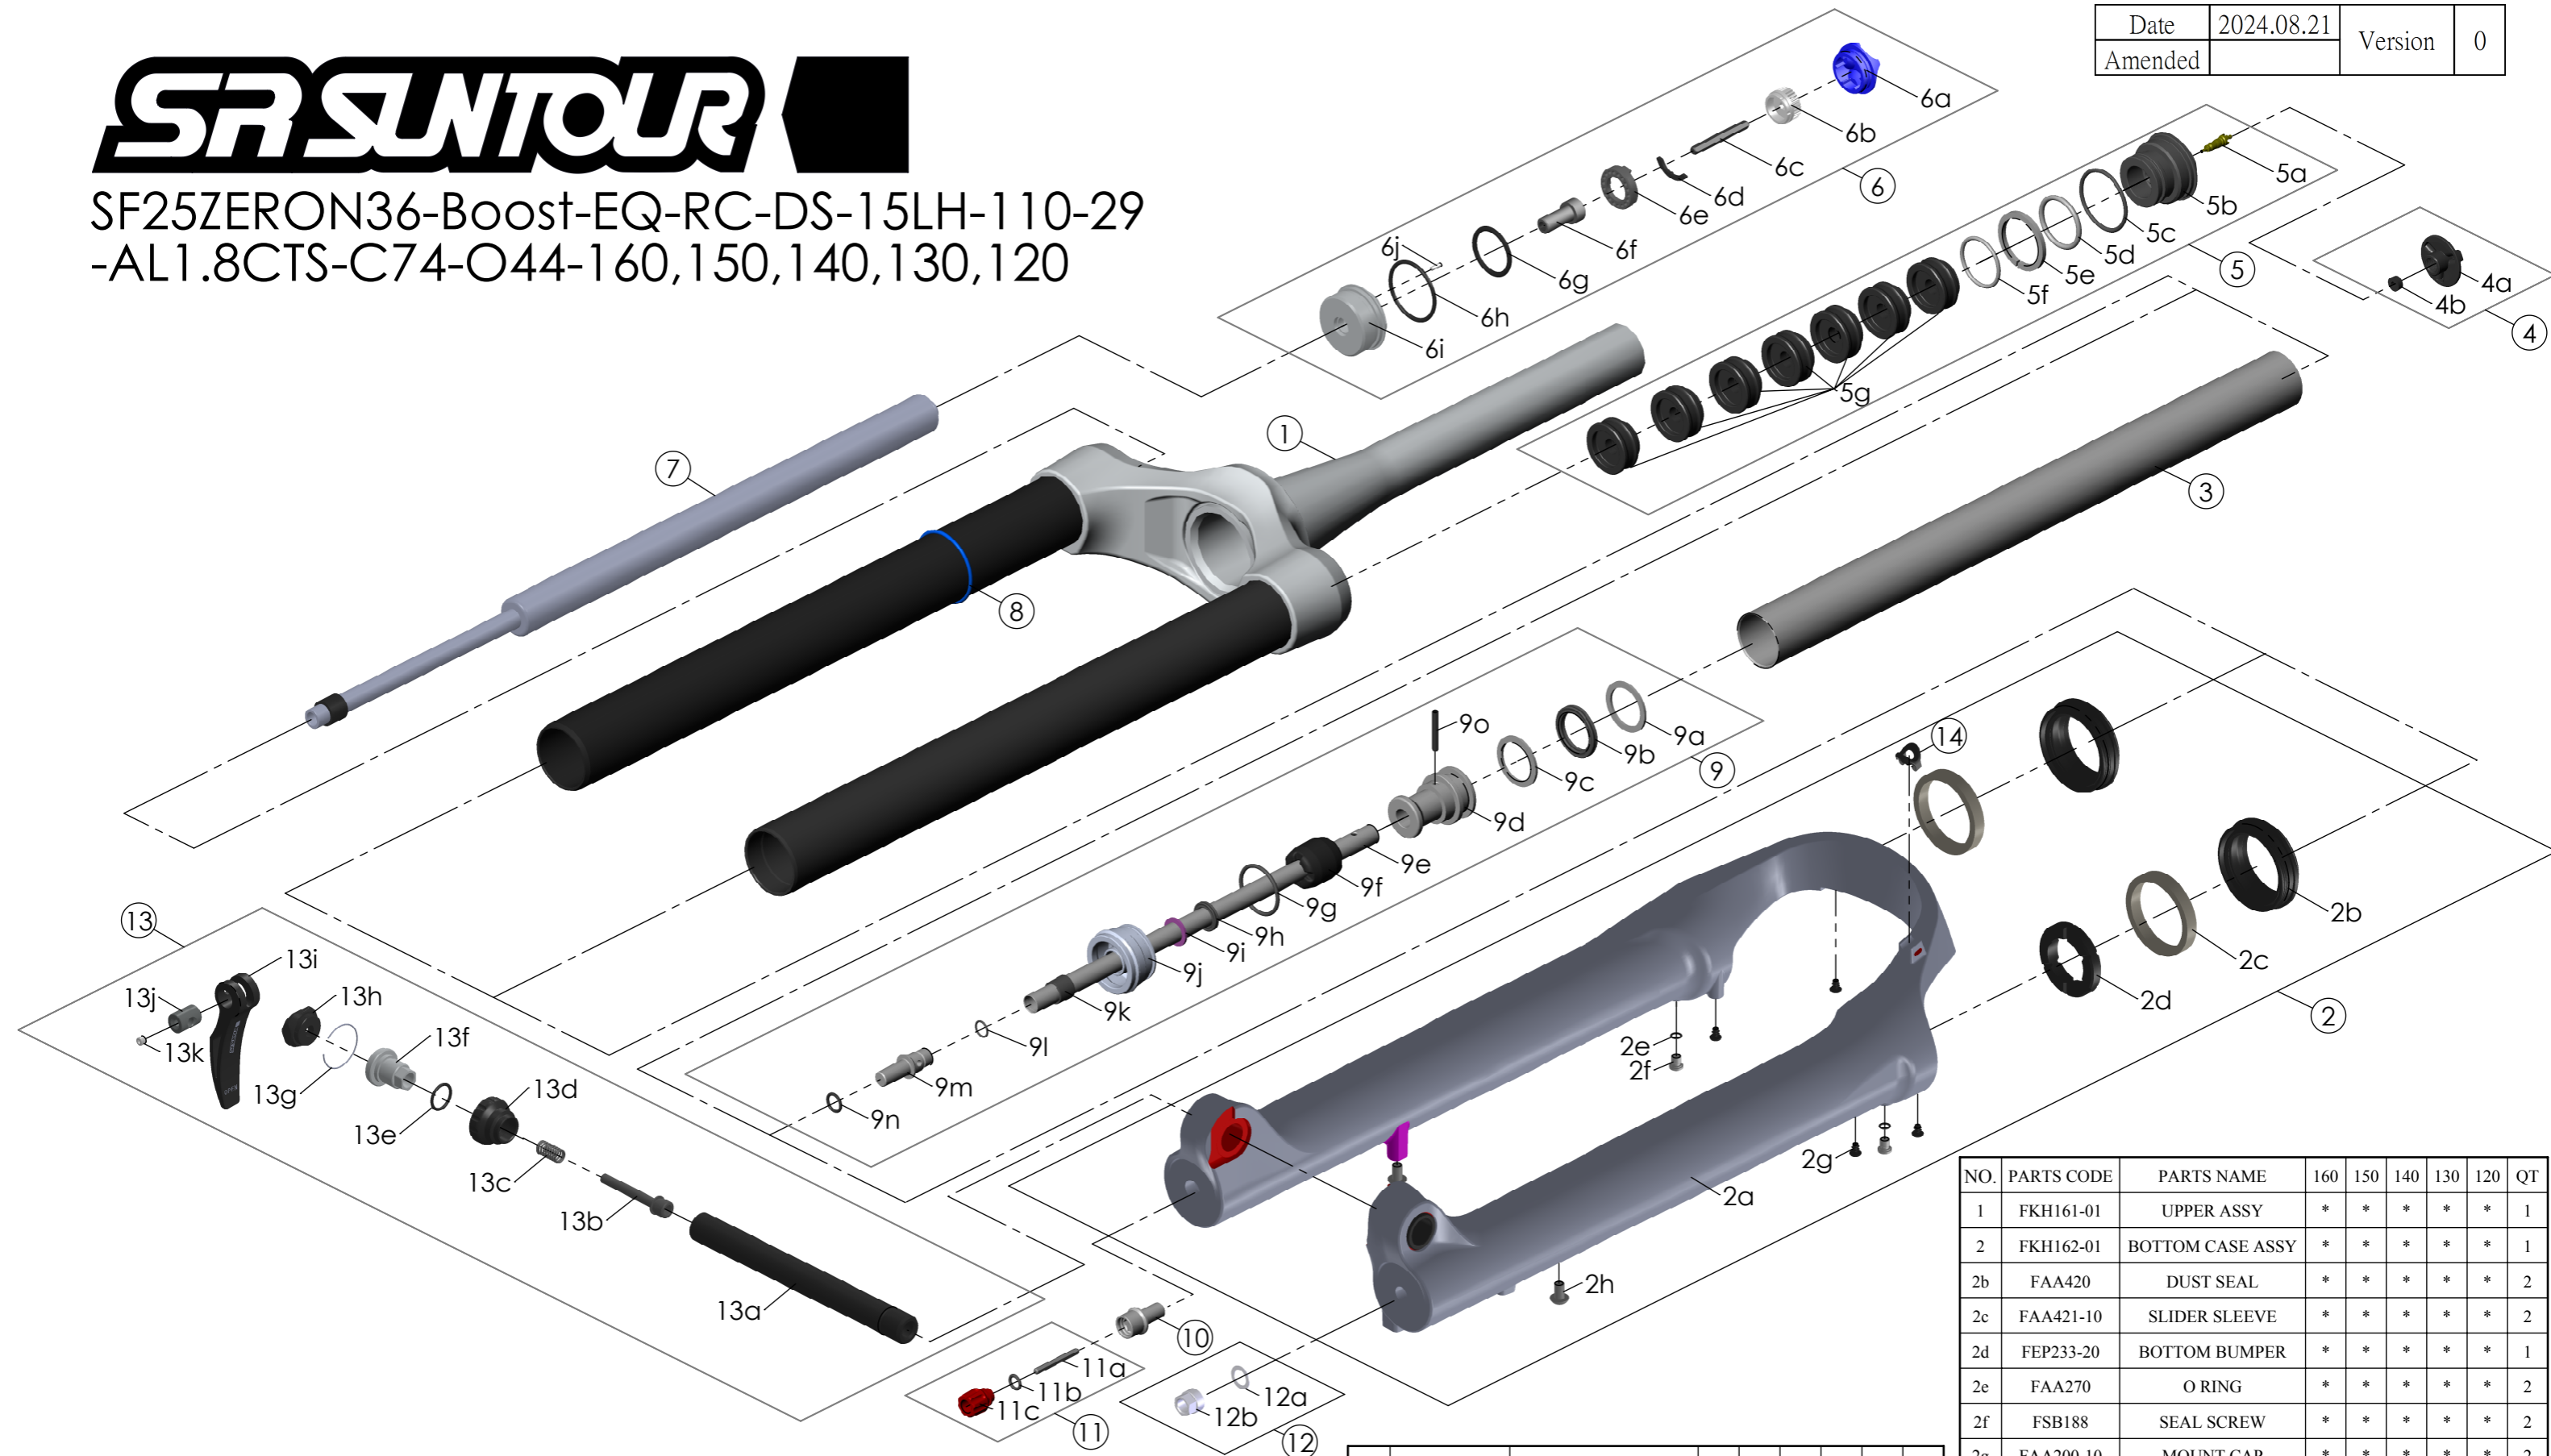

SF25ZERON36-Boost-EQ-RC-DS-15LH-110-29
-AL1.8CTS-C74-O44-160,150,140,130,120

Date	2024.08.21	Version	0
Amended			

NO.	PARTS CODE	PARTS NAME	160	150	140	130	120	QT
10	FSB058-30	DAMPER FIXING BOLT	*	*	*	*	*	1
11	FKA004-40	REBOUND KNOB ASSY	*	*	*	*	*	1
12	FKA063-03	FIXING NUT SET	*	*	*	*	*	1
13	FKA116-02	15LH-110 AXLE SET	*	*	*	*	*	1
14	FEG034	CABLE CLIP	*	*	*	*	*	1

NO.	PARTS CODE	PARTS NAME	160	150	140	130	120	QT
8	FAA397-40	O RING	*	*	*	*	*	1
9	FKH154-00	SUPPORT TUBE ASSY	*					5
	FKH154-01			*				6
	FKH154-02				*			7
	FKH154-03					*		8
	FKH154-04						*	9

NO.	PARTS CODE	PARTS NAME	160	150	140	130	120	QT
5g	FEG270-10	VOLUME REDUCER	*					3
				*				4
					*			5
6	FKE576-02	RC KNOB ASSY	*	*	*	*	*	1
7	FUN180-80	RC UNIT	*	*	*	*	*	1

NO.	PARTS CODE	PARTS NAME	160	150	140	130	120	QT
1	FKH161-01	UPPER ASSY	*	*	*	*	*	1
2	FKH162-01	BOTTOM CASE ASSY	*	*	*	*	*	1
2b	FAA420	DUST SEAL	*	*	*	*	*	2
2c	FAA421-10	SLIDER SLEEVE	*	*	*	*	*	2
2d	FEP233-20	BOTTOM BUMPER	*	*	*	*	*	1
2e	FAA270	O RING	*	*	*	*	*	2
2f	FSB188	SEAL SCREW	*	*	*	*	*	2
2g	FAA200-10	MOUNT CAP	*	*	*	*	*	2
2h	FSB203	FIXING BOLT	*	*	*	*	*	2
3	FPE099-01	Air Cylinder	*	*	*	*	*	1
4	FKE595	VALVE CAP ASSY	*	*	*	*	*	1
5	FKE594	AIR CAP ASSY	*					1
	FKE579-10			*				1
	FKE579-20				*			1
	FKE579-30					*		1
	FKE627-40						*	1