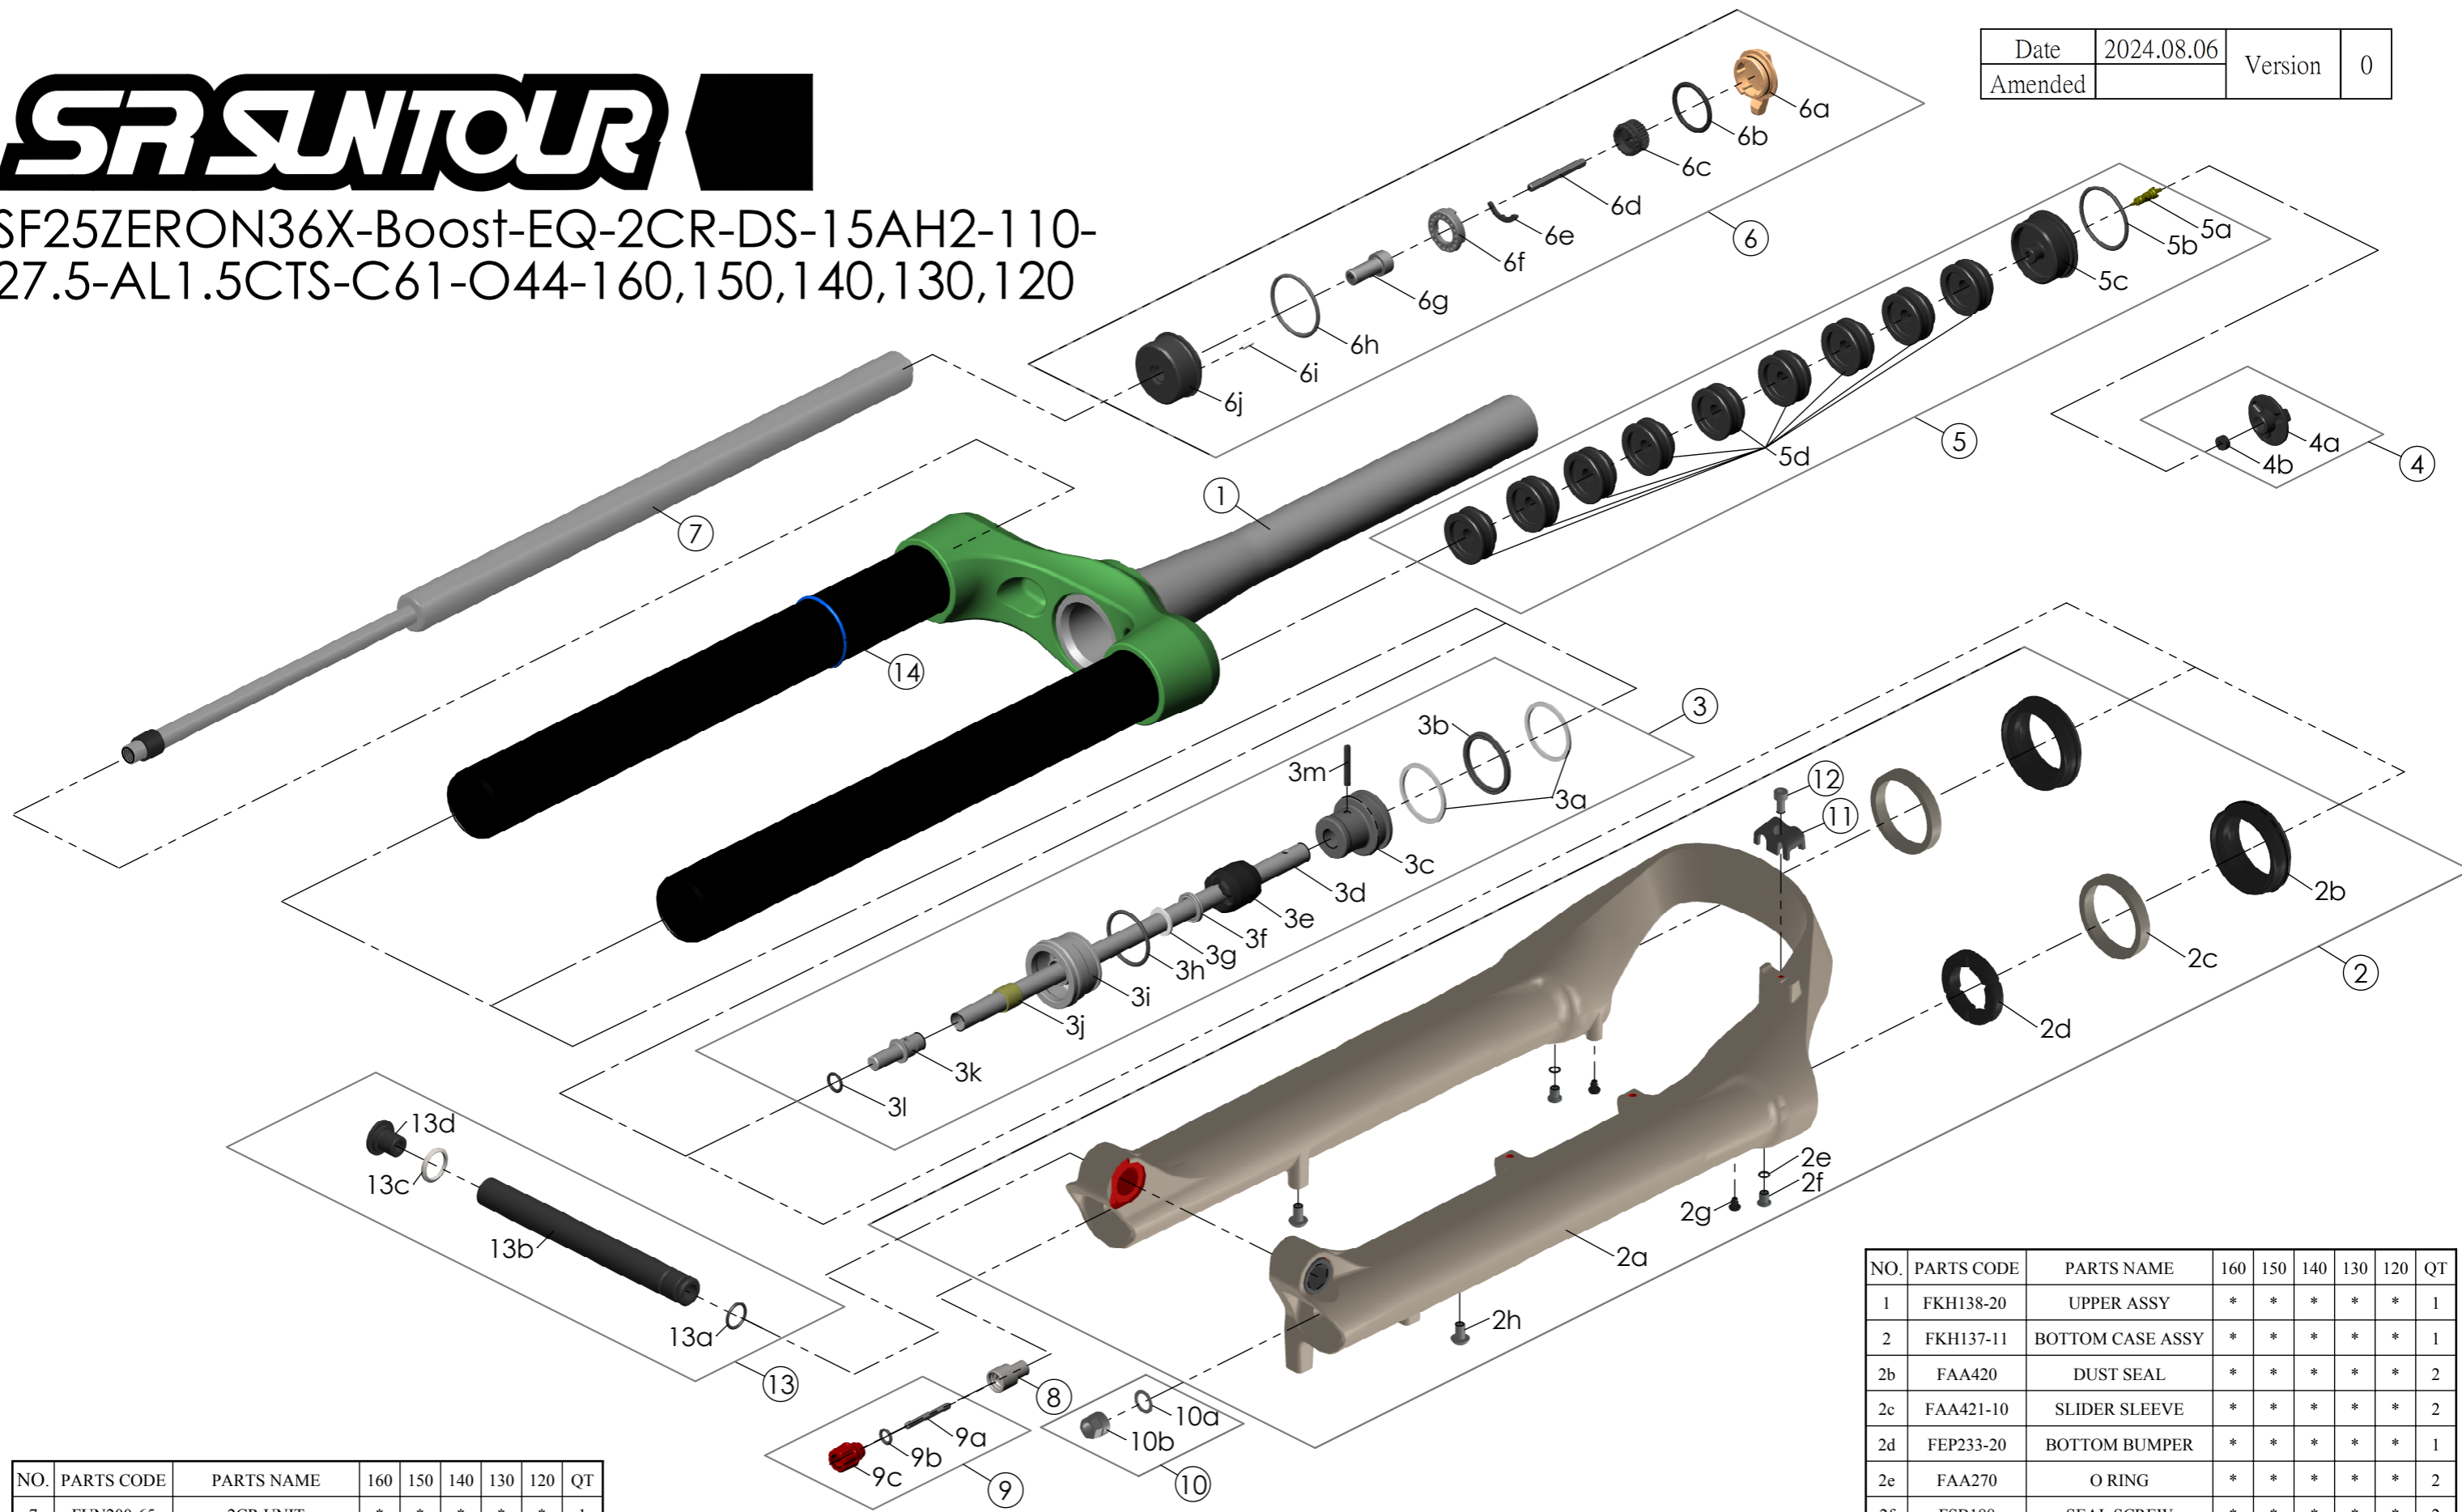

SF25ZERON36X-Boost-EQ-2CR-DS-15AH2-110-27.5-AL1.5CTS-C61-O44-160,150,140,130,120

Date	2024.08.06	Version	0
Amended			

NO.	PARTS CODE	PARTS NAME	160	150	140	130	120	QT
7	FUN200-65	2CR UNIT	*	*	*	*	*	1
8	FSB058	DAMPER FIXING BOLT	*	*	*	*	*	1
9	FKA004-30	REBOUND KNOB ASSY	*	*	*	*	*	1
10	FKA063-03	FIXING NUT SET	*	*	*	*	*	1
11	FEF519	CABLE GUIDE	*	*	*	*	*	1
12	FSB153	GUIDE FIXING BOLT	*	*	*	*	*	1
13	FKA116-02	15LH-110 AXLE SET	*	*	*	*	*	1
14	FAA397-40	O RING	*	*	*	*	*	1

NO.	PARTS CODE	PARTS NAME	160	150	140	130	120	QT
			*					5
				*				6
5f	FEG270	VOLUME REDUCER			*			7
						*		8
							*	9
6	FKE526-28	LO TOP CAP ASSY	*	*	*	*	*	1

NO.	PARTS CODE	PARTS NAME	160	150	140	130	120	QT
4	FKE595	VALVE CAP ASSY	*	*	*	*	*	1
	FKE594-02		*					1
	FKE594-12			*				2
5	FKE594-22	AIR CAP ASSY			*			2
	FKE594-32					*		1
	FKE594-42						*	2

NO.	PARTS CODE	PARTS NAME	160	150	140	130	120	QT
1	FKH138-20	UPPER ASSY	*	*	*	*	*	1
2	FKH137-11	BOTTOM CASE ASSY	*	*	*	*	*	1
2b	FAA420	DUST SEAL	*	*	*	*	*	2
2c	FAA421-10	SLIDER SLEEVE	*	*	*	*	*	2
2d	FEP233-20	BOTTOM BUMPER	*	*	*	*	*	1
2e	FAA270	O RING	*	*	*	*	*	2
2f	FSB188	SEAL SCREW	*	*	*	*	*	2
2g	FAA200-10	MOUNT CAP	*	*	*	*	*	2
2h	FSB203	FIXING BOLT	*	*	*	*	*	2
	FKE627-00		*					1
	FKE627-01			*				1
3	FKE627-02	AIR CYLINDER ASSY			*			1
	FKE627-03					*		1
	FKE627-04						*	1