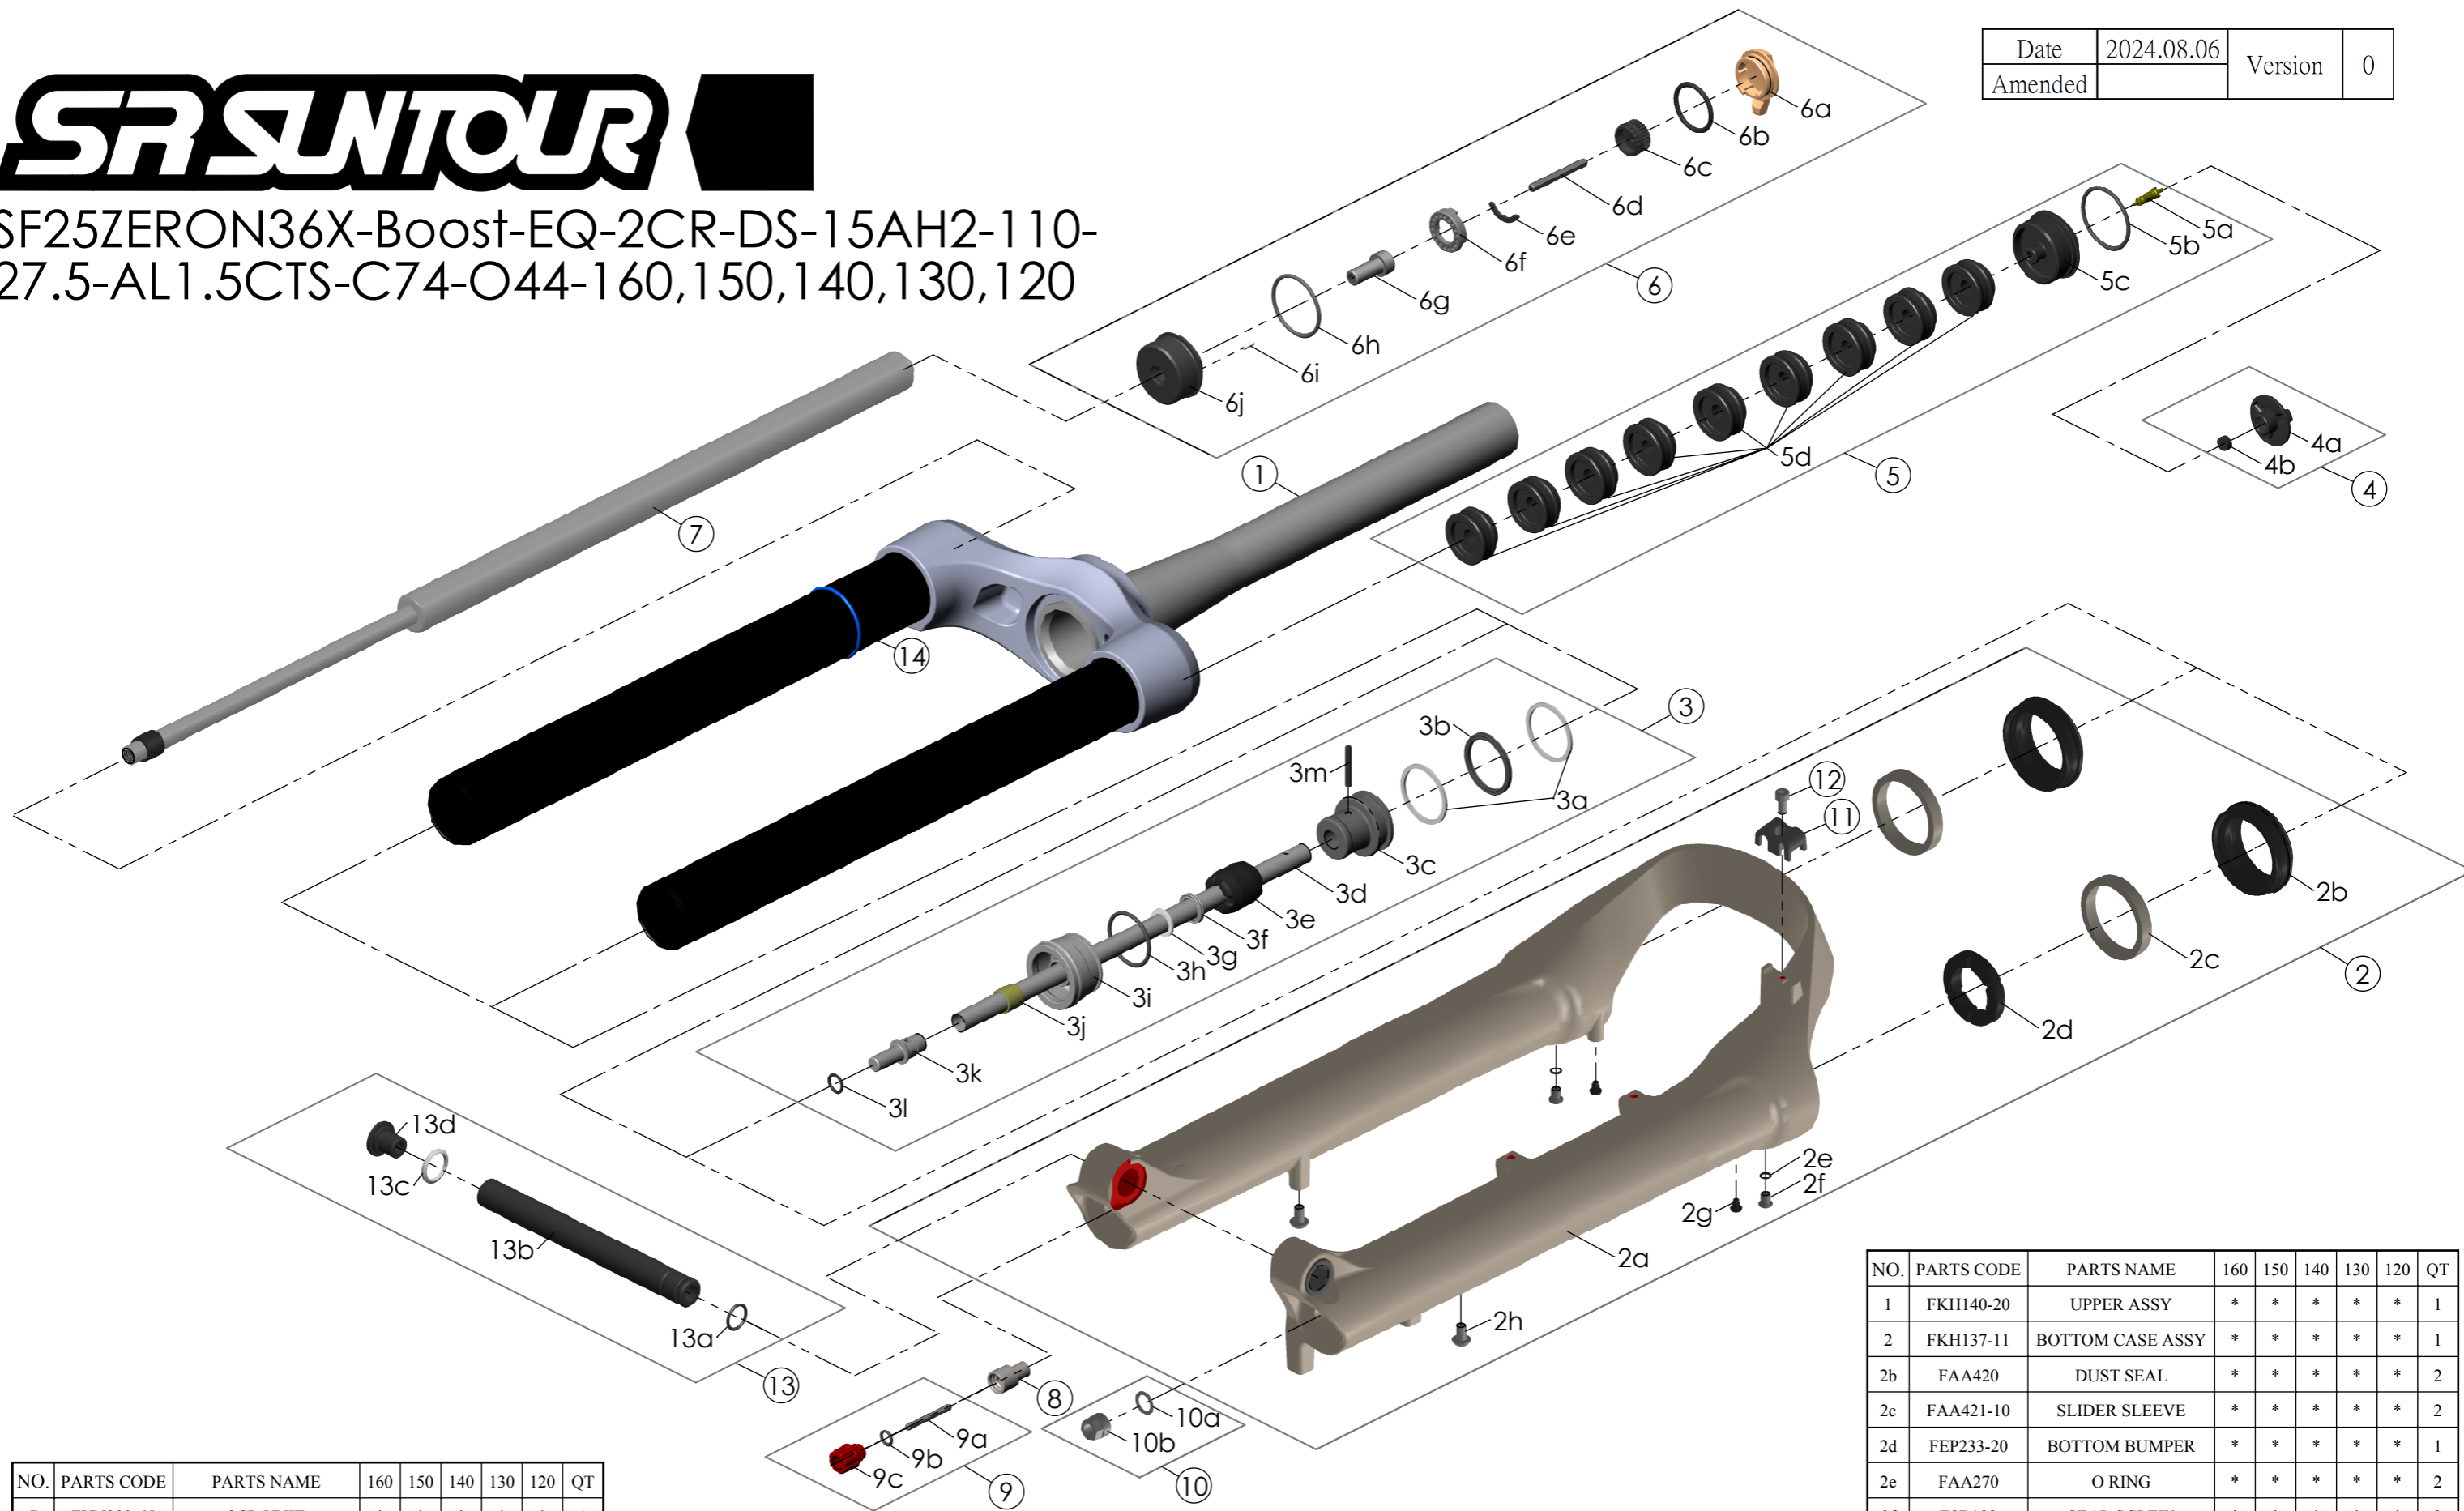

SF25ZERON36X-Boost-EQ-2CR-DS-15AH2-110-27.5-AL1.5CTS-C74-O44-160,150,140,130,120

Date	2024.08.06	Version	0
Amended			

NO.	PARTS CODE	PARTS NAME	160	150	140	130	120	QT
7	FUN200-65	2CR UNIT	*	*	*	*	*	1
8	FSB058	DAMPER FIXING BOLT	*	*	*	*	*	1
9	FKA004-30	REBOUND KNOB ASSY	*	*	*	*	*	1
10	FKA063-03	FIXING NUT SET	*	*	*	*	*	1
11	FEF519	CABLE GUIDE	*	*	*	*	*	1
12	FSB153	GUIDE FIXING BOLT	*	*	*	*	*	1
13	FKA116-02	15LH-110 AXLE SET	*	*	*	*	*	1
14	FAA397-40	O RING	*	*	*	*	*	1

NO.	PARTS CODE	PARTS NAME	160	150	140	130	120	QT
			*					5
				*				6
5f	FEG270	VOLUME REDUCER			*			7
						*		8
							*	9
6	FKE526-28	LO TOP CAP ASSY	*	*	*	*	*	1

NO.	PARTS CODE	PARTS NAME	160	150	140	130	120	QT
4	FKE595	VALVE CAP ASSY	*	*	*	*	*	1
	FKE594-02		*					1
	FKE594-12			*				2
5	FKE594-22	AIR CAP ASSY			*			2
	FKE594-32					*		1
	FKE594-42						*	2

NO.	PARTS CODE	PARTS NAME	160	150	140	130	120	QT
1	FKH140-20	UPPER ASSY	*	*	*	*	*	1
2	FKH137-11	BOTTOM CASE ASSY	*	*	*	*	*	1
2b	FAA420	DUST SEAL	*	*	*	*	*	2
2c	FAA421-10	SLIDER SLEEVE	*	*	*	*	*	2
2d	FEP233-20	BOTTOM BUMPER	*	*	*	*	*	1
2e	FAA270	O RING	*	*	*	*	*	2
2f	FSB188	SEAL SCREW	*	*	*	*	*	2
2g	FAA200-10	MOUNT CAP	*	*	*	*	*	2
2h	FSB203	FIXING BOLT	*	*	*	*	*	2
	FKE627-00			*				1
	FKE627-01			*				1
3	FKE627-02	AIR CYLINDER ASSY			*			1
	FKE627-03					*		1
	FKE627-04						*	1