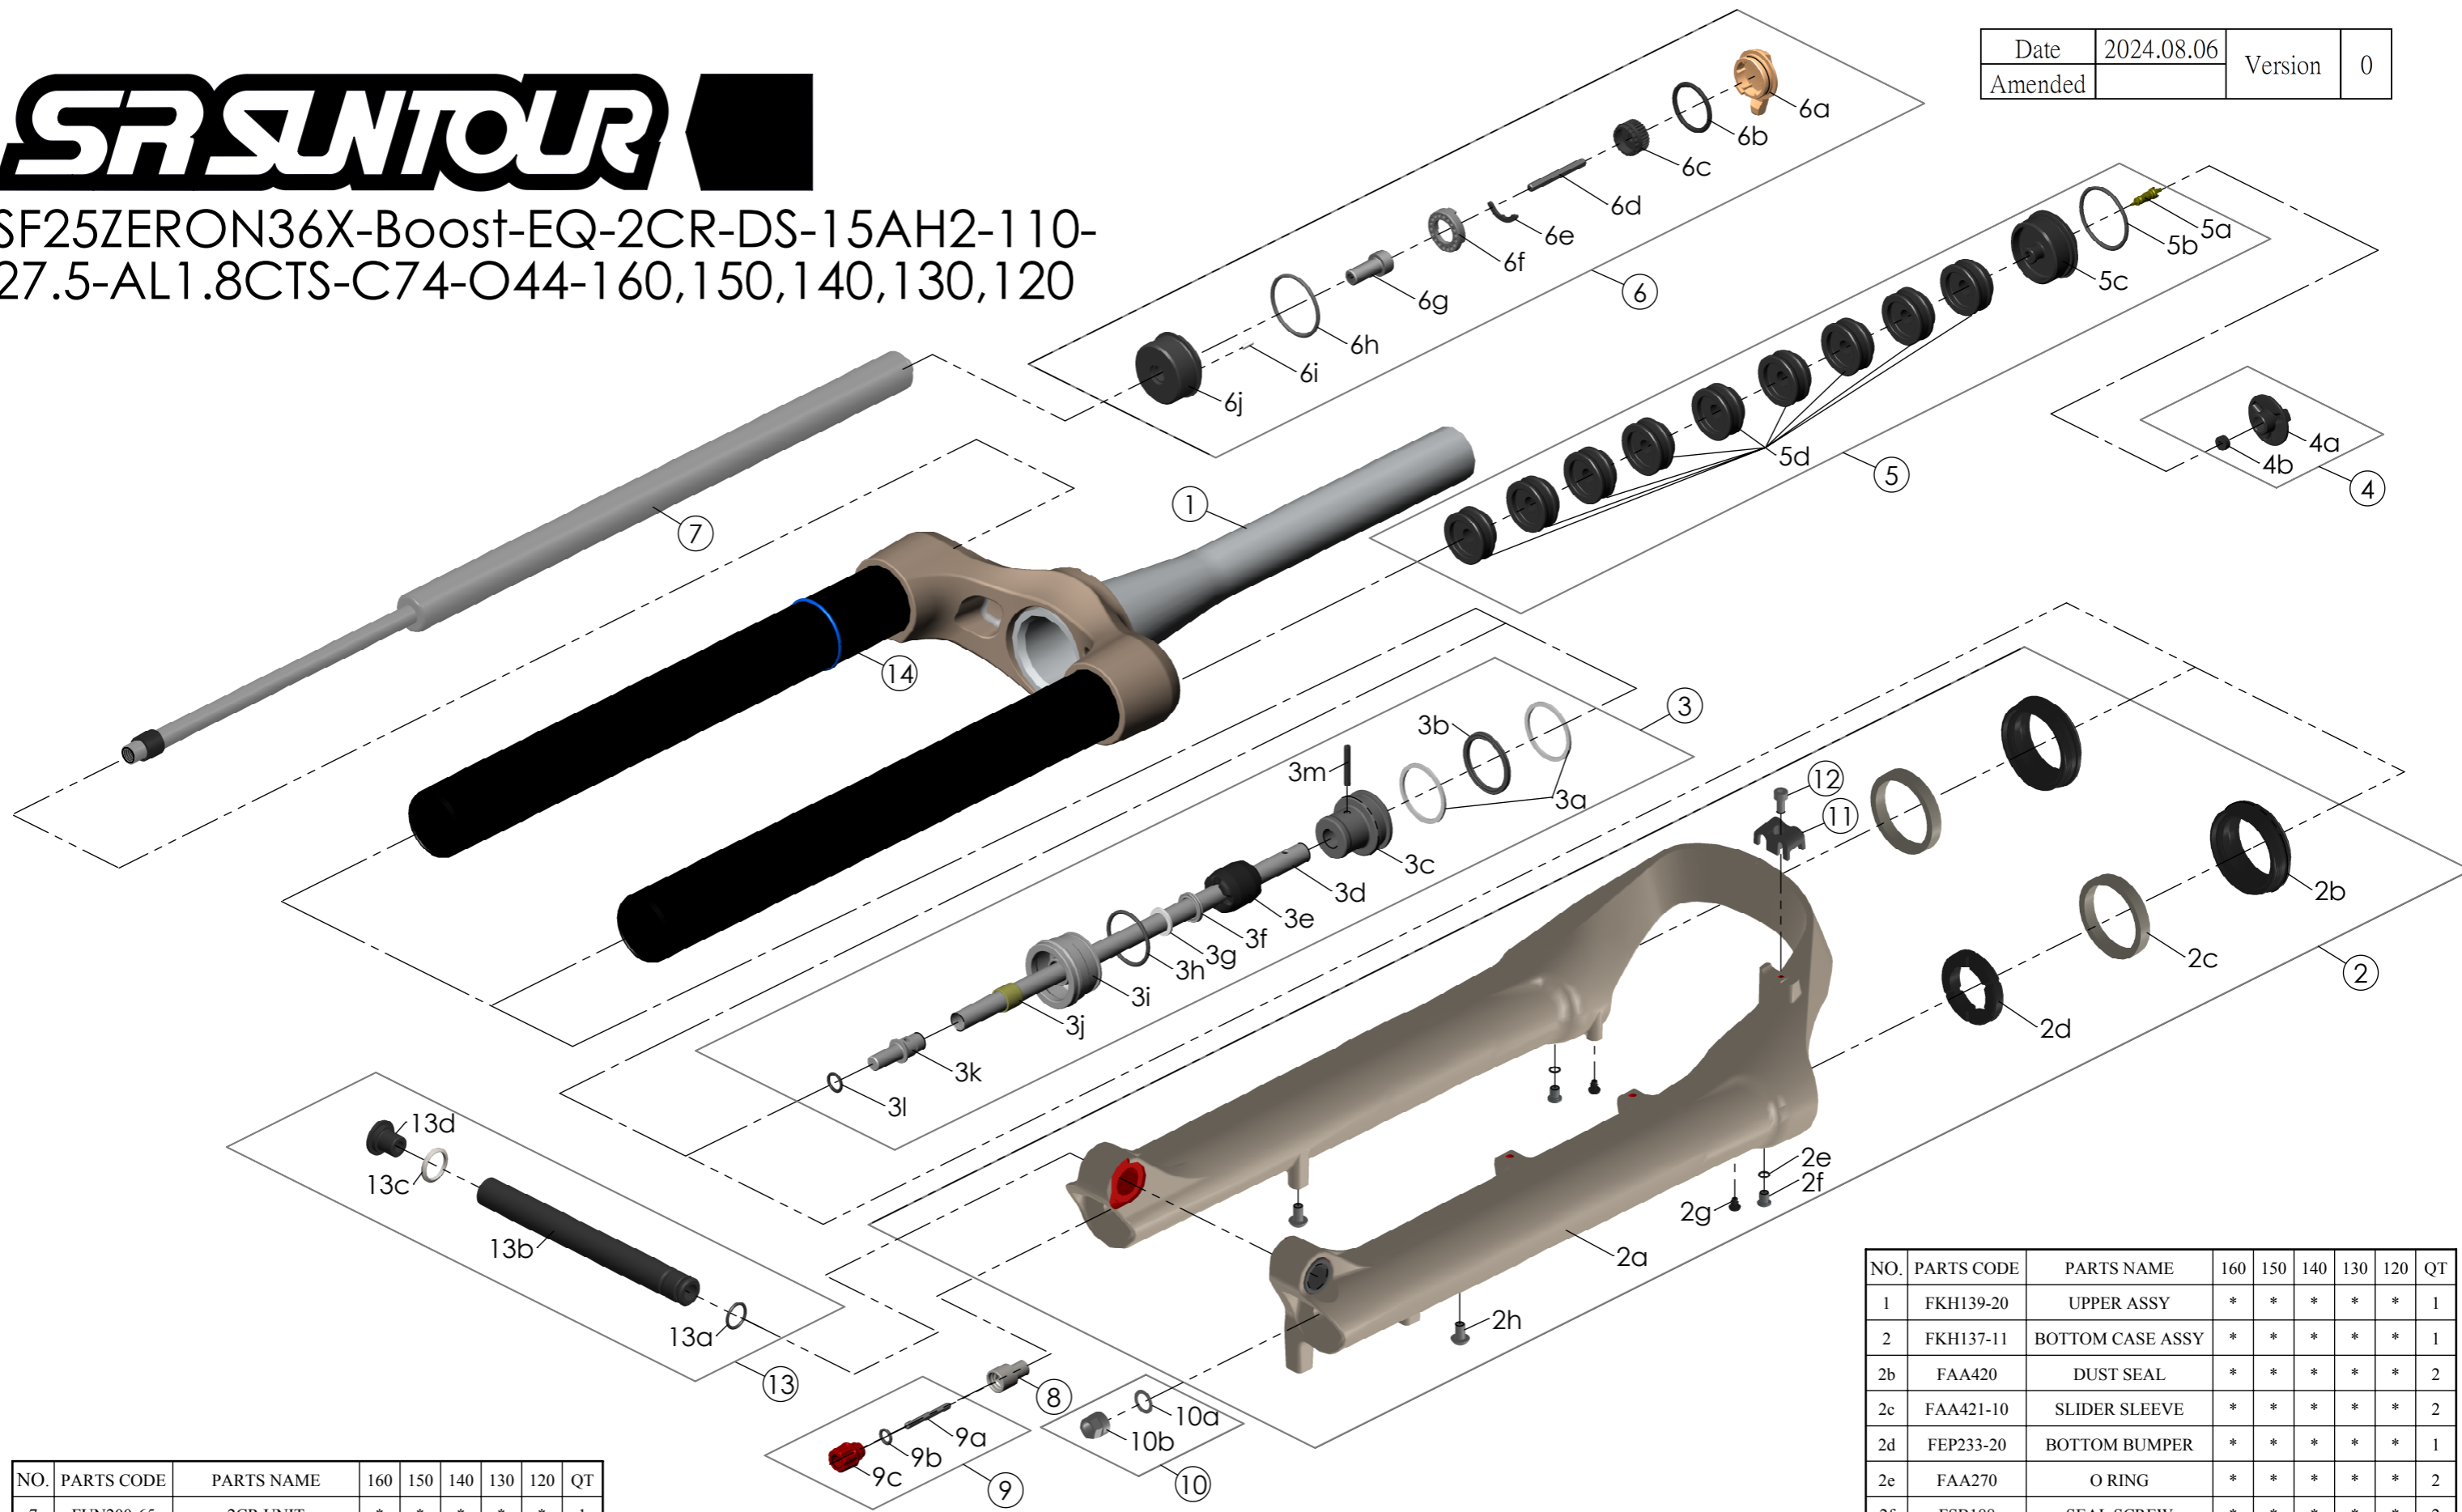

SF25ZERON36X-Boost-EQ-2CR-DS-15AH2-110-27.5-AL1.8CTS-C74-O44-160,150,140,130,120

Date	2024.08.06	Version	0
Amended			

NO.	PARTS CODE	PARTS NAME	160	150	140	130	120	QT
7	FUN200-65	2CR UNIT	*	*	*	*	*	1
8	FSB058	DAMPER FIXING BOLT	*	*	*	*	*	1
9	FKA004-30	REBOUND KNOB ASSY	*	*	*	*	*	1
10	FKA063-03	FIXING NUT SET	*	*	*	*	*	1
11	FEF519	CABLE GUIDE	*	*	*	*	*	1
12	FSB153	GUIDE FIXING BOLT	*	*	*	*	*	1
13	FKA116-02	15LH-110 AXLE SET	*	*	*	*	*	1
14	FAA397-40	O RING	*	*	*	*	*	1

NO.	PARTS CODE	PARTS NAME	160	150	140	130	120	QT
			*					5
				*				6
5f	FEG270	VOLUME REDUCER			*			7
						*		8
							*	9
6	FKE526-28	LO TOP CAP ASSY	*	*	*	*	*	1

NO.	PARTS CODE	PARTS NAME	160	150	140	130	120	QT
4	FKE595	VALVE CAP ASSY	*	*	*	*	*	1
	FKE594-02		*					1
	FKE594-12			*				2
5	FKE594-22	AIR CAP ASSY			*			2
	FKE594-32					*		1
	FKE594-42						*	2

NO.	PARTS CODE	PARTS NAME	160	150	140	130	120	QT
1	FKH139-20	UPPER ASSY	*	*	*	*	*	1
2	FKH137-11	BOTTOM CASE ASSY	*	*	*	*	*	1
2b	FAA420	DUST SEAL	*	*	*	*	*	2
2c	FAA421-10	SLIDER SLEEVE	*	*	*	*	*	2
2d	FEP233-20	BOTTOM BUMPER	*	*	*	*	*	1
2e	FAA270	O RING	*	*	*	*	*	2
2f	FSB188	SEAL SCREW	*	*	*	*	*	2
2g	FAA200-10	MOUNT CAP	*	*	*	*	*	2
2h	FSB203	FIXING BOLT	*	*	*	*	*	2
	FKE627-00			*				1
	FKE627-01			*				1
3	FKE627-02	AIR CYLINDER ASSY			*			1
	FKE627-03					*		1
	FKE627-04						*	1