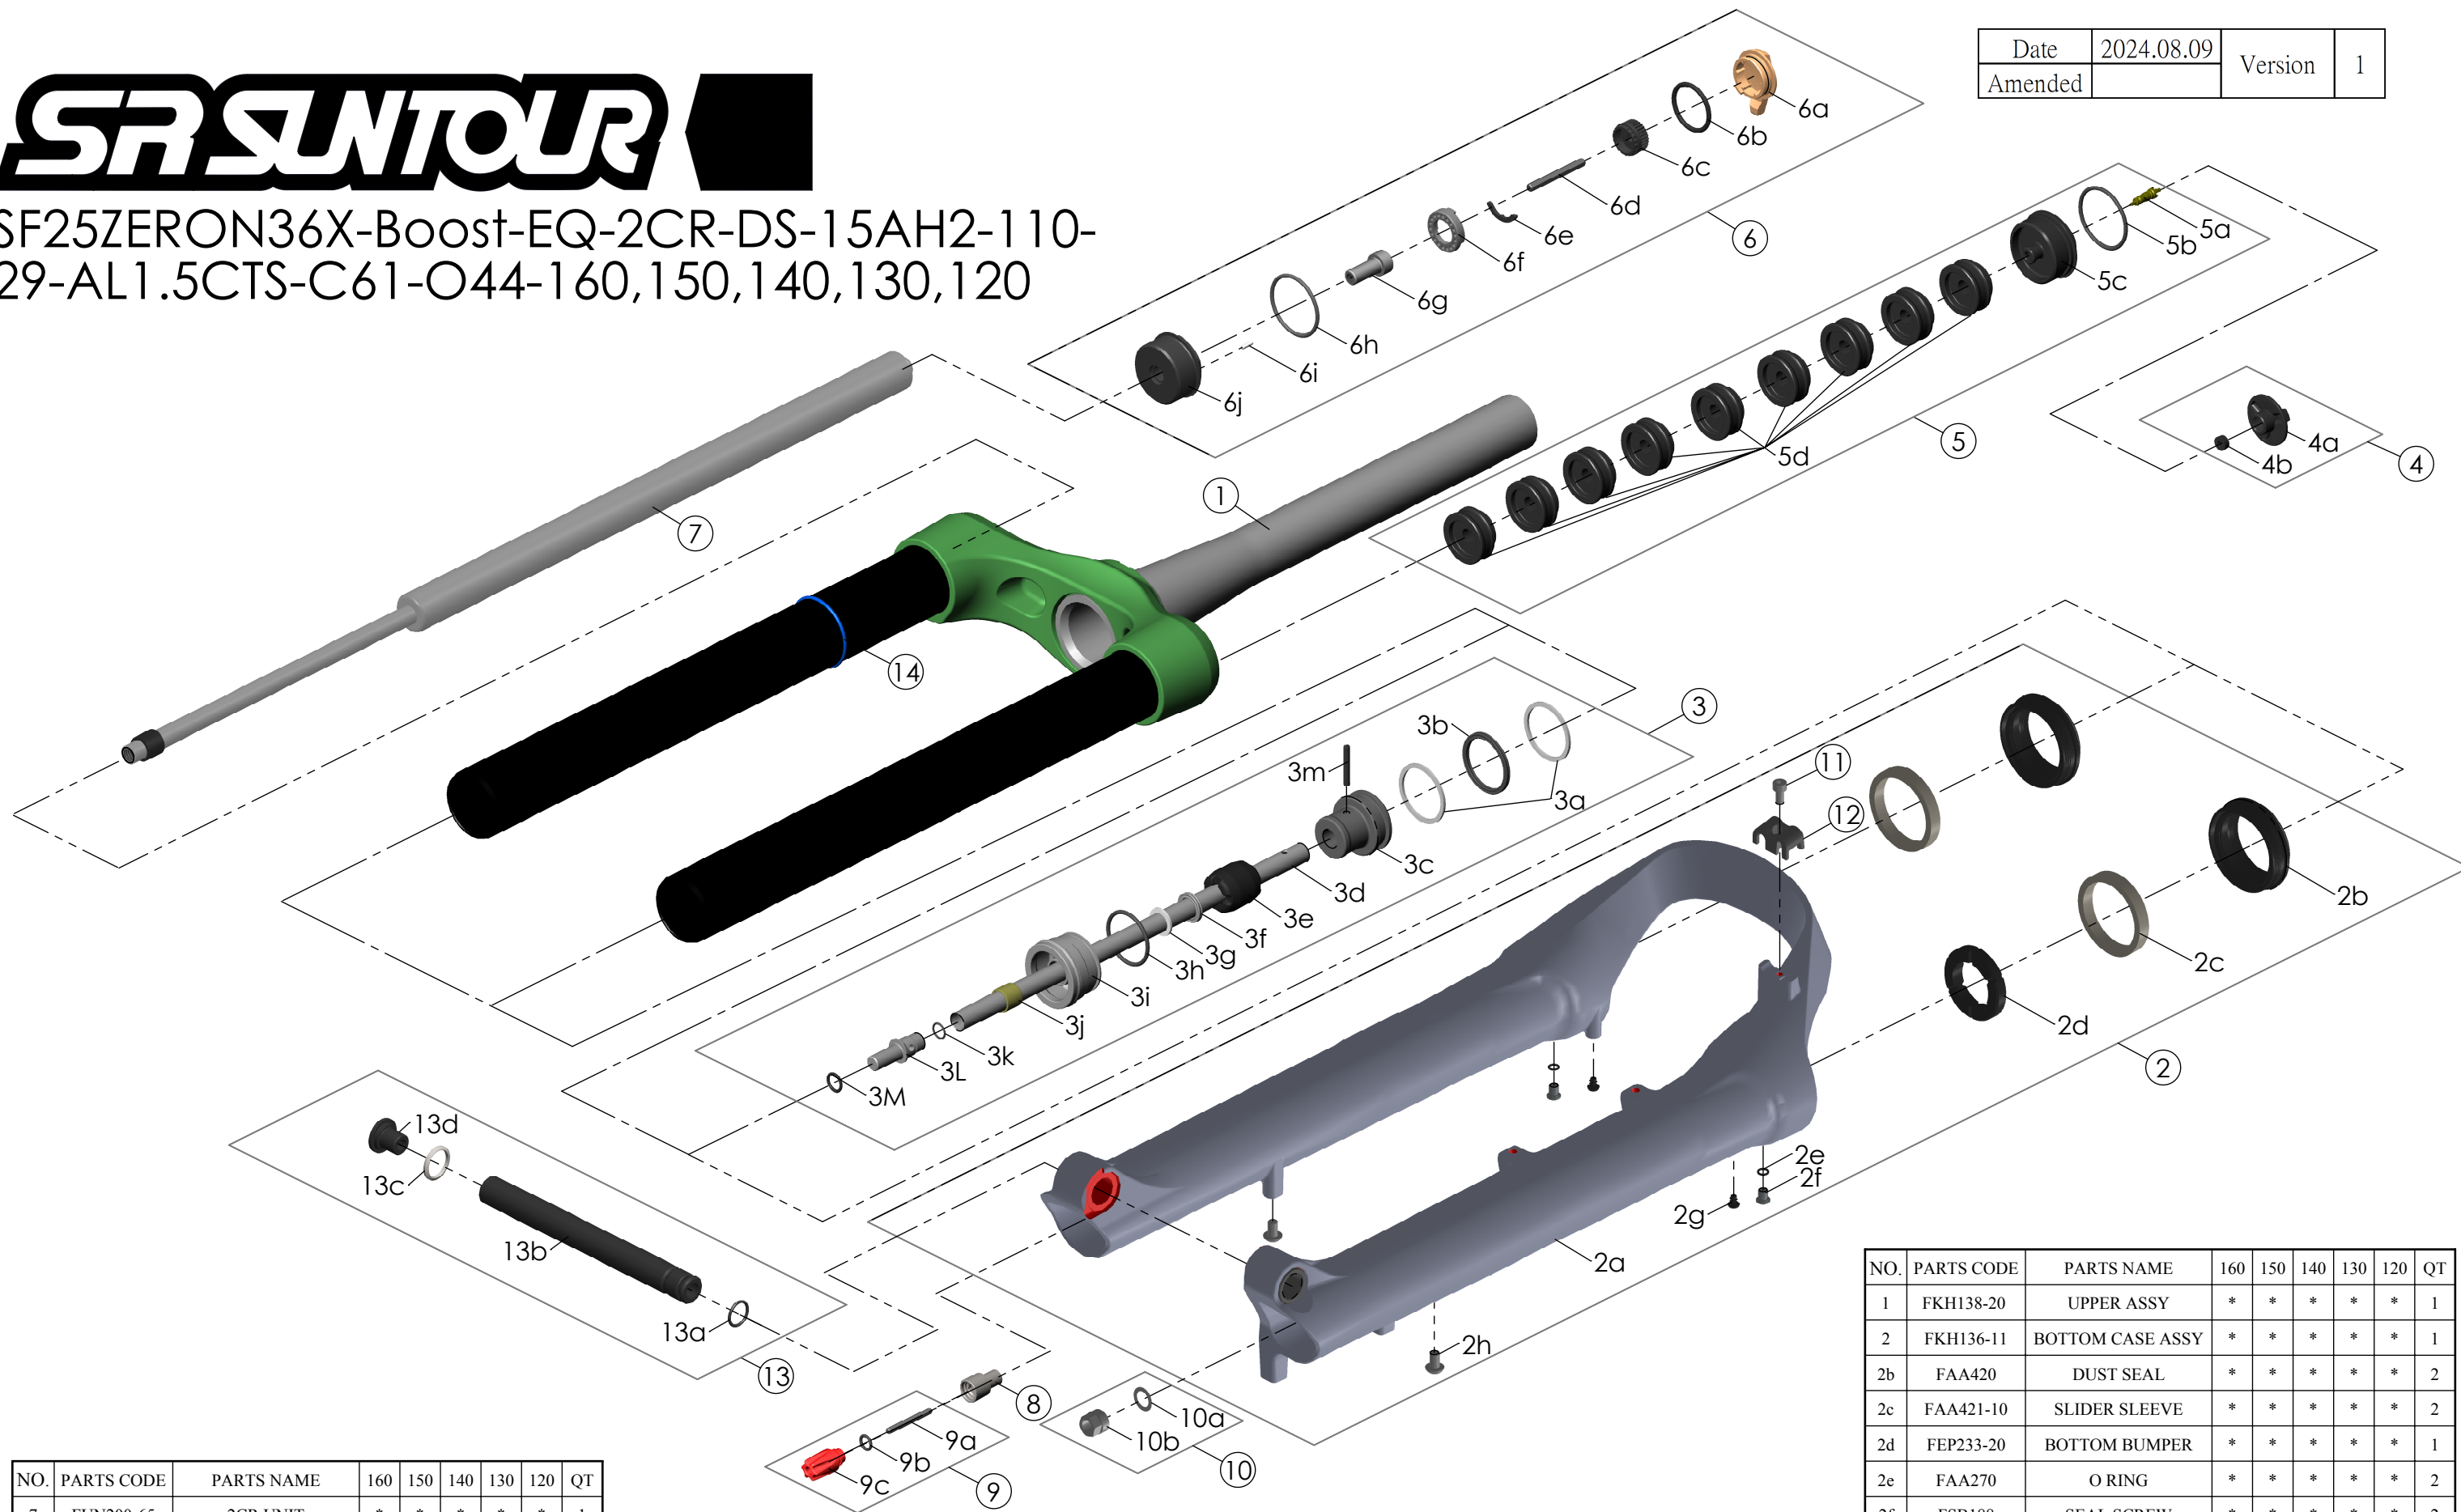

SF25ZERON36X-Boost-EQ-2CR-DS-15AH2-110-29-AL1.5CTS-C61-O44-160,150,140,130,120

Date	2024.08.09	Version	1
Amended			

NO.	PARTS CODE	PARTS NAME	160	150	140	130	120	QT
7	FUN200-65	2CR UNIT	*	*	*	*	*	1
8	FSB058	DAMPER FIXING BOLT	*	*	*	*	*	1
9	FKA004-22	DAMPER KNOB ASSY	*	*	*	*	*	1
10	FKA063-03	FIXING NUT SET	*	*	*	*	*	1
11	FEF519	CABLE GUIDE	*	*	*	*	*	1
12	FSB153	GUIDE FIXING BOLT	*	*	*	*	*	1
13	FKA117-00	15AH2-110 AXLE SET	*	*	*	*	*	1
14	FAA397-40	O RING	*	*	*	*	*	1

NO.	PARTS CODE	PARTS NAME	160	150	140	130	120	QT
5f	FEG270	VOLUME REDUCER	*	*	*	*	*	5
				*				6
					*			7
						*		8
							*	9
6	FKE526-28	LO TOP CAP ASSY	*	*	*	*	*	1

NO.	PARTS CODE	PARTS NAME	160	150	140	130	120	QT
4	FKE595	VALVE CAP ASSY	*	*	*	*	*	1
	FKE594-02		*					1
	FKE594-12			*				2
5	FKE594-22	AIR CAP ASSY			*			2
	FKE594-32					*		1
	FKE594-42						*	2

NO.	PARTS CODE	PARTS NAME	160	150	140	130	120	QT
1	FKH138-20	UPPER ASSY	*	*	*	*	*	1
2	FKH136-11	BOTTOM CASE ASSY	*	*	*	*	*	1
2b	FAA420	DUST SEAL	*	*	*	*	*	2
2c	FAA421-10	SLIDER SLEEVE	*	*	*	*	*	2
2d	FEP233-20	BOTTOM BUMPER	*	*	*	*	*	1
2e	FAA270	O RING	*	*	*	*	*	2
2f	FSB188	SEAL SCREW	*	*	*	*	*	2
2g	FAA200-10	MOUNT CAP	*	*	*	*	*	2
2h	FSB203	FIXING BOLT	*	*	*	*	*	2
3	FKE627-00	AIR CYLINDER ASSY	*					1
	FKE627-01			*				1
	FKE627-02				*			1
	FKE627-03					*		1
	FKE627-04						*	1