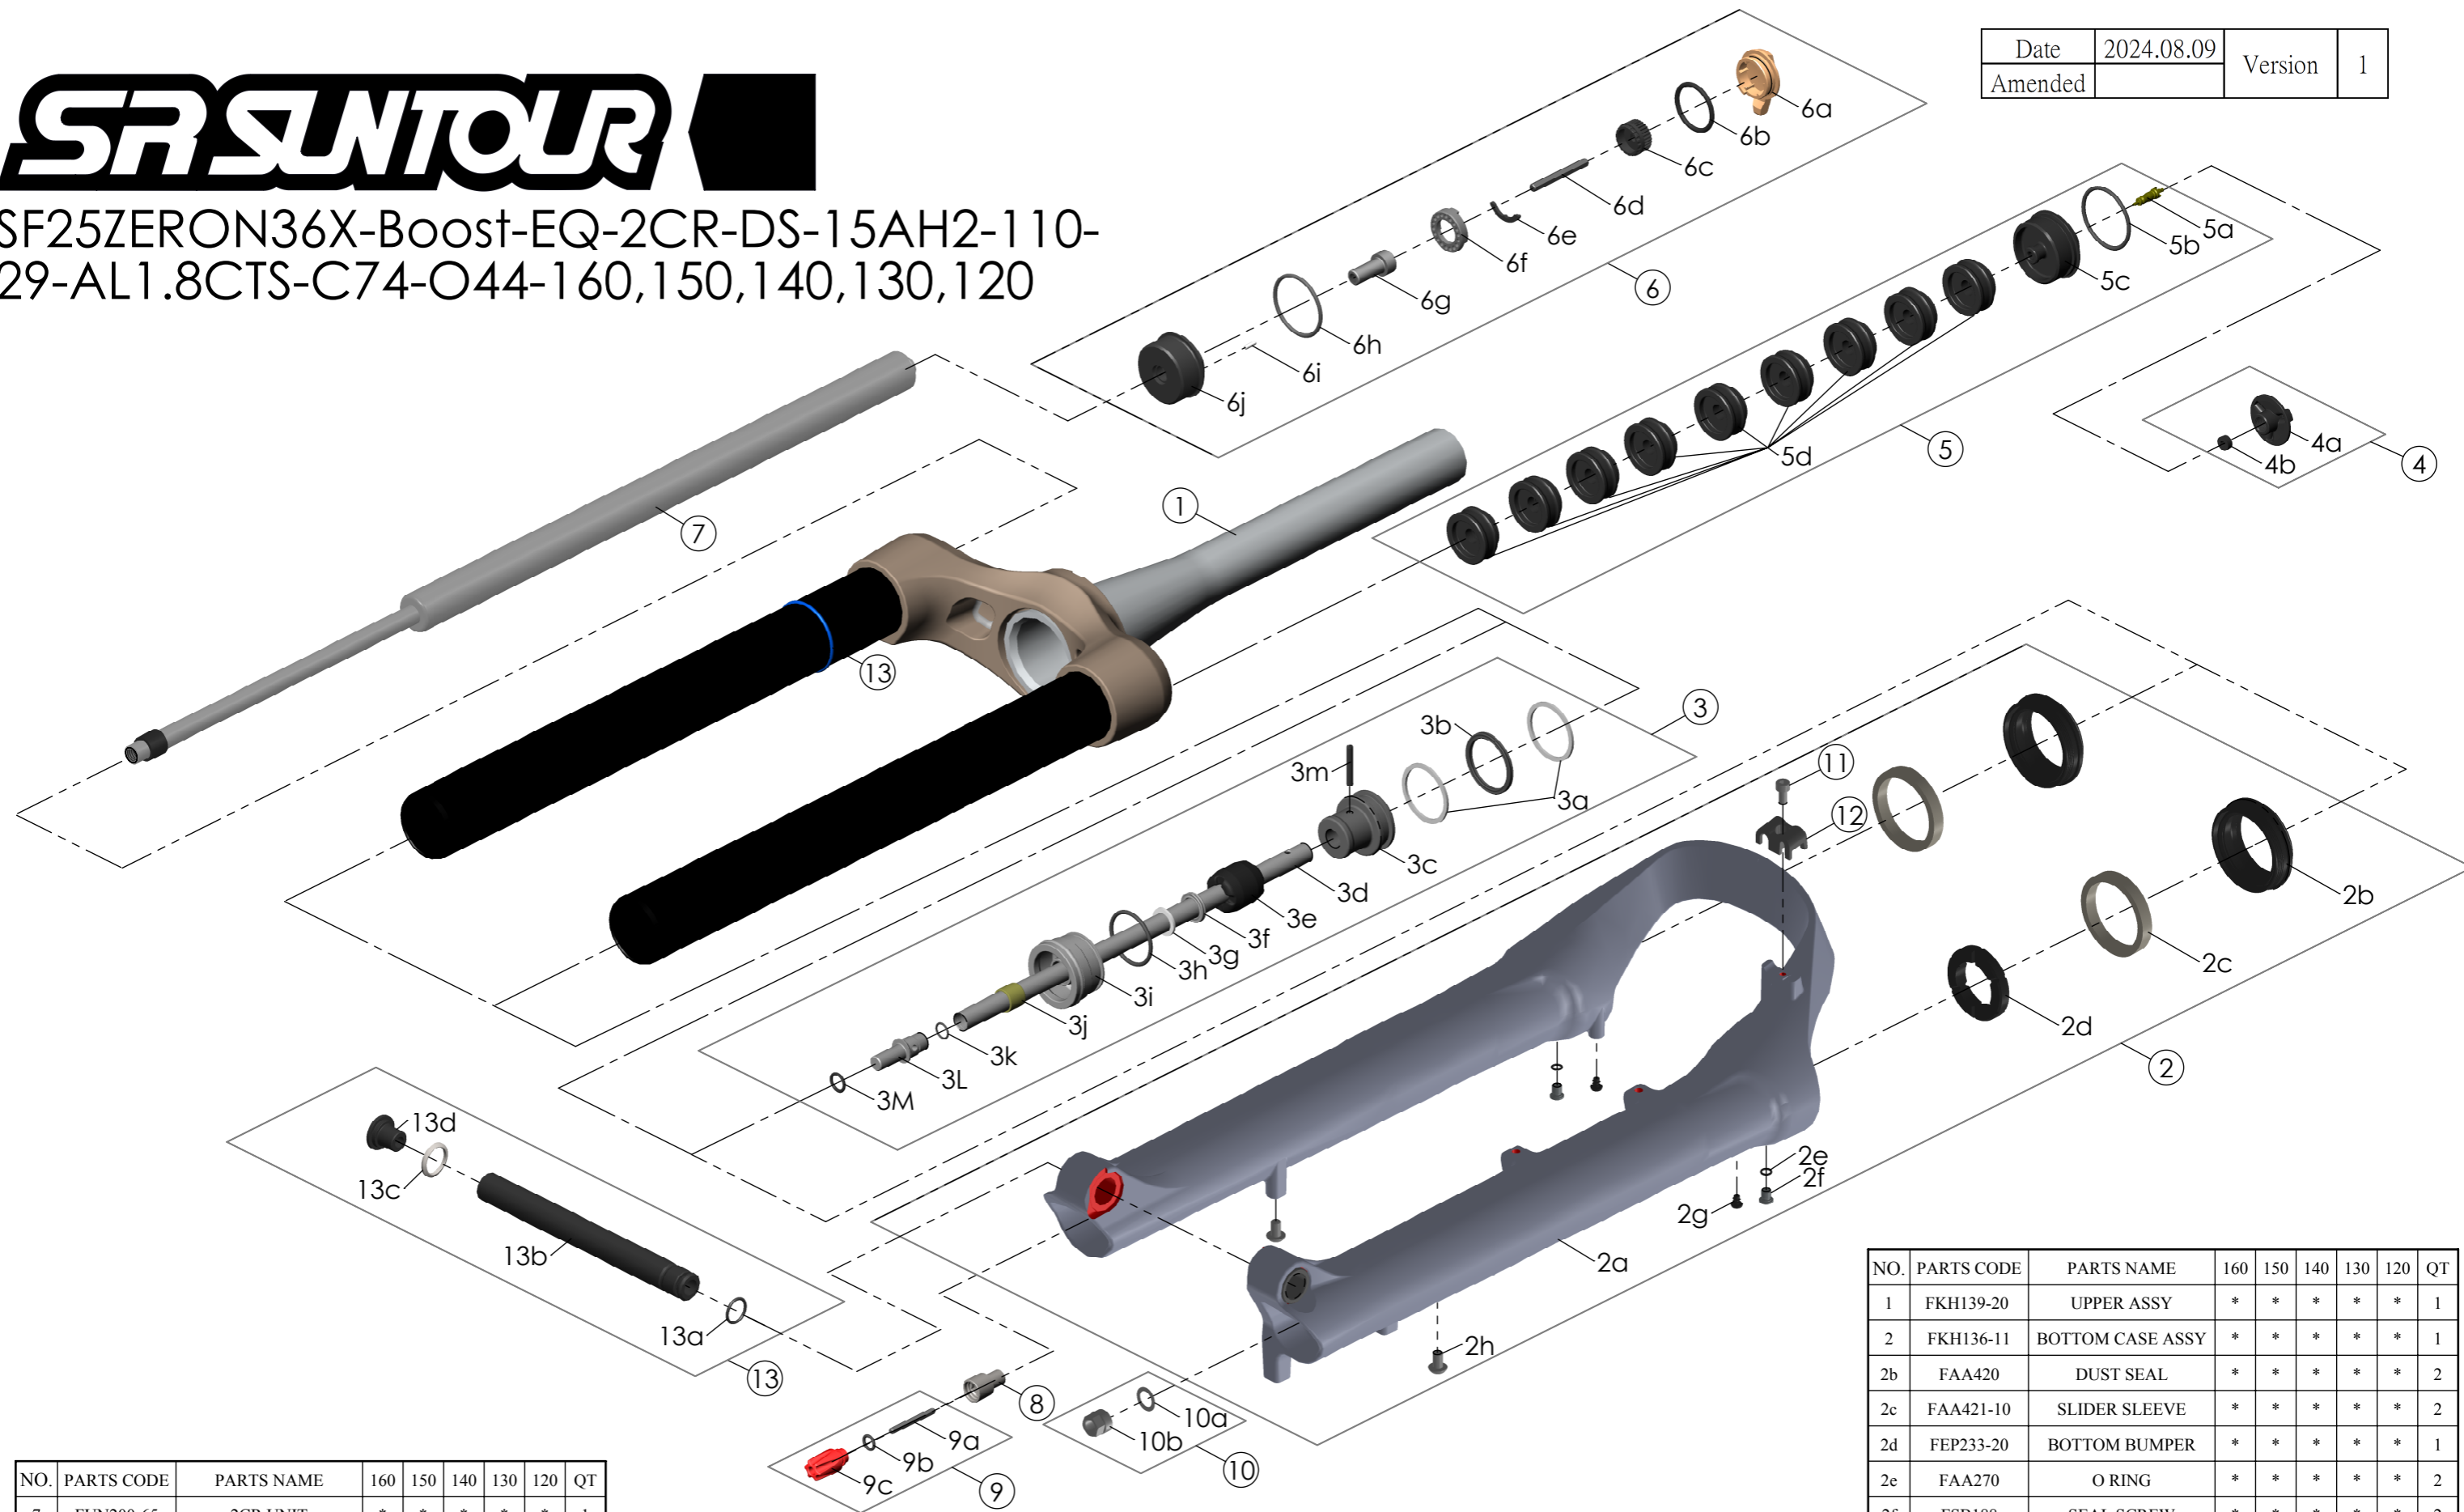

SF25ZERON36X-Boost-EQ-2CR-DS-15AH2-110-29-AL1.8CTS-C74-O44-160,150,140,130,120

Date	2024.08.09	Version	1
Amended			

NO.	PARTS CODE	PARTS NAME	160	150	140	130	120	QT
7	FUN200-65	2CR UNIT	*	*	*	*	*	1
8	FSB058	DAMPER FIXING BOLT	*	*	*	*	*	1
9	FKA004-22	DAMPER KNOB ASSY	*	*	*	*	*	1
10	FKA063-03	FIXING NUT SET	*	*	*	*	*	1
11	FEF519	CABLE GUIDE	*	*	*	*	*	1
12	FSB153	GUIDE FIXING BOLT	*	*	*	*	*	1
13	FKA117-00	15AH2-110 AXLE SET	*	*	*	*	*	1
14	FAA397-40	O RING	*	*	*	*	*	1

NO.	PARTS CODE	PARTS NAME	160	150	140	130	120	QT
			*					5
				*				6
5f	FEG270	VOLUME REDUCER			*			7
						*		8
							*	9
6	FKE526-28	LO TOP CAP ASSY	*	*	*	*	*	1

NO.	PARTS CODE	PARTS NAME	160	150	140	130	120	QT
4	FKE595	VALVE CAP ASSY	*	*	*	*	*	1
	FKE594-02		*					1
	FKE594-12			*				2
5	FKE594-22	AIR CAP ASSY			*			2
	FKE594-32					*		1
	FKE594-42						*	2

NO.	PARTS CODE	PARTS NAME	160	150	140	130	120	QT
1	FKH139-20	UPPER ASSY	*	*	*	*	*	1
2	FKH136-11	BOTTOM CASE ASSY	*	*	*	*	*	1
2b	FAA420	DUST SEAL	*	*	*	*	*	2
2c	FAA421-10	SLIDER SLEEVE	*	*	*	*	*	2
2d	FEP233-20	BOTTOM BUMPER	*	*	*	*	*	1
2e	FAA270	O RING	*	*	*	*	*	2
2f	FSB188	SEAL SCREW	*	*	*	*	*	2
2g	FAA200-10	MOUNT CAP	*	*	*	*	*	2
2h	FSB203	FIXING BOLT	*	*	*	*	*	2
	FKE627-00		*					1
	FKE627-01			*				1
3	FKE627-02	AIR CYLINDER ASSY			*			1
	FKE627-03					*		1
	FKE627-04						*	1