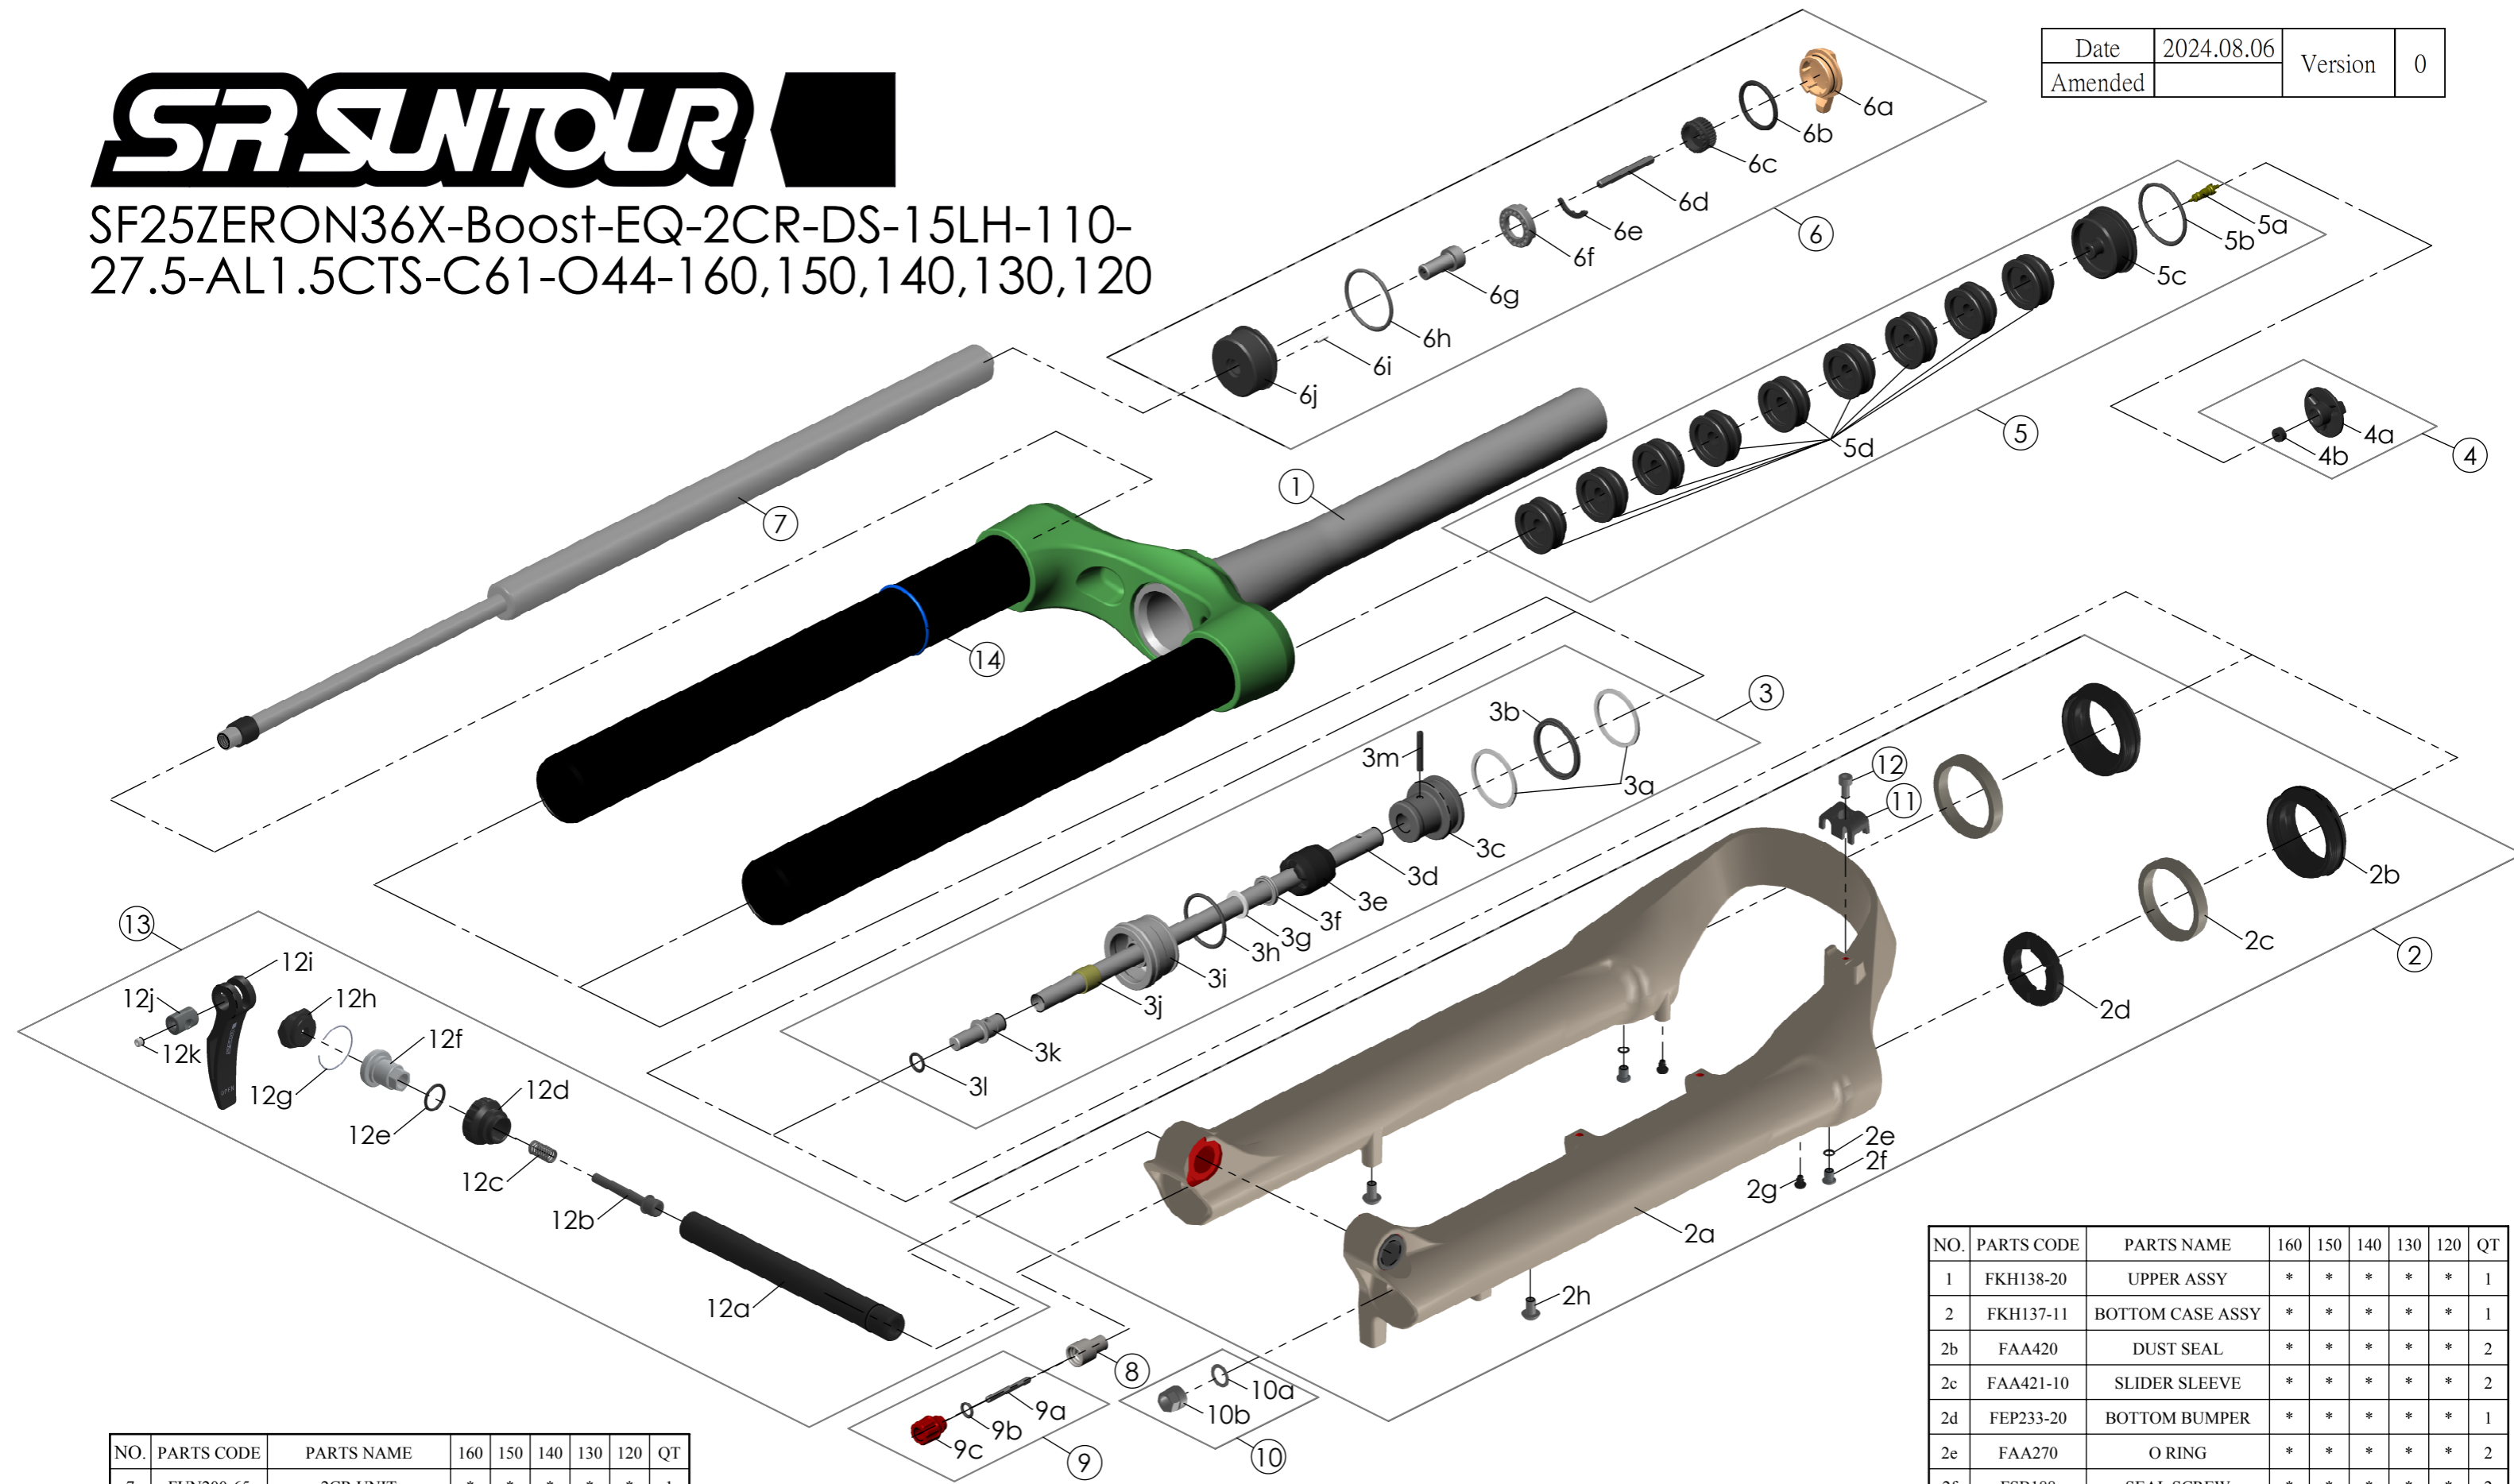

SF25ZERON36X-Boost-EQ-2CR-DS-15LH-110-27.5-AL1.5CTS-C61-O44-160,150,140,130,120

Date	2024.08.06	Version	0
Amended			

NO.	PARTS CODE	PARTS NAME	160	150	140	130	120	QT
7	FUN200-65	2CR UNIT	*	*	*	*	*	1
8	FSB058	DAMPER FIXING BOLT	*	*	*	*	*	1
9	FKA004-30	REBOUND KNOB ASSY	*	*	*	*	*	1
10	FKA063-03	FIXING NUT SET	*	*	*	*	*	1
11	FEG519	CABLE GUIDE	*	*	*	*	*	1
12	FSB153	GUIDE FIXING BOLT	*	*	*	*	*	1
13	FKA116-02	15LH-110 AXLE SET	*	*	*	*	*	1
14	FAA397-40	O RING	*	*	*	*	*	1

NO.	PARTS CODE	PARTS NAME	160	150	140	130	120	QT
			*					5
				*				6
5f	FEG270	VOLUME REDUCER			*			7
						*		8
							*	9
6	FKE526-28	LO TOP CAP ASSY	*	*	*	*	*	1

NO.	PARTS CODE	PARTS NAME	160	150	140	130	120	QT
4	FKE595	VALVE CAP ASSY	*	*	*	*	*	1
	FKE594-02		*					1
	FKE594-12			*				2
5	FKE594-22	AIR CAP ASSY			*			2
	FKE594-32					*		1
	FKE594-42						*	2

NO.	PARTS CODE	PARTS NAME	160	150	140	130	120	QT
1	FKH138-20	UPPER ASSY	*	*	*	*	*	1
2	FKH137-11	BOTTOM CASE ASSY	*	*	*	*	*	1
2b	FAA420	DUST SEAL	*	*	*	*	*	2
2c	FAA421-10	SLIDER SLEEVE	*	*	*	*	*	2
2d	FEP233-20	BOTTOM BUMPER	*	*	*	*	*	1
2e	FAA270	O RING	*	*	*	*	*	2
2f	FSB188	SEAL SCREW	*	*	*	*	*	2
2g	FAA200-10	MOUNT CAP	*	*	*	*	*	2
2h	FSB203	FIXING BOLT	*	*	*	*	*	2
	FKE627-00		*					1
	FKE627-01			*				1
3	FKE627-02	AIR CYLINDER ASSY			*			1
	FKE627-03					*		1
	FKE627-04						*	1