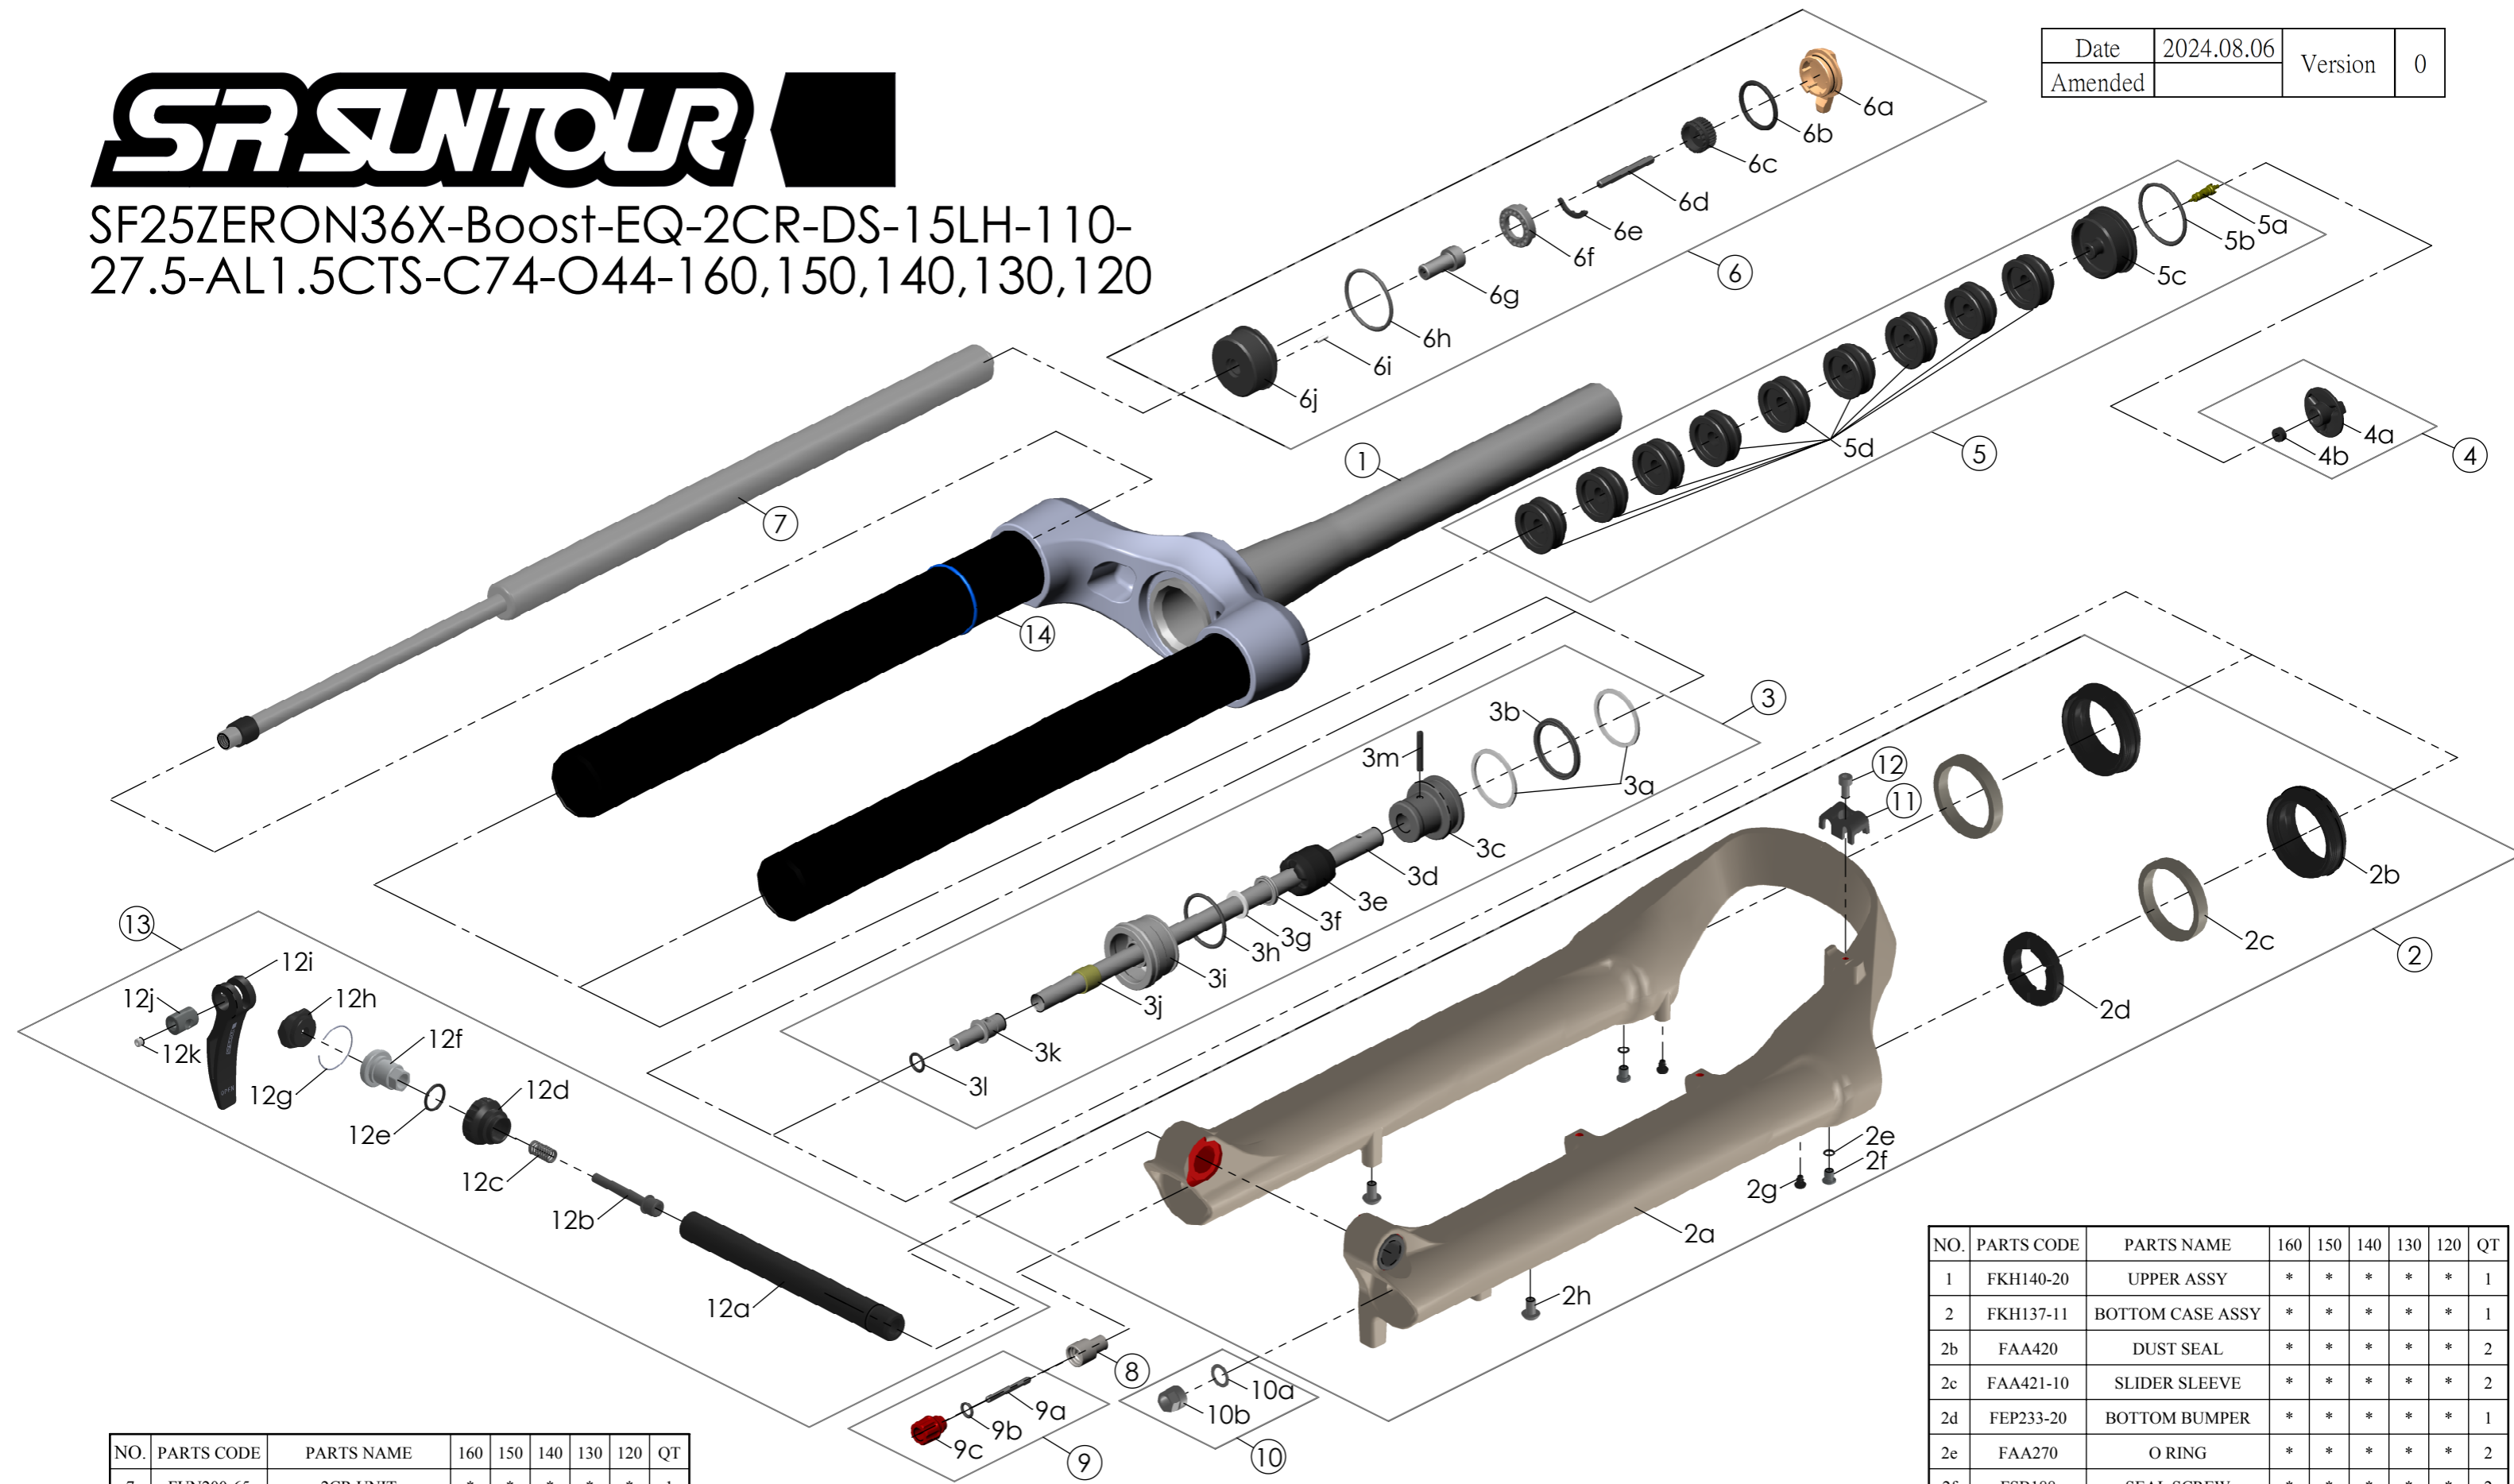

SF25ZERON36X-Boost-EQ-2CR-DS-15LH-110-27.5-AL1.5CTS-C74-O44-160,150,140,130,120

Date	2024.08.06	Version	0
Amended			

NO.	PARTS CODE	PARTS NAME	160	150	140	130	120	QT
7	FUN200-65	2CR UNIT	*	*	*	*	*	1
8	FSB058	DAMPER FIXING BOLT	*	*	*	*	*	1
9	FKA004-30	REBOUND KNOB ASSY	*	*	*	*	*	1
10	FKA063-03	FIXING NUT SET	*	*	*	*	*	1
11	FEG519	CABLE GUIDE	*	*	*	*	*	1
12	FSB153	GUIDE FIXING BOLT	*	*	*	*	*	1
13	FKA116-02	15LH-110 AXLE SET	*	*	*	*	*	1
14	FAA397-40	O RING	*	*	*	*	*	1

NO.	PARTS CODE	PARTS NAME	160	150	140	130	120	QT
			*					5
				*				6
5f	FEG270	VOLUME REDUCER			*			7
						*		8
							*	9
6	FKE526-28	LO TOP CAP ASSY	*	*	*	*	*	1

NO.	PARTS CODE	PARTS NAME	160	150	140	130	120	QT
4	FKE595	VALVE CAP ASSY	*	*	*	*	*	1
	FKE594-02		*					1
	FKE594-12			*				2
5	FKE594-22	AIR CAP ASSY			*			2
	FKE594-32					*		1
	FKE594-42						*	2

NO.	PARTS CODE	PARTS NAME	160	150	140	130	120	QT
1	FKH140-20	UPPER ASSY	*	*	*	*	*	1
2	FKH137-11	BOTTOM CASE ASSY	*	*	*	*	*	1
2b	FAA420	DUST SEAL	*	*	*	*	*	2
2c	FAA421-10	SLIDER SLEEVE	*	*	*	*	*	2
2d	FEP233-20	BOTTOM BUMPER	*	*	*	*	*	1
2e	FAA270	O RING	*	*	*	*	*	2
2f	FSB188	SEAL SCREW	*	*	*	*	*	2
2g	FAA200-10	MOUNT CAP	*	*	*	*	*	2
2h	FSB203	FIXING BOLT	*	*	*	*	*	2
	FKE627-00			*				1
	FKE627-01			*				1
3	FKE627-02	AIR CYLINDER ASSY			*			1
	FKE627-03					*		1
	FKE627-04						*	1