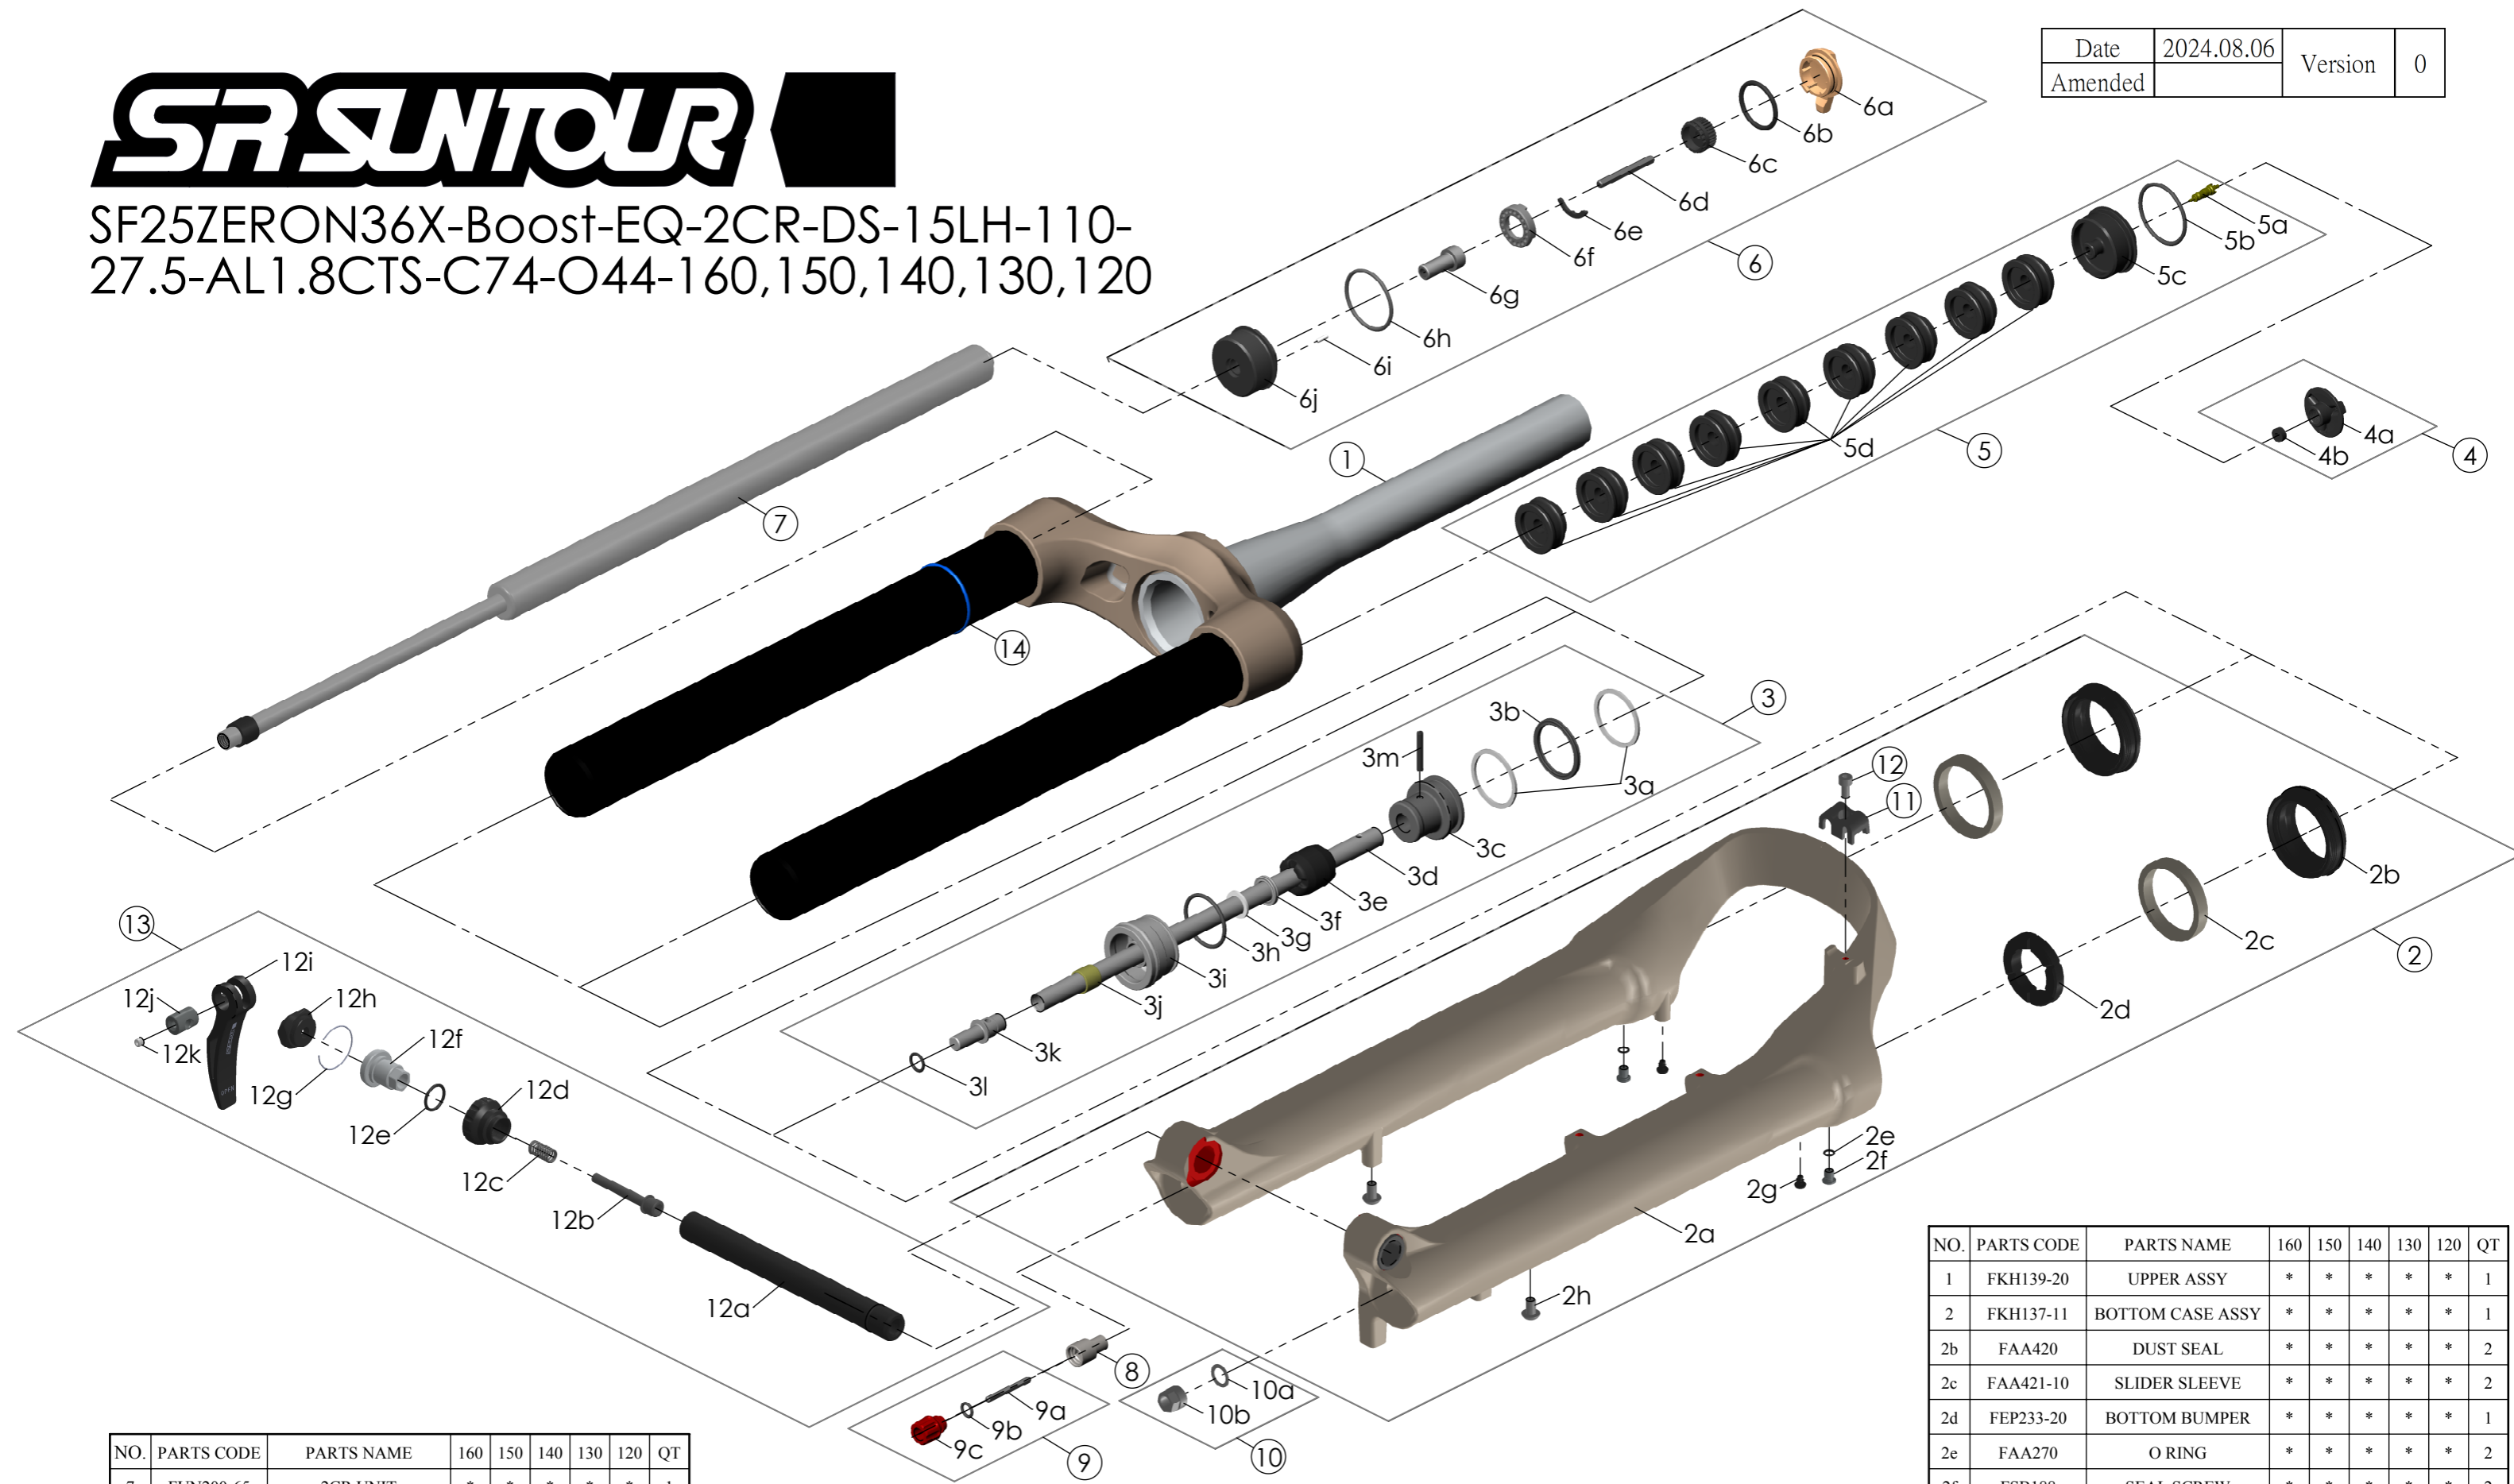

SF25ZERON36X-Boost-EQ-2CR-DS-15LH-110-27.5-AL1.8CTS-C74-O44-160,150,140,130,120

Date	2024.08.06	Version	0
Amended			

NO.	PARTS CODE	PARTS NAME	160	150	140	130	120	QT
7	FUN200-65	2CR UNIT	*	*	*	*	*	1
8	FSB058	DAMPER FIXING BOLT	*	*	*	*	*	1
9	FKA004-30	REBOUND KNOB ASSY	*	*	*	*	*	1
10	FKA063-03	FIXING NUT SET	*	*	*	*	*	1
11	FEF519	CABLE GUIDE	*	*	*	*	*	1
12	FSB153	GUIDE FIXING BOLT	*	*	*	*	*	1
13	FKA116-02	15LH-110 AXLE SET	*	*	*	*	*	1
14	FAA397-40	O RING	*	*	*	*	*	1

NO.	PARTS CODE	PARTS NAME	160	150	140	130	120	QT
			*					5
				*				6
5f	FEG270	VOLUME REDUCER			*			7
						*		8
							*	9
6	FKE526-28	LO TOP CAP ASSY	*	*	*	*	*	1

NO.	PARTS CODE	PARTS NAME	160	150	140	130	120	QT
4	FKE595	VALVE CAP ASSY	*	*	*	*	*	1
	FKE594-02		*					1
	FKE594-12			*				2
5	FKE594-22	AIR CAP ASSY			*			2
	FKE594-32					*		1
	FKE594-42						*	2

NO.	PARTS CODE	PARTS NAME	160	150	140	130	120	QT
1	FKH139-20	UPPER ASSY	*	*	*	*	*	1
2	FKH137-11	BOTTOM CASE ASSY	*	*	*	*	*	1
2b	FAA420	DUST SEAL	*	*	*	*	*	2
2c	FAA421-10	SLIDER SLEEVE	*	*	*	*	*	2
2d	FEP233-20	BOTTOM BUMPER	*	*	*	*	*	1
2e	FAA270	O RING	*	*	*	*	*	2
2f	FSB188	SEAL SCREW	*	*	*	*	*	2
2g	FAA200-10	MOUNT CAP	*	*	*	*	*	2
2h	FSB203	FIXING BOLT	*	*	*	*	*	2
	FKE627-00			*				1
	FKE627-01			*				1
3	FKE627-02	AIR CYLINDER ASSY			*			1
	FKE627-03					*		1
	FKE627-04						*	1