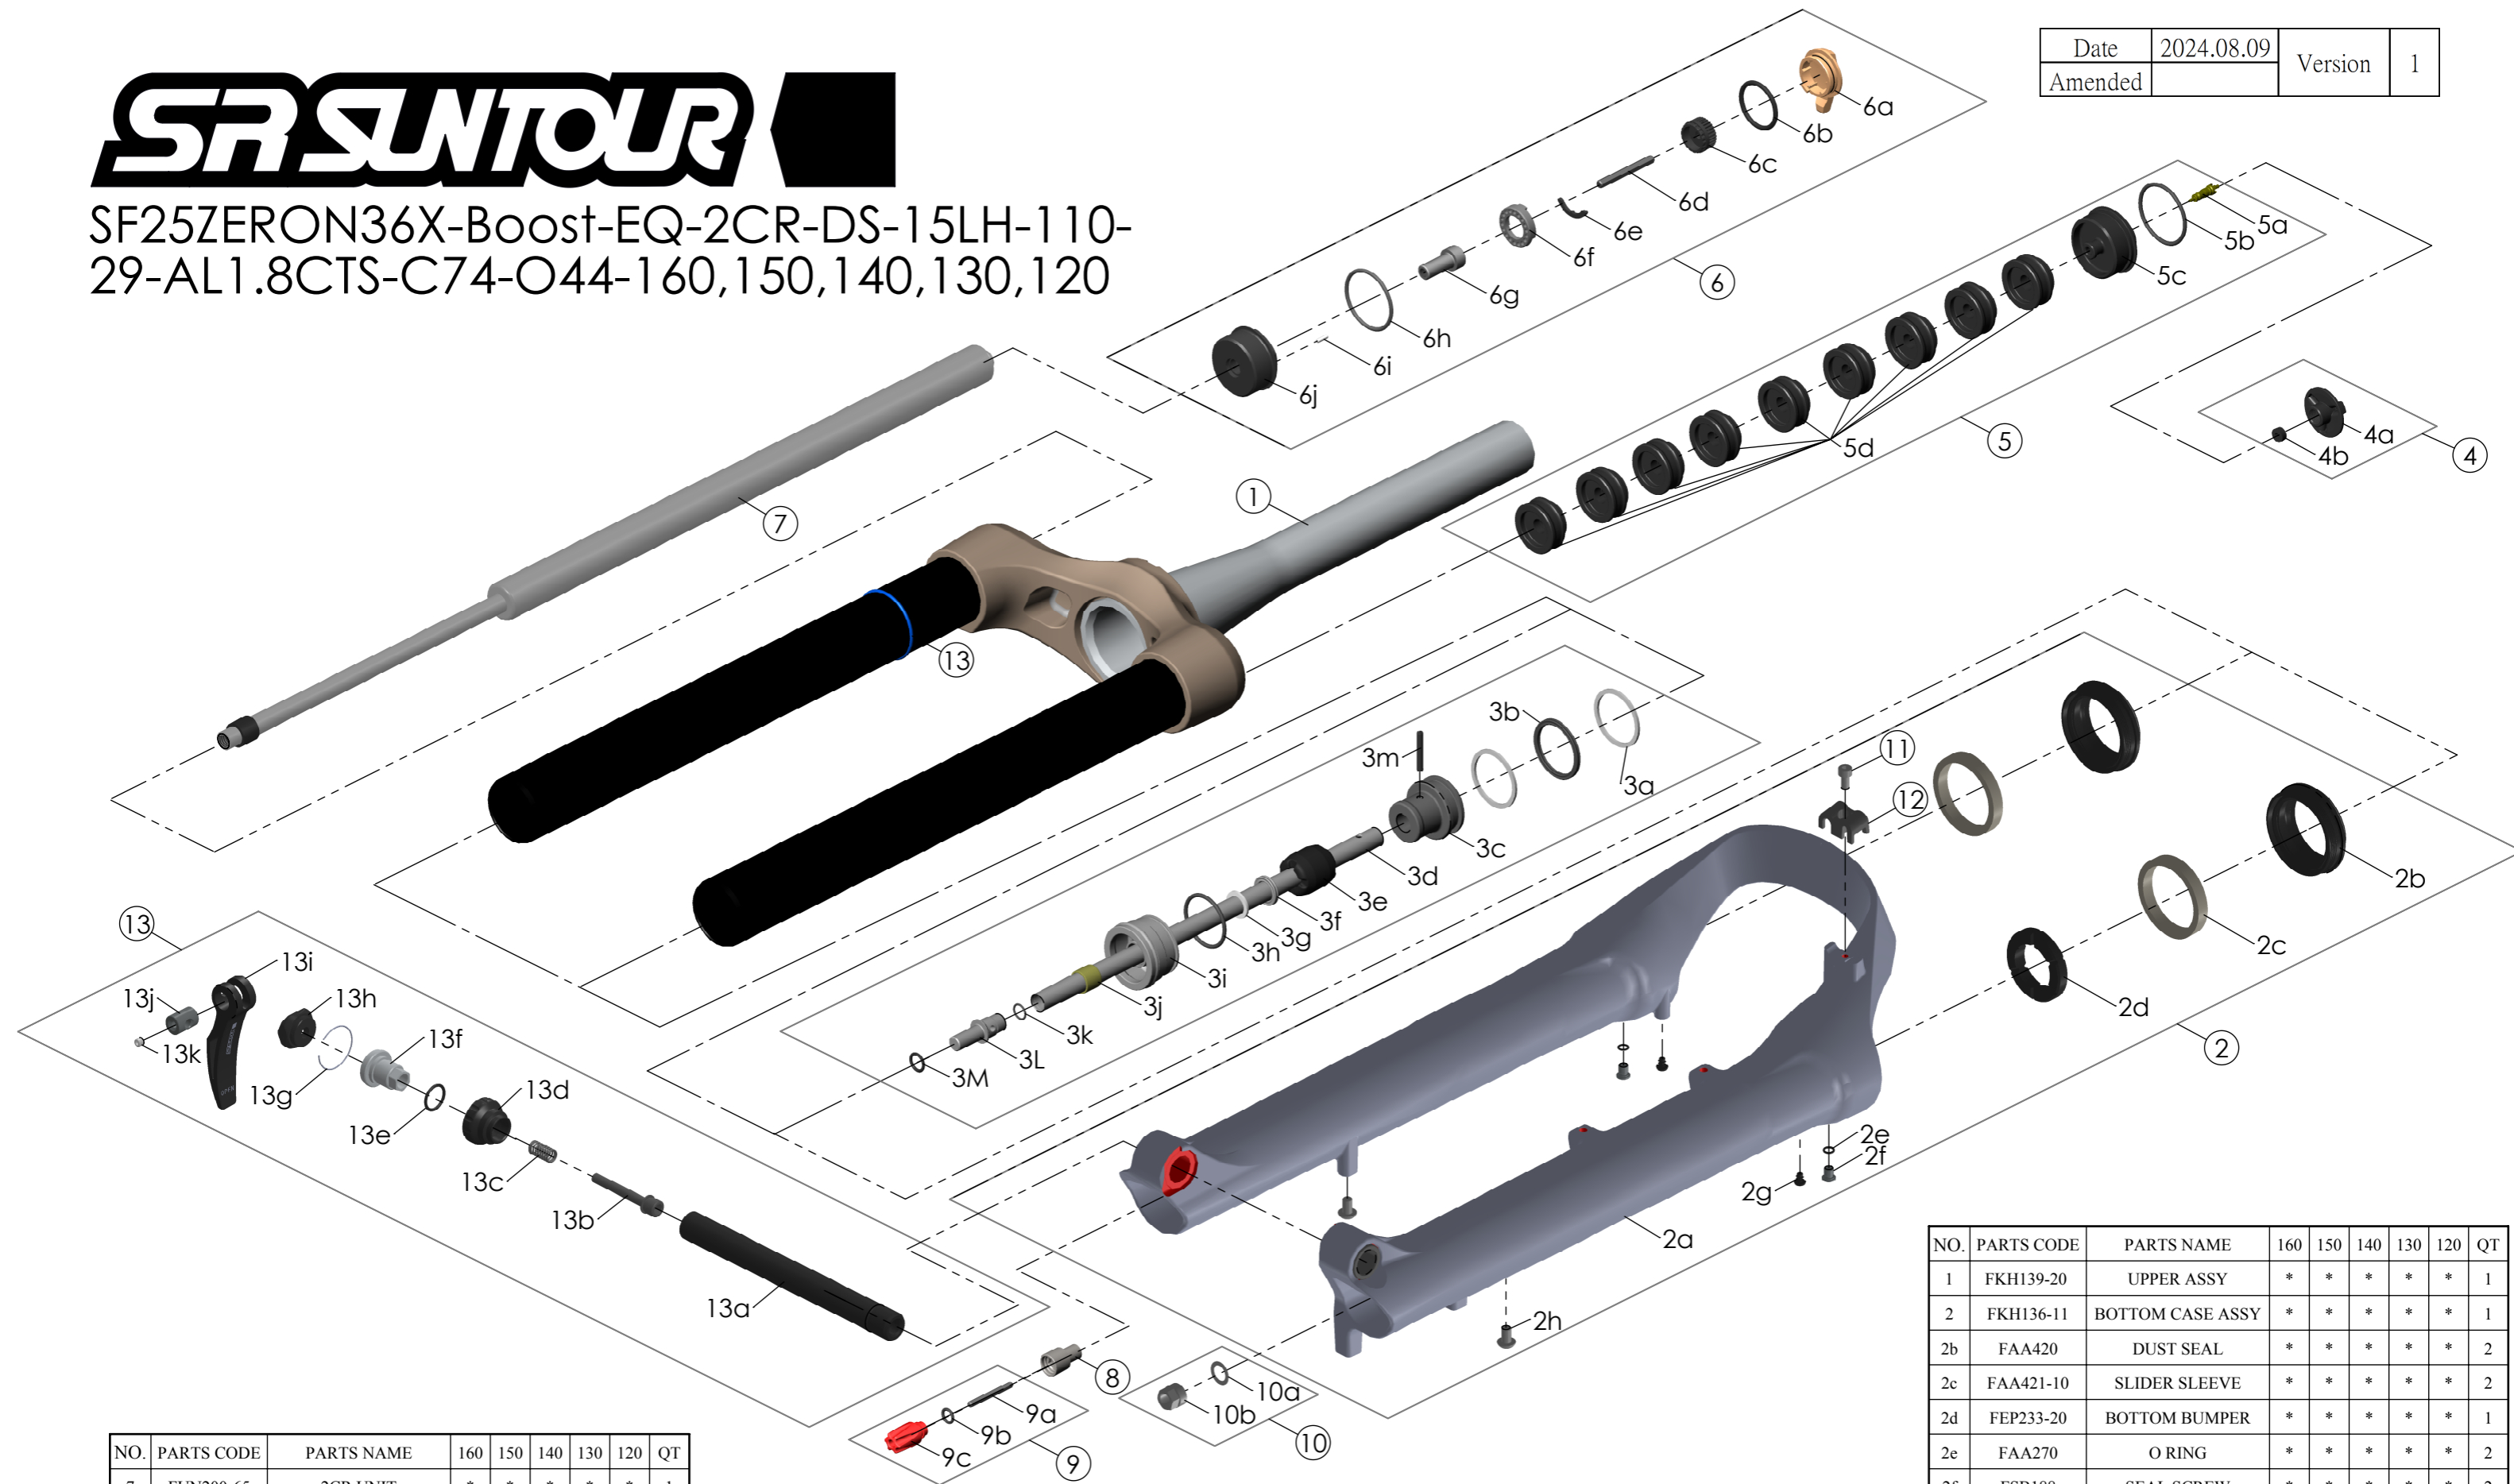

SUNTOUR

SF25ZERON36X-Boost-EQ-2CR-DS-15LH-110-29-AL1.8CTS-C74-O44-160,150,140,130,120

Date	2024.08.09	Version	1
Amended			

NO.	PARTS CODE	PARTS NAME	160	150	140	130	120	QT
7	FUN200-65	2CR UNIT	*	*	*	*	*	1
8	FSB058	DAMPER FIXING BOLT	*	*	*	*	*	1
9	FKA004-22	DAMPER KNOB ASSY	*	*	*	*	*	1
10	FKA063-03	FIXING NUT SET	*	*	*	*	*	1
11	FEG519	CABLE GUIDE	*	*	*	*	*	1
12	FSB153	GUIDE FIXING BOLT	*	*	*	*	*	1
13	FKA116-02	15LH-110 AXLE SET	*	*	*	*	*	1
14	FAA397-40	O RING	*	*	*	*	*	1

NO.	PARTS CODE	PARTS NAME	160	150	140	130	120	QT
			*					5
				*				6
5f	FEG270	VOLUME REDUCER			*			7
						*		8
							*	9
6	FKE526-28	LO TOP CAP ASSY	*	*	*	*	*	1

NO.	PARTS CODE	PARTS NAME	160	150	140	130	120	QT
4	FKE595	VALVE CAP ASSY	*	*	*	*	*	1
	FKE594-02		*					1
	FKE594-12			*				2
5	FKE594-22	AIR CAP ASSY			*			2
	FKE594-32					*		1
	FKE594-42						*	2

NO.	PARTS CODE	PARTS NAME	160	150	140	130	120	QT
1	FKH139-20	UPPER ASSY	*	*	*	*	*	1
2	FKH136-11	BOTTOM CASE ASSY	*	*	*	*	*	1
2b	FAA420	DUST SEAL	*	*	*	*	*	2
2c	FAA421-10	SLIDER SLEEVE	*	*	*	*	*	2
2d	FEP233-20	BOTTOM BUMPER	*	*	*	*	*	1
2e	FAA270	O RING	*	*	*	*	*	2
2f	FSB188	SEAL SCREW	*	*	*	*	*	2
2g	FAA200-10	MOUNT CAP	*	*	*	*	*	2
2h	FSB203	FIXING BOLT	*	*	*	*	*	2
	FKE627-00		*					1
	FKE627-01			*				1
3	FKE627-02	AIR CYLINDER ASSY			*			1
	FKE627-03					*		1
	FKE627-04						*	1