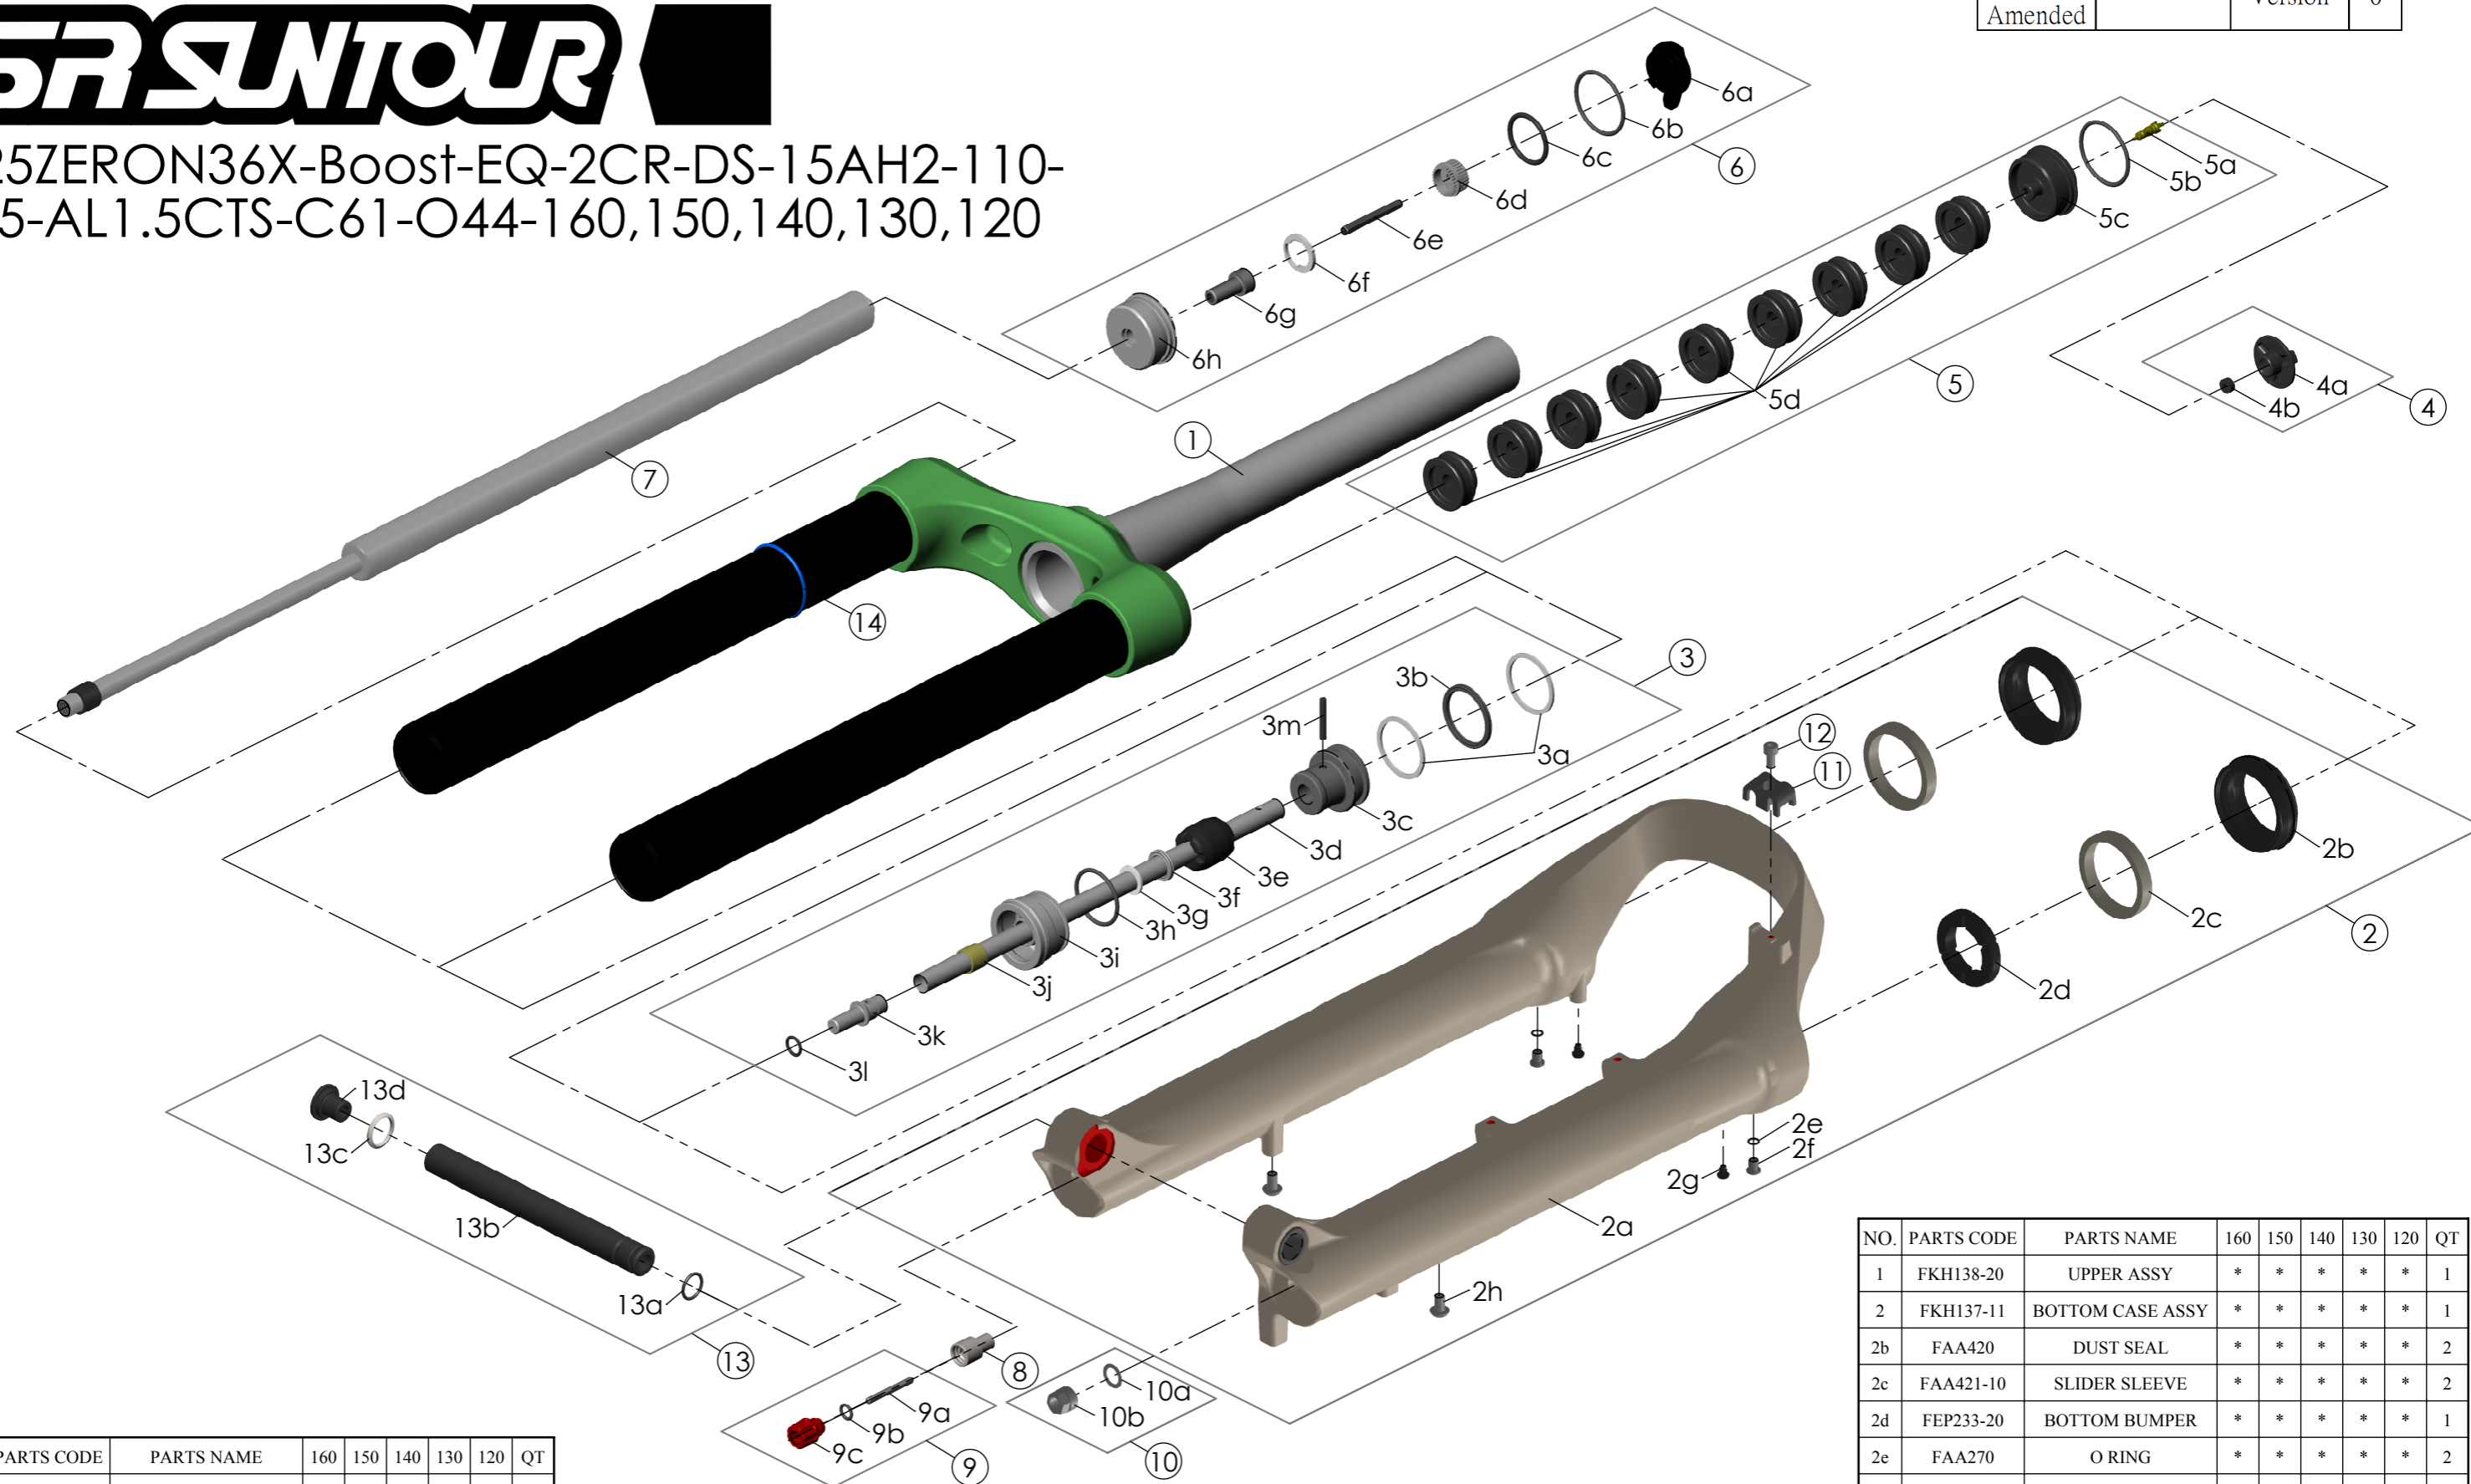

SF25ZERON36X-Boost-EQ-2CR-DS-15AH2-110-27.5-AL1.5CTS-C61-O44-160,150,140,130,120

Date	2024.08.06	Version	0
Amended			

NO.	PARTS CODE	PARTS NAME	160	150	140	130	120	QT
7	FUN230-65	3CR UNIT	*	*	*	*	*	1
8	FSB058	DAMPER FIXING BOLT	*	*	*	*	*	1
9	FKA004-30	REBOUND KNOB ASSY	*	*	*	*	*	1
10	FKA063-03	FIXING NUT SET	*	*	*	*	*	1
11	FEF519	CABLE GUIDE	*	*	*	*	*	1
12	FSB153	GUIDE FIXING BOLT	*	*	*	*	*	1
13	FKA117-00	15AH2-110 AXLE SET	*	*	*	*	*	1
14	FAA397-40	O RING	*	*	*	*	*	1

NO.	PARTS CODE	PARTS NAME	160	150	140	130	120	QT
5f	FEG270	VOLUME REDUCER	*					5
				*				6
					*			7
						*		8
							*	9
6	FKE596-00	3CR TOP CAP ASSY	*	*	*	*	*	1

NO.	PARTS CODE	PARTS NAME	160	150	140	130	120	QT
4	FKE595	VALVE CAP ASSY	*	*	*	*	*	1
	FKE594-02		*					1
	FKE594-12			*				2
5	FKE594-22	AIR CAP ASSY			*			2
	FKE594-32					*		1
	FKE594-42						*	2

NO.	PARTS CODE	PARTS NAME	160	150	140	130	120	QT
1	FKH138-20	UPPER ASSY	*	*	*	*	*	1
2	FKH137-11	BOTTOM CASE ASSY	*	*	*	*	*	1
2b	FAA420	DUST SEAL	*	*	*	*	*	2
2c	FAA421-10	SLIDER SLEEVE	*	*	*	*	*	2
2d	FEP233-20	BOTTOM BUMPER	*	*	*	*	*	1
2e	FAA270	O RING	*	*	*	*	*	2
2f	FSB188	SEAL SCREW	*	*	*	*	*	2
2g	FAA200-10	MOUNT CAP	*	*	*	*	*	2
2h	FSB203	FIXING BOLT	*	*	*	*	*	2
3	FKE627-00	AIR CYLINDER ASSY	*					1
	FKE627-01			*				1
	FKE627-02				*			1
	FKE627-03					*		1
	FKE627-04						*	1