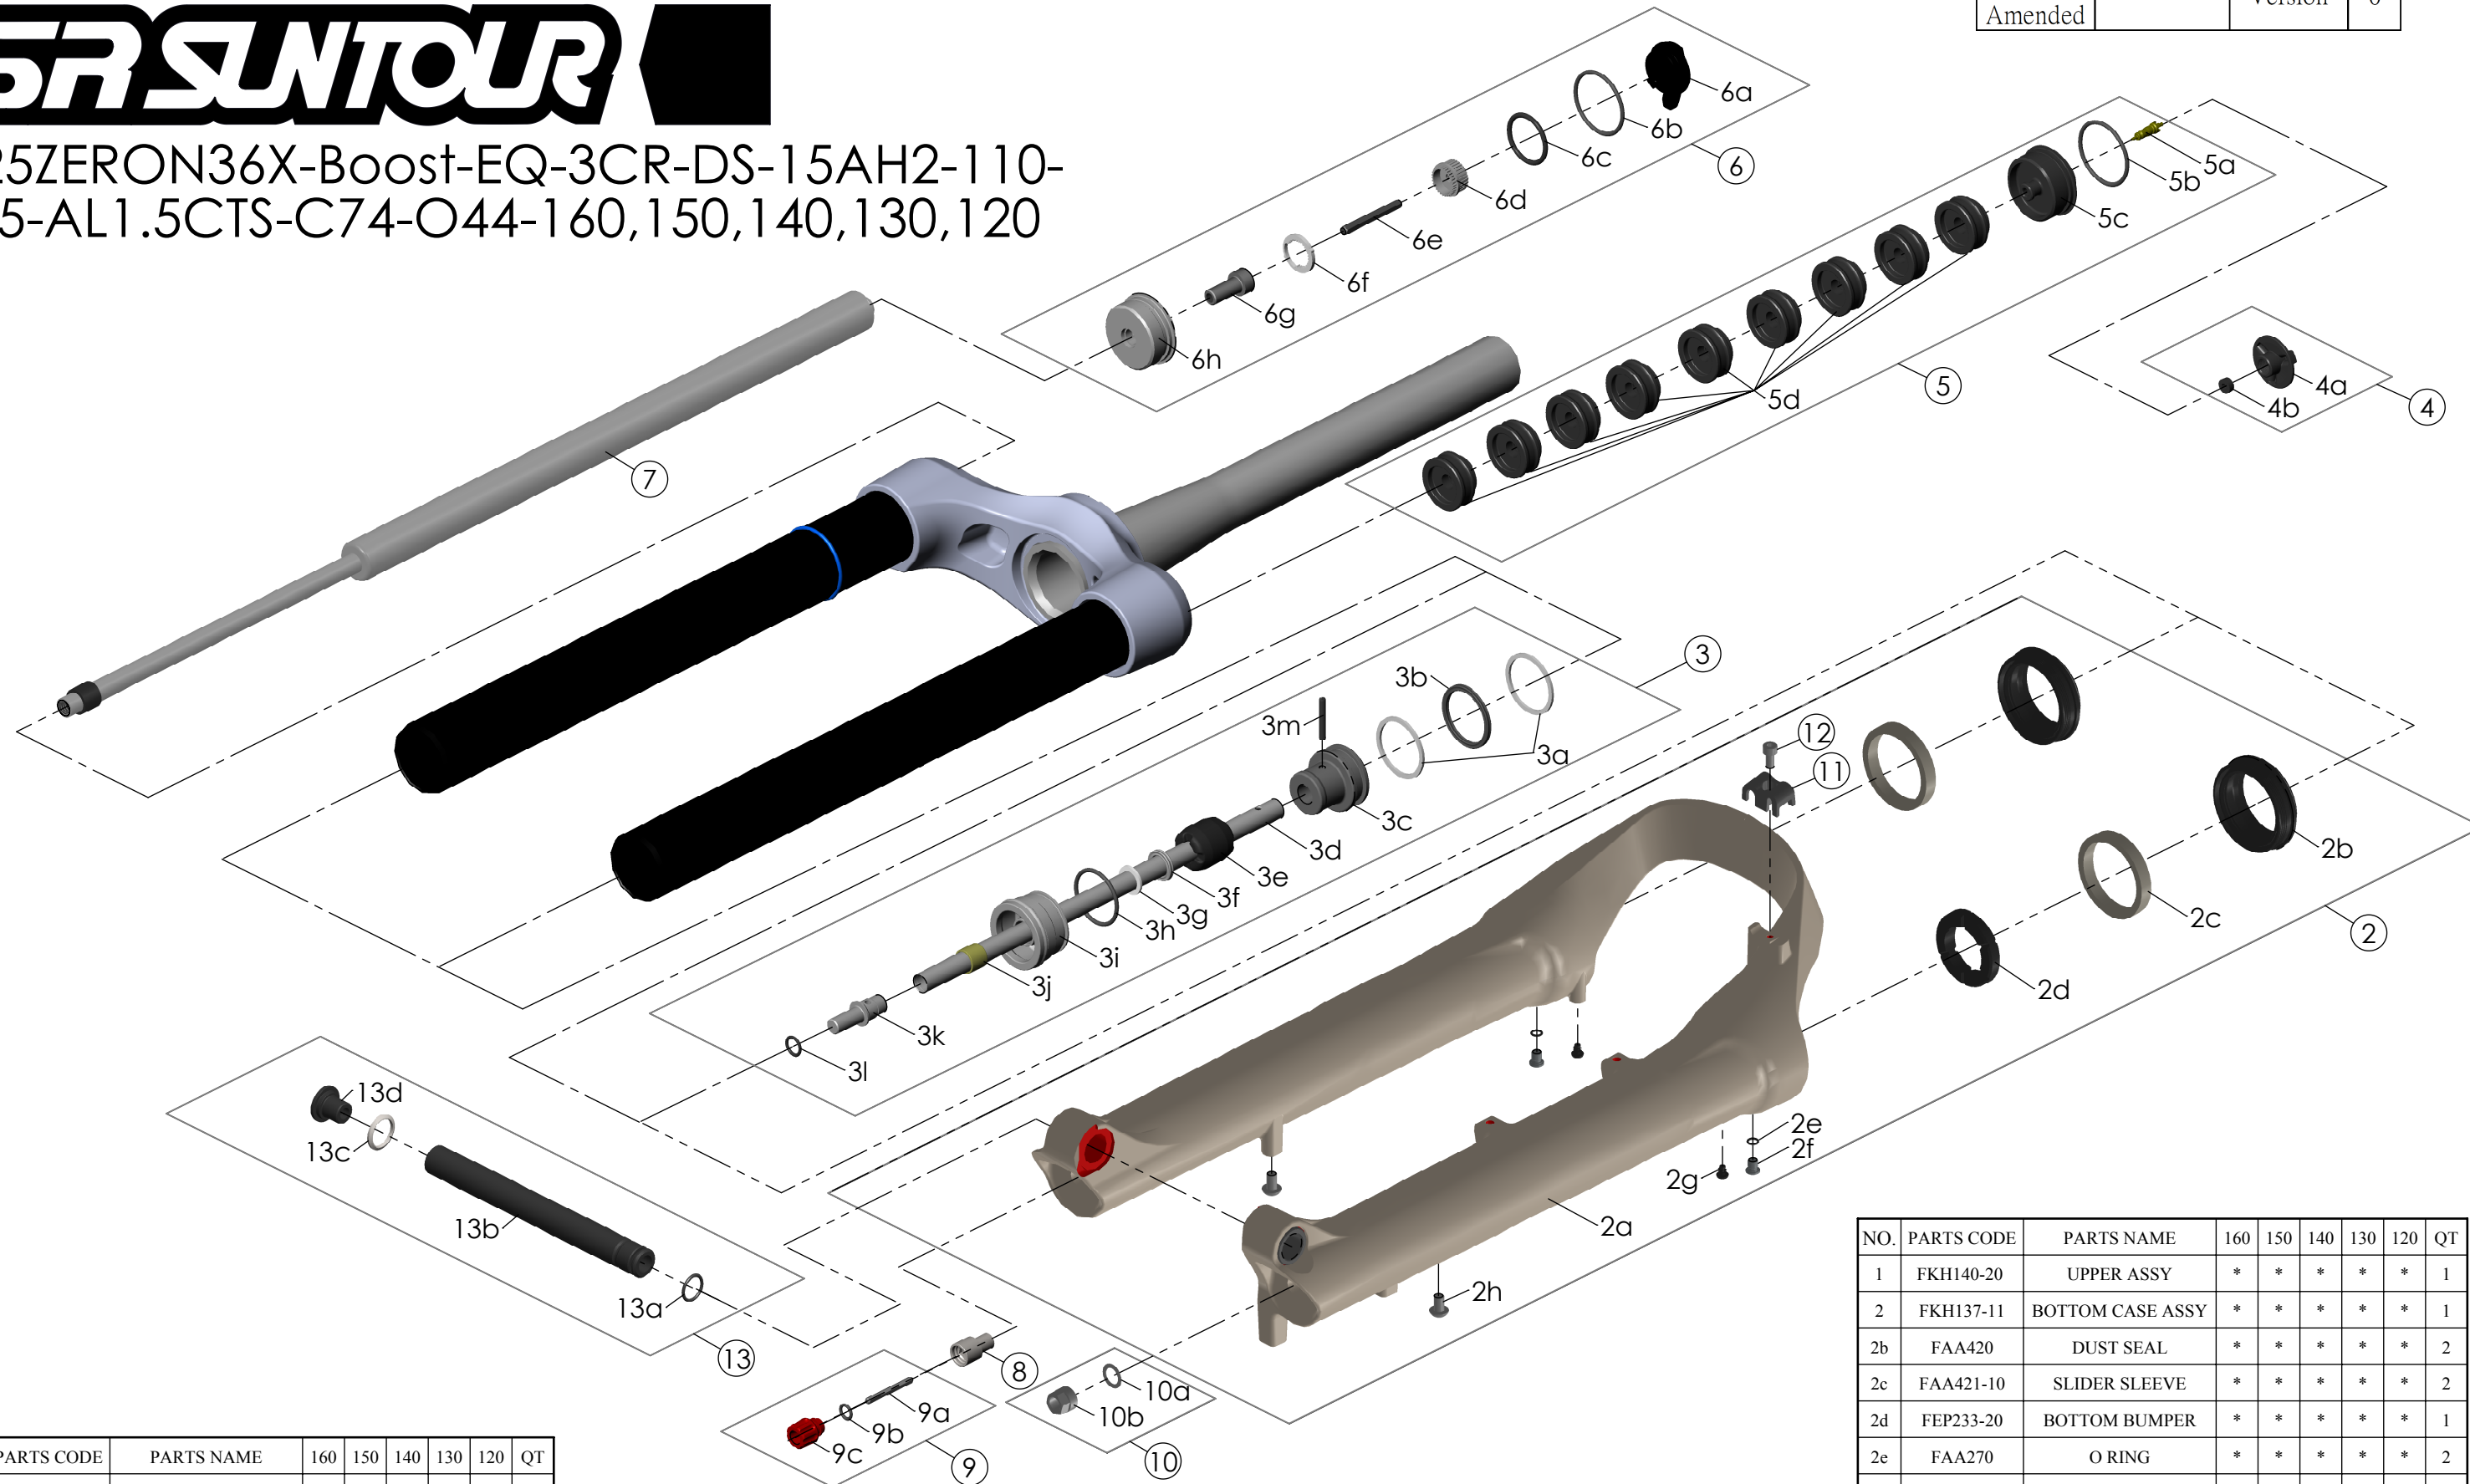

SF25ZERON36X-Boost-EQ-3CR-DS-15AH2-110-27.5-AL1.5CTS-C74-O44-160,150,140,130,120

Date	2024.08.06	Version	0
Amended			

NO.	PARTS CODE	PARTS NAME	160	150	140	130	120	QT
7	FUN230-65	3CR UNIT	*	*	*	*	*	1
8	FSB058	DAMPER FIXING BOLT	*	*	*	*	*	1
9	FKA004-30	REBOUND KNOB ASSY	*	*	*	*	*	1
10	FKA063-03	FIXING NUT SET	*	*	*	*	*	1
11	FEF519	CABLE GUIDE	*	*	*	*	*	1
12	FSB153	GUIDE FIXING BOLT	*	*	*	*	*	1
13	FKA117-00	15AH2-110 AXLE SET	*	*	*	*	*	1
14	FAA397-40	O RING	*	*	*	*	*	1

NO.	PARTS CODE	PARTS NAME	160	150	140	130	120	QT
5f	FEG270	VOLUME REDUCER	*					5
				*				6
					*			7
						*		8
							*	9
6	FKE596-00	3CR TOP CAP ASSY	*	*	*	*	*	1

NO.	PARTS CODE	PARTS NAME	160	150	140	130	120	QT
4	FKE595	VALVE CAP ASSY	*	*	*	*	*	1
	FKE594-02		*					1
	FKE594-12			*				2
5	FKE594-22	AIR CAP ASSY			*			2
	FKE594-32					*		1
	FKE594-42						*	2

NO.	PARTS CODE	PARTS NAME	160	150	140	130	120	QT
1	FKH140-20	UPPER ASSY	*	*	*	*	*	1
2	FKH137-11	BOTTOM CASE ASSY	*	*	*	*	*	1
2b	FAA420	DUST SEAL	*	*	*	*	*	2
2c	FAA421-10	SLIDER SLEEVE	*	*	*	*	*	2
2d	FEP233-20	BOTTOM BUMPER	*	*	*	*	*	1
2e	FAA270	O RING	*	*	*	*	*	2
2f	FSB188	SEAL SCREW	*	*	*	*	*	2
2g	FAA200-10	MOUNT CAP	*	*	*	*	*	2
2h	FSB203	FIXING BOLT	*	*	*	*	*	2
	FKE627-00		*					1
	FKE627-01			*				1
3	FKE627-02	AIR CYLINDER ASSY			*			1
	FKE627-03					*		1
	FKE627-04						*	1