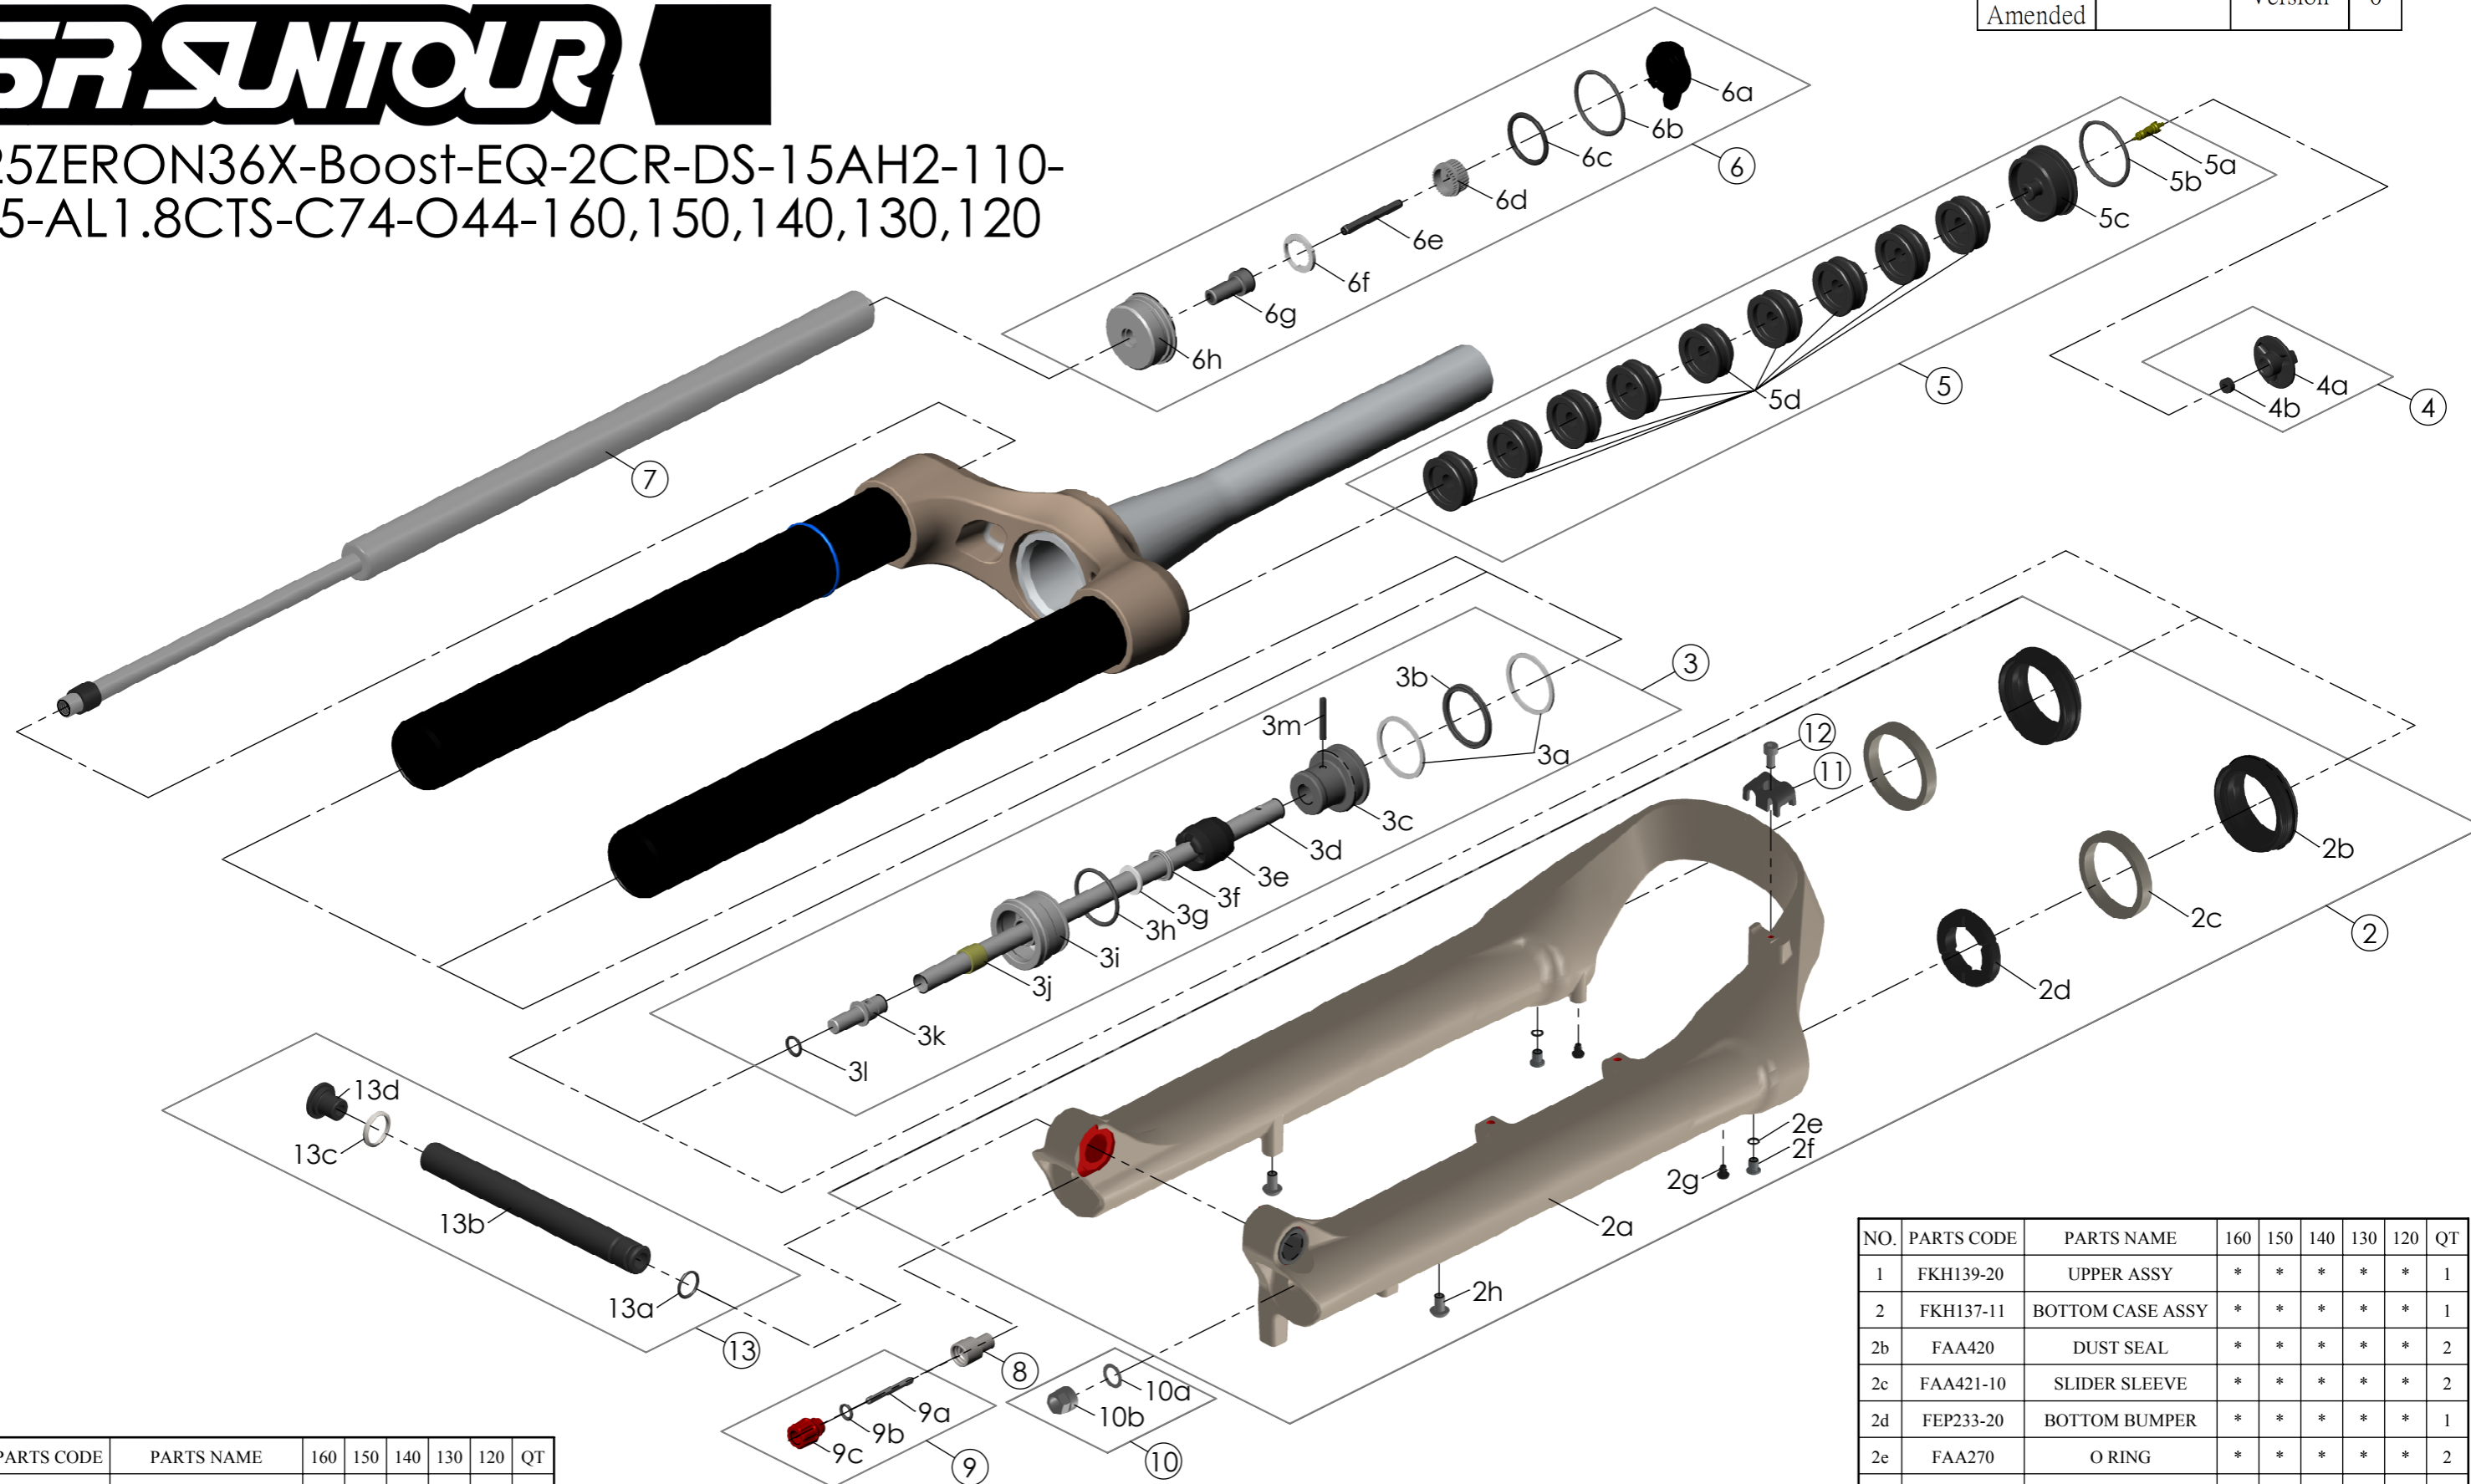

SF25ZERON36X-Boost-EQ-2CR-DS-15AH2-110-27.5-AL1.8CTS-C74-O44-160,150,140,130,120

Date	2024.08.06	Version	0
Amended			

NO.	PARTS CODE	PARTS NAME	160	150	140	130	120	QT
7	FUN230-65	3CR UNIT	*	*	*	*	*	1
8	FSB058	DAMPER FIXING BOLT	*	*	*	*	*	1
9	FKA004-30	REBOUND KNOB ASSY	*	*	*	*	*	1
10	FKA063-03	FIXING NUT SET	*	*	*	*	*	1
11	FEF519	CABLE GUIDE	*	*	*	*	*	1
12	FSB153	GUIDE FIXING BOLT	*	*	*	*	*	1
13	FKA117-00	15AH2-110 AXLE SET	*	*	*	*	*	1
14	FAA397-40	O RING	*	*	*	*	*	1

NO.	PARTS CODE	PARTS NAME	160	150	140	130	120	QT
5f	FEG270	VOLUME REDUCER	*					5
				*				6
					*			7
						*		8
							*	9
6	FKE596-00	3CR TOP CAP ASSY	*	*	*	*	*	1

NO.	PARTS CODE	PARTS NAME	160	150	140	130	120	QT
4	FKE595	VALVE CAP ASSY	*	*	*	*	*	1
	FKE594-02		*					1
	FKE594-12			*				2
5	FKE594-22	AIR CAP ASSY			*			2
	FKE594-32					*		1
	FKE594-42						*	2

NO.	PARTS CODE	PARTS NAME	160	150	140	130	120	QT
1	FKH139-20	UPPER ASSY	*	*	*	*	*	1
2	FKH137-11	BOTTOM CASE ASSY	*	*	*	*	*	1
2b	FAA420	DUST SEAL	*	*	*	*	*	2
2c	FAA421-10	SLIDER SLEEVE	*	*	*	*	*	2
2d	FEP233-20	BOTTOM BUMPER	*	*	*	*	*	1
2e	FAA270	O RING	*	*	*	*	*	2
2f	FSB188	SEAL SCREW	*	*	*	*	*	2
2g	FAA200-10	MOUNT CAP	*	*	*	*	*	2
2h	FSB203	FIXING BOLT	*	*	*	*	*	2
	FKE627-00		*					1
	FKE627-01			*				1
3	FKE627-02	AIR CYLINDER ASSY			*			1
	FKE627-03					*		1
	FKE627-04						*	1