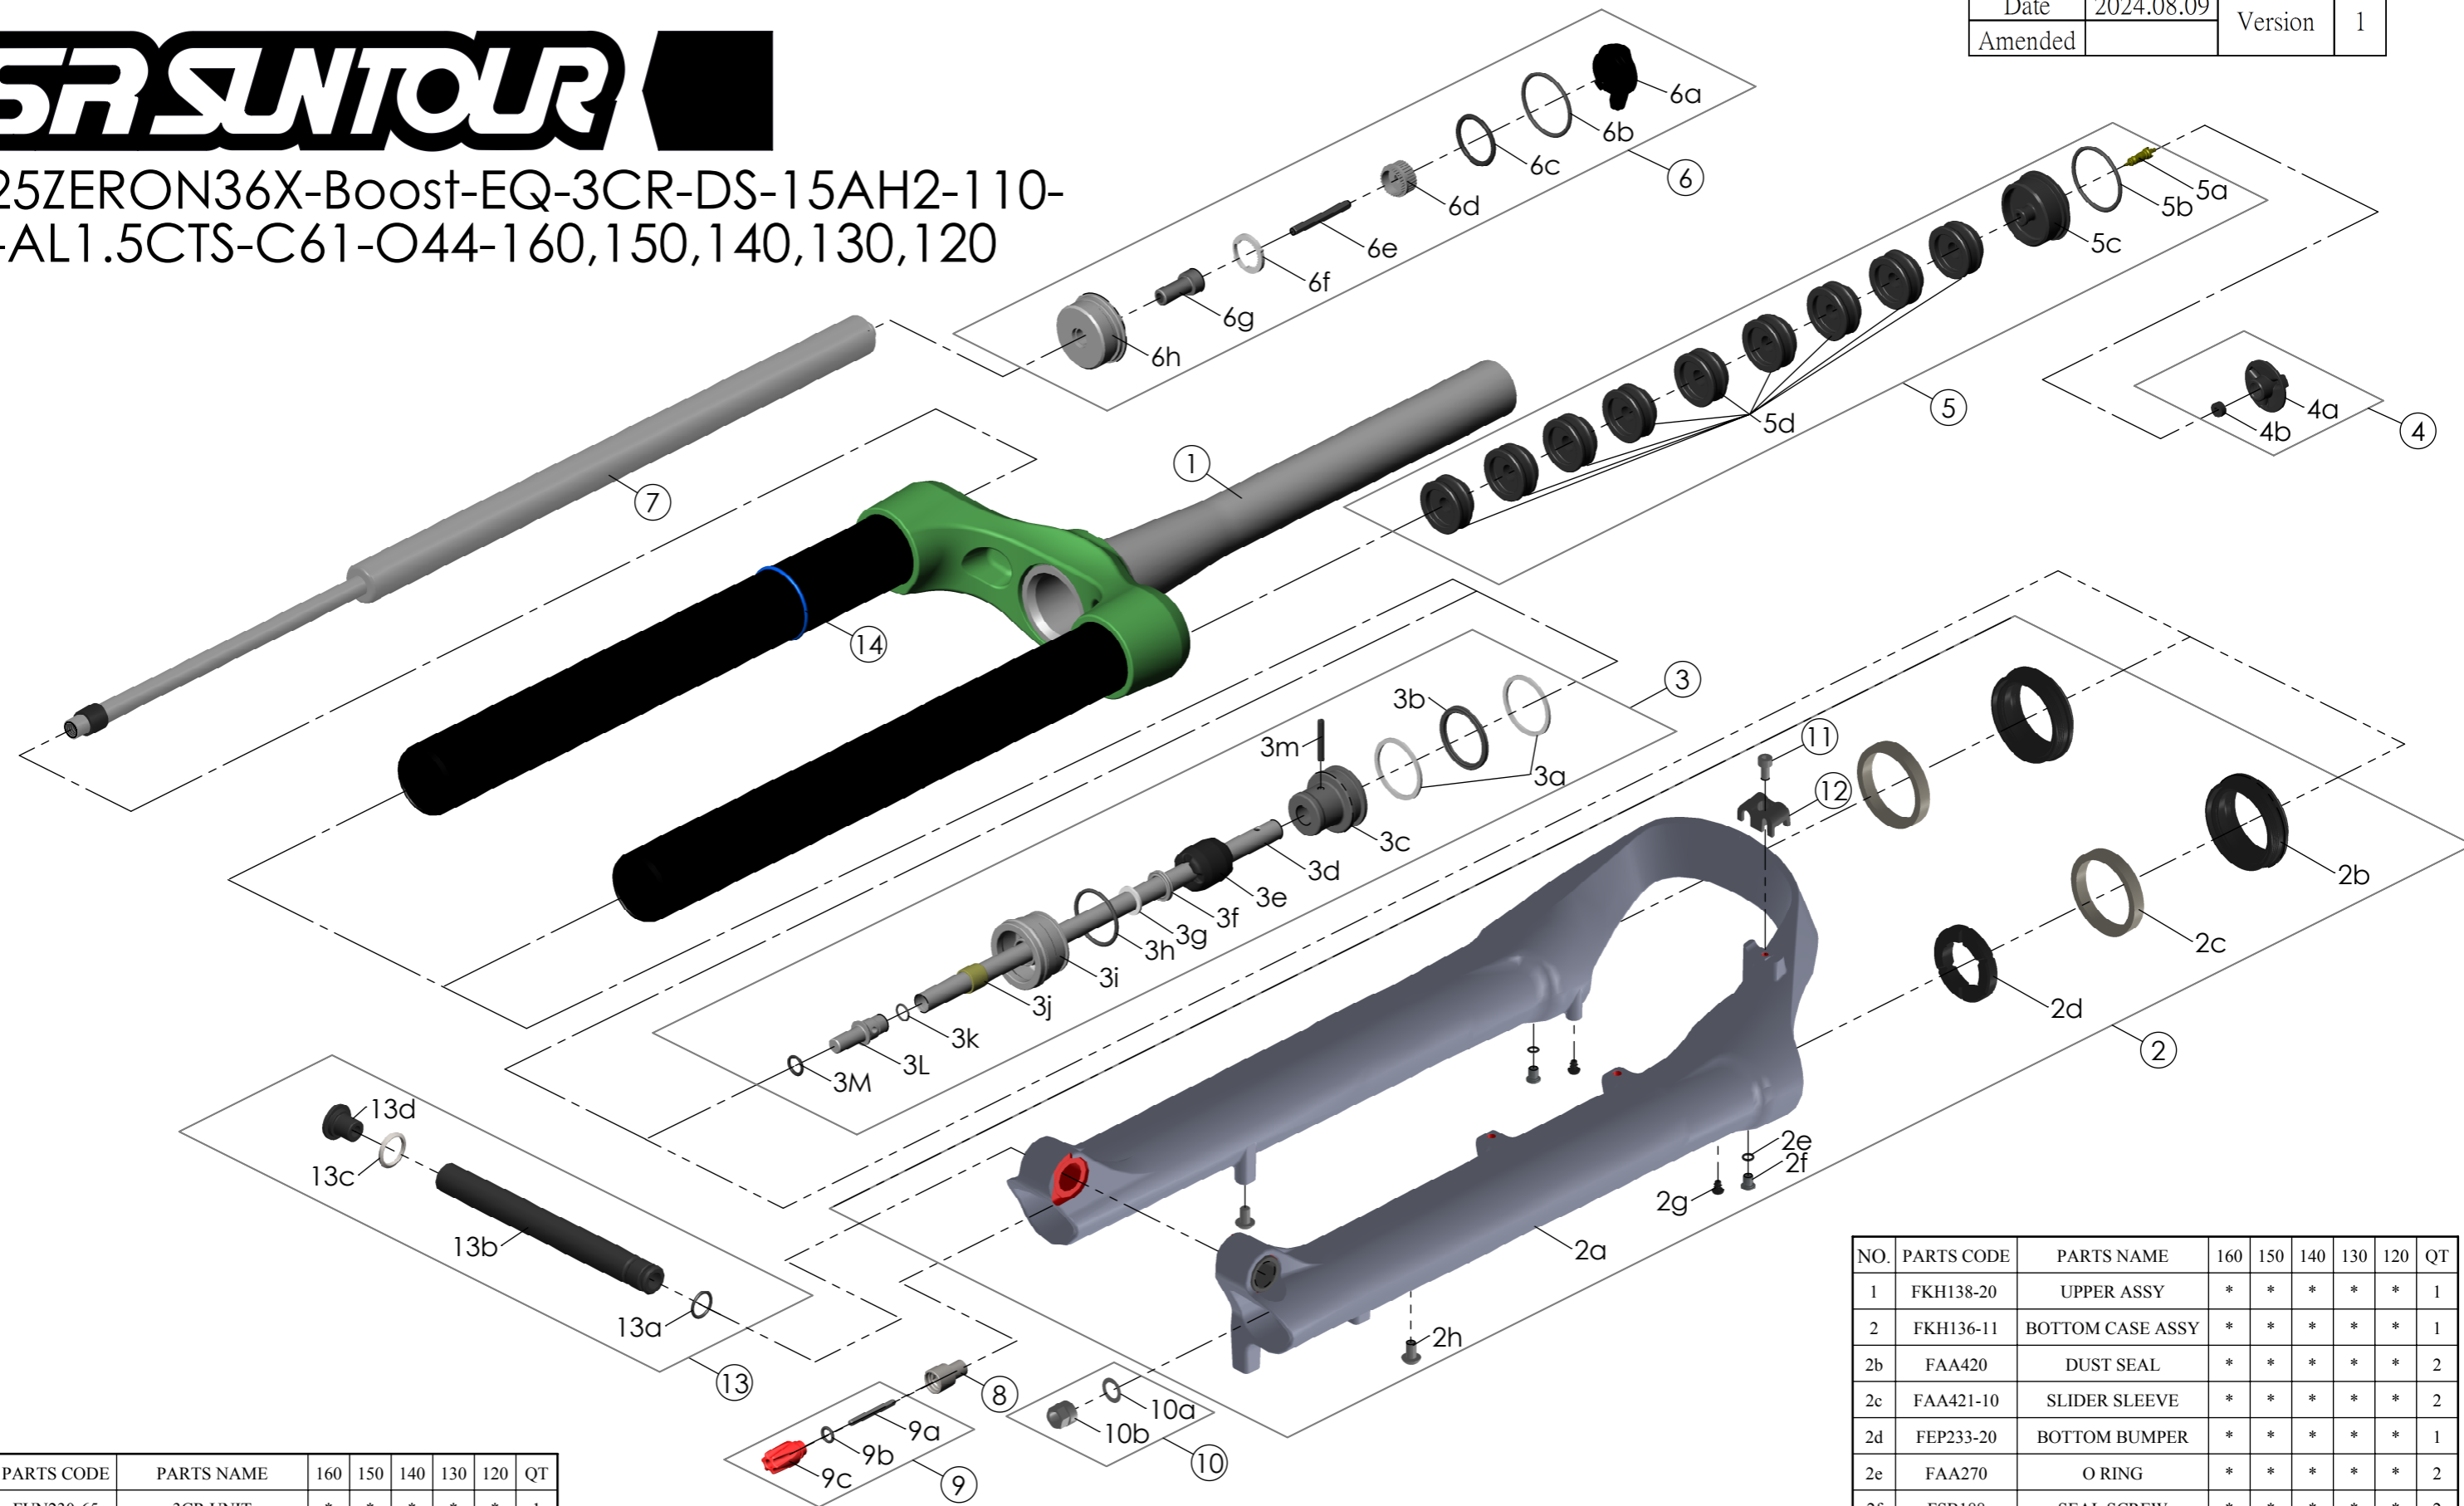

SF25ZERON36X-Boost-EQ-3CR-DS-15AH2-110-29-AL1.5CTS-C61-O44-160,150,140,130,120

Date	2024.08.09	Version	1
Amended			

NO.	PARTS CODE	PARTS NAME	160	150	140	130	120	QT
7	FUN230-65	3CR UNIT	*	*	*	*	*	1
8	FSB058	DAMPER FIXING BOLT	*	*	*	*	*	1
9	FKA004-22	DAMPER KNOB ASSY	*	*	*	*	*	1
10	FKA063-03	FIXING NUT SET	*	*	*	*	*	1
11	FEF519	CABLE GUIDE	*	*	*	*	*	1
12	FSB153	GUIDE FIXING BOLT	*	*	*	*	*	1
13	FKA117-00	15AH2-110 AXLE SET	*	*	*	*	*	1
14	FAA397-40	O RING	*	*	*	*	*	1

NO.	PARTS CODE	PARTS NAME	160	150	140	130	120	QT
			*					5
				*				6
5f	FEG270	VOLUME REDUCER			*			7
						*		8
							*	9
6	FKE596-00	3CR TOP CAP ASSY	*	*	*	*	*	1

NO.	PARTS CODE	PARTS NAME	160	150	140	130	120	QT
4	FKE595	VALVE CAP ASSY	*	*	*	*	*	1
	FKE594-02		*					1
	FKE594-12			*				2
5	FKE594-22	AIR CAP ASSY			*			2
	FKE594-32					*		1
	FKE594-42						*	2

NO.	PARTS CODE	PARTS NAME	160	150	140	130	120	QT
1	FKH138-20	UPPER ASSY	*	*	*	*	*	1
2	FKH136-11	BOTTOM CASE ASSY	*	*	*	*	*	1
2b	FAA420	DUST SEAL	*	*	*	*	*	2
2c	FAA421-10	SLIDER SLEEVE	*	*	*	*	*	2
2d	FEP233-20	BOTTOM BUMPER	*	*	*	*	*	1
2e	FAA270	O RING	*	*	*	*	*	2
2f	FSB188	SEAL SCREW	*	*	*	*	*	2
2g	FAA200-10	MOUNT CAP	*	*	*	*	*	2
2h	FSB203	FIXING BOLT	*	*	*	*	*	2
	FKE627-00			*				1
	FKE627-01			*				1
3	FKE627-02	AIR CYLINDER ASSY			*			1
	FKE627-03					*		1
	FKE627-04						*	1