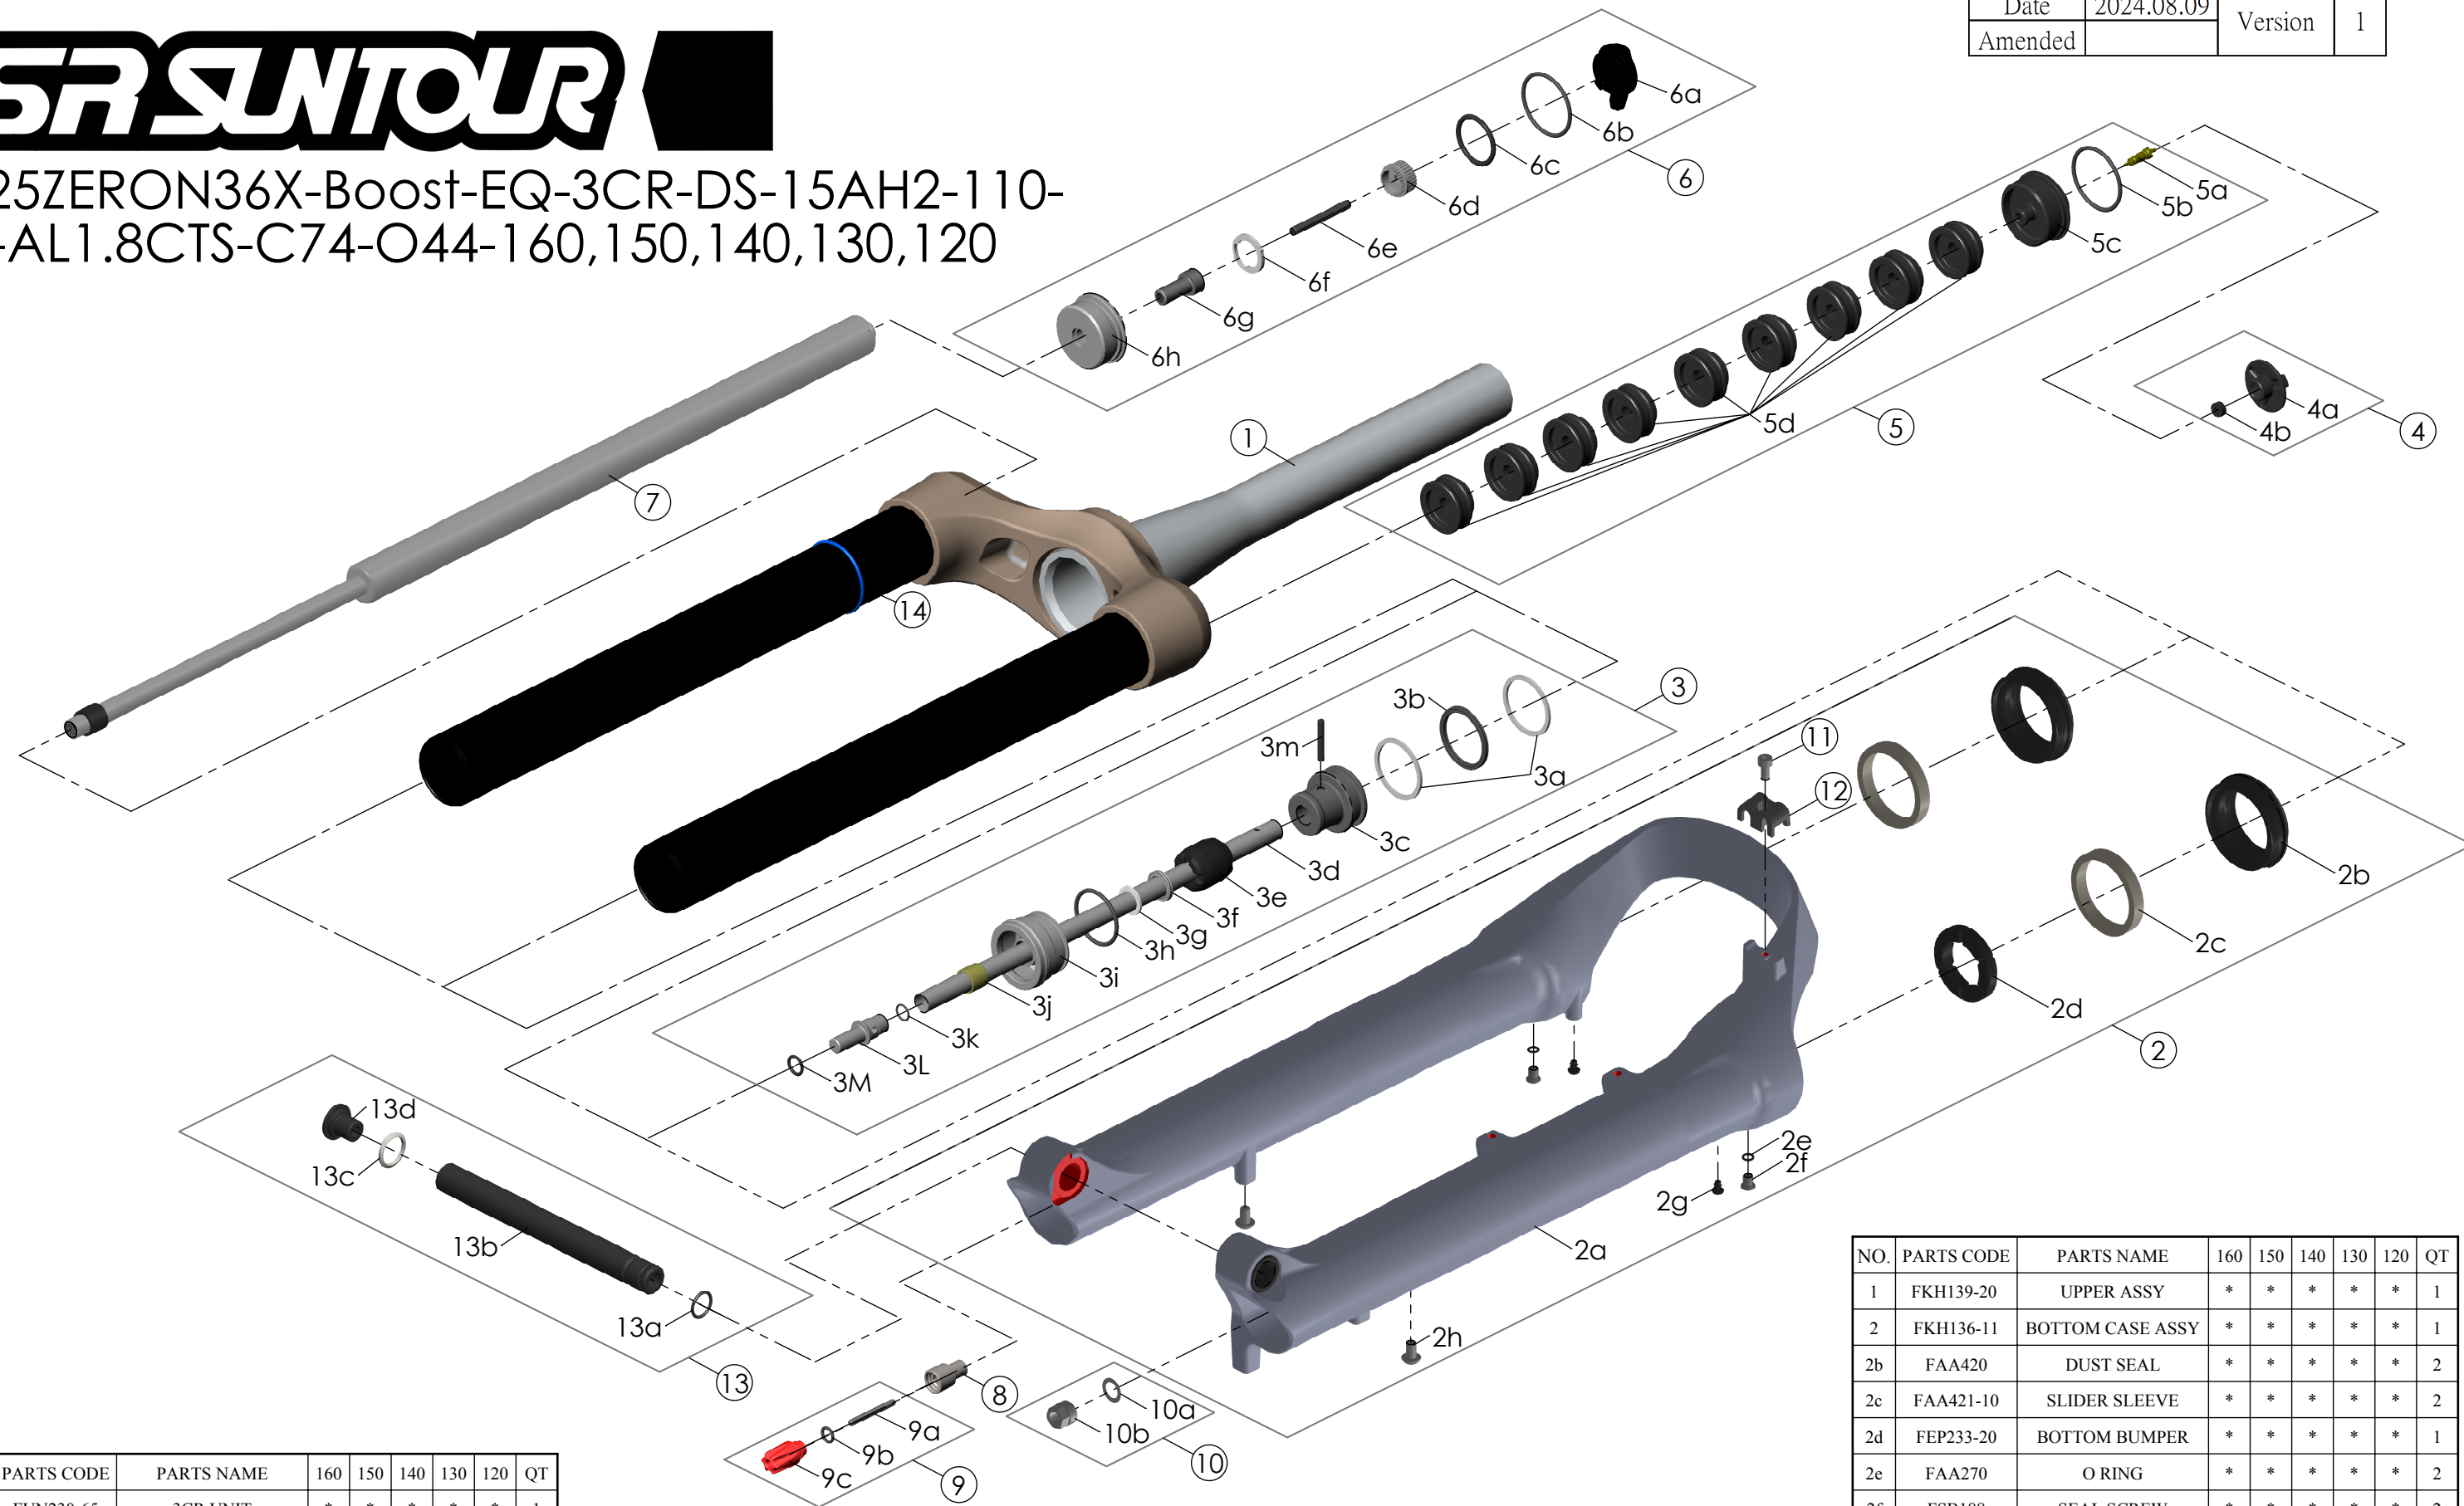

SF25ZERON36X-Boost-EQ-3CR-DS-15AH2-110-29-AL1.8CTS-C74-O44-160,150,140,130,120

Date	2024.08.09	Version	1
Amended			

NO.	PARTS CODE	PARTS NAME	160	150	140	130	120	QT
7	FUN230-65	3CR UNIT	*	*	*	*	*	1
8	FSB058	DAMPER FIXING BOLT	*	*	*	*	*	1
9	FKA004-22	DAMPER KNOB ASSY	*	*	*	*	*	1
10	FKA063-03	FIXING NUT SET	*	*	*	*	*	1
11	FEF519	CABLE GUIDE	*	*	*	*	*	1
12	FSB153	GUIDE FIXING BOLT	*	*	*	*	*	1
13	FKA117-00	15AH2-110 AXLE SET	*	*	*	*	*	1
14	FAA397-40	O RING	*	*	*	*	*	1

NO.	PARTS CODE	PARTS NAME	160	150	140	130	120	QT
5f	FEG270	VOLUME REDUCER	*	*	*	*	*	5
6	FKE596-00	3CR TOP CAP ASSY	*	*	*	*	*	1

NO.	PARTS CODE	PARTS NAME	160	150	140	130	120	QT
4	FKE595	VALVE CAP ASSY	*	*	*	*	*	1
5	FKE594-02	AIR CAP ASSY	*	*	*	*	*	1
	FKE594-12		*	*	*	*	2	
	FKE594-22		*	*	*	*	2	
	FKE594-32		*	*	*	*	1	
	FKE594-42		*	*	*	*	2	

NO.	PARTS CODE	PARTS NAME	160	150	140	130	120	QT
1	FKH139-20	UPPER ASSY	*	*	*	*	*	1
2	FKH136-11	BOTTOM CASE ASSY	*	*	*	*	*	1
2b	FAA420	DUST SEAL	*	*	*	*	*	2
2c	FAA421-10	SLIDER SLEEVE	*	*	*	*	*	2
2d	FEP233-20	BOTTOM BUMPER	*	*	*	*	*	1
2e	FAA270	O RING	*	*	*	*	*	2
2f	FSB188	SEAL SCREW	*	*	*	*	*	2
2g	FAA200-10	MOUNT CAP	*	*	*	*	*	2
2h	FSB203	FIXING BOLT	*	*	*	*	*	2
3	FKE627-00	AIR CYLINDER ASSY	*	*	*	*	*	1
	FKE627-01		*	*	*	*	1	
	FKE627-02		*	*	*	*	1	
	FKE627-03		*	*	*	*	1	
	FKE627-04		*	*	*	*	1	