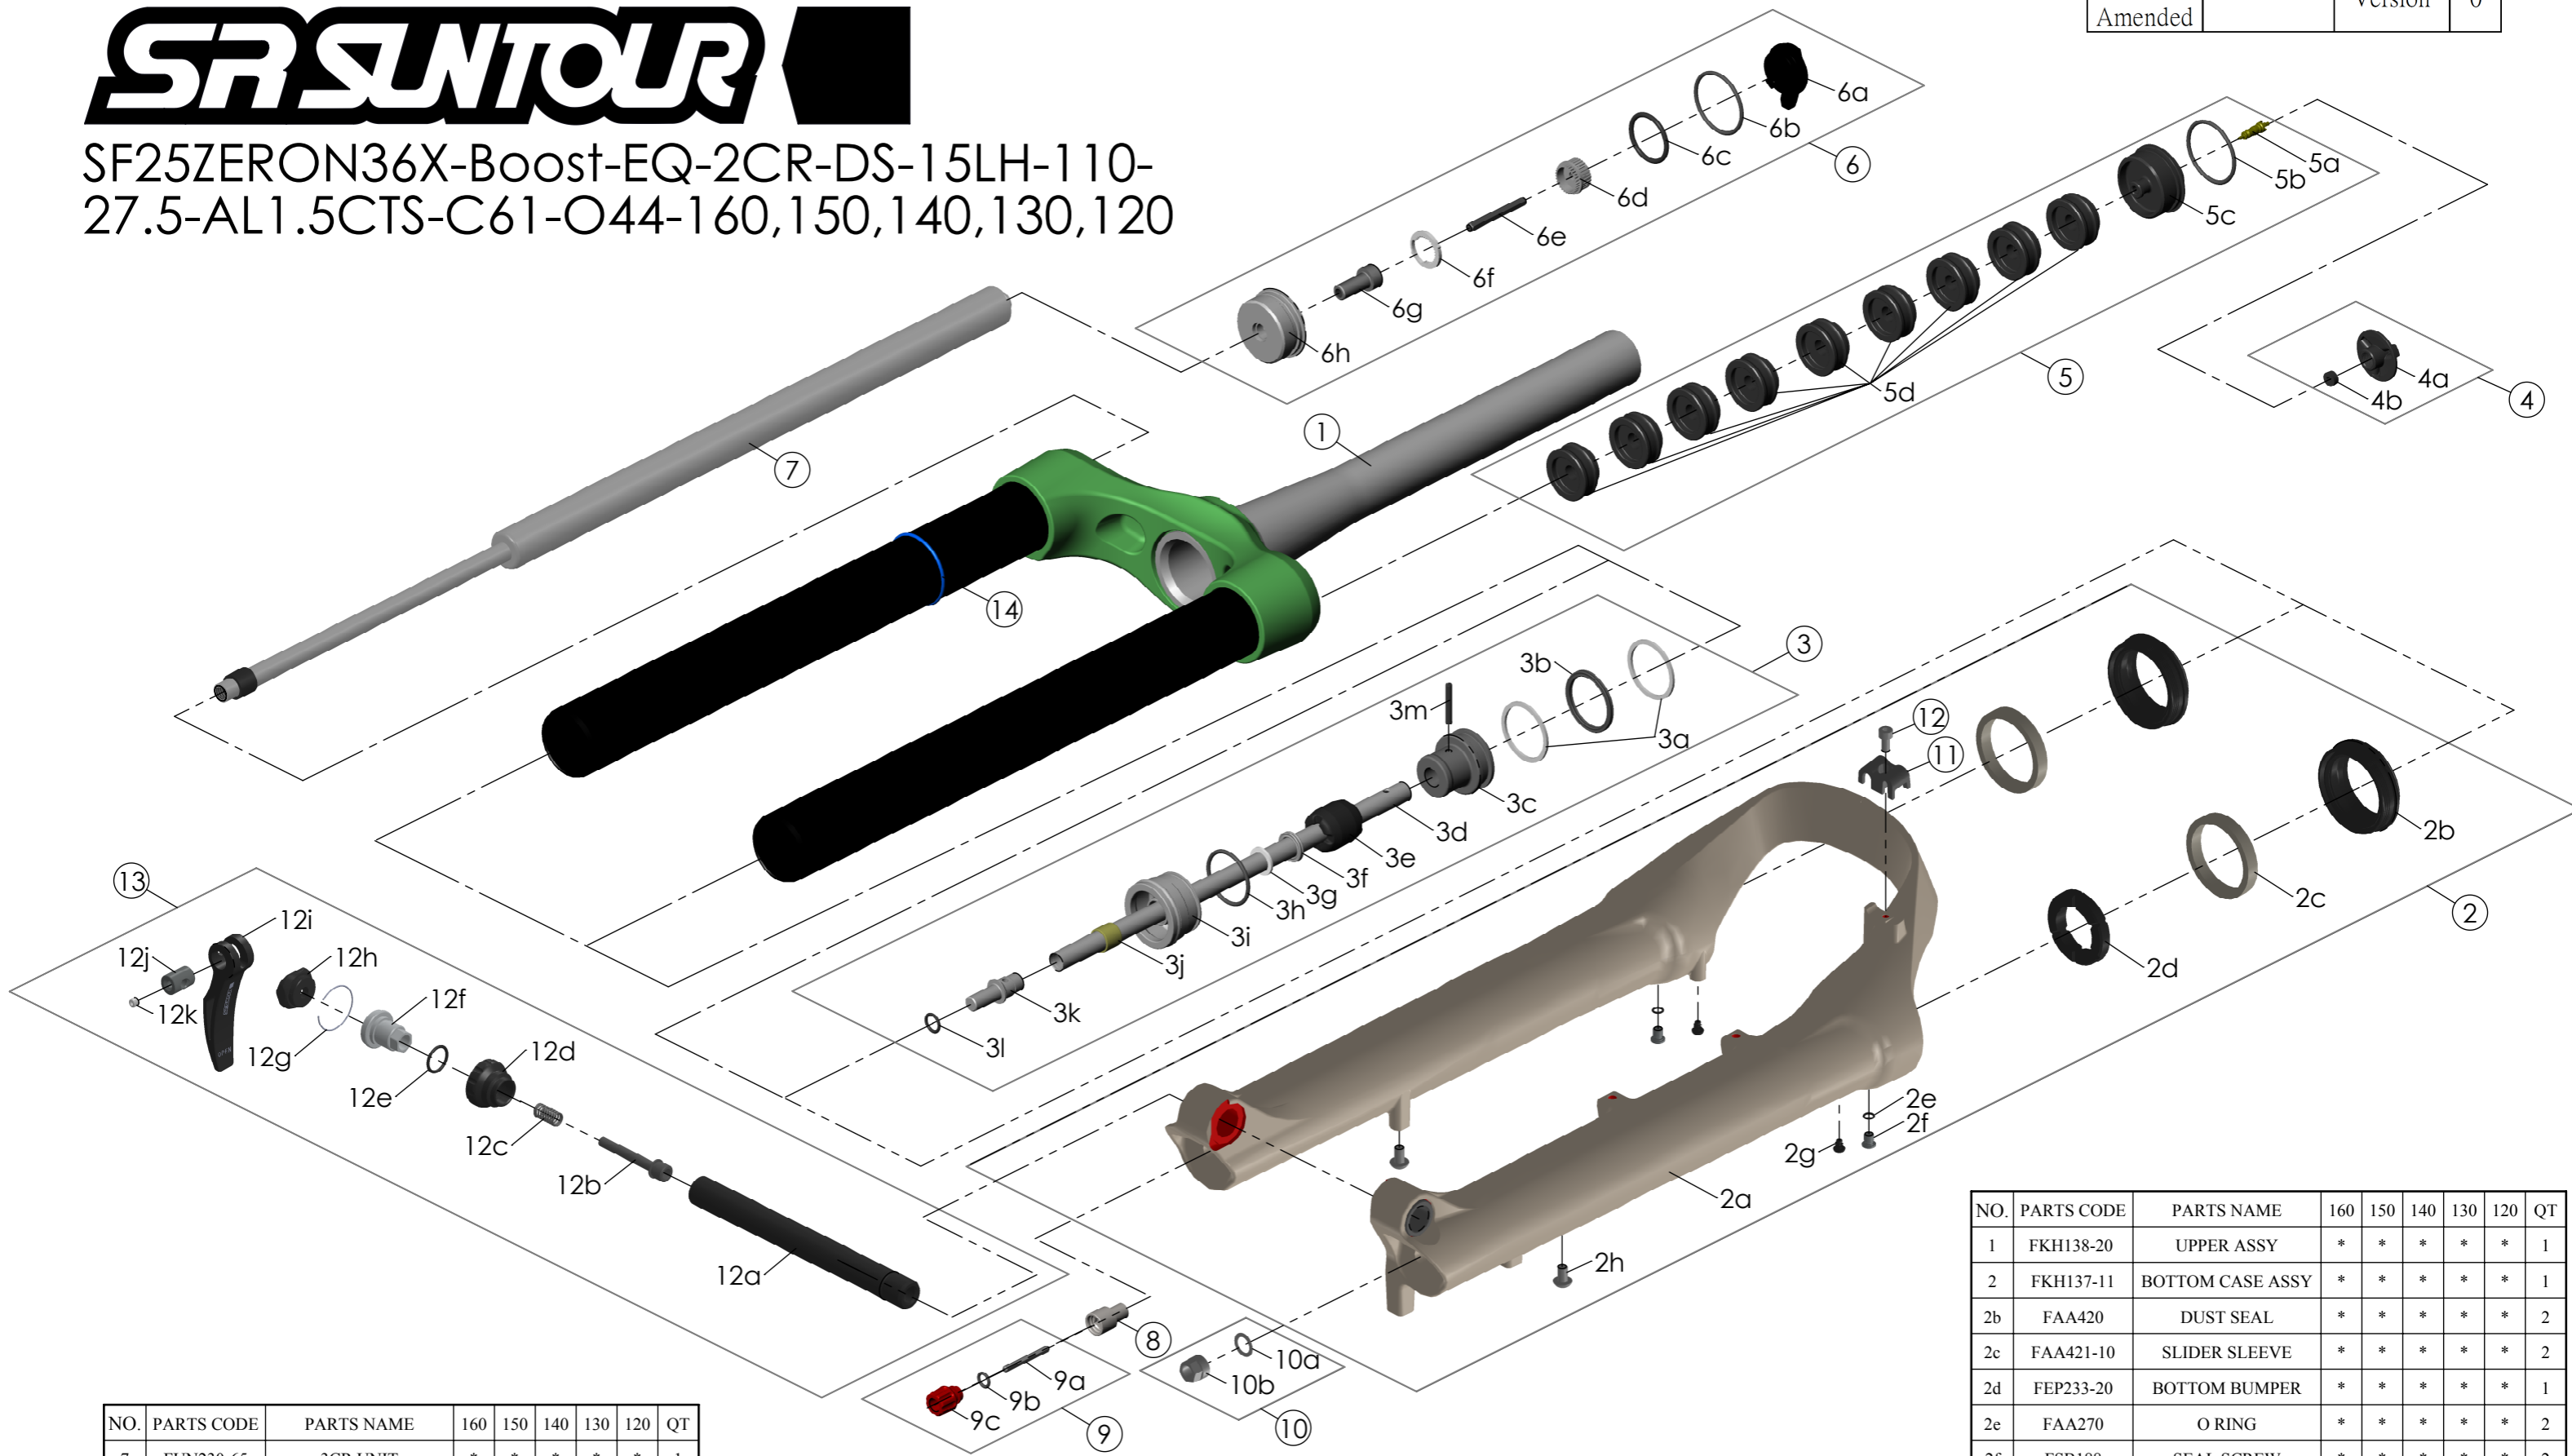

SF25ZERON36X-Boost-EQ-2CR-DS-15LH-110-27.5-AL1.5CTS-C61-O44-160,150,140,130,120

Date	2024.08.06	Version	0
Amended			

NO.	PARTS CODE	PARTS NAME	160	150	140	130	120	QT
7	FUN230-65	3CR UNIT	*	*	*	*	*	1
8	FSB058	DAMPER FIXING BOLT	*	*	*	*	*	1
9	FKA004-30	REBOUND KNOB ASSY	*	*	*	*	*	1
10	FKA063-03	FIXING NUT SET	*	*	*	*	*	1
11	FEG519	CABLE GUIDE	*	*	*	*	*	1
12	FSB153	GUIDE FIXING BOLT	*	*	*	*	*	1
13	FKA116-02	15LH-110 AXLE SET	*	*	*	*	*	1
14	FAA397-40	O RING	*	*	*	*	*	1

NO.	PARTS CODE	PARTS NAME	160	150	140	130	120	QT
			*					5
				*				6
5f	FEG270	VOLUME REDUCER			*			7
						*		8
							*	9
6	FKE596-00	3CR TOP CAP ASSY	*	*	*	*	*	1

NO.	PARTS CODE	PARTS NAME	160	150	140	130	120	QT
4	FKE595	VALVE CAP ASSY	*	*	*	*	*	1
	FKE594-02		*					1
	FKE594-12			*				2
5	FKE594-22	AIR CAP ASSY			*			2
	FKE594-32					*		1
	FKE594-42						*	2

NO.	PARTS CODE	PARTS NAME	160	150	140	130	120	QT
1	FKH138-20	UPPER ASSY	*	*	*	*	*	1
2	FKH137-11	BOTTOM CASE ASSY	*	*	*	*	*	1
2b	FAA420	DUST SEAL	*	*	*	*	*	2
2c	FAA421-10	SLIDER SLEEVE	*	*	*	*	*	2
2d	FEP233-20	BOTTOM BUMPER	*	*	*	*	*	1
2e	FAA270	O RING	*	*	*	*	*	2
2f	FSB188	SEAL SCREW	*	*	*	*	*	2
2g	FAA200-10	MOUNT CAP	*	*	*	*	*	2
2h	FSB203	FIXING BOLT	*	*	*	*	*	2
	FKE627-00		*					1
	FKE627-01			*				1
3	FKE627-02	AIR CYLINDER ASSY			*			1
	FKE627-03					*		1
	FKE627-04						*	1