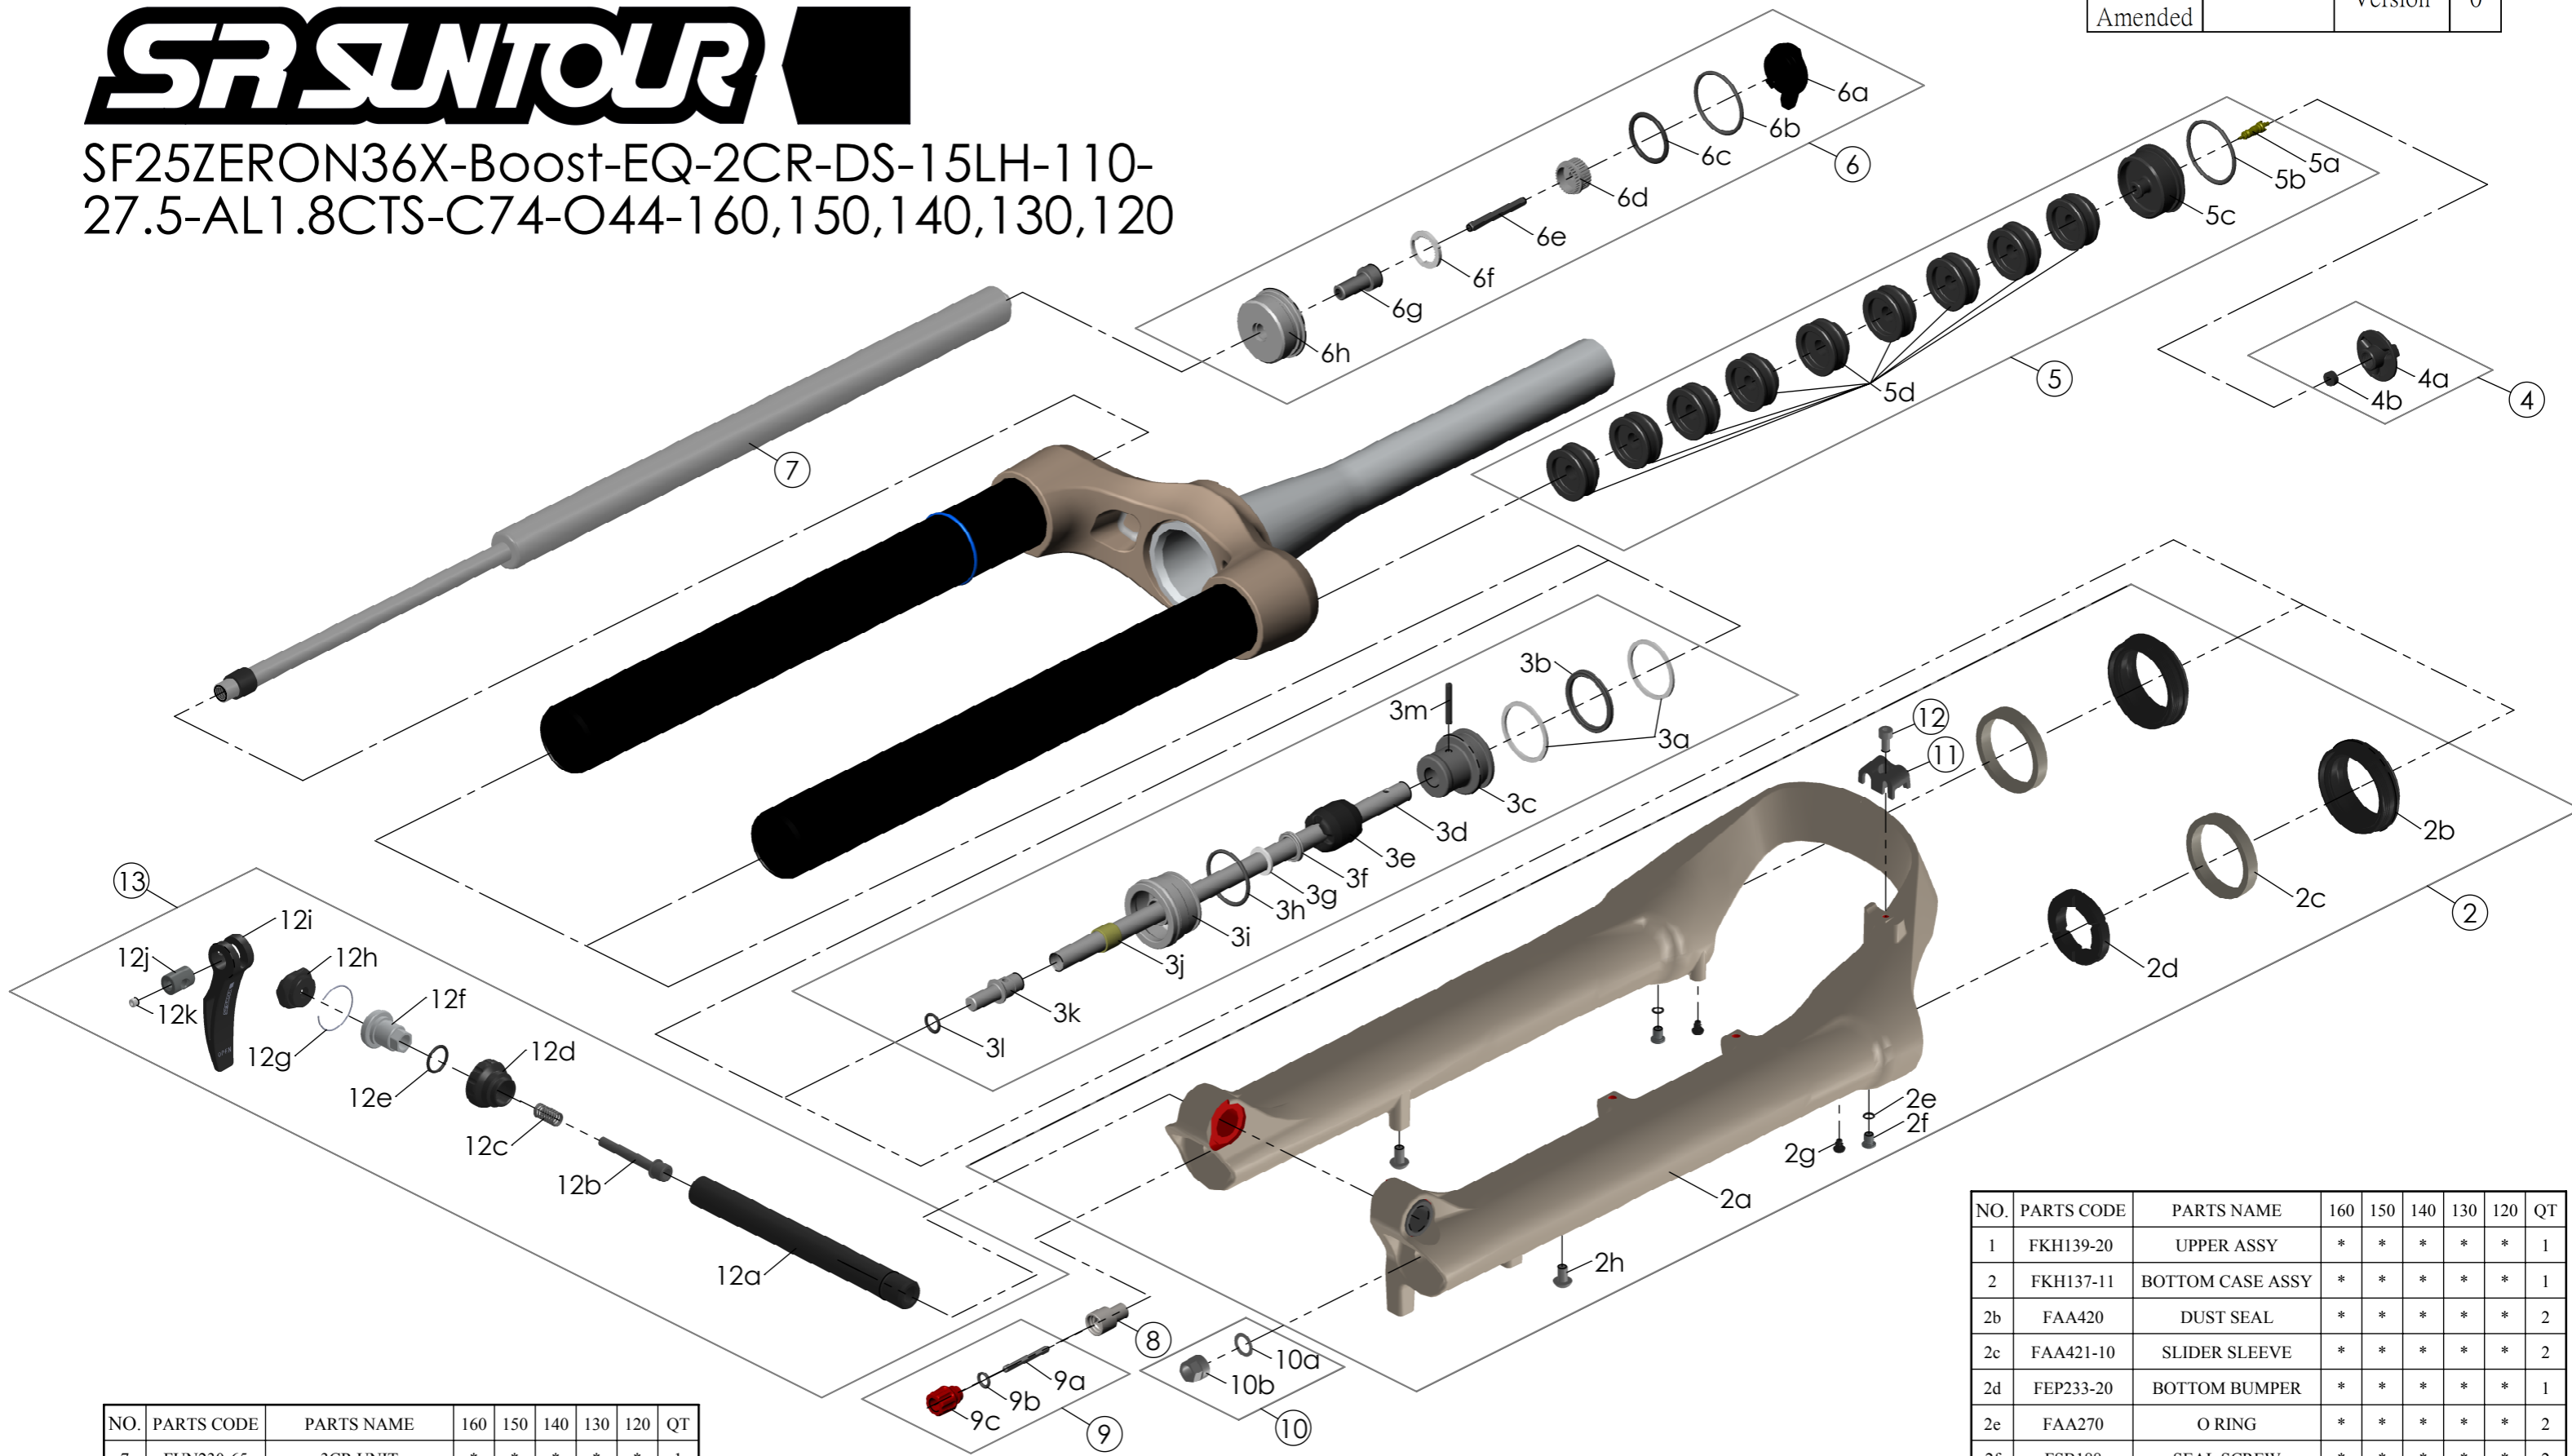

SF25ZERON36X-Boost-EQ-2CR-DS-15LH-110-27.5-AL1.8CTS-C74-O44-160,150,140,130,120

Date	2024.08.06	Version	0
Amended			

NO.	PARTS CODE	PARTS NAME	160	150	140	130	120	QT
7	FUN230-65	3CR UNIT	*	*	*	*	*	1
8	FSB058	DAMPER FIXING BOLT	*	*	*	*	*	1
9	FKA004-30	REBOUND KNOB ASSY	*	*	*	*	*	1
10	FKA063-03	FIXING NUT SET	*	*	*	*	*	1
11	FEG519	CABLE GUIDE	*	*	*	*	*	1
12	FSB153	GUIDE FIXING BOLT	*	*	*	*	*	1
13	FKA116-02	15LH-110 AXLE SET	*	*	*	*	*	1
14	FAA397-40	O RING	*	*	*	*	*	1

NO.	PARTS CODE	PARTS NAME	160	150	140	130	120	QT
			*					5
				*				6
5f	FEG270	VOLUME REDUCER			*			7
						*		8
							*	9
6	FKE596-00	3CR TOP CAP ASSY	*	*	*	*	*	1

NO.	PARTS CODE	PARTS NAME	160	150	140	130	120	QT
4	FKE595	VALVE CAP ASSY	*	*	*	*	*	1
	FKE594-02		*					1
	FKE594-12			*				2
5	FKE594-22	AIR CAP ASSY			*			2
	FKE594-32					*		1
	FKE594-42						*	2

NO.	PARTS CODE	PARTS NAME	160	150	140	130	120	QT
1	FKH139-20	UPPER ASSY	*	*	*	*	*	1
2	FKH137-11	BOTTOM CASE ASSY	*	*	*	*	*	1
2b	FAA420	DUST SEAL	*	*	*	*	*	2
2c	FAA421-10	SLIDER SLEEVE	*	*	*	*	*	2
2d	FEP233-20	BOTTOM BUMPER	*	*	*	*	*	1
2e	FAA270	O RING	*	*	*	*	*	2
2f	FSB188	SEAL SCREW	*	*	*	*	*	2
2g	FAA200-10	MOUNT CAP	*	*	*	*	*	2
2h	FSB203	FIXING BOLT	*	*	*	*	*	2
	FKE627-00		*					1
	FKE627-01			*				1
3	FKE627-02	AIR CYLINDER ASSY			*			1
	FKE627-03					*		1
	FKE627-04						*	1