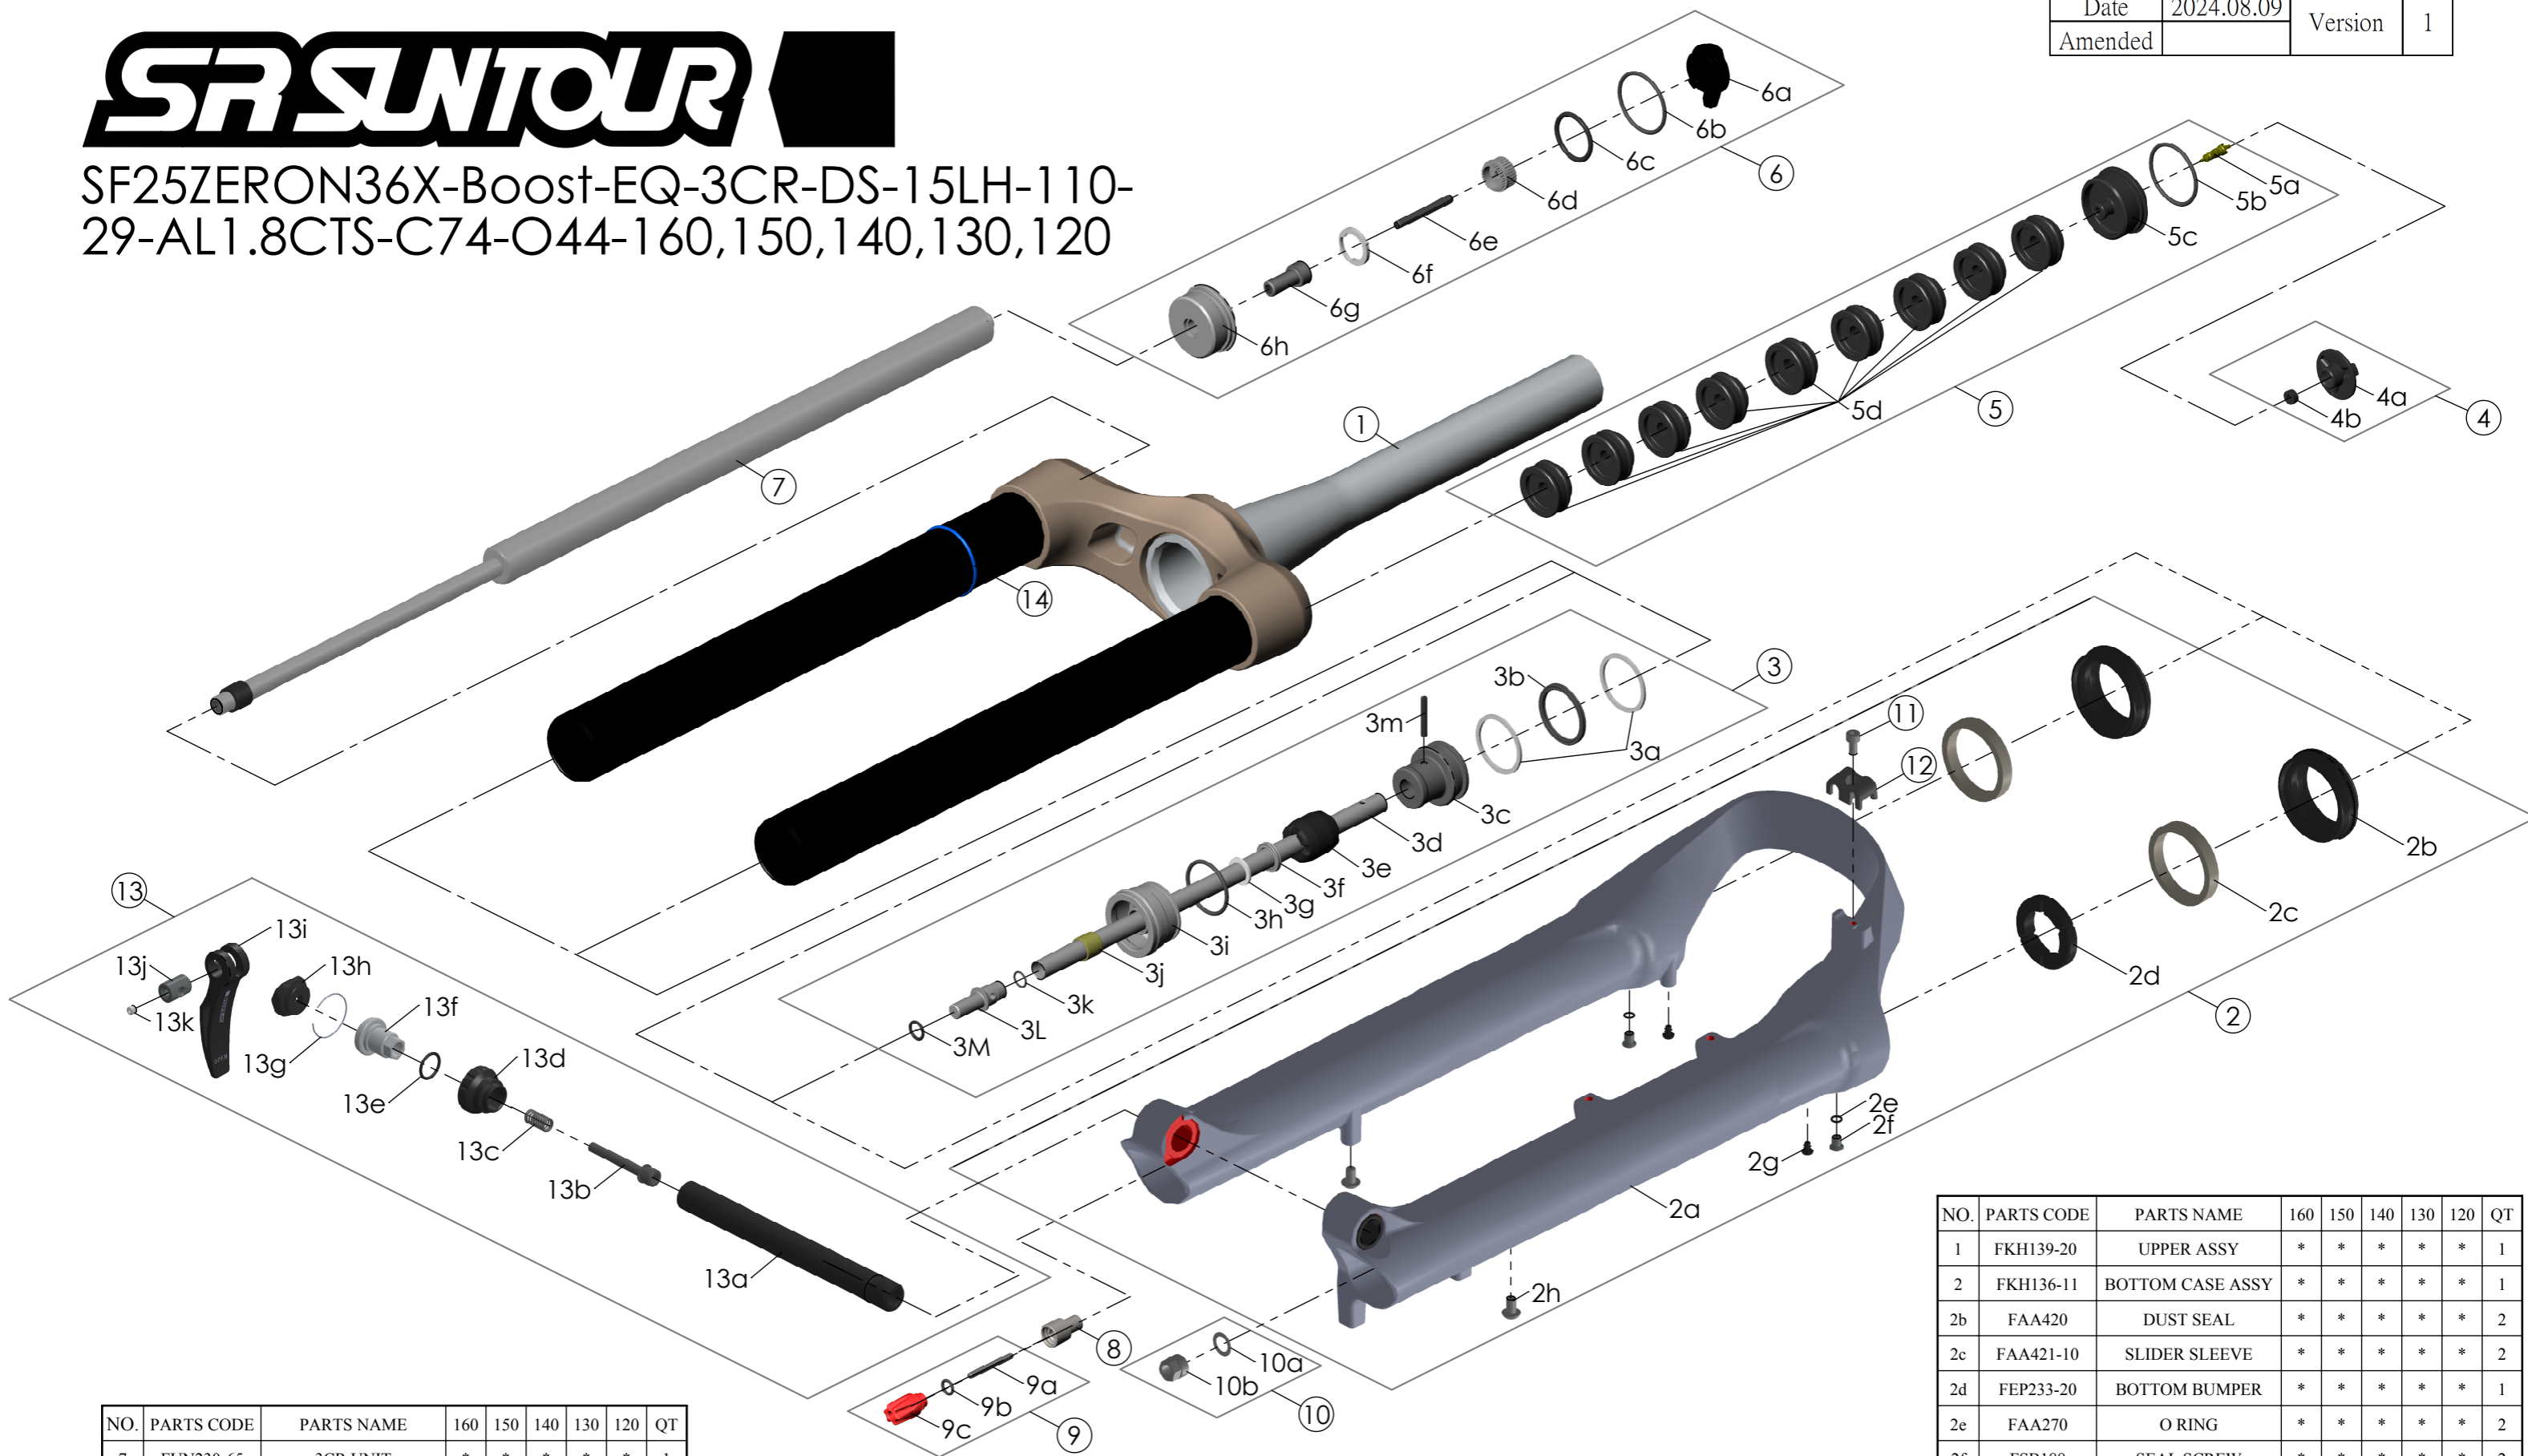

SF25ZERON36X-Boost-EQ-3CR-DS-15LH-110-29-AL1.8CTS-C74-O44-160,150,140,130,120

Date	2024.08.09	Version	1
Amended			

NO.	PARTS CODE	PARTS NAME	160	150	140	130	120	QT
7	FUN230-65	3CR UNIT	*	*	*	*	*	1
8	FSB058	DAMPER FIXING BOLT	*	*	*	*	*	1
9	FKA004-22	DAMPER KNOB ASSY	*	*	*	*	*	1
10	FKA063-03	FIXING NUT SET	*	*	*	*	*	1
11	FEF519	CABLE GUIDE	*	*	*	*	*	1
12	FSB153	GUIDE FIXING BOLT	*	*	*	*	*	1
13	FKA116-02	15LH-110 AXLE SET	*	*	*	*	*	1
14	FAA397-40	O RING	*	*	*	*	*	1

NO.	PARTS CODE	PARTS NAME	160	150	140	130	120	QT
5f	FEG270	VOLUME REDUCER	*	*	*	*	*	5
6	FKE596-00	3CR TOP CAP ASSY	*	*	*	*	*	1

NO.	PARTS CODE	PARTS NAME	160	150	140	130	120	QT
4	FKE595	VALVE CAP ASSY	*	*	*	*	*	1
5	FKE594-02	AIR CAP ASSY	*	*	*	*	*	1
	FKE594-12		*	*	*	*	2	
	FKE594-22		*	*	*	*	2	
	FKE594-32		*	*	*	*	1	
	FKE594-42		*	*	*	*	2	

NO.	PARTS CODE	PARTS NAME	160	150	140	130	120	QT
1	FKH139-20	UPPER ASSY	*	*	*	*	*	1
2	FKH136-11	BOTTOM CASE ASSY	*	*	*	*	*	1
2b	FAA420	DUST SEAL	*	*	*	*	*	2
2c	FAA421-10	SLIDER SLEEVE	*	*	*	*	*	2
2d	FEP233-20	BOTTOM BUMPER	*	*	*	*	*	1
2e	FAA270	O RING	*	*	*	*	*	2
2f	FSB188	SEAL SCREW	*	*	*	*	*	2
2g	FAA200-10	MOUNT CAP	*	*	*	*	*	2
2h	FSB203	FIXING BOLT	*	*	*	*	*	2
3	FKE627-00	AIR CYLINDER ASSY	*	*	*	*	*	1
	FKE627-01		*	*	*	*	1	
	FKE627-02		*	*	*	*	1	
	FKE627-03		*	*	*	*	1	
	FKE627-04		*	*	*	*	1	