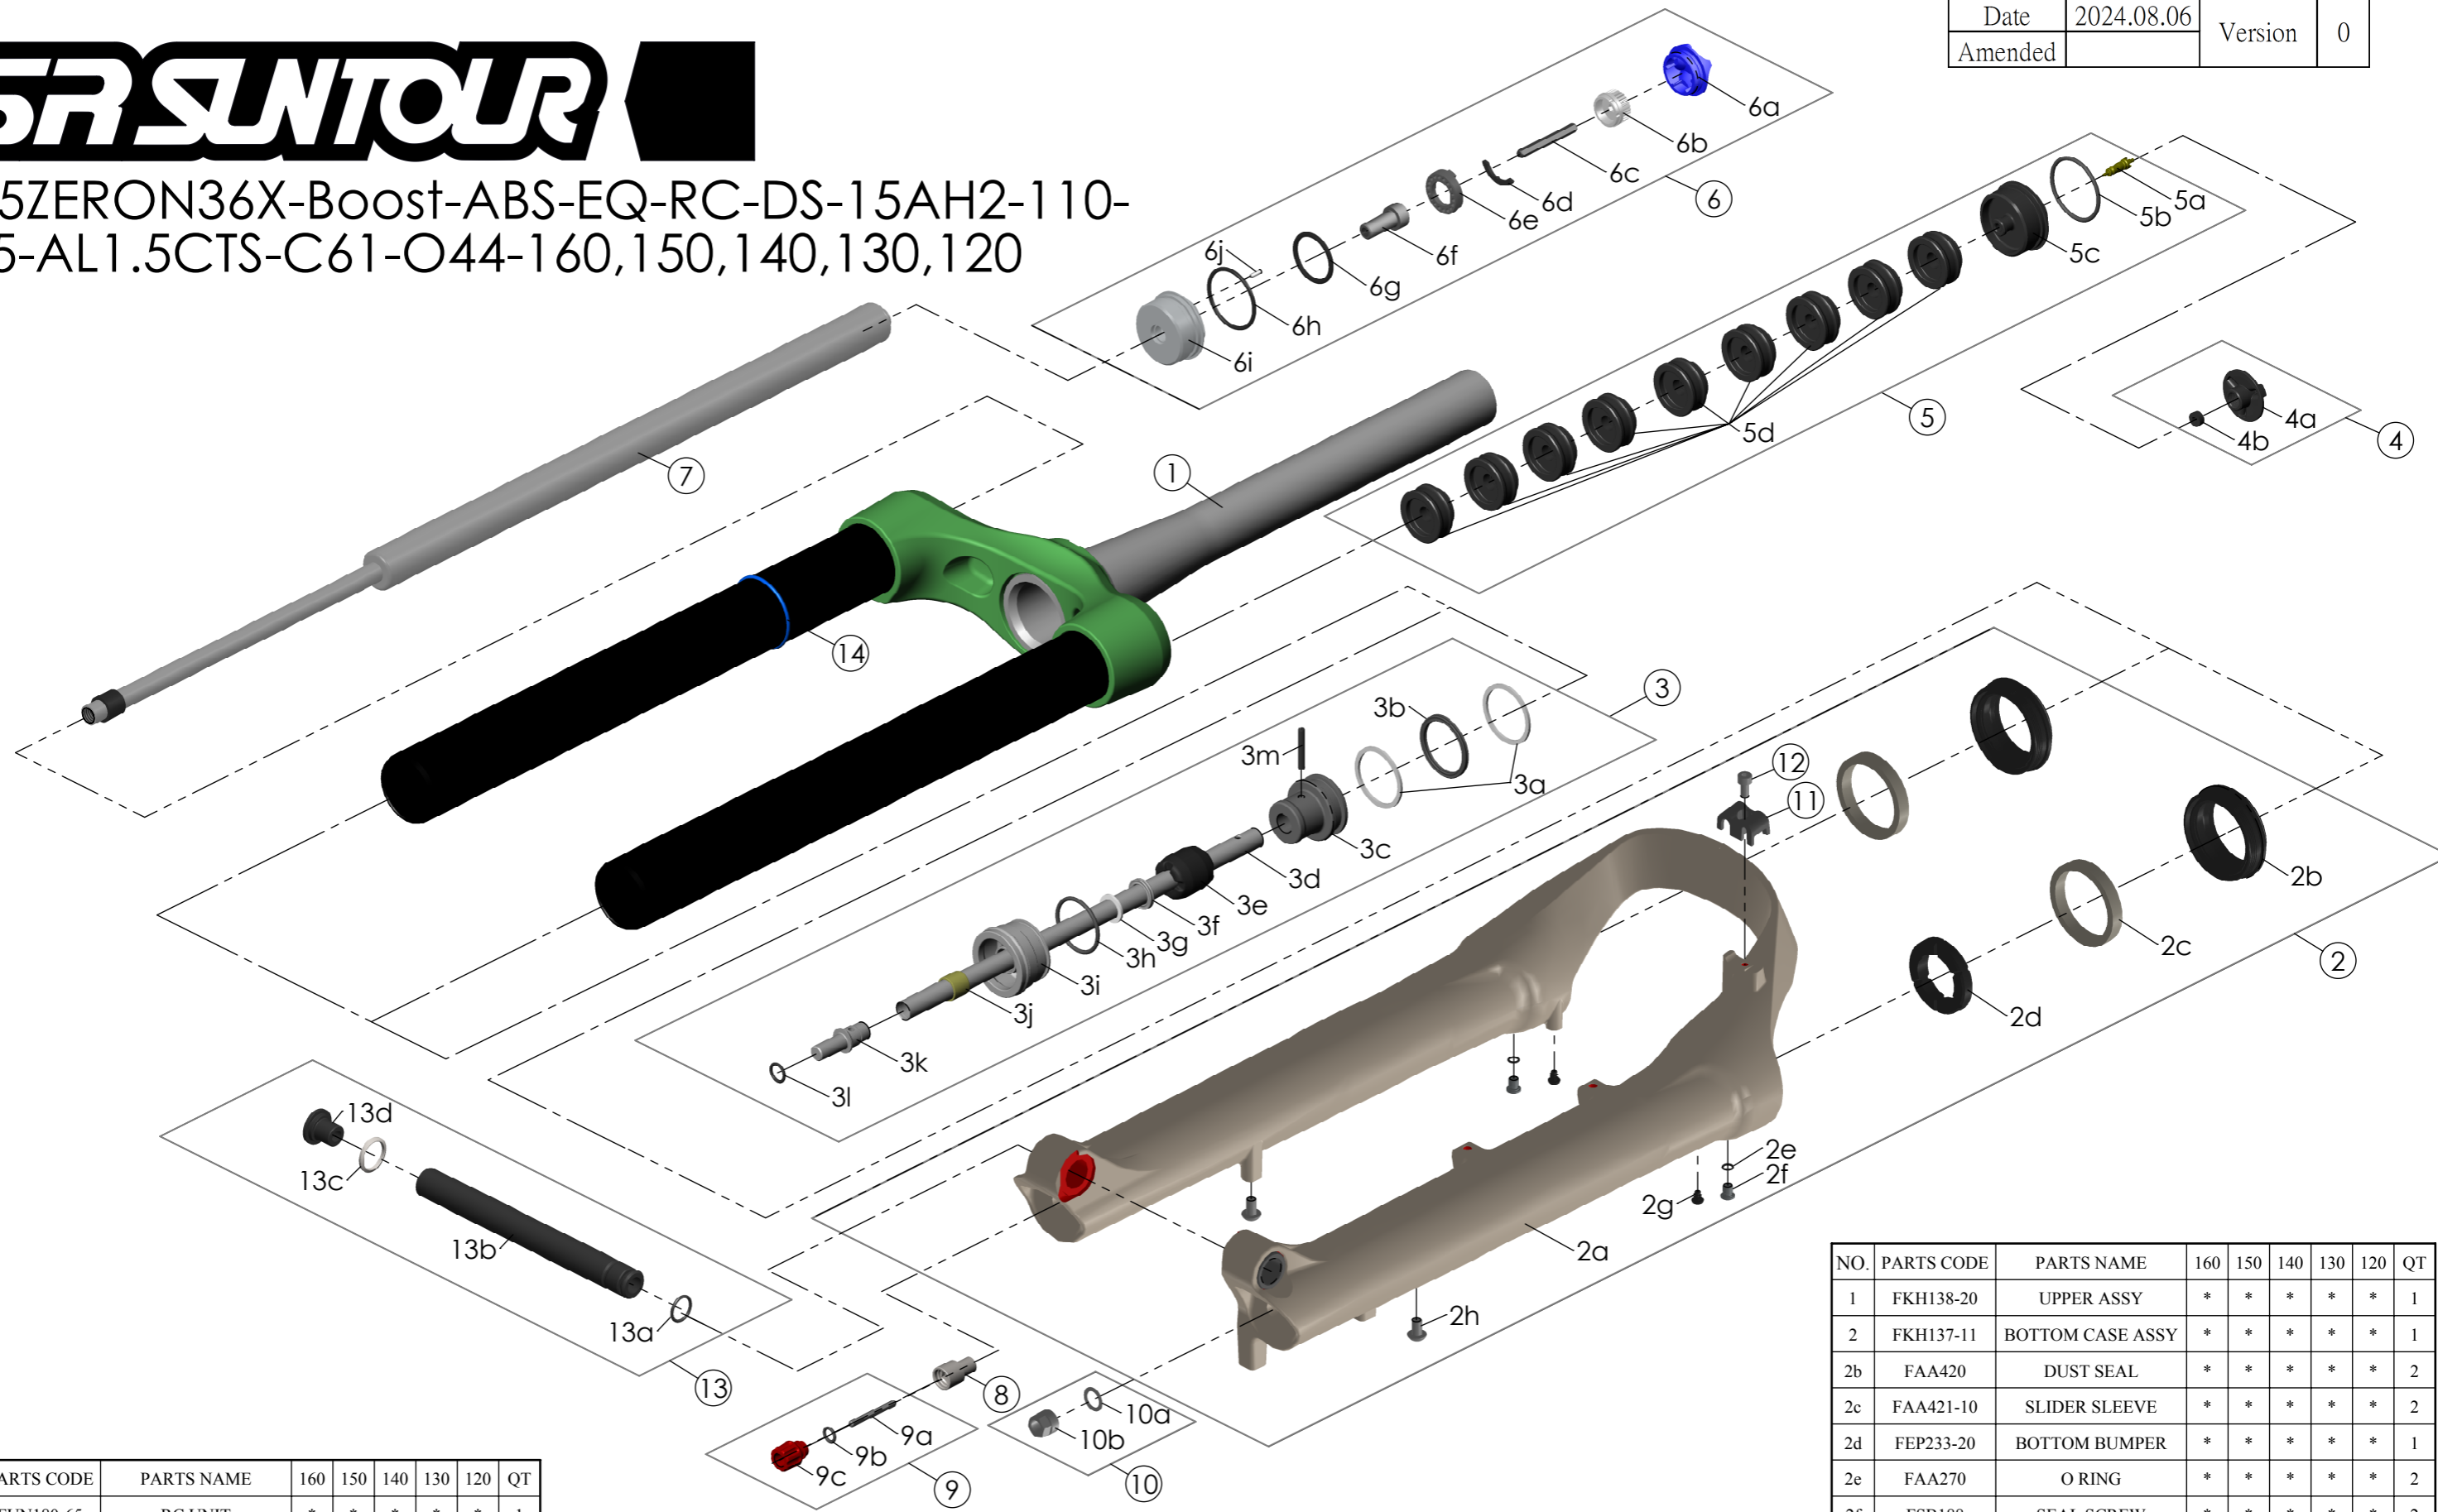

SF25ZERON36X-Boost-ABS-EQ-RC-DS-15AH2-110-27.5-AL1.5CTS-C61-O44-160,150,140,130,120

Date	2024.08.06	Version	0
Amended			

NO.	PARTS CODE	PARTS NAME	160	150	140	130	120	QT
7	FUN180-65	RC UNIT	*	*	*	*	*	1
8	FSB058	DAMPER FIXING BOLT	*	*	*	*	*	1
9	FKA004-30	REBOUND KNOB ASSY	*	*	*	*	*	1
10	FKA063-03	FIXING NUT SET	*	*	*	*	*	1
11	FEG519	CABLE GUIDE	*	*	*	*	*	1
12	FSB153	GUIDE FIXING BOLT	*	*	*	*	*	1
13	FKA117-00	15AH2-110 AXLE SET	*	*	*	*	*	1
14	FAA397-40	O RING	*	*	*	*	*	1

NO.	PARTS CODE	PARTS NAME	160	150	140	130	120	QT
			*					5
				*				6
5f	FEG270	VOLUME REDUCER			*			7
						*		8
							*	9
6	FKE576-02	RC KNOB ASSY	*	*	*	*	*	1

NO.	PARTS CODE	PARTS NAME	160	150	140	130	120	QT
4	FKE595	VALVE CAP ASSY	*	*	*	*	*	1
	FKE594-02		*					1
	FKE594-12			*				2
5	FKE594-22	AIR CAP ASSY			*			2
	FKE594-32					*		1
	FKE594-42						*	2

NO.	PARTS CODE	PARTS NAME	160	150	140	130	120	QT
1	FKH138-20	UPPER ASSY	*	*	*	*	*	1
2	FKH137-11	BOTTOM CASE ASSY	*	*	*	*	*	1
2b	FAA420	DUST SEAL	*	*	*	*	*	2
2c	FAA421-10	SLIDER SLEEVE	*	*	*	*	*	2
2d	FEP233-20	BOTTOM BUMPER	*	*	*	*	*	1
2e	FAA270	O RING	*	*	*	*	*	2
2f	FSB188	SEAL SCREW	*	*	*	*	*	2
2g	FAA200-10	MOUNT CAP	*	*	*	*	*	2
2h	FSB203	FIXING BOLT	*	*	*	*	*	2
	FKE627-00		*					1
	FKE627-01			*				1
3	FKE627-02	AIR CYLINDER ASSY			*			1
	FKE627-03					*		1
	FKE627-04						*	1