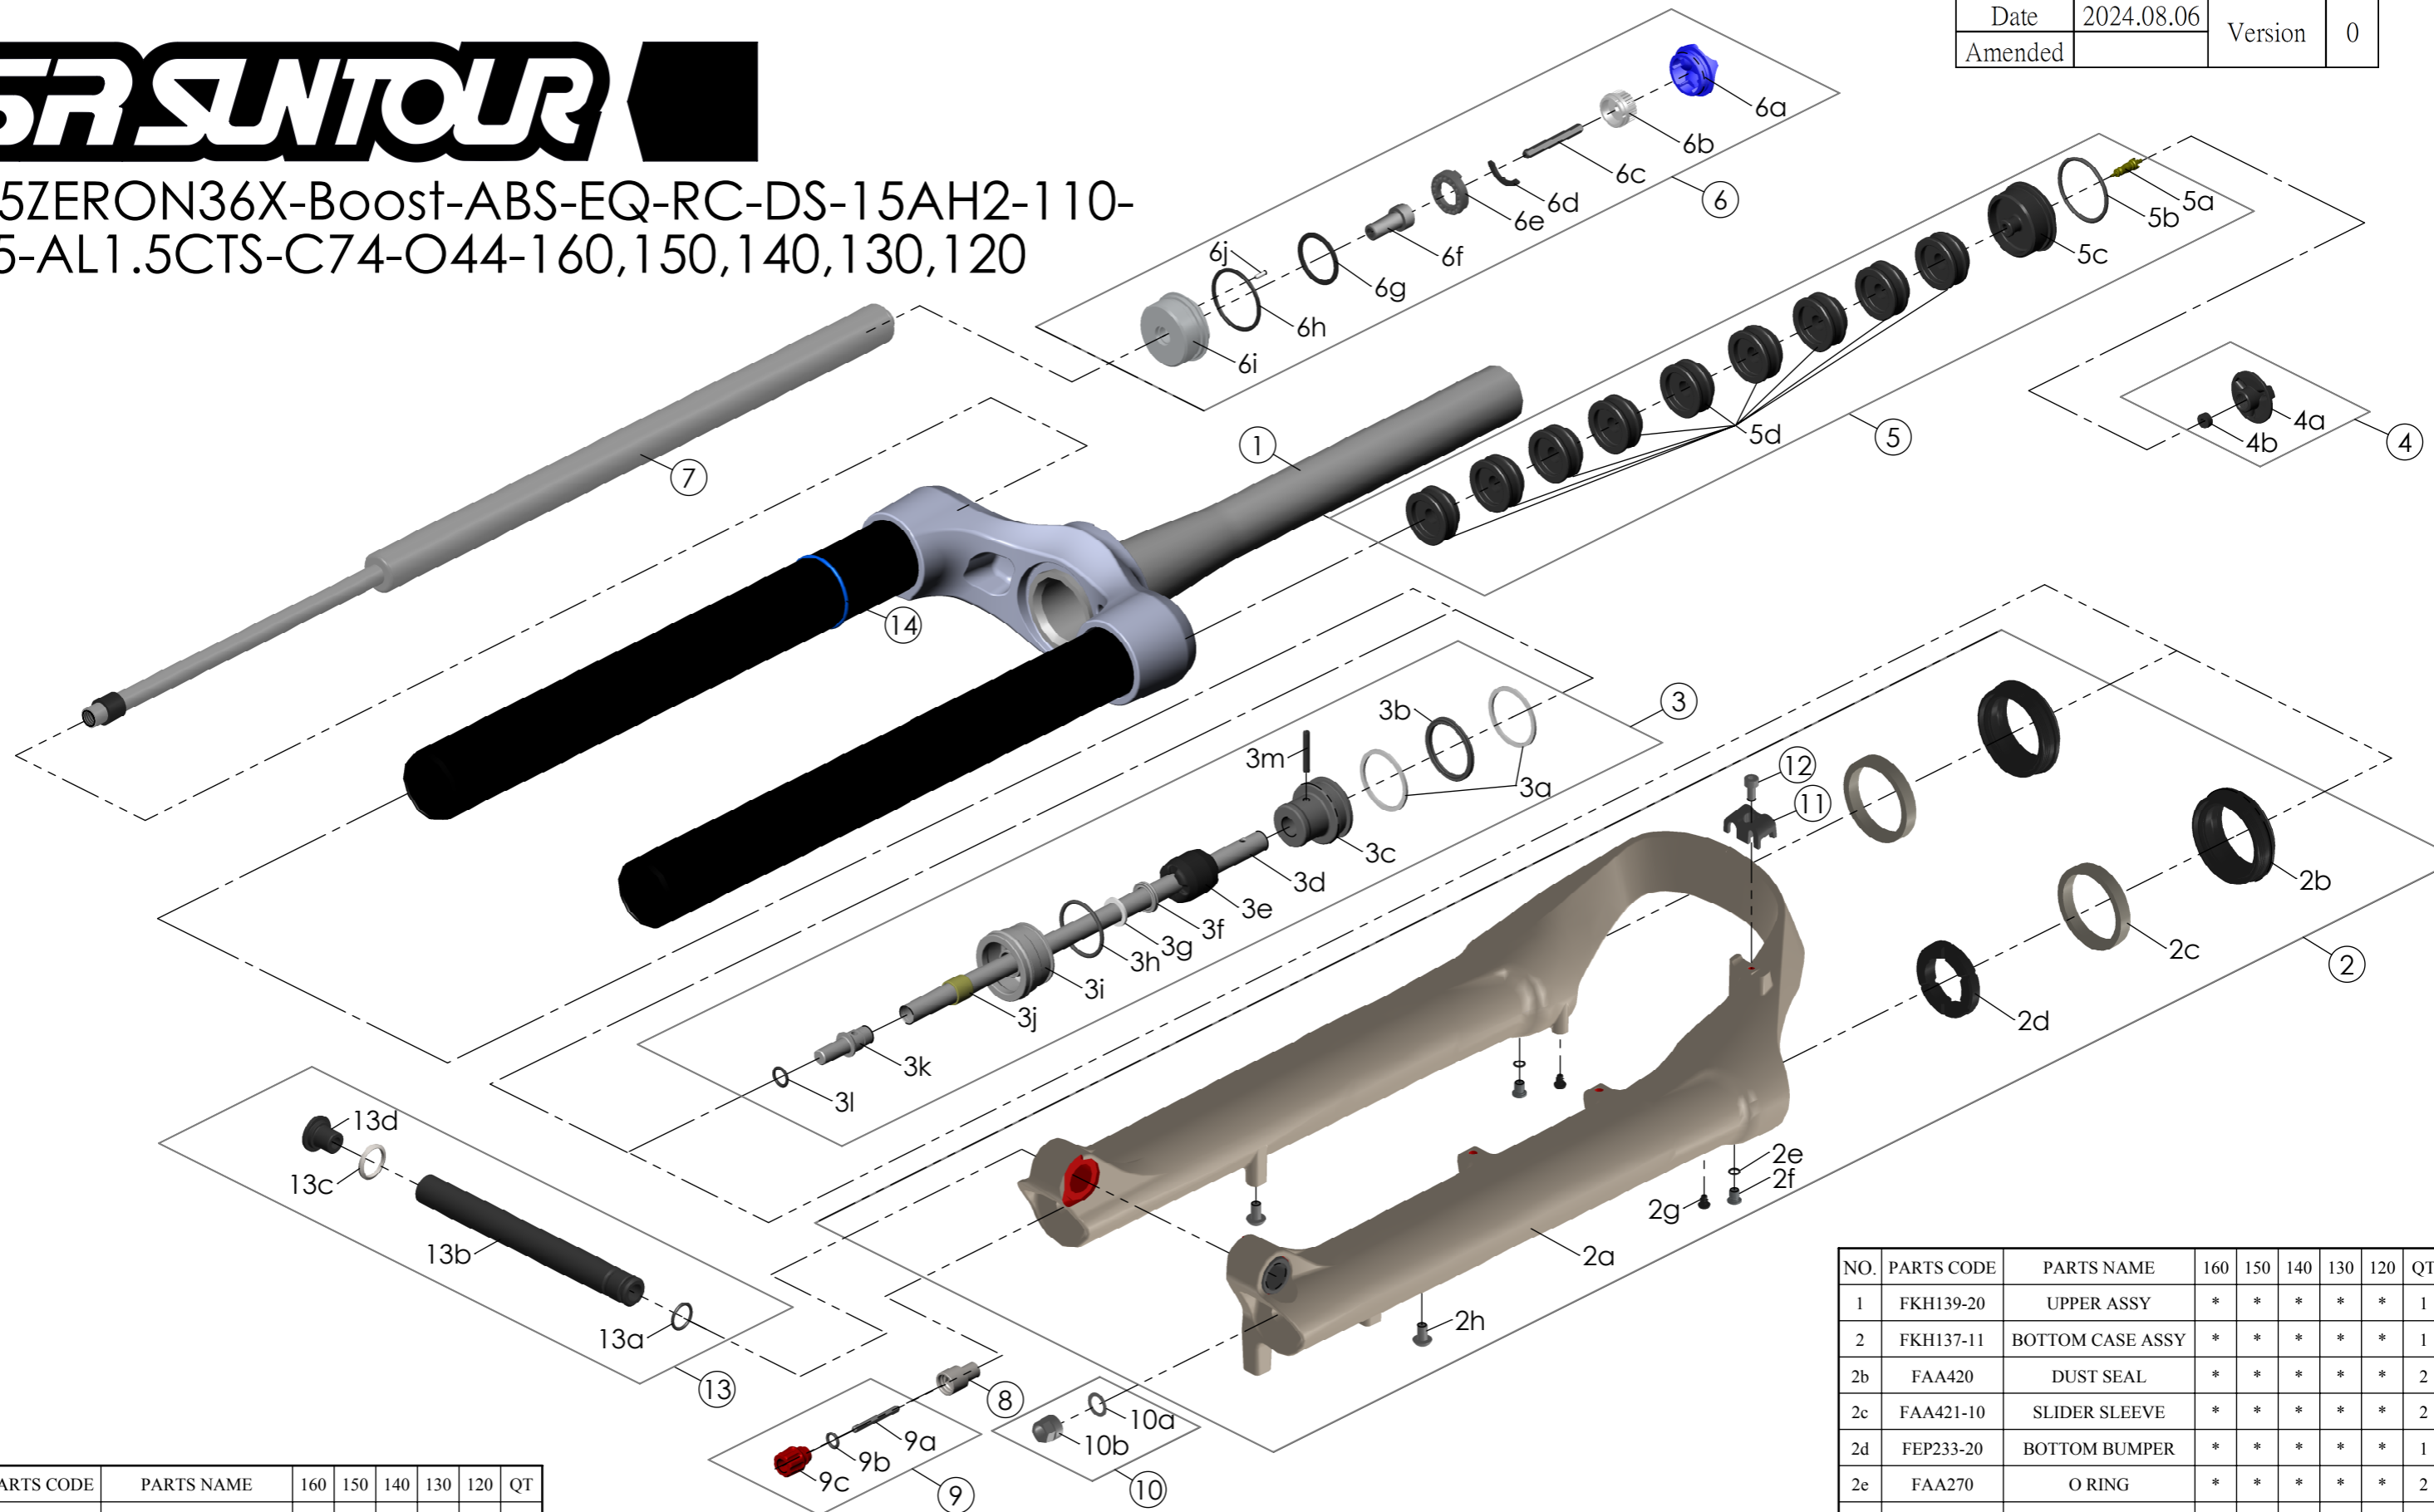

SF25ZERON36X-Boost-ABS-EQ-RC-DS-15AH2-110-27.5-AL1.5CTS-C74-O44-160,150,140,130,120

Date	2024.08.06	Version	0
Amended			

NO.	PARTS CODE	PARTS NAME	160	150	140	130	120	QT
7	FUN180-65	RC UNIT	*	*	*	*	*	1
8	FSB058	DAMPER FIXING BOLT	*	*	*	*	*	1
9	FKA004-30	REBOUND KNOB ASSY	*	*	*	*	*	1
10	FKA063-03	FIXING NUT SET	*	*	*	*	*	1
11	FEG519	CABLE GUIDE	*	*	*	*	*	1
12	FSB153	GUIDE FIXING BOLT	*	*	*	*	*	1
13	FKA117-00	15AH2-110 AXLE SET	*	*	*	*	*	1
14	FAA397-40	O RING	*	*	*	*	*	1

NO.	PARTS CODE	PARTS NAME	160	150	140	130	120	QT
			*					5
				*				6
5f	FEG270	VOLUME REDUCER			*			7
						*		8
							*	9
6	FKE576-02	RC KNOB ASSY	*	*	*	*	*	1

NO.	PARTS CODE	PARTS NAME	160	150	140	130	120	QT
4	FKE595	VALVE CAP ASSY	*	*	*	*	*	1
	FKE594-02		*					1
	FKE594-12			*				2
5	FKE594-22	AIR CAP ASSY			*			2
	FKE594-32					*		1
	FKE594-42						*	2

NO.	PARTS CODE	PARTS NAME	160	150	140	130	120	QT
1	FKH139-20	UPPER ASSY	*	*	*	*	*	1
2	FKH137-11	BOTTOM CASE ASSY	*	*	*	*	*	1
2b	FAA420	DUST SEAL	*	*	*	*	*	2
2c	FAA421-10	SLIDER SLEEVE	*	*	*	*	*	2
2d	FEP233-20	BOTTOM BUMPER	*	*	*	*	*	1
2e	FAA270	O RING	*	*	*	*	*	2
2f	FSB188	SEAL SCREW	*	*	*	*	*	2
2g	FAA200-10	MOUNT CAP	*	*	*	*	*	2
2h	FSB203	FIXING BOLT	*	*	*	*	*	2
	FKE627-00		*					1
	FKE627-01			*				1
3	FKE627-02	AIR CYLINDER ASSY			*			1
	FKE627-03					*		1
	FKE627-04						*	1