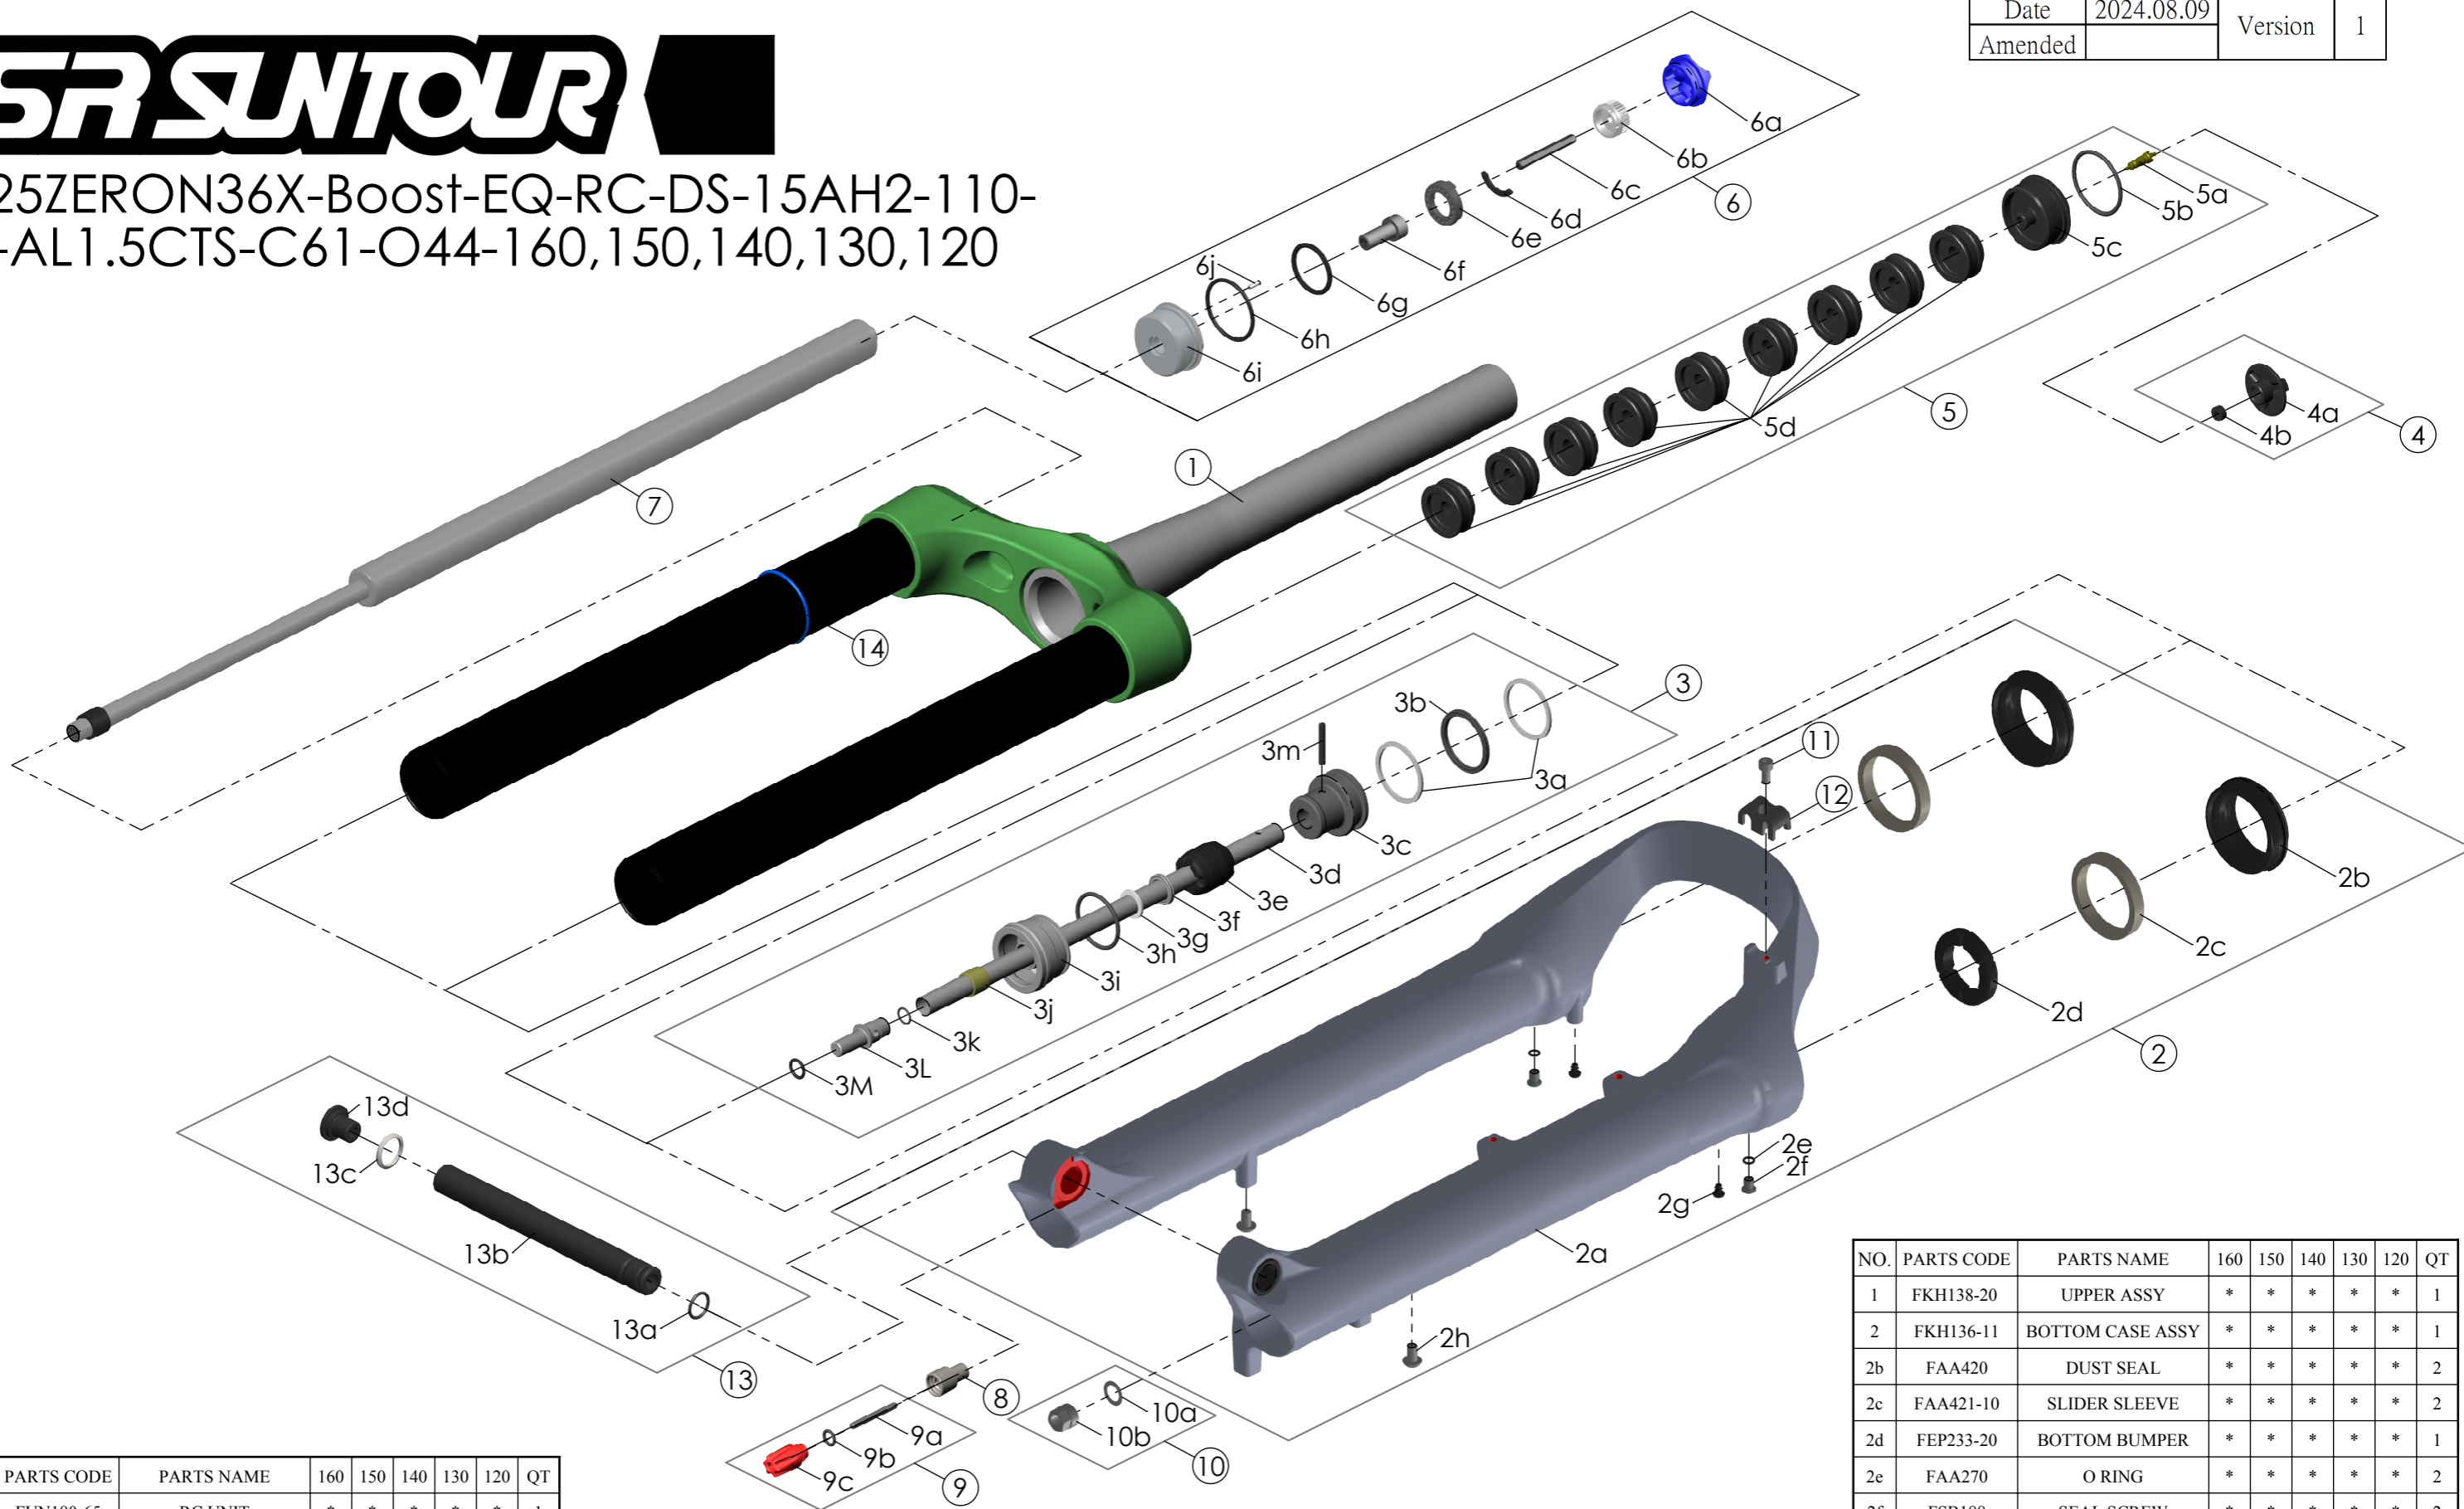

SF25ZERON36X-Boost-EQ-RC-DS-15AH2-110-29-AL1.5CTS-C61-O44-160,150,140,130,120

Date	2024.08.09	Version	1
Amended			

NO.	PARTS CODE	PARTS NAME	160	150	140	130	120	QT
7	FUN180-65	RC UNIT	*	*	*	*	*	1
8	FSB058	DAMPER FIXING BOLT	*	*	*	*	*	1
9	FKA004-22	DAMPER KNOB ASSY	*	*	*	*	*	1
10	FKA063-03	FIXING NUT SET	*	*	*	*	*	1
11	FEF519	CABLE GUIDE	*	*	*	*	*	1
12	FSB153	GUIDE FIXING BOLT	*	*	*	*	*	1
13	FKA117-00	15AH2-110 AXLE SET	*	*	*	*	*	1
14	FAA397-40	O RING	*	*	*	*	*	1

NO.	PARTS CODE	PARTS NAME	160	150	140	130	120	QT
5f	FEG270	VOLUME REDUCER	*	*	*	*	*	5
				*				6
					*			7
						*		8
							*	9
6	FKE576-02	RC KNOB ASSY	*	*	*	*	*	1

NO.	PARTS CODE	PARTS NAME	160	150	140	130	120	QT
4	FKE595	VALVE CAP ASSY	*	*	*	*	*	1
	FKE594-02		*					1
	FKE594-12			*				2
5	FKE594-22	AIR CAP ASSY			*			2
	FKE594-32					*		1
	FKE594-42						*	2

NO.	PARTS CODE	PARTS NAME	160	150	140	130	120	QT
1	FKH138-20	UPPER ASSY	*	*	*	*	*	1
2	FKH136-11	BOTTOM CASE ASSY	*	*	*	*	*	1
2b	FAA420	DUST SEAL	*	*	*	*	*	2
2c	FAA421-10	SLIDER SLEEVE	*	*	*	*	*	2
2d	FEP233-20	BOTTOM BUMPER	*	*	*	*	*	1
2e	FAA270	O RING	*	*	*	*	*	2
2f	FSB188	SEAL SCREW	*	*	*	*	*	2
2g	FAA200-10	MOUNT CAP	*	*	*	*	*	2
2h	FSB203	FIXING BOLT	*	*	*	*	*	2
3	FKE627-00	AIR CYLINDER ASSY	*					1
	FKE627-01			*				1
	FKE627-02				*			1
	FKE627-03					*		1
	FKE627-04						*	1