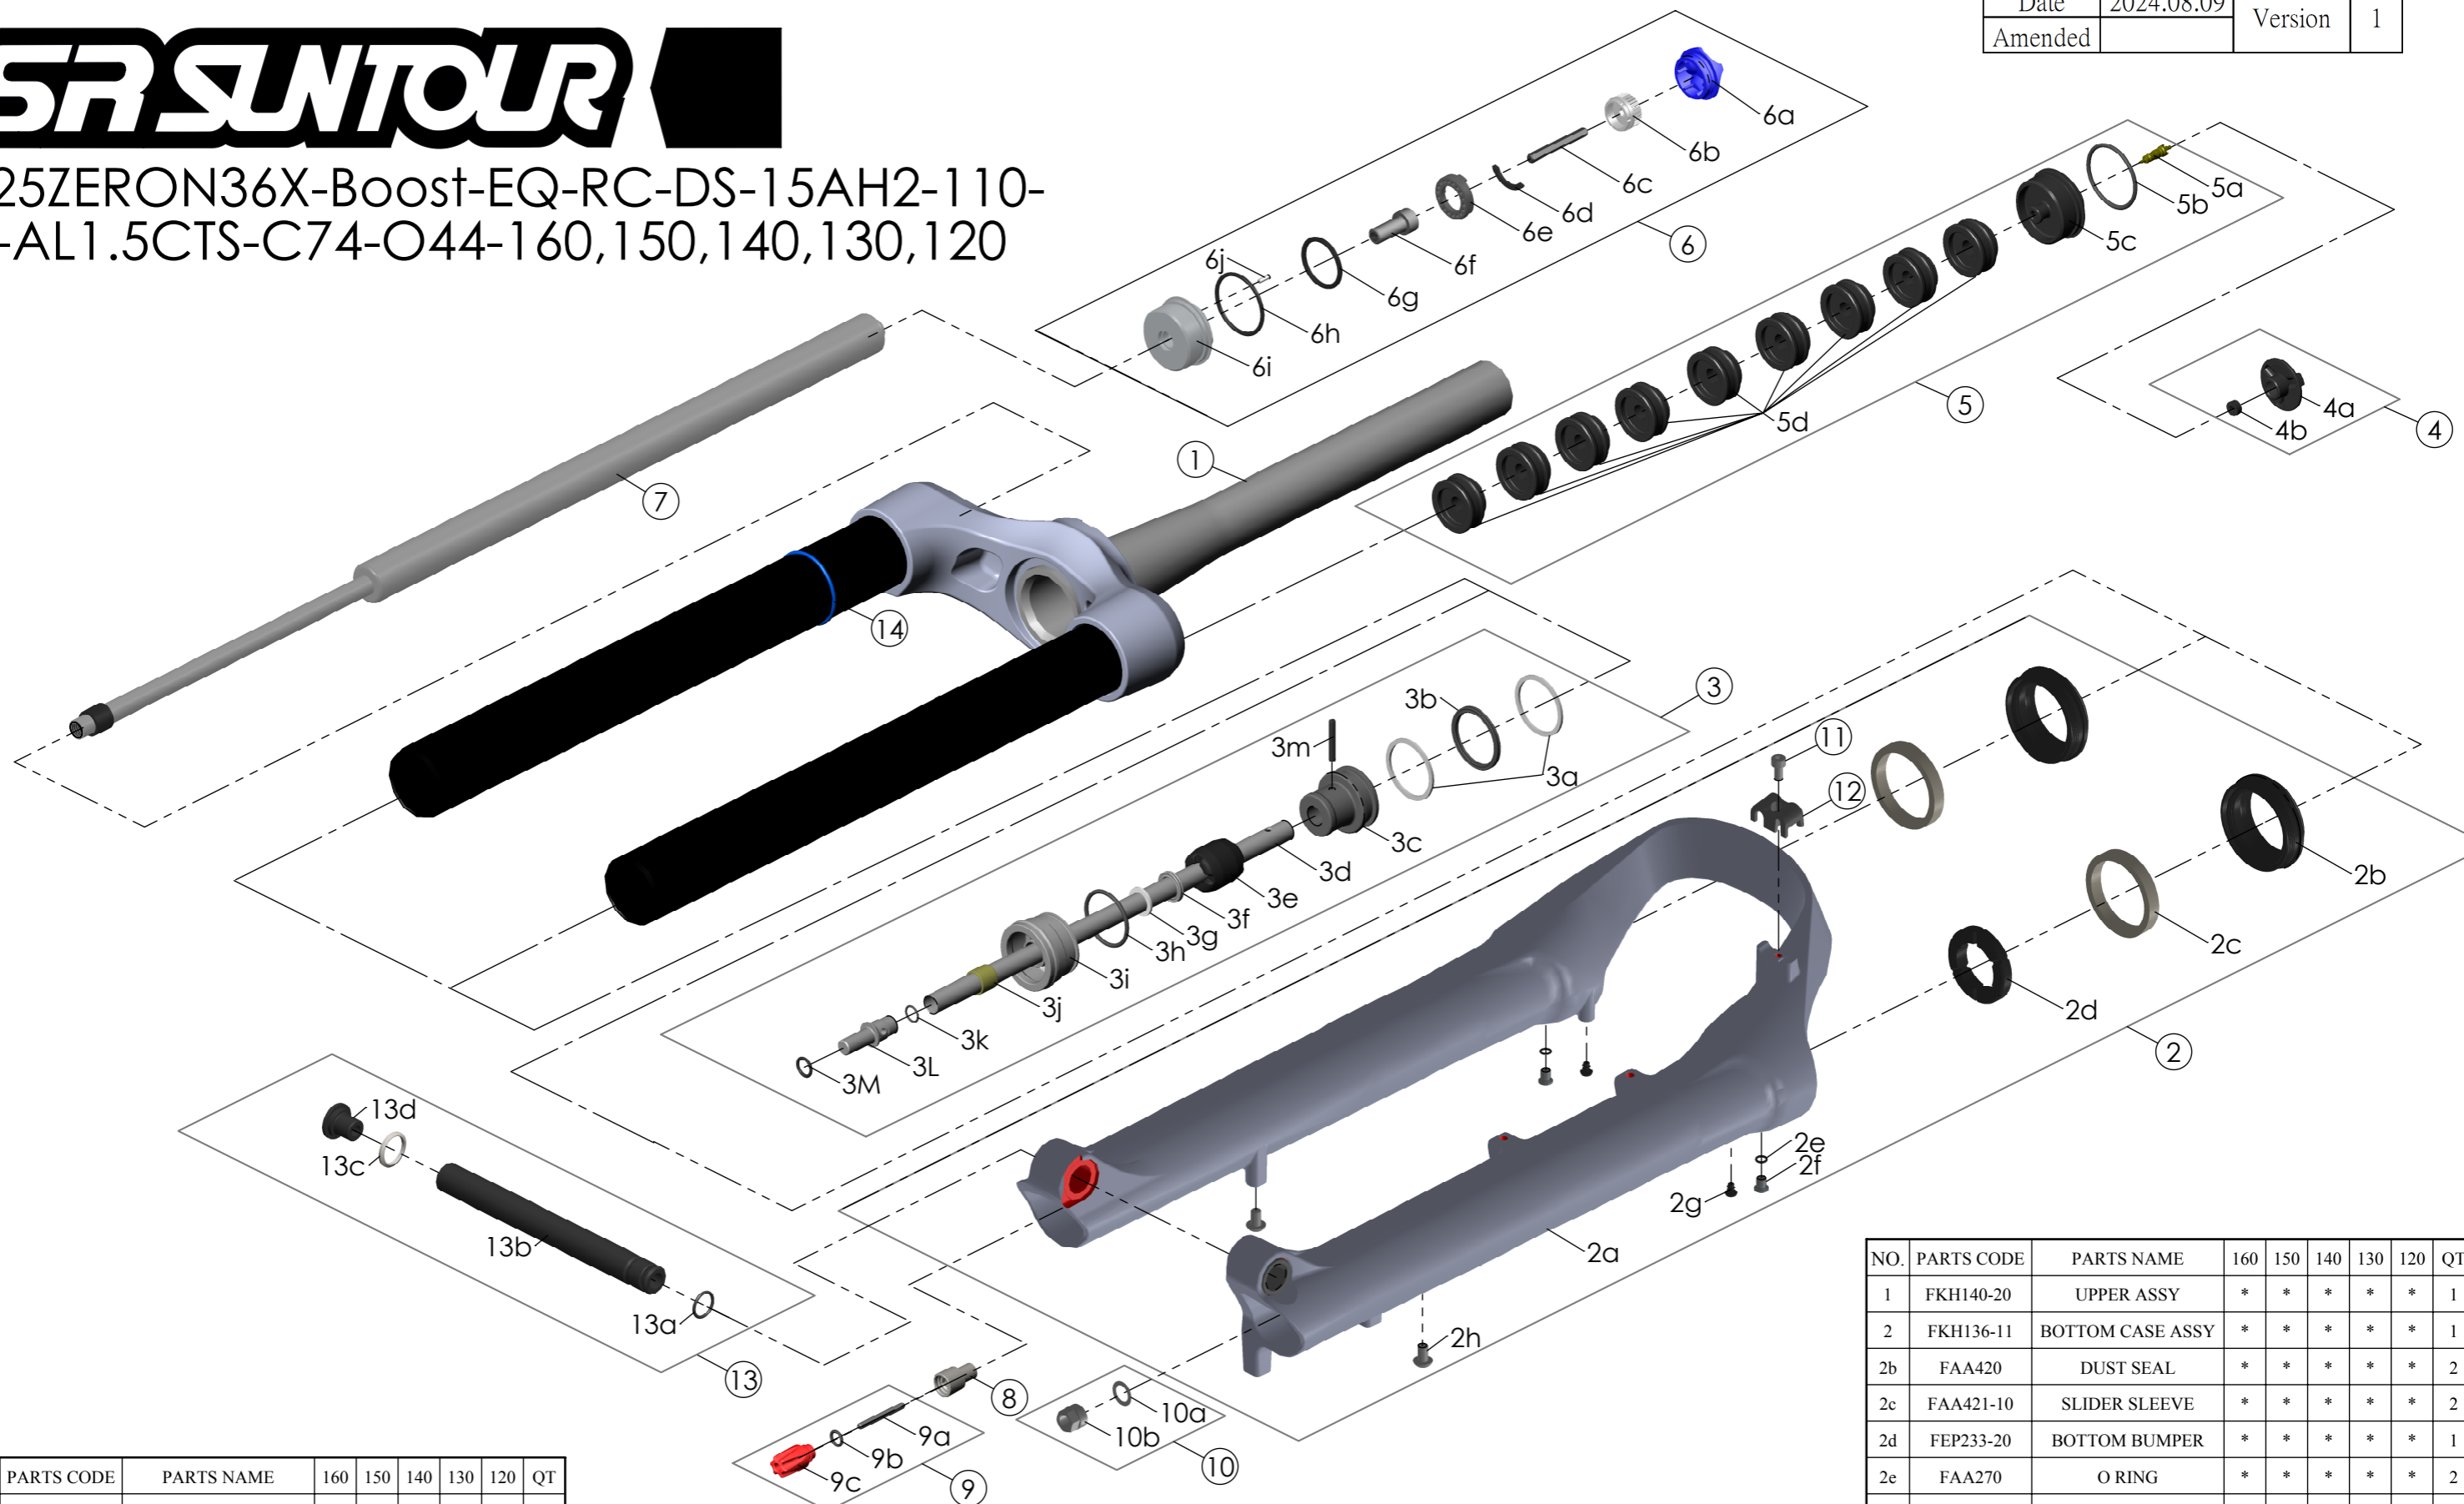

SF25ZERON36X-Boost-EQ-RC-DS-15AH2-110-29-AL1.5CTS-C74-O44-160,150,140,130,120

Date	2024.08.09	Version	1
Amended			

NO.	PARTS CODE	PARTS NAME	160	150	140	130	120	QT
7	FUN180-65	RC UNIT	*	*	*	*	*	1
8	FSB058	DAMPER FIXING BOLT	*	*	*	*	*	1
9	FKA004-22	DAMPER KNOB ASSY	*	*	*	*	*	1
10	FKA063-03	FIXING NUT SET	*	*	*	*	*	1
11	FEF519	CABLE GUIDE	*	*	*	*	*	1
12	FSB153	GUIDE FIXING BOLT	*	*	*	*	*	1
13	FKA117-00	15AH2-110 AXLE SET	*	*	*	*	*	1
14	FAA397-40	O RING	*	*	*	*	*	1

NO.	PARTS CODE	PARTS NAME	160	150	140	130	120	QT
5f	FEG270	VOLUME REDUCER	*					5
				*				6
					*			7
						*		8
							*	9
6	FKE576-02	RC KNOB ASSY	*	*	*	*	*	1

NO.	PARTS CODE	PARTS NAME	160	150	140	130	120	QT
4	FKE595	VALVE CAP ASSY	*	*	*	*	*	1
	FKE594-02		*					1
	FKE594-12			*				2
5	FKE594-22	AIR CAP ASSY			*			2
	FKE594-32					*		1
	FKE594-42						*	2

NO.	PARTS CODE	PARTS NAME	160	150	140	130	120	QT
1	FKH140-20	UPPER ASSY	*	*	*	*	*	1
2	FKH136-11	BOTTOM CASE ASSY	*	*	*	*	*	1
2b	FAA420	DUST SEAL	*	*	*	*	*	2
2c	FAA421-10	SLIDER SLEEVE	*	*	*	*	*	2
2d	FEP233-20	BOTTOM BUMPER	*	*	*	*	*	1
2e	FAA270	O RING	*	*	*	*	*	2
2f	FSB188	SEAL SCREW	*	*	*	*	*	2
2g	FAA200-10	MOUNT CAP	*	*	*	*	*	2
2h	FSB203	FIXING BOLT	*	*	*	*	*	2
3	FKE627-00	AIR CYLINDER ASSY	*					1
	FKE627-01			*				1
	FKE627-02				*			1
	FKE627-03					*		1
	FKE627-04						*	1