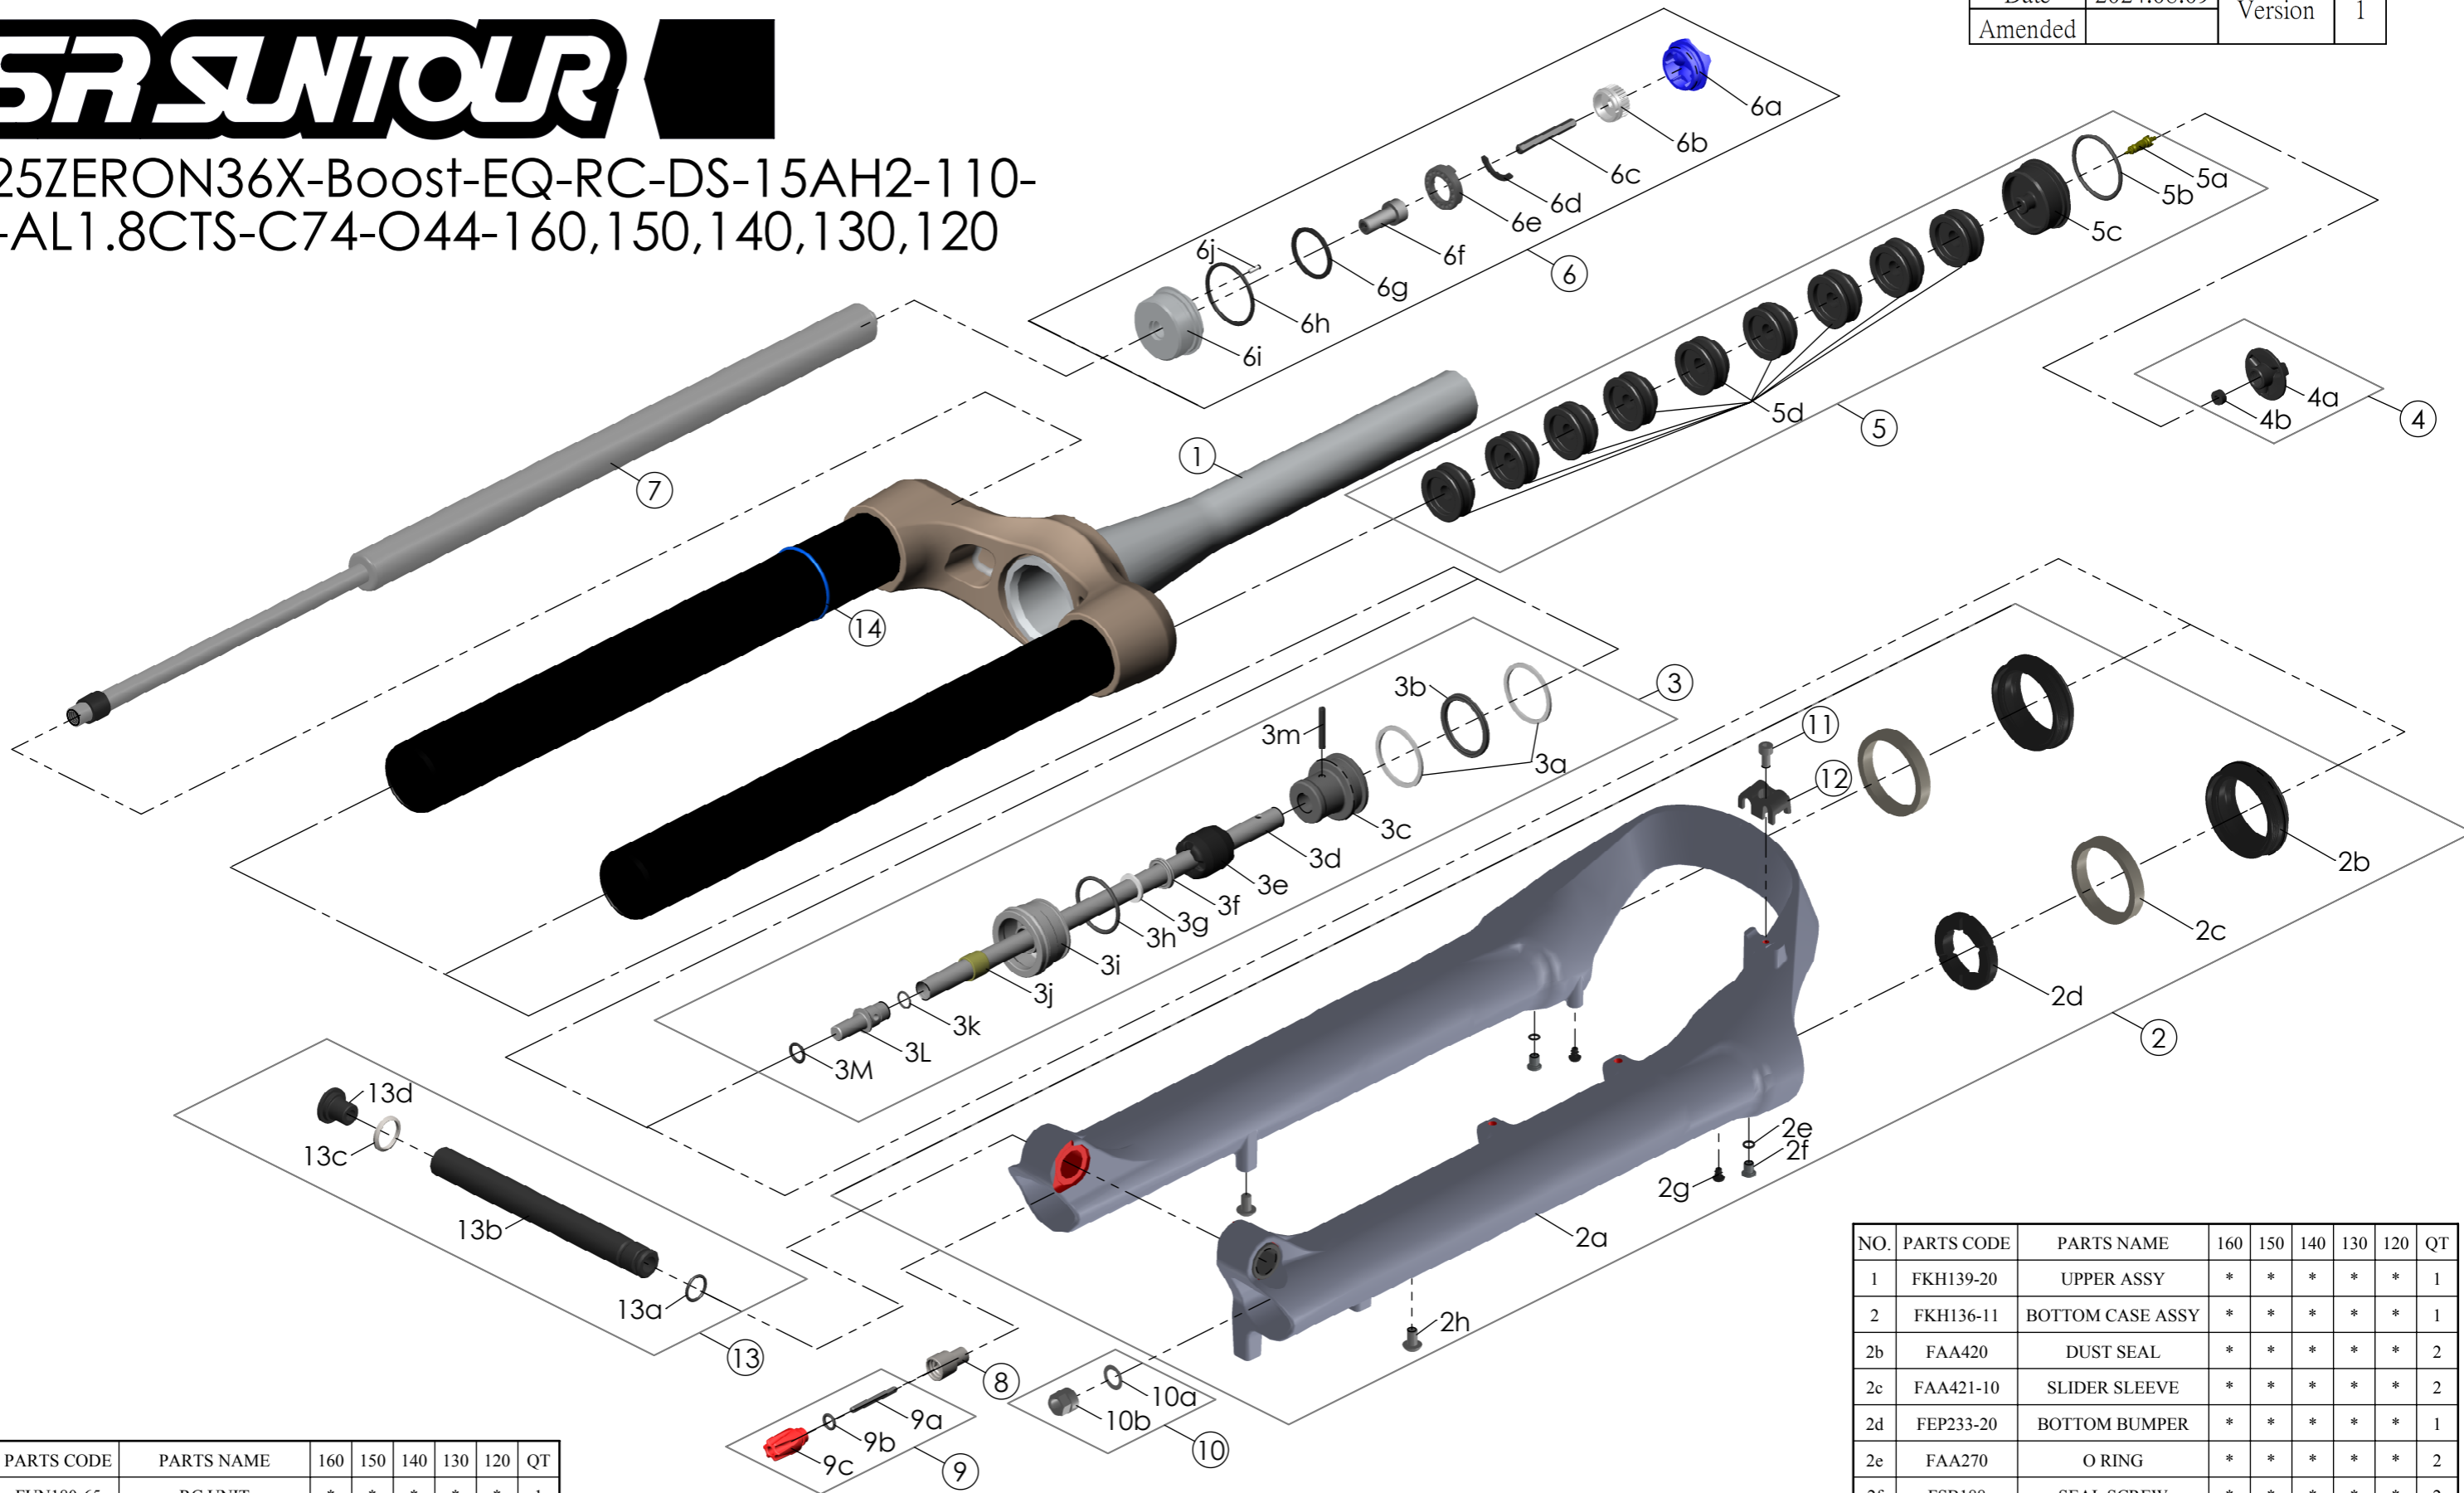

SF25ZERON36X-Boost-EQ-RC-DS-15AH2-110-29-AL1.8CTS-C74-O44-160,150,140,130,120

Date	2024.08.09	Version	1
Amended			

NO.	PARTS CODE	PARTS NAME	160	150	140	130	120	QT
7	FUN180-65	RC UNIT	*	*	*	*	*	1
8	FSB058	DAMPER FIXING BOLT	*	*	*	*	*	1
9	FKA004-22	DAMPER KNOB ASSY	*	*	*	*	*	1
10	FKA063-03	FIXING NUT SET	*	*	*	*	*	1
11	FEF519	CABLE GUIDE	*	*	*	*	*	1
12	FSB153	GUIDE FIXING BOLT	*	*	*	*	*	1
13	FKA116-02	15LH-110 AXLE SET	*	*	*	*	*	1
14	FAA397-40	O RING	*	*	*	*	*	1

NO.	PARTS CODE	PARTS NAME	160	150	140	130	120	QT
			*					5
				*				6
5f	FEG270	VOLUME REDUCER			*			7
						*		8
							*	9
6	FKE576-02	RC KNOB ASSY	*	*	*	*	*	1

NO.	PARTS CODE	PARTS NAME	160	150	140	130	120	QT
4	FKE595	VALVE CAP ASSY	*	*	*	*	*	1
	FKE594-02		*					1
	FKE594-12			*				2
5	FKE594-22	AIR CAP ASSY			*			2
	FKE594-32					*		1
	FKE594-42						*	2

NO.	PARTS CODE	PARTS NAME	160	150	140	130	120	QT
1	FKH139-20	UPPER ASSY	*	*	*	*	*	1
2	FKH136-11	BOTTOM CASE ASSY	*	*	*	*	*	1
2b	FAA420	DUST SEAL	*	*	*	*	*	2
2c	FAA421-10	SLIDER SLEEVE	*	*	*	*	*	2
2d	FEP233-20	BOTTOM BUMPER	*	*	*	*	*	1
2e	FAA270	O RING	*	*	*	*	*	2
2f	FSB188	SEAL SCREW	*	*	*	*	*	2
2g	FAA200-10	MOUNT CAP	*	*	*	*	*	2
2h	FSB203	FIXING BOLT	*	*	*	*	*	2
	FKE627-00			*				1
	FKE627-01			*				1
3	FKE627-02	AIR CYLINDER ASSY			*			1
	FKE627-03					*		1
	FKE627-04						*	1