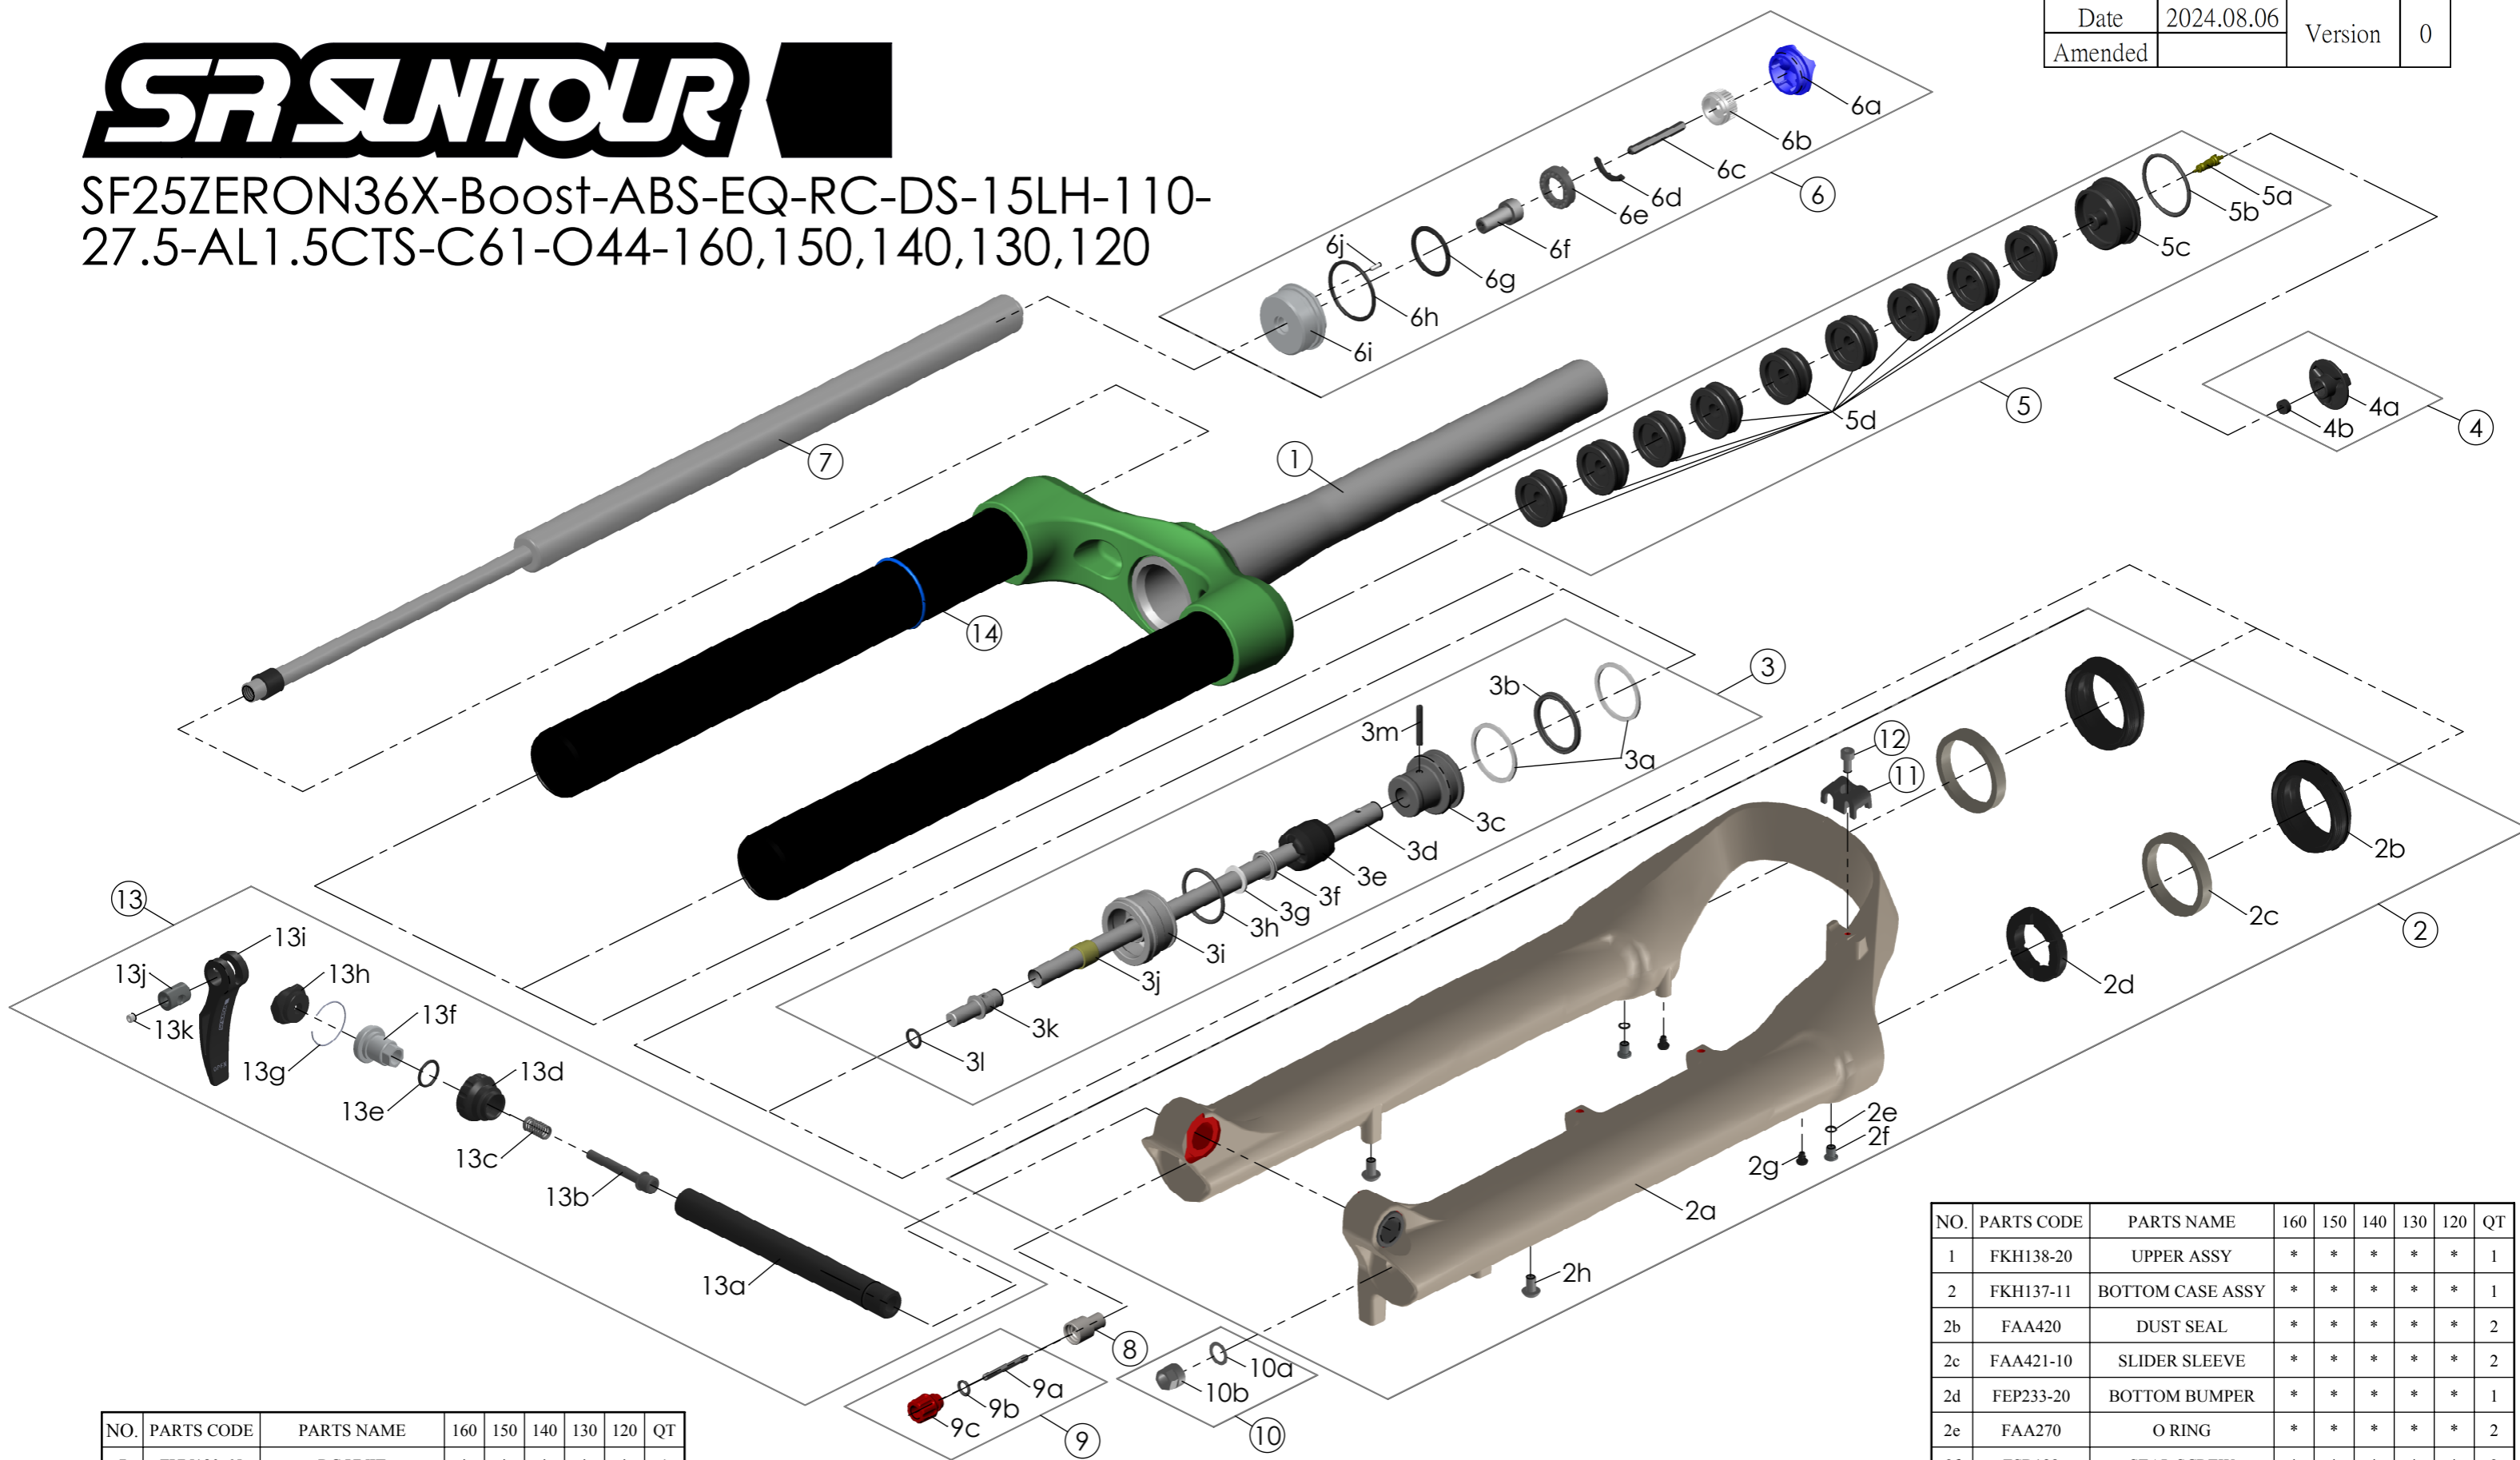

SF25ZERON36X-Boost-ABS-EQ-RC-DS-15LH-110-27.5-AL1.5CTS-C61-O44-160,150,140,130,120

Date	2024.08.06	Version	0
Amended			

NO.	PARTS CODE	PARTS NAME	160	150	140	130	120	QT
7	FUN180-65	RC UNIT	*	*	*	*	*	1
8	FSB058	DAMPER FIXING BOLT	*	*	*	*	*	1
9	FKA004-30	REBOUND KNOB ASSY	*	*	*	*	*	1
10	FKA063-03	FIXING NUT SET	*	*	*	*	*	1
11	FEG519	CABLE GUIDE	*	*	*	*	*	1
12	FSB153	GUIDE FIXING BOLT	*	*	*	*	*	1
13	FKA116-02	15LH-110 AXLE SET	*	*	*	*	*	1
14	FAA397-40	O RING	*	*	*	*	*	1

NO.	PARTS CODE	PARTS NAME	160	150	140	130	120	QT
			*					5
				*				6
5f	FEG270	VOLUME REDUCER			*			7
						*		8
							*	9
6	FKE576-02	RC KNOB ASSY	*	*	*	*	*	1

NO.	PARTS CODE	PARTS NAME	160	150	140	130	120	QT
4	FKE595	VALVE CAP ASSY	*	*	*	*	*	1
	FKE594-02		*					1
	FKE594-12			*				2
5	FKE594-22	AIR CAP ASSY			*			2
	FKE594-32					*		1
	FKE594-42						*	2

NO.	PARTS CODE	PARTS NAME	160	150	140	130	120	QT
1	FKH138-20	UPPER ASSY	*	*	*	*	*	1
2	FKH137-11	BOTTOM CASE ASSY	*	*	*	*	*	1
2b	FAA420	DUST SEAL	*	*	*	*	*	2
2c	FAA421-10	SLIDER SLEEVE	*	*	*	*	*	2
2d	FEP233-20	BOTTOM BUMPER	*	*	*	*	*	1
2e	FAA270	O RING	*	*	*	*	*	2
2f	FSB188	SEAL SCREW	*	*	*	*	*	2
2g	FAA200-10	MOUNT CAP	*	*	*	*	*	2
2h	FSB203	FIXING BOLT	*	*	*	*	*	2
	FKE627-00		*					1
	FKE627-01			*				1
3	FKE627-02	AIR CYLINDER ASSY			*			1
	FKE627-03					*		1
	FKE627-04						*	1