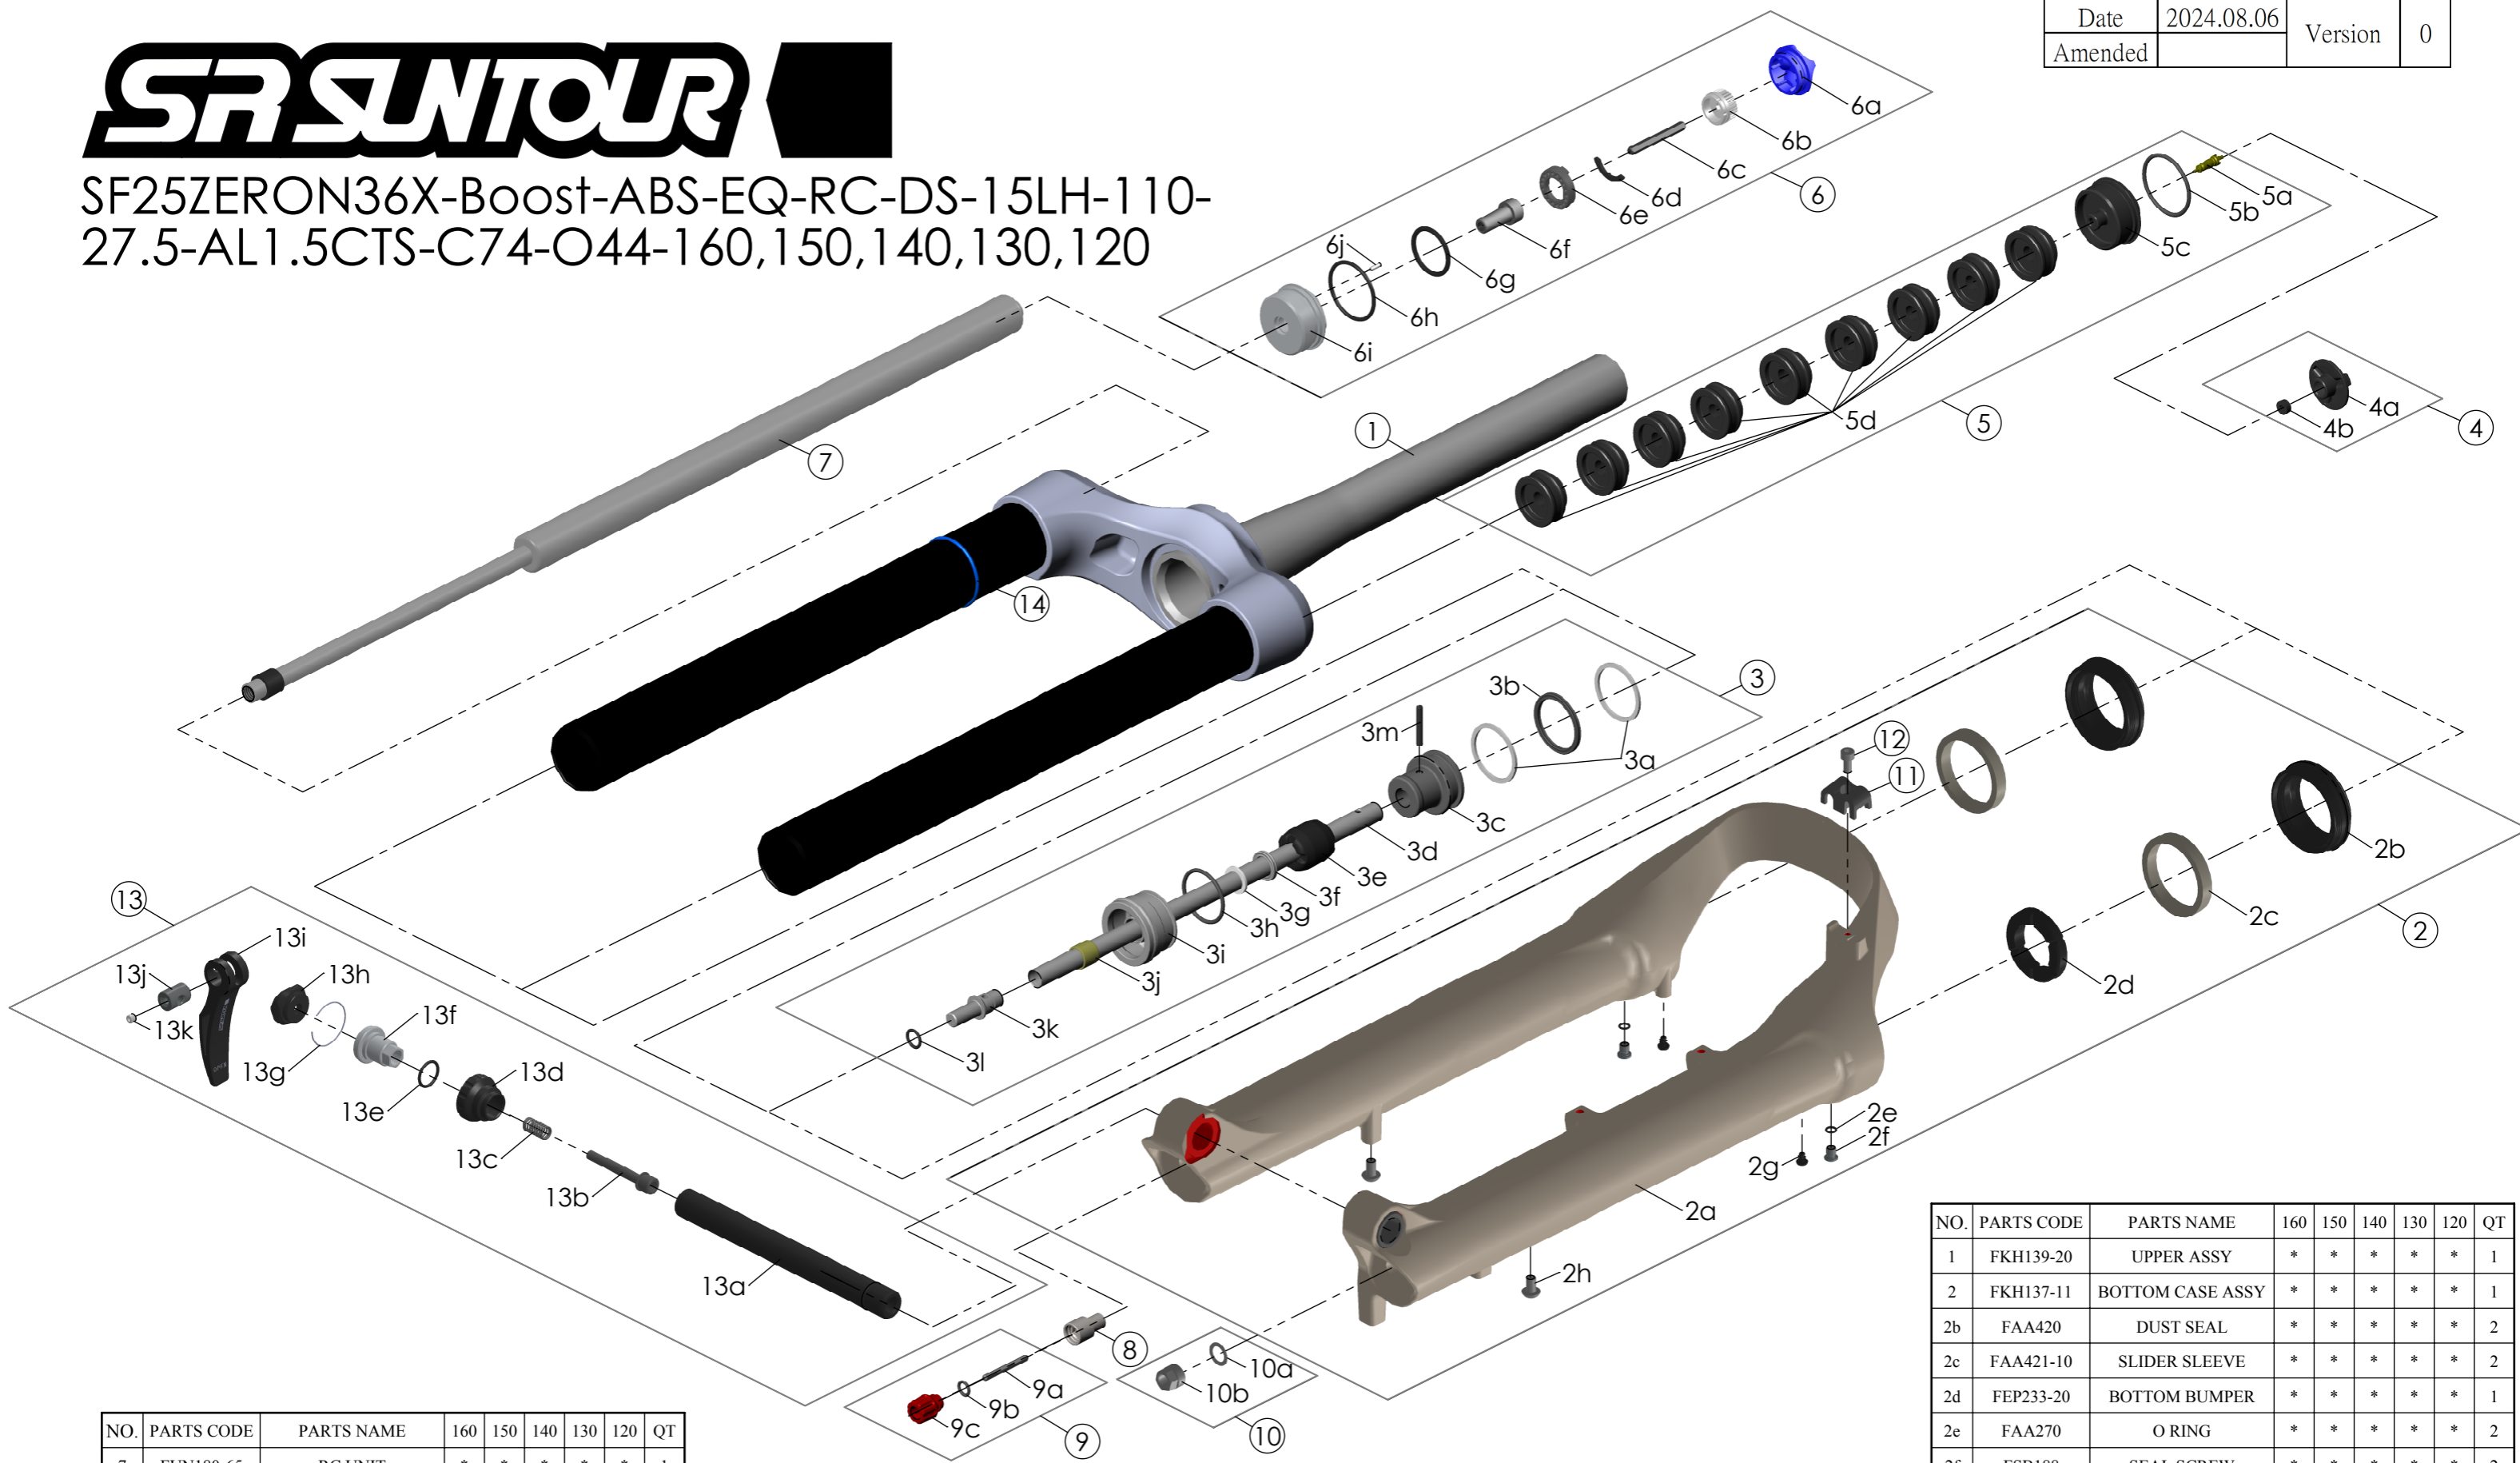

SF25ZERON36X-Boost-ABS-EQ-RC-DS-15LH-110-27.5-AL1.5CTS-C74-O44-160,150,140,130,120

Date	2024.08.06	Version	0
Amended			

NO.	PARTS CODE	PARTS NAME	160	150	140	130	120	QT
7	FUN180-65	RC UNIT	*	*	*	*	*	1
8	FSB058	DAMPER FIXING BOLT	*	*	*	*	*	1
9	FKA004-30	REBOUND KNOB ASSY	*	*	*	*	*	1
10	FKA063-03	FIXING NUT SET	*	*	*	*	*	1
11	FEG519	CABLE GUIDE	*	*	*	*	*	1
12	FSB153	GUIDE FIXING BOLT	*	*	*	*	*	1
13	FKA116-02	15LH-110 AXLE SET	*	*	*	*	*	1
14	FAA397-40	O RING	*	*	*	*	*	1

NO.	PARTS CODE	PARTS NAME	160	150	140	130	120	QT
			*					5
				*				6
5f	FEG270	VOLUME REDUCER			*			7
						*		8
							*	9
6	FKE576-02	RC KNOB ASSY	*	*	*	*	*	1

NO.	PARTS CODE	PARTS NAME	160	150	140	130	120	QT
4	FKE595	VALVE CAP ASSY	*	*	*	*	*	1
	FKE594-02		*					1
	FKE594-12			*				2
5	FKE594-22	AIR CAP ASSY			*			2
	FKE594-32					*		1
	FKE594-42						*	2

NO.	PARTS CODE	PARTS NAME	160	150	140	130	120	QT
1	FKH139-20	UPPER ASSY	*	*	*	*	*	1
2	FKH137-11	BOTTOM CASE ASSY	*	*	*	*	*	1
2b	FAA420	DUST SEAL	*	*	*	*	*	2
2c	FAA421-10	SLIDER SLEEVE	*	*	*	*	*	2
2d	FEP233-20	BOTTOM BUMPER	*	*	*	*	*	1
2e	FAA270	O RING	*	*	*	*	*	2
2f	FSB188	SEAL SCREW	*	*	*	*	*	2
2g	FAA200-10	MOUNT CAP	*	*	*	*	*	2
2h	FSB203	FIXING BOLT	*	*	*	*	*	2
	FKE627-00		*					1
	FKE627-01			*				1
3	FKE627-02	AIR CYLINDER ASSY			*			1
	FKE627-03					*		1
	FKE627-04						*	1