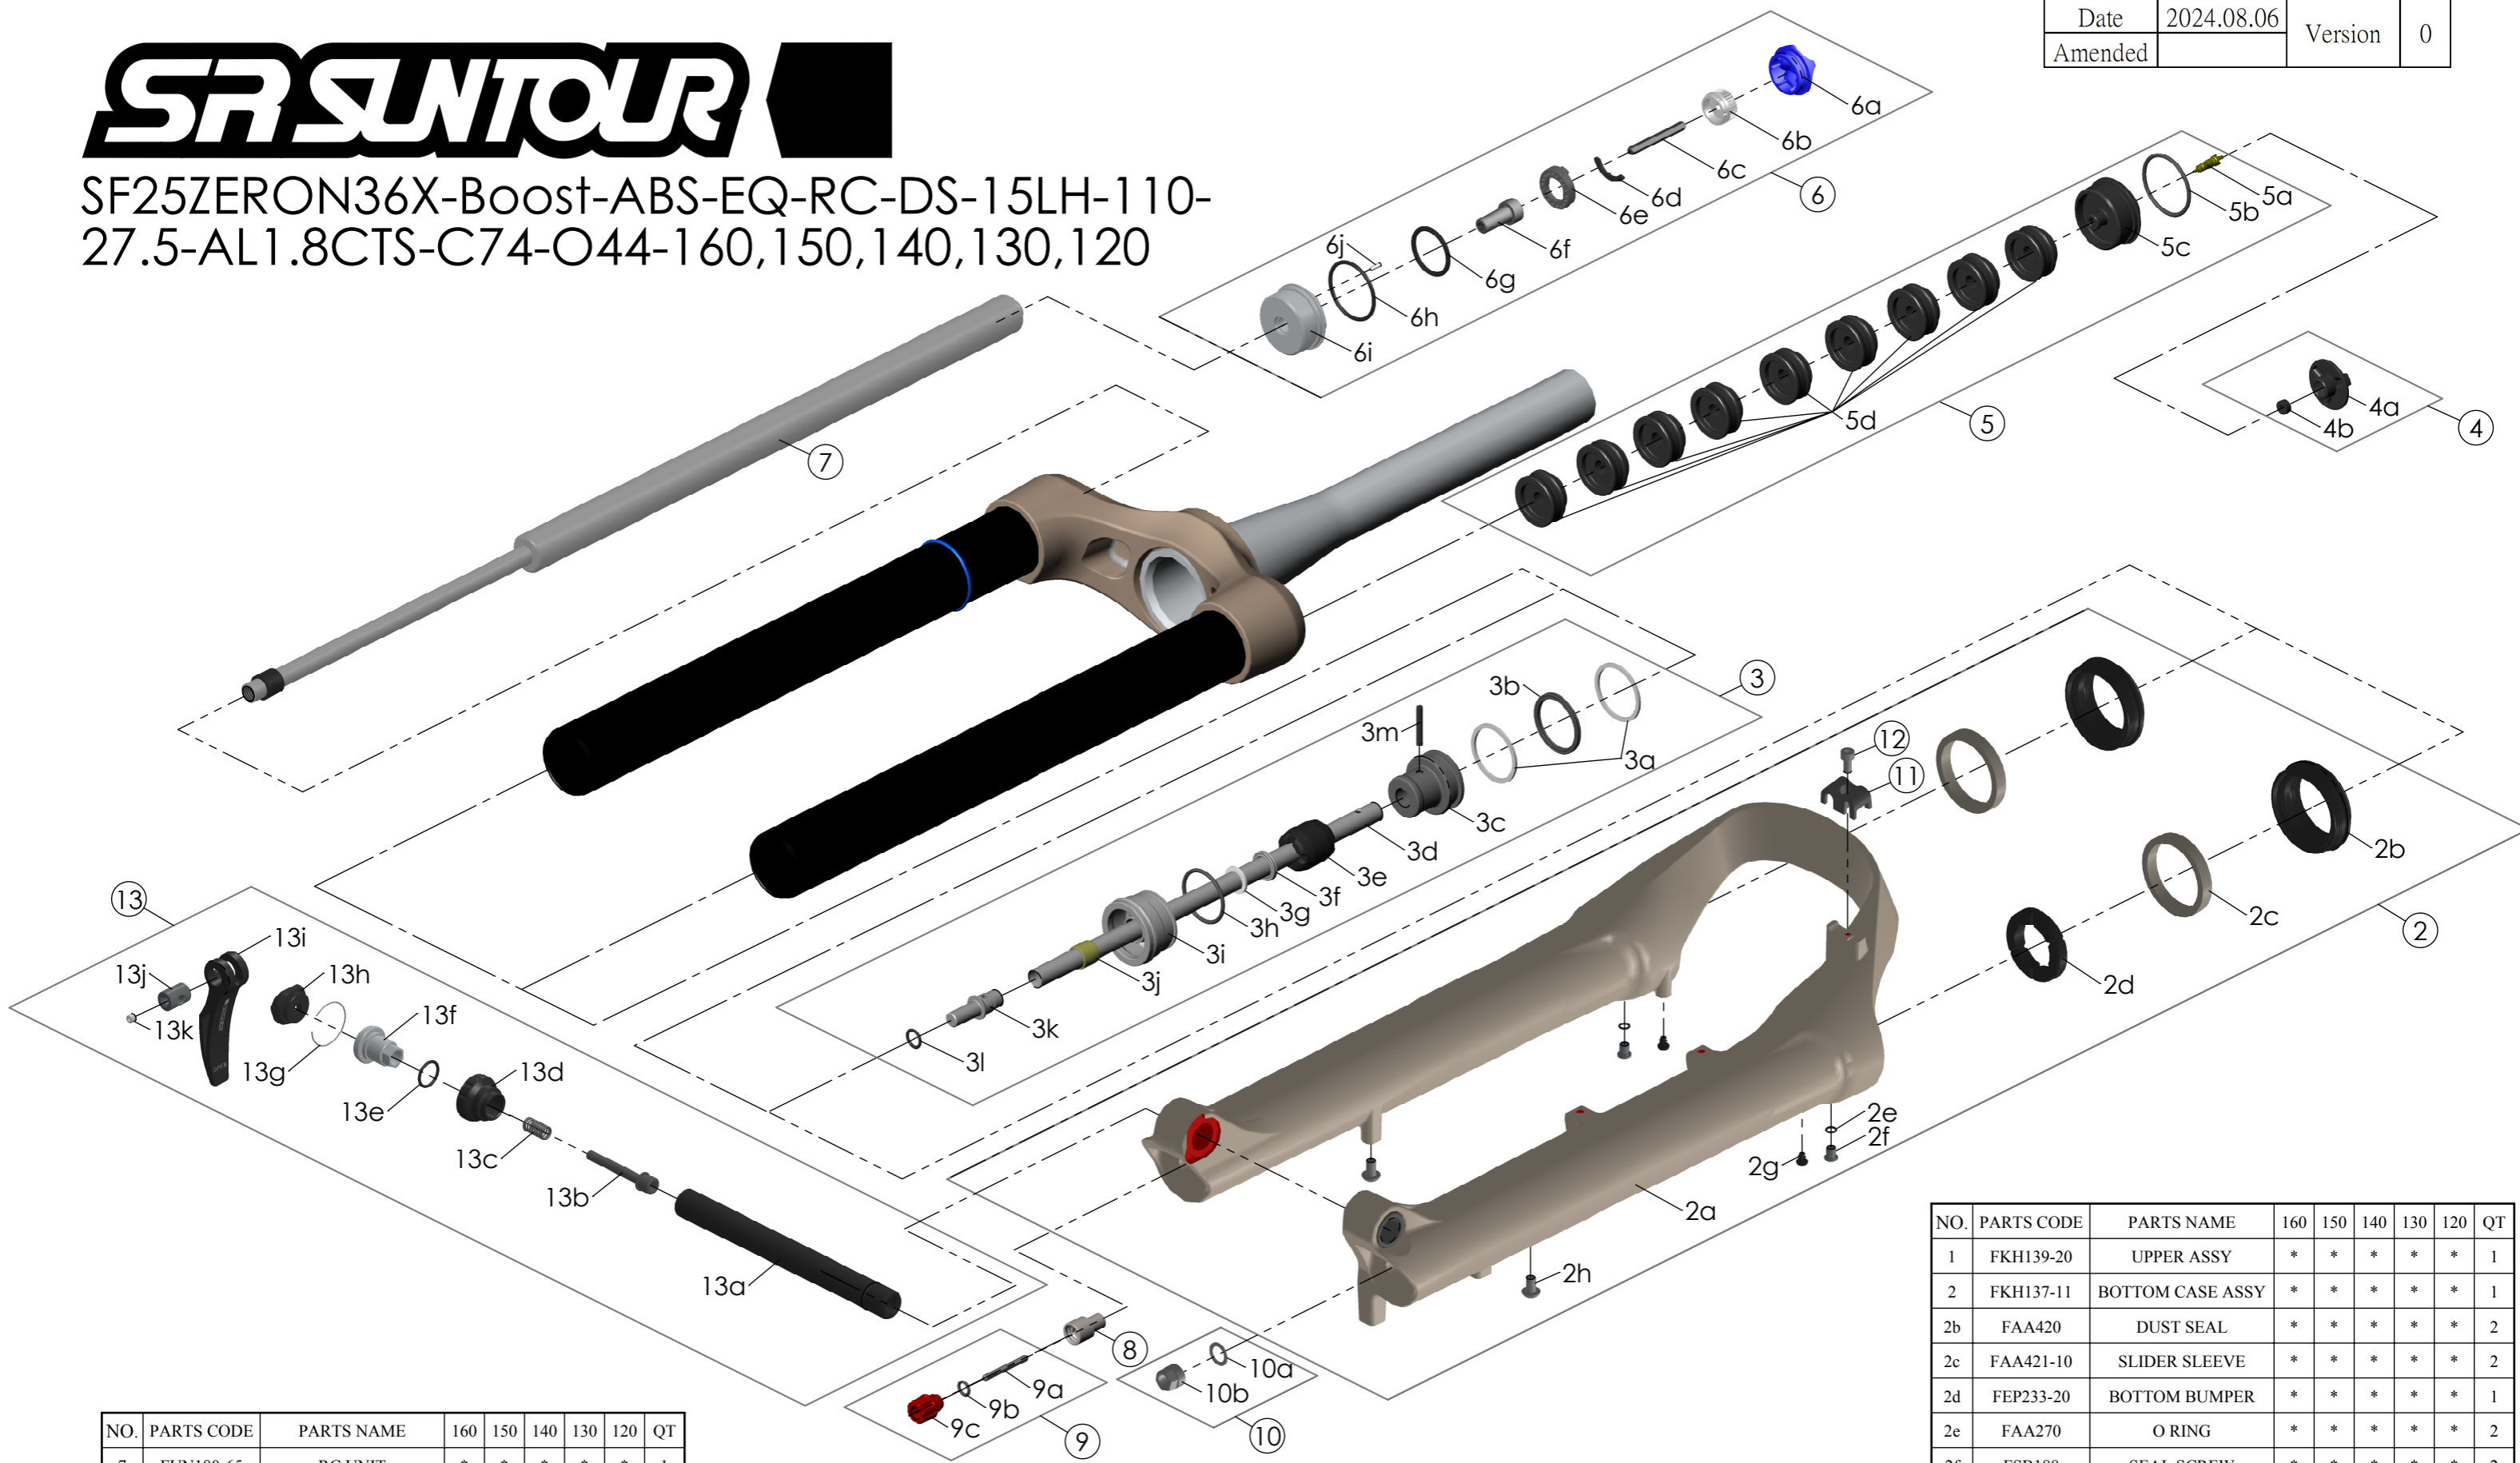

SF25ZERON36X-Boost-ABS-EQ-RC-DS-15LH-110-27.5-AL1.8CTS-C74-O44-160,150,140,130,120

Date	2024.08.06	Version	0
Amended			

NO.	PARTS CODE	PARTS NAME	160	150	140	130	120	QT
7	FUN180-65	RC UNIT	*	*	*	*	*	1
8	FSB058	DAMPER FIXING BOLT	*	*	*	*	*	1
9	FKA004-30	REBOUND KNOB ASSY	*	*	*	*	*	1
10	FKA063-03	FIXING NUT SET	*	*	*	*	*	1
11	FEG519	CABLE GUIDE	*	*	*	*	*	1
12	FSB153	GUIDE FIXING BOLT	*	*	*	*	*	1
13	FKA116-02	15LH-110 AXLE SET	*	*	*	*	*	1
14	FAA397-40	O RING	*	*	*	*	*	1

NO.	PARTS CODE	PARTS NAME	160	150	140	130	120	QT
			*					5
				*				6
5f	FEG270	VOLUME REDUCER			*			7
						*		8
							*	9
6	FKE576-02	RC KNOB ASSY	*	*	*	*	*	1

NO.	PARTS CODE	PARTS NAME	160	150	140	130	120	QT
4	FKE595	VALVE CAP ASSY	*	*	*	*	*	1
	FKE594-02		*					1
	FKE594-12			*				2
5	FKE594-22	AIR CAP ASSY			*			2
	FKE594-32					*		1
	FKE594-42						*	2

NO.	PARTS CODE	PARTS NAME	160	150	140	130	120	QT
1	FKH139-20	UPPER ASSY	*	*	*	*	*	1
2	FKH137-11	BOTTOM CASE ASSY	*	*	*	*	*	1
2b	FAA420	DUST SEAL	*	*	*	*	*	2
2c	FAA421-10	SLIDER SLEEVE	*	*	*	*	*	2
2d	FEP233-20	BOTTOM BUMPER	*	*	*	*	*	1
2e	FAA270	O RING	*	*	*	*	*	2
2f	FSB188	SEAL SCREW	*	*	*	*	*	2
2g	FAA200-10	MOUNT CAP	*	*	*	*	*	2
2h	FSB203	FIXING BOLT	*	*	*	*	*	2
	FKE627-00		*					1
	FKE627-01			*				1
3	FKE627-02	AIR CYLINDER ASSY			*			1
	FKE627-03					*		1
	FKE627-04						*	1