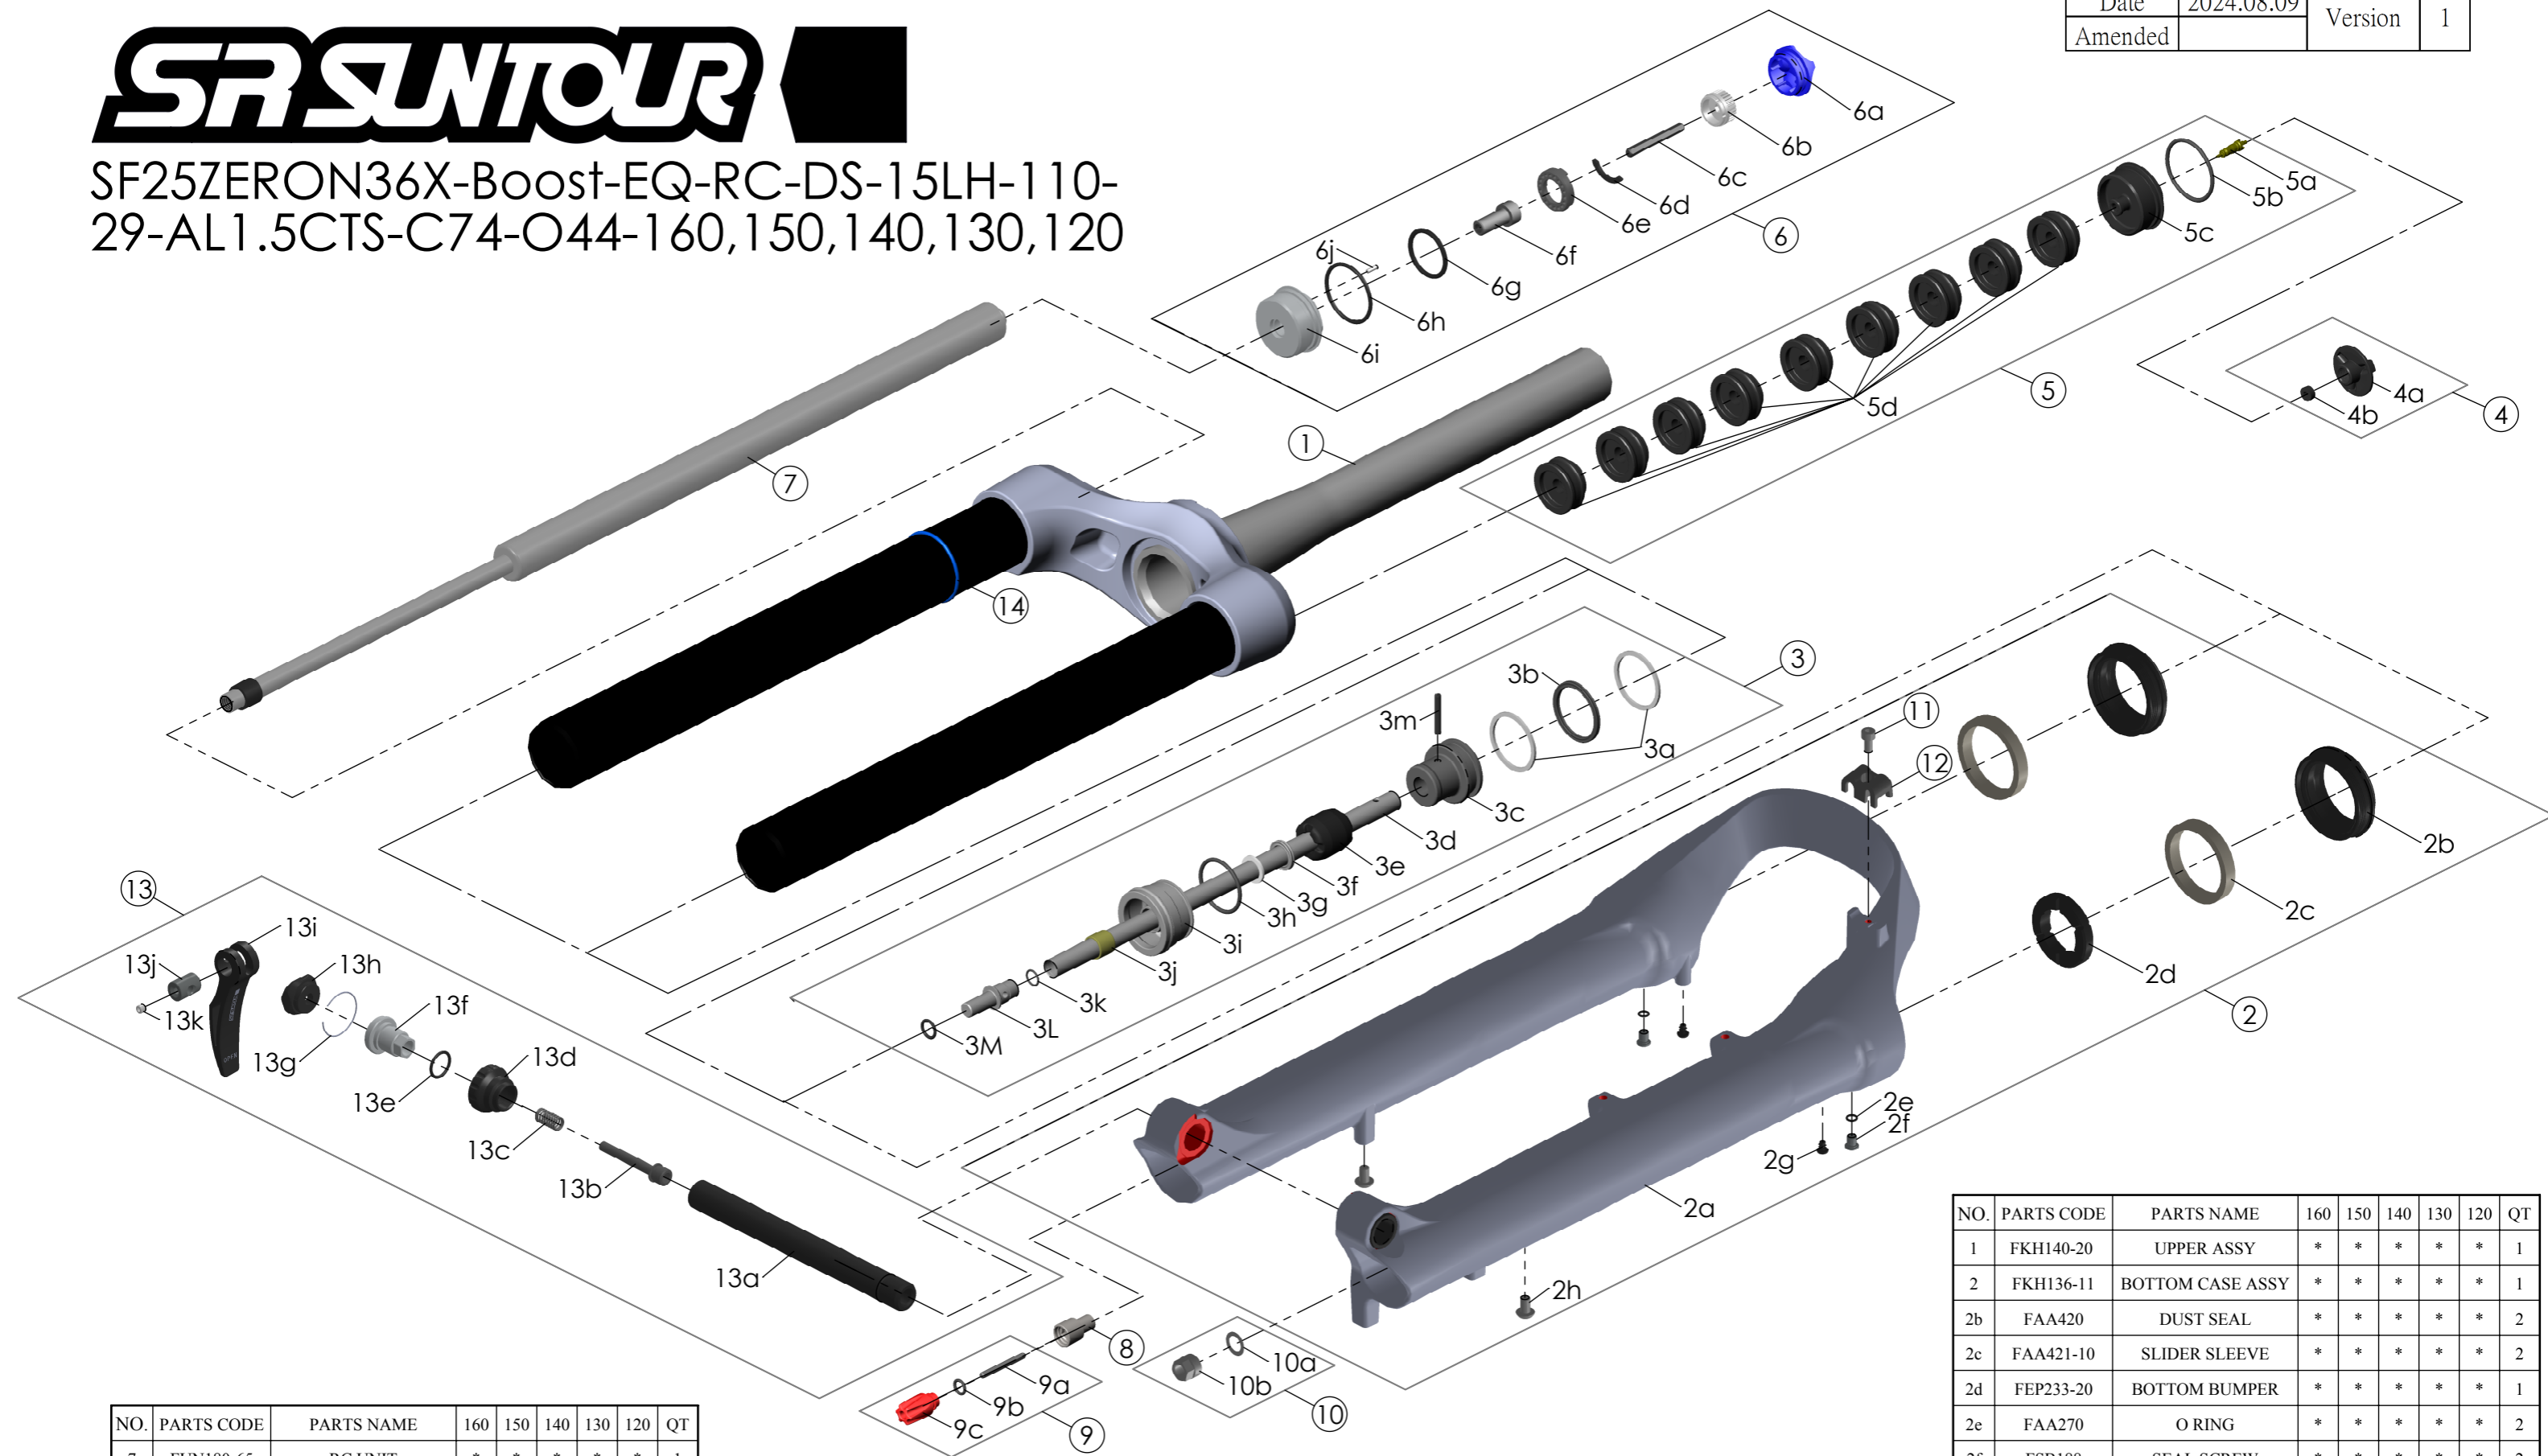

SUNTOUR

SF25ZERON36X-Boost-EQ-RC-DS-15LH-110-29-AL1.5CTS-C74-O44-160,150,140,130,120

Date	2024.08.09	Version	1
Amended			

NO.	PARTS CODE	PARTS NAME	160	150	140	130	120	QT
7	FUN180-65	RC UNIT	*	*	*	*	*	1
8	FSB058	DAMPER FIXING BOLT	*	*	*	*	*	1
9	FKA004-22	DAMPER KNOB ASSY	*	*	*	*	*	1
10	FKA063-03	FIXING NUT SET	*	*	*	*	*	1
11	FEF519	CABLE GUIDE	*	*	*	*	*	1
12	FSB153	GUIDE FIXING BOLT	*	*	*	*	*	1
13	FKA116-02	15LH-110 AXLE SET	*	*	*	*	*	1
14	FAA397-40	O RING	*	*	*	*	*	1

NO.	PARTS CODE	PARTS NAME	160	150	140	130	120	QT
			*					5
				*				6
5f	FEG270	VOLUME REDUCER			*			7
						*		8
							*	9
6	FKE576-02	RC KNOB ASSY	*	*	*	*	*	1

NO.	PARTS CODE	PARTS NAME	160	150	140	130	120	QT
4	FKE595	VALVE CAP ASSY	*	*	*	*	*	1
	FKE594-02		*					1
	FKE594-12			*				2
5	FKE594-22	AIR CAP ASSY			*			2
	FKE594-32					*		1
	FKE594-42						*	2

NO.	PARTS CODE	PARTS NAME	160	150	140	130	120	QT
1	FKH140-20	UPPER ASSY	*	*	*	*	*	1
2	FKH136-11	BOTTOM CASE ASSY	*	*	*	*	*	1
2b	FAA420	DUST SEAL	*	*	*	*	*	2
2c	FAA421-10	SLIDER SLEEVE	*	*	*	*	*	2
2d	FEP233-20	BOTTOM BUMPER	*	*	*	*	*	1
2e	FAA270	O RING	*	*	*	*	*	2
2f	FSB188	SEAL SCREW	*	*	*	*	*	2
2g	FAA200-10	MOUNT CAP	*	*	*	*	*	2
2h	FSB203	FIXING BOLT	*	*	*	*	*	2
	FKE627-00		*					1
	FKE627-01			*				1
3	FKE627-02	AIR CYLINDER ASSY			*			1
	FKE627-03					*		1
	FKE627-04						*	1