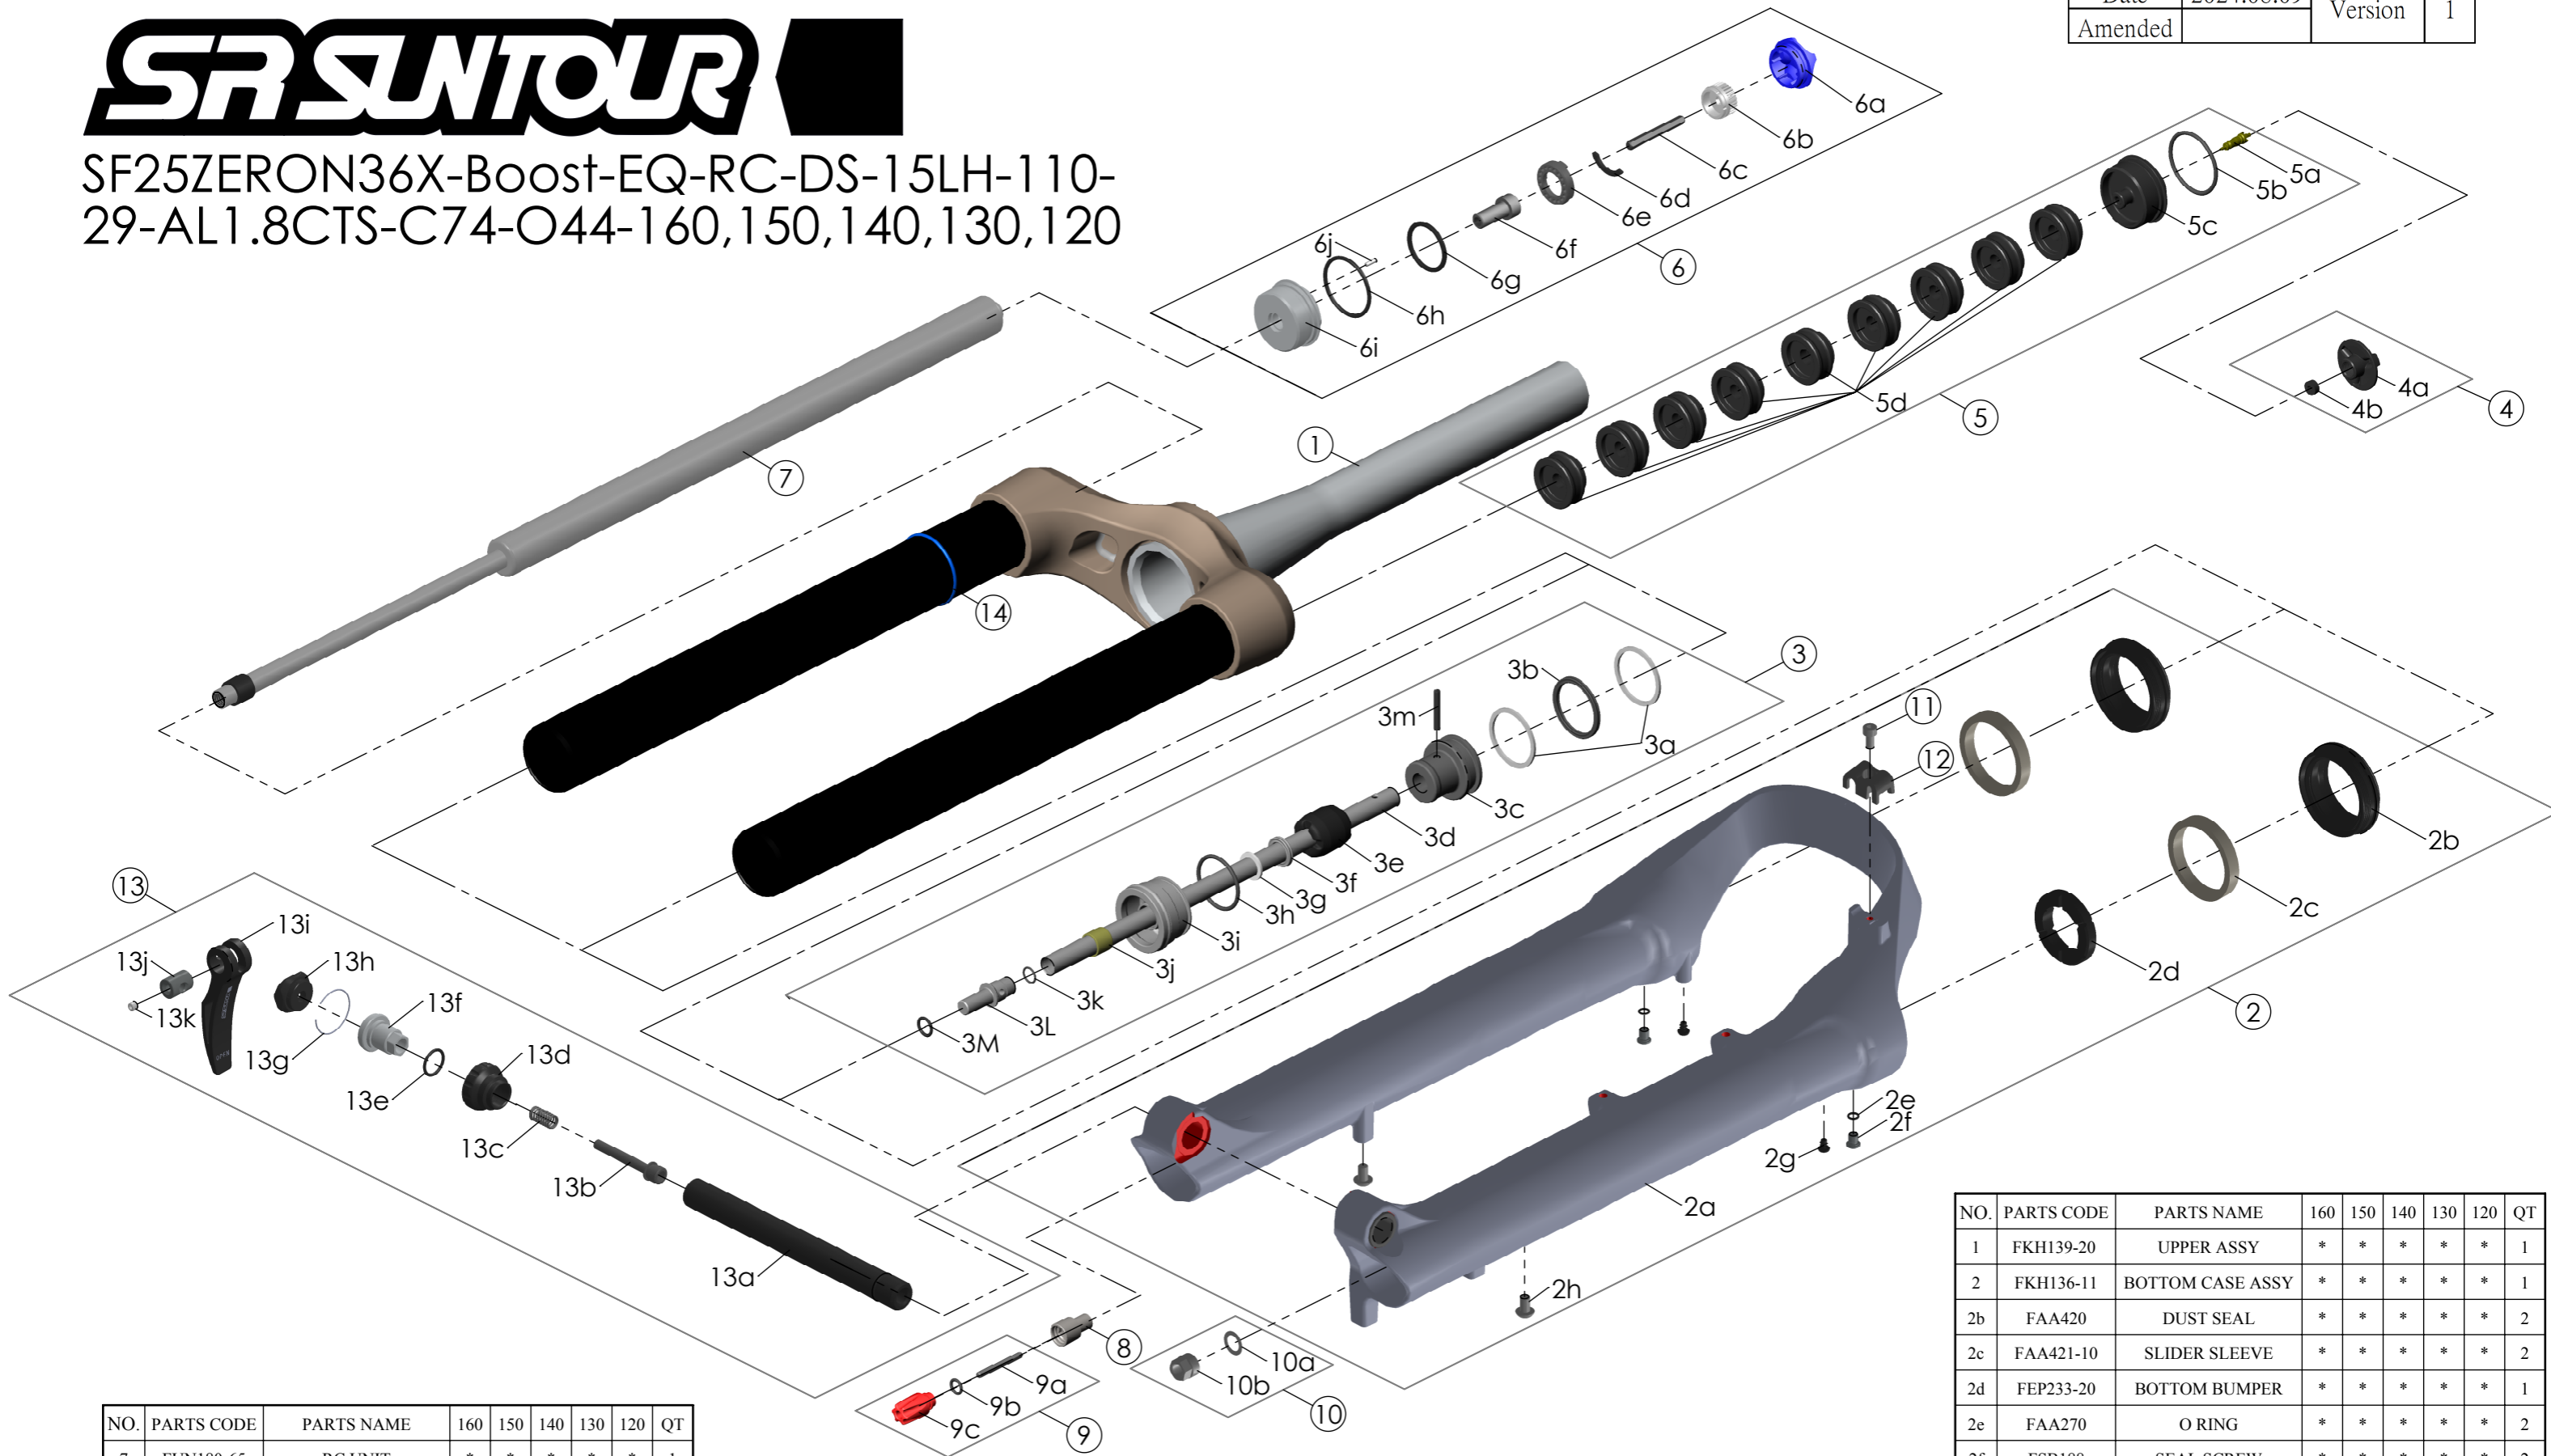

SUNTOUR

SF25ZERON36X-Boost-EQ-RC-DS-15LH-110-29-AL1.8CTS-C74-O44-160,150,140,130,120

Date	2024.08.09	Version	1
Amended			

NO.	PARTS CODE	PARTS NAME	160	150	140	130	120	QT
7	FUN180-65	RC UNIT	*	*	*	*	*	1
8	FSB058	DAMPER FIXING BOLT	*	*	*	*	*	1
9	FKA004-22	DAMPER KNOB ASSY	*	*	*	*	*	1
10	FKA063-03	FIXING NUT SET	*	*	*	*	*	1
11	FEF519	CABLE GUIDE	*	*	*	*	*	1
12	FSB153	GUIDE FIXING BOLT	*	*	*	*	*	1
13	FKA116-02	15LH-110 AXLE SET	*	*	*	*	*	1
14	FAA397-40	O RING	*	*	*	*	*	1

NO.	PARTS CODE	PARTS NAME	160	150	140	130	120	QT
			*					5
				*				6
5f	FEG270	VOLUME REDUCER			*			7
						*		8
							*	9
6	FKE576-02	RC KNOB ASSY	*	*	*	*	*	1

NO.	PARTS CODE	PARTS NAME	160	150	140	130	120	QT
4	FKE595	VALVE CAP ASSY	*	*	*	*	*	1
	FKE594-02		*					1
	FKE594-12			*				2
5	FKE594-22	AIR CAP ASSY			*			2
	FKE594-32					*		1
	FKE594-42						*	2

NO.	PARTS CODE	PARTS NAME	160	150	140	130	120	QT
1	FKH139-20	UPPER ASSY	*	*	*	*	*	1
2	FKH136-11	BOTTOM CASE ASSY	*	*	*	*	*	1
2b	FAA420	DUST SEAL	*	*	*	*	*	2
2c	FAA421-10	SLIDER SLEEVE	*	*	*	*	*	2
2d	FEP233-20	BOTTOM BUMPER	*	*	*	*	*	1
2e	FAA270	O RING	*	*	*	*	*	2
2f	FSB188	SEAL SCREW	*	*	*	*	*	2
2g	FAA200-10	MOUNT CAP	*	*	*	*	*	2
2h	FSB203	FIXING BOLT	*	*	*	*	*	2
	FKE627-00			*				1
	FKE627-01			*				1
3	FKE627-02	AIR CYLINDER ASSY			*			1
	FKE627-03					*		1
	FKE627-04						*	1