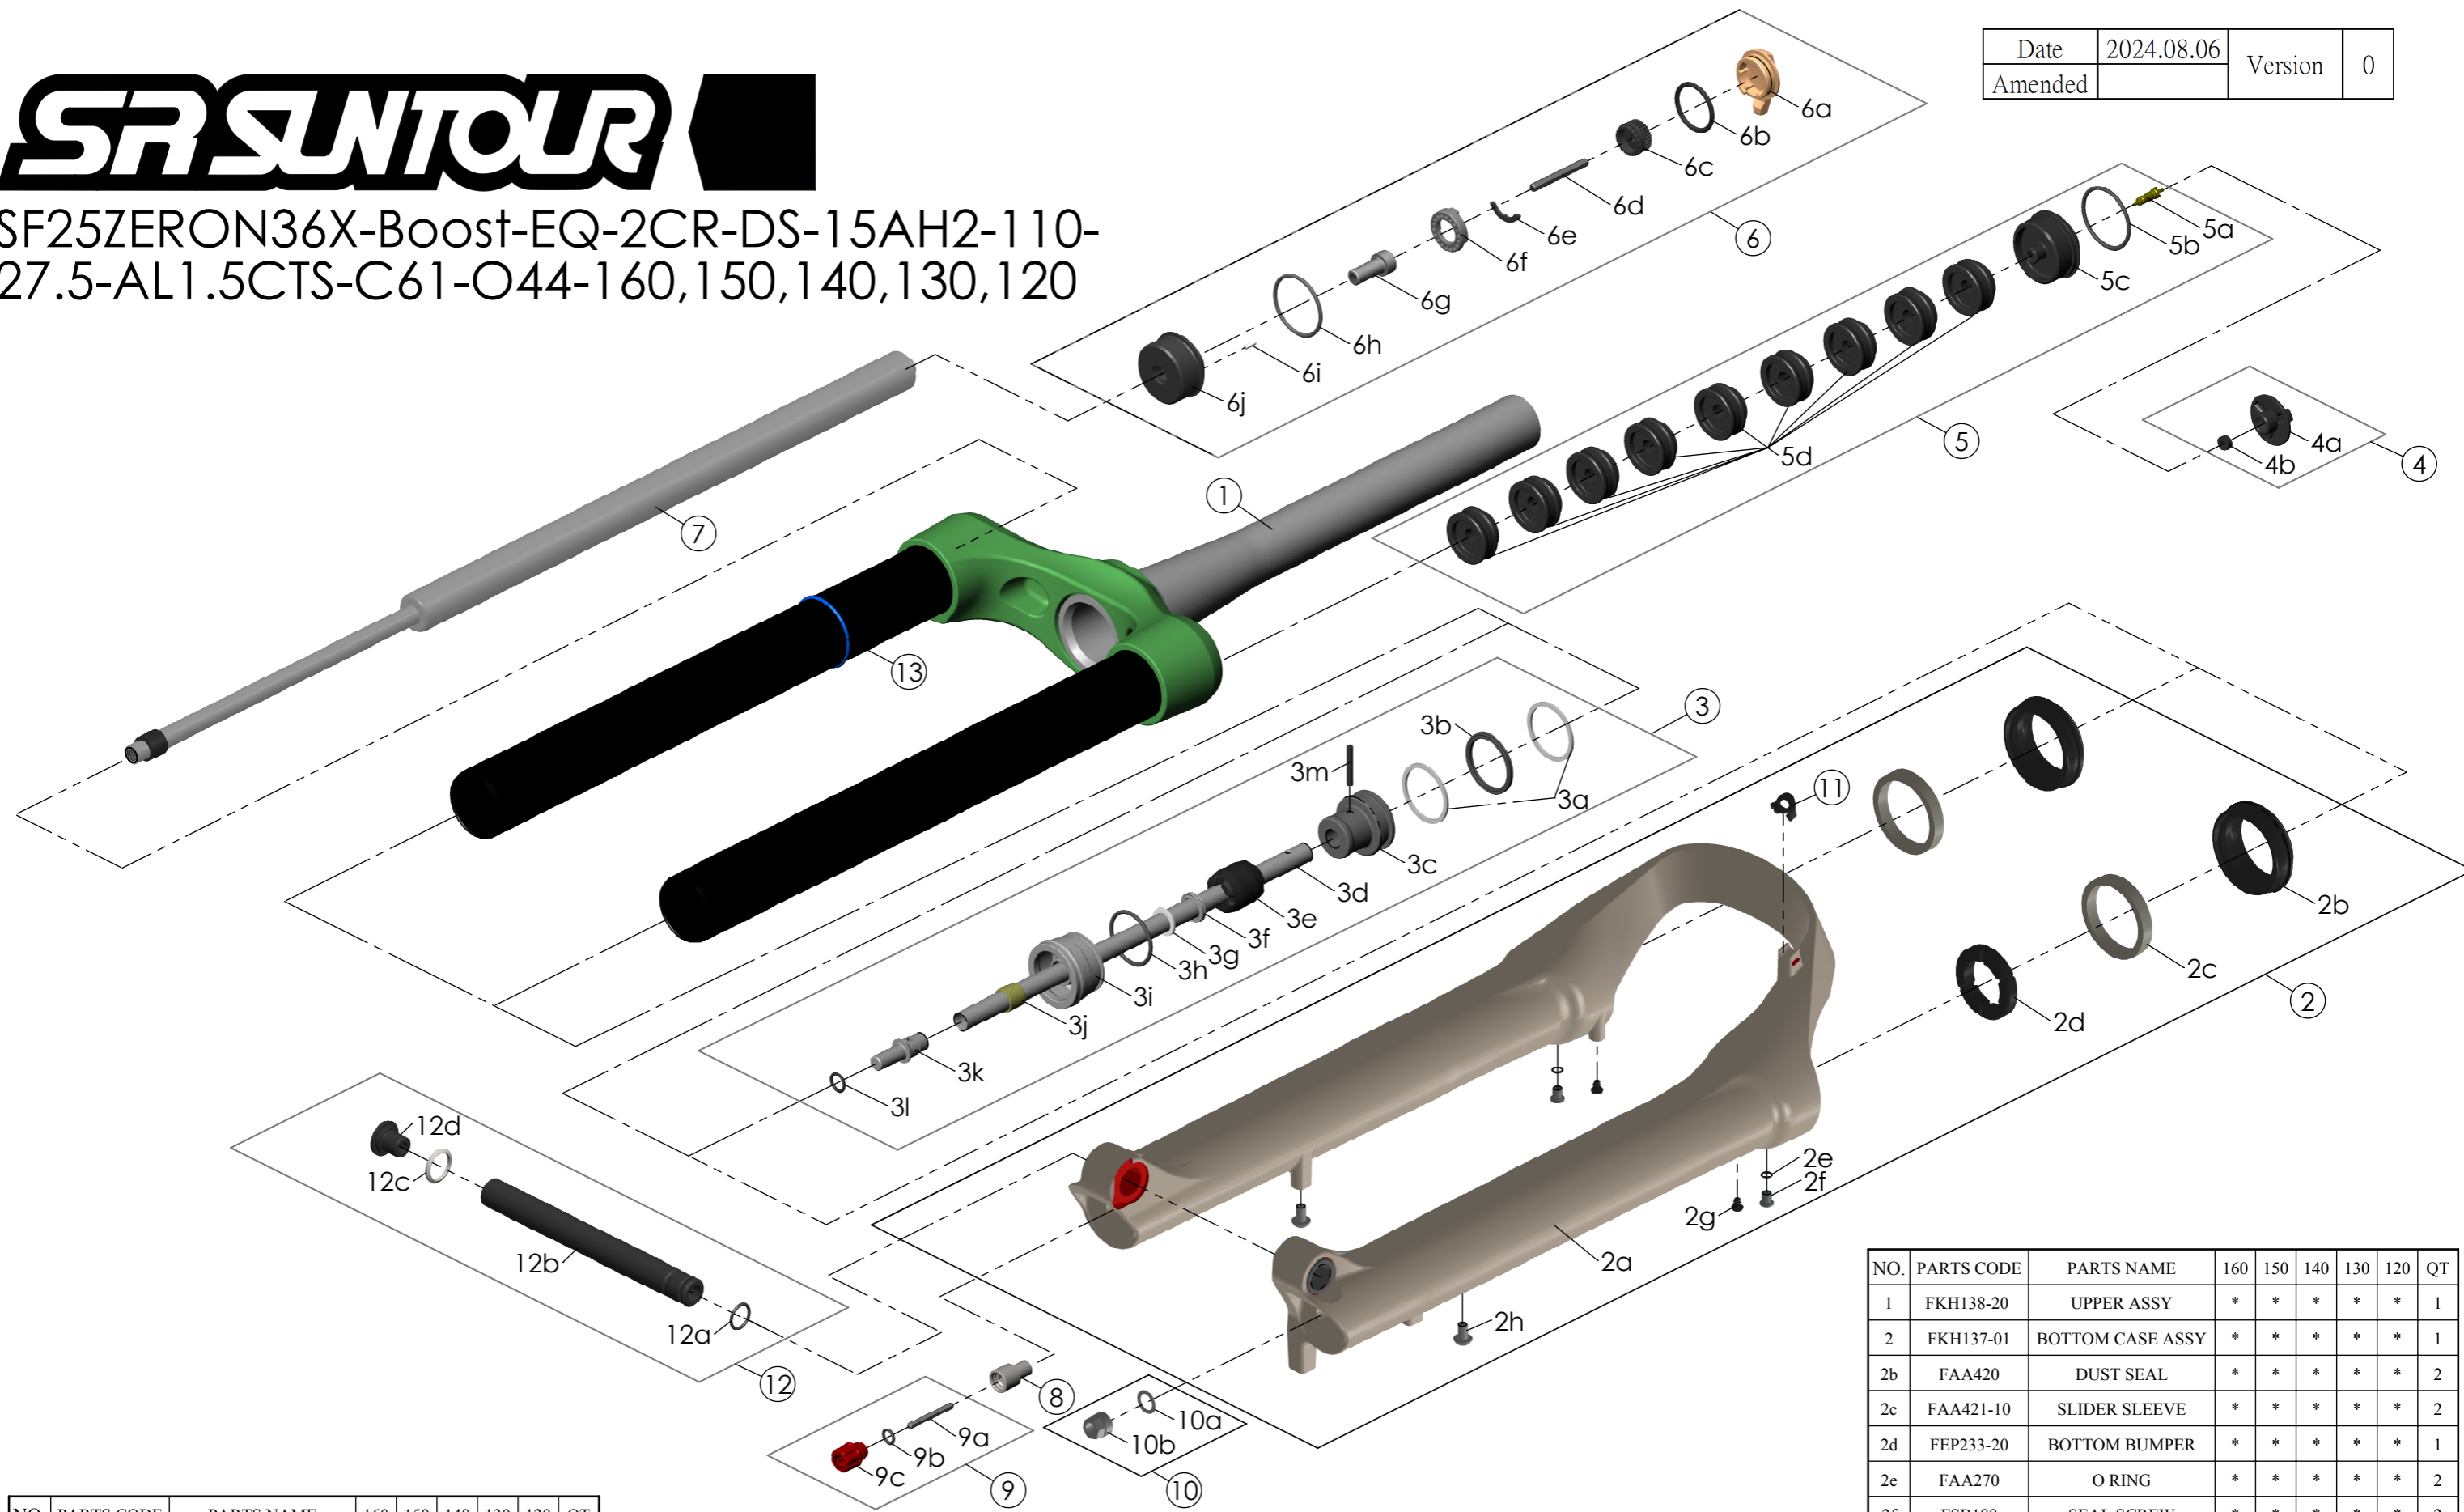

SF25ZERON36X-Boost-EQ-2CR-DS-15AH2-110-27.5-AL1.5CTS-C61-O44-160,150,140,130,120

Date	2024.08.06	Version	0
Amended			

NO.	PARTS CODE	PARTS NAME	160	150	140	130	120	QT
7	FUN200-65	2CR UNIT	*	*	*	*	*	1
8	FSB058	DAMPER FIXING BOLT	*	*	*	*	*	1
9	FKA004-30	REBOUND KNOB ASSY	*	*	*	*	*	1
10	FKA063-03	FIXING NUT SET	*	*	*	*	*	1
11	FEG034	CABLE CLIP	*	*	*	*	*	1
12	FKA117-00	15AH2-110 THRU AXLE SET	*	*	*	*	*	1
13	FAA397-40	O RING	*	*	*	*	*	1

NO.	PARTS CODE	PARTS NAME	160	150	140	130	120	QT
			*					5
				*				6
5f	FEG270	VOLUME REDUCER			*			7
						*		8
							*	9
6	FKE526-28	LO TOP CAP ASSY	*	*	*	*	*	1

NO.	PARTS CODE	PARTS NAME	160	150	140	130	120	QT
4	FKE595	VALVE CAP ASSY	*	*	*	*	*	1
	FKE594-02		*					1
	FKE594-12			*				2
5	FKE594-22	AIR CAP ASSY			*			2
	FKE594-32					*		1
	FKE594-42						*	2

NO.	PARTS CODE	PARTS NAME	160	150	140	130	120	QT
1	FKH138-20	UPPER ASSY	*	*	*	*	*	1
2	FKH137-01	BOTTOM CASE ASSY	*	*	*	*	*	1
2b	FAA420	DUST SEAL	*	*	*	*	*	2
2c	FAA421-10	SLIDER SLEEVE	*	*	*	*	*	2
2d	FEP233-20	BOTTOM BUMPER	*	*	*	*	*	1
2e	FAA270	O RING	*	*	*	*	*	2
2f	FSB188	SEAL SCREW	*	*	*	*	*	2
2g	FAA200-10	MOUNT CAP	*	*	*	*	*	2
2h	FSB203	FIXING BOLT	*	*	*	*	*	2
	FKE627-00			*				1
	FKE627-01			*				1
3	FKE627-02	AIR CYLINDER ASSY			*			1
	FKE627-03					*		1
	FKE627-04						*	1