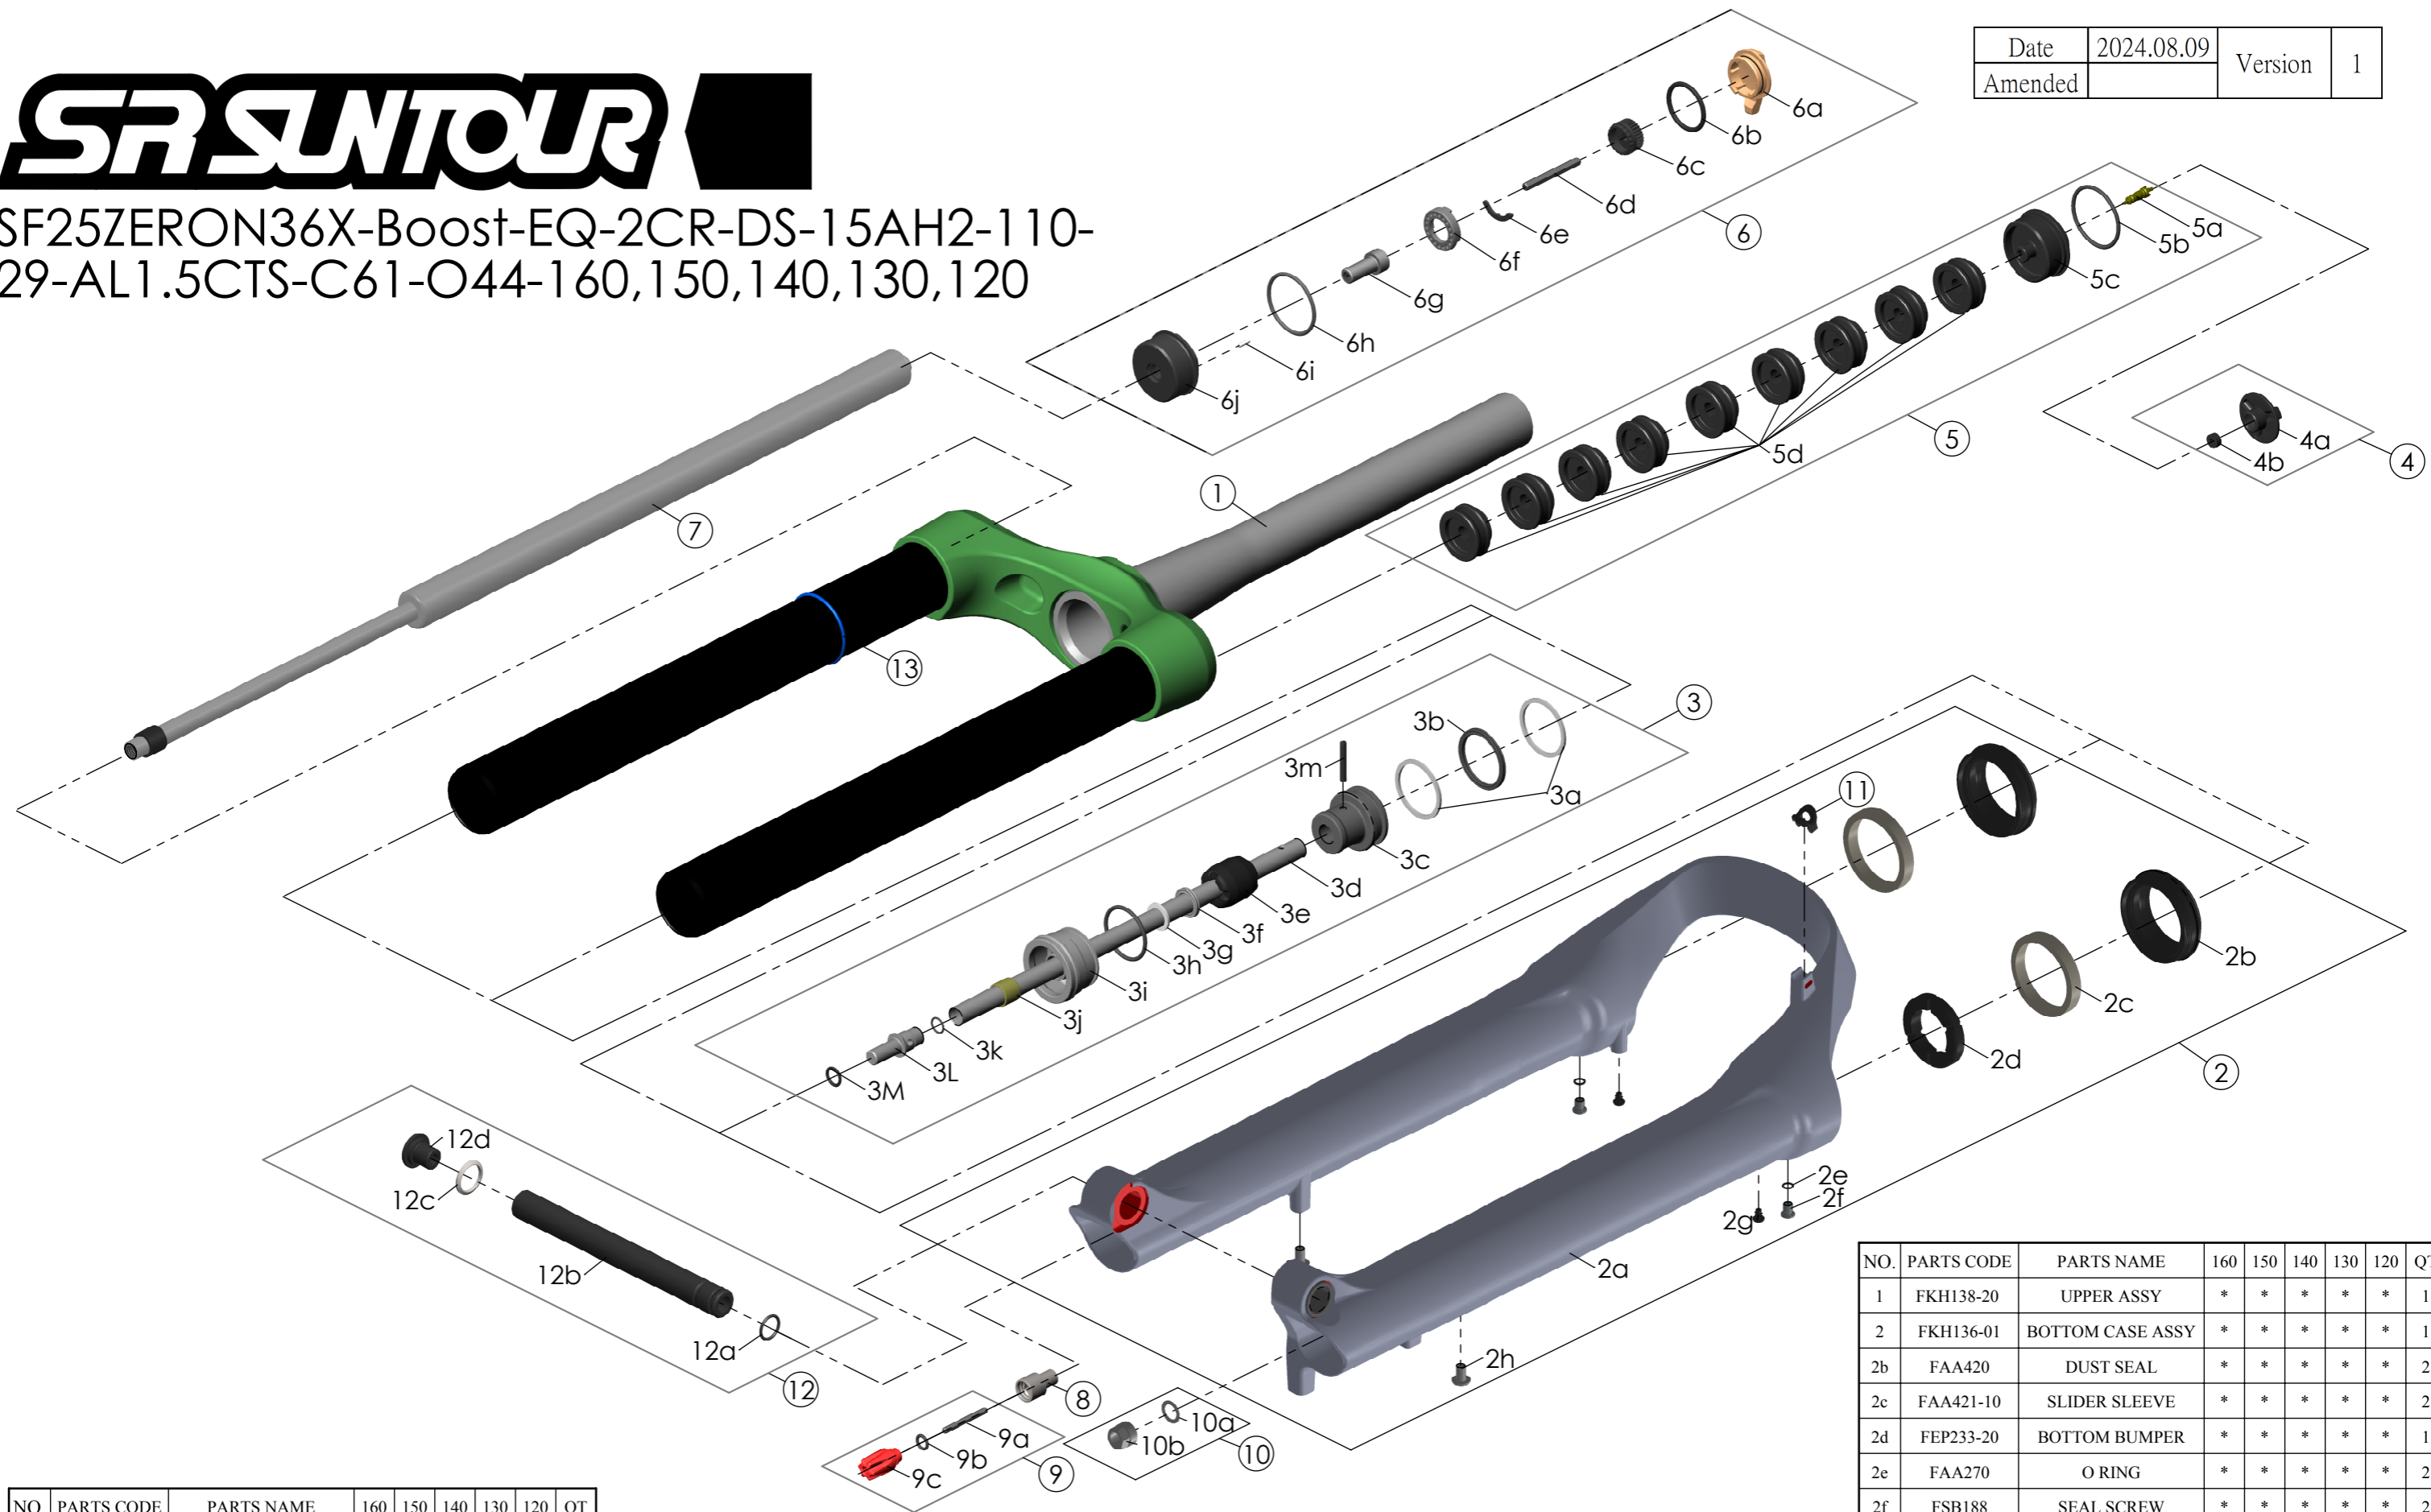

SF25ZERON36X-Boost-EQ-2CR-DS-15AH2-110-29-AL1.5CTS-C61-O44-160,150,140,130,120

Date	2024.08.09	Version	1
Amended			

NO.	PARTS CODE	PARTS NAME	160	150	140	130	120	QT
7	FUN200-65	2CR UNIT	*	*	*	*	*	1
8	FSB058	DAMPER FIXING BOLT	*	*	*	*	*	1
9	FKA004-22	DAMPER KNOB ASSY	*	*	*	*	*	1
10	FKA063-03	FIXING NUT SET	*	*	*	*	*	1
11	FEG034	CABLE CLIP	*	*	*	*	*	1
12	FKA117-00	15AH2-110 AXLE SET	*	*	*	*	*	1
13	FAA397-40	O RING	*	*	*	*	*	1

NO.	PARTS CODE	PARTS NAME	160	150	140	130	120	QT
			*					5
				*				6
5f	FEG270	VOLUME REDUCER			*			7
						*		8
							*	9
6	FKE526-28	LO TOP CAP ASSY	*	*	*	*	*	1

NO.	PARTS CODE	PARTS NAME	160	150	140	130	120	QT
4	FKE595	VALVE CAP ASSY	*	*	*	*	*	1
	FKE594-02		*					1
	FKE594-12			*				2
5	FKE594-22	AIR CAP ASSY			*			2
	FKE594-32					*		1
	FKE594-42						*	2

NO.	PARTS CODE	PARTS NAME	160	150	140	130	120	QT
1	FKH138-20	UPPER ASSY	*	*	*	*	*	1
2	FKH136-01	BOTTOM CASE ASSY	*	*	*	*	*	1
2b	FAA420	DUST SEAL	*	*	*	*	*	2
2c	FAA421-10	SLIDER SLEEVE	*	*	*	*	*	2
2d	FEP233-20	BOTTOM BUMPER	*	*	*	*	*	1
2e	FAA270	O RING	*	*	*	*	*	2
2f	FSB188	SEAL SCREW	*	*	*	*	*	2
2g	FAA200-10	MOUNT CAP	*	*	*	*	*	2
2h	FSB203	FIXING BOLT	*	*	*	*	*	2
	FKE627-00			*				1
	FKE627-01			*				1
3	FKE627-02	AIR CYLINDER ASSY			*			1
	FKE627-03					*		1
	FKE627-04						*	1