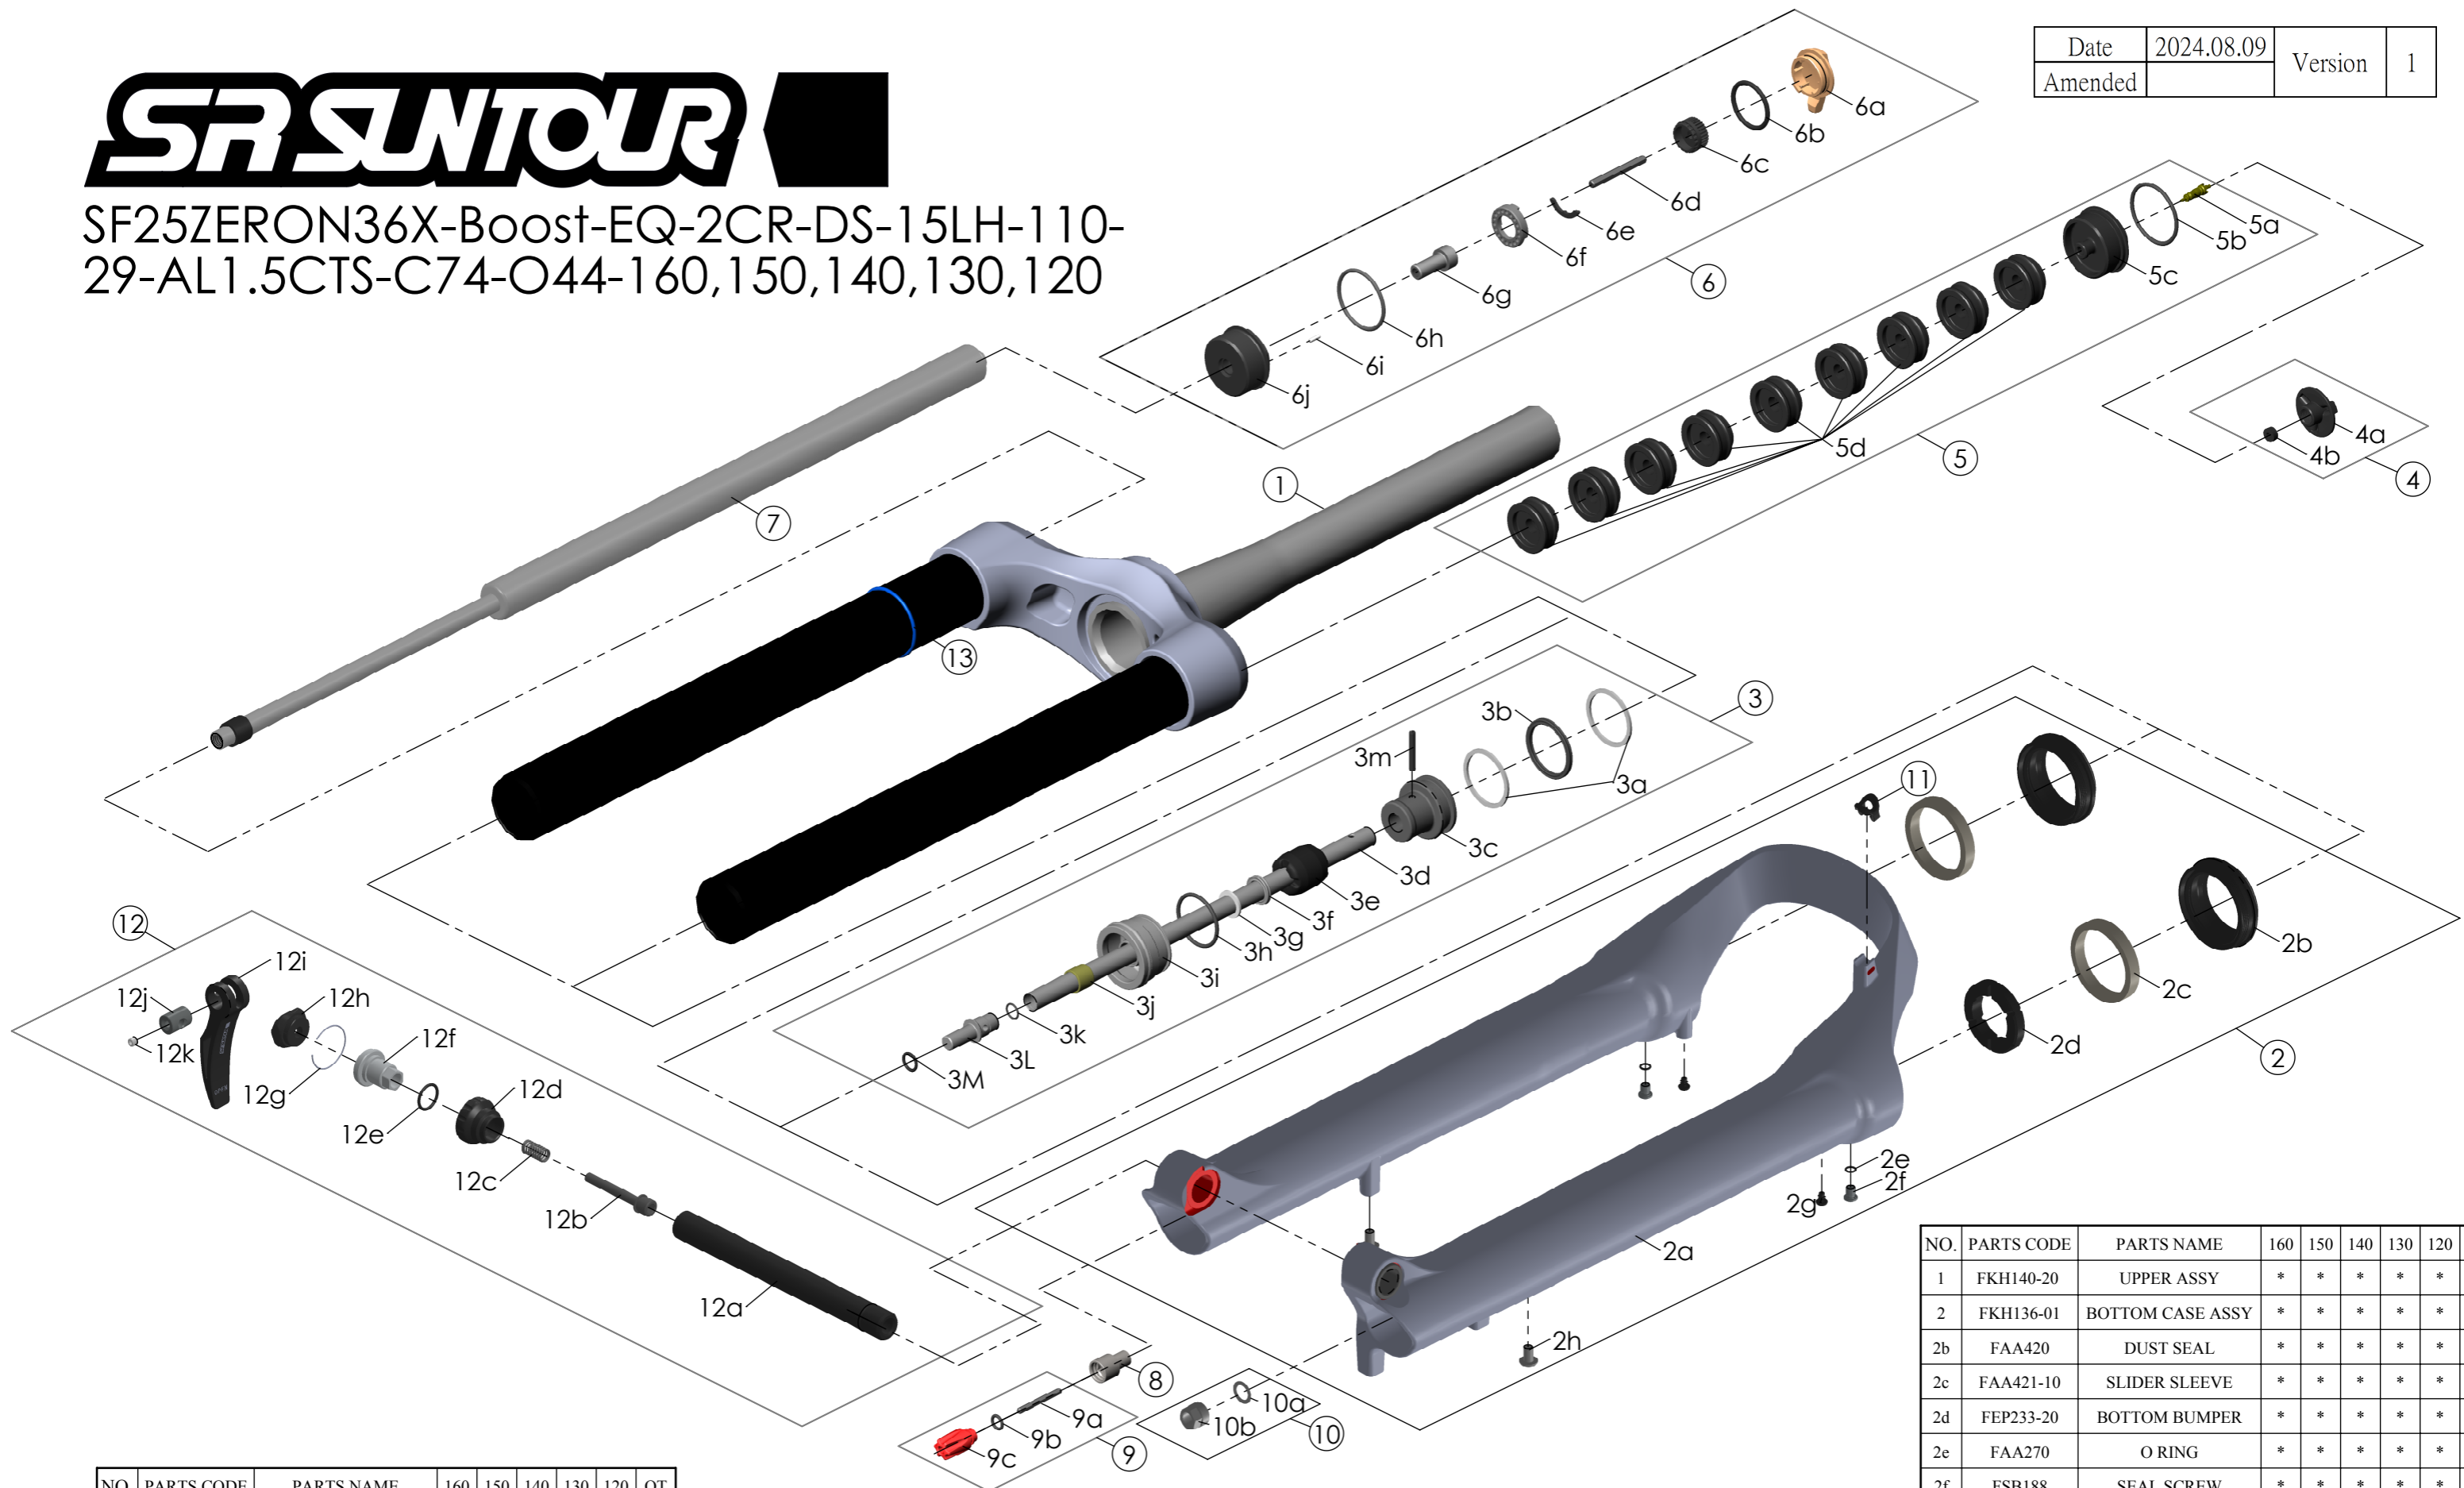

SF25ZERON36X-Boost-EQ-2CR-DS-15LH-110-29-AL1.5CTS-C74-O44-160,150,140,130,120

Date	2024.08.09	Version	1
Amended			

NO.	PARTS CODE	PARTS NAME	160	150	140	130	120	QT
7	FUN200-65	2CR UNIT	*	*	*	*	*	1
8	FSB058	DAMPER FIXING BOLT	*	*	*	*	*	1
9	FKA004-22	DAMPER KNOB ASSY	*	*	*	*	*	1
10	FKA063-03	FIXING NUT SET	*	*	*	*	*	1
11	FEG034	CABLE CLIP	*	*	*	*	*	1
12	FKA116-02	15LH-110 AXLE SET	*	*	*	*	*	1
13	FAA397-40	O RING	*	*	*	*	*	1

NO.	PARTS CODE	PARTS NAME	160	150	140	130	120	QT
			*					5
				*				6
5f	FEG270	VOLUME REDUCER			*			7
						*		8
							*	9
6	FKE526-28	LO TOP CAP ASSY	*	*	*	*	*	1

NO.	PARTS CODE	PARTS NAME	160	150	140	130	120	QT
4	FKE595	VALVE CAP ASSY	*	*	*	*	*	1
	FKE594-02		*					1
	FKE594-12			*				2
5	FKE594-22	AIR CAP ASSY			*			2
	FKE594-32					*		1
	FKE594-42						*	2

NO.	PARTS CODE	PARTS NAME	160	150	140	130	120	QT
1	FKH140-20	UPPER ASSY	*	*	*	*	*	1
2	FKH136-01	BOTTOM CASE ASSY	*	*	*	*	*	1
2b	FAA420	DUST SEAL	*	*	*	*	*	2
2c	FAA421-10	SLIDER SLEEVE	*	*	*	*	*	2
2d	FEP233-20	BOTTOM BUMPER	*	*	*	*	*	1
2e	FAA270	O RING	*	*	*	*	*	2
2f	FSB188	SEAL SCREW	*	*	*	*	*	2
2g	FAA200-10	MOUNT CAP	*	*	*	*	*	2
2h	FSB203	FIXING BOLT	*	*	*	*	*	2
	FKE627-00			*				1
	FKE627-01			*				1
3	FKE627-02	AIR CYLINDER ASSY			*			1
	FKE627-03					*		1
	FKE627-04						*	1