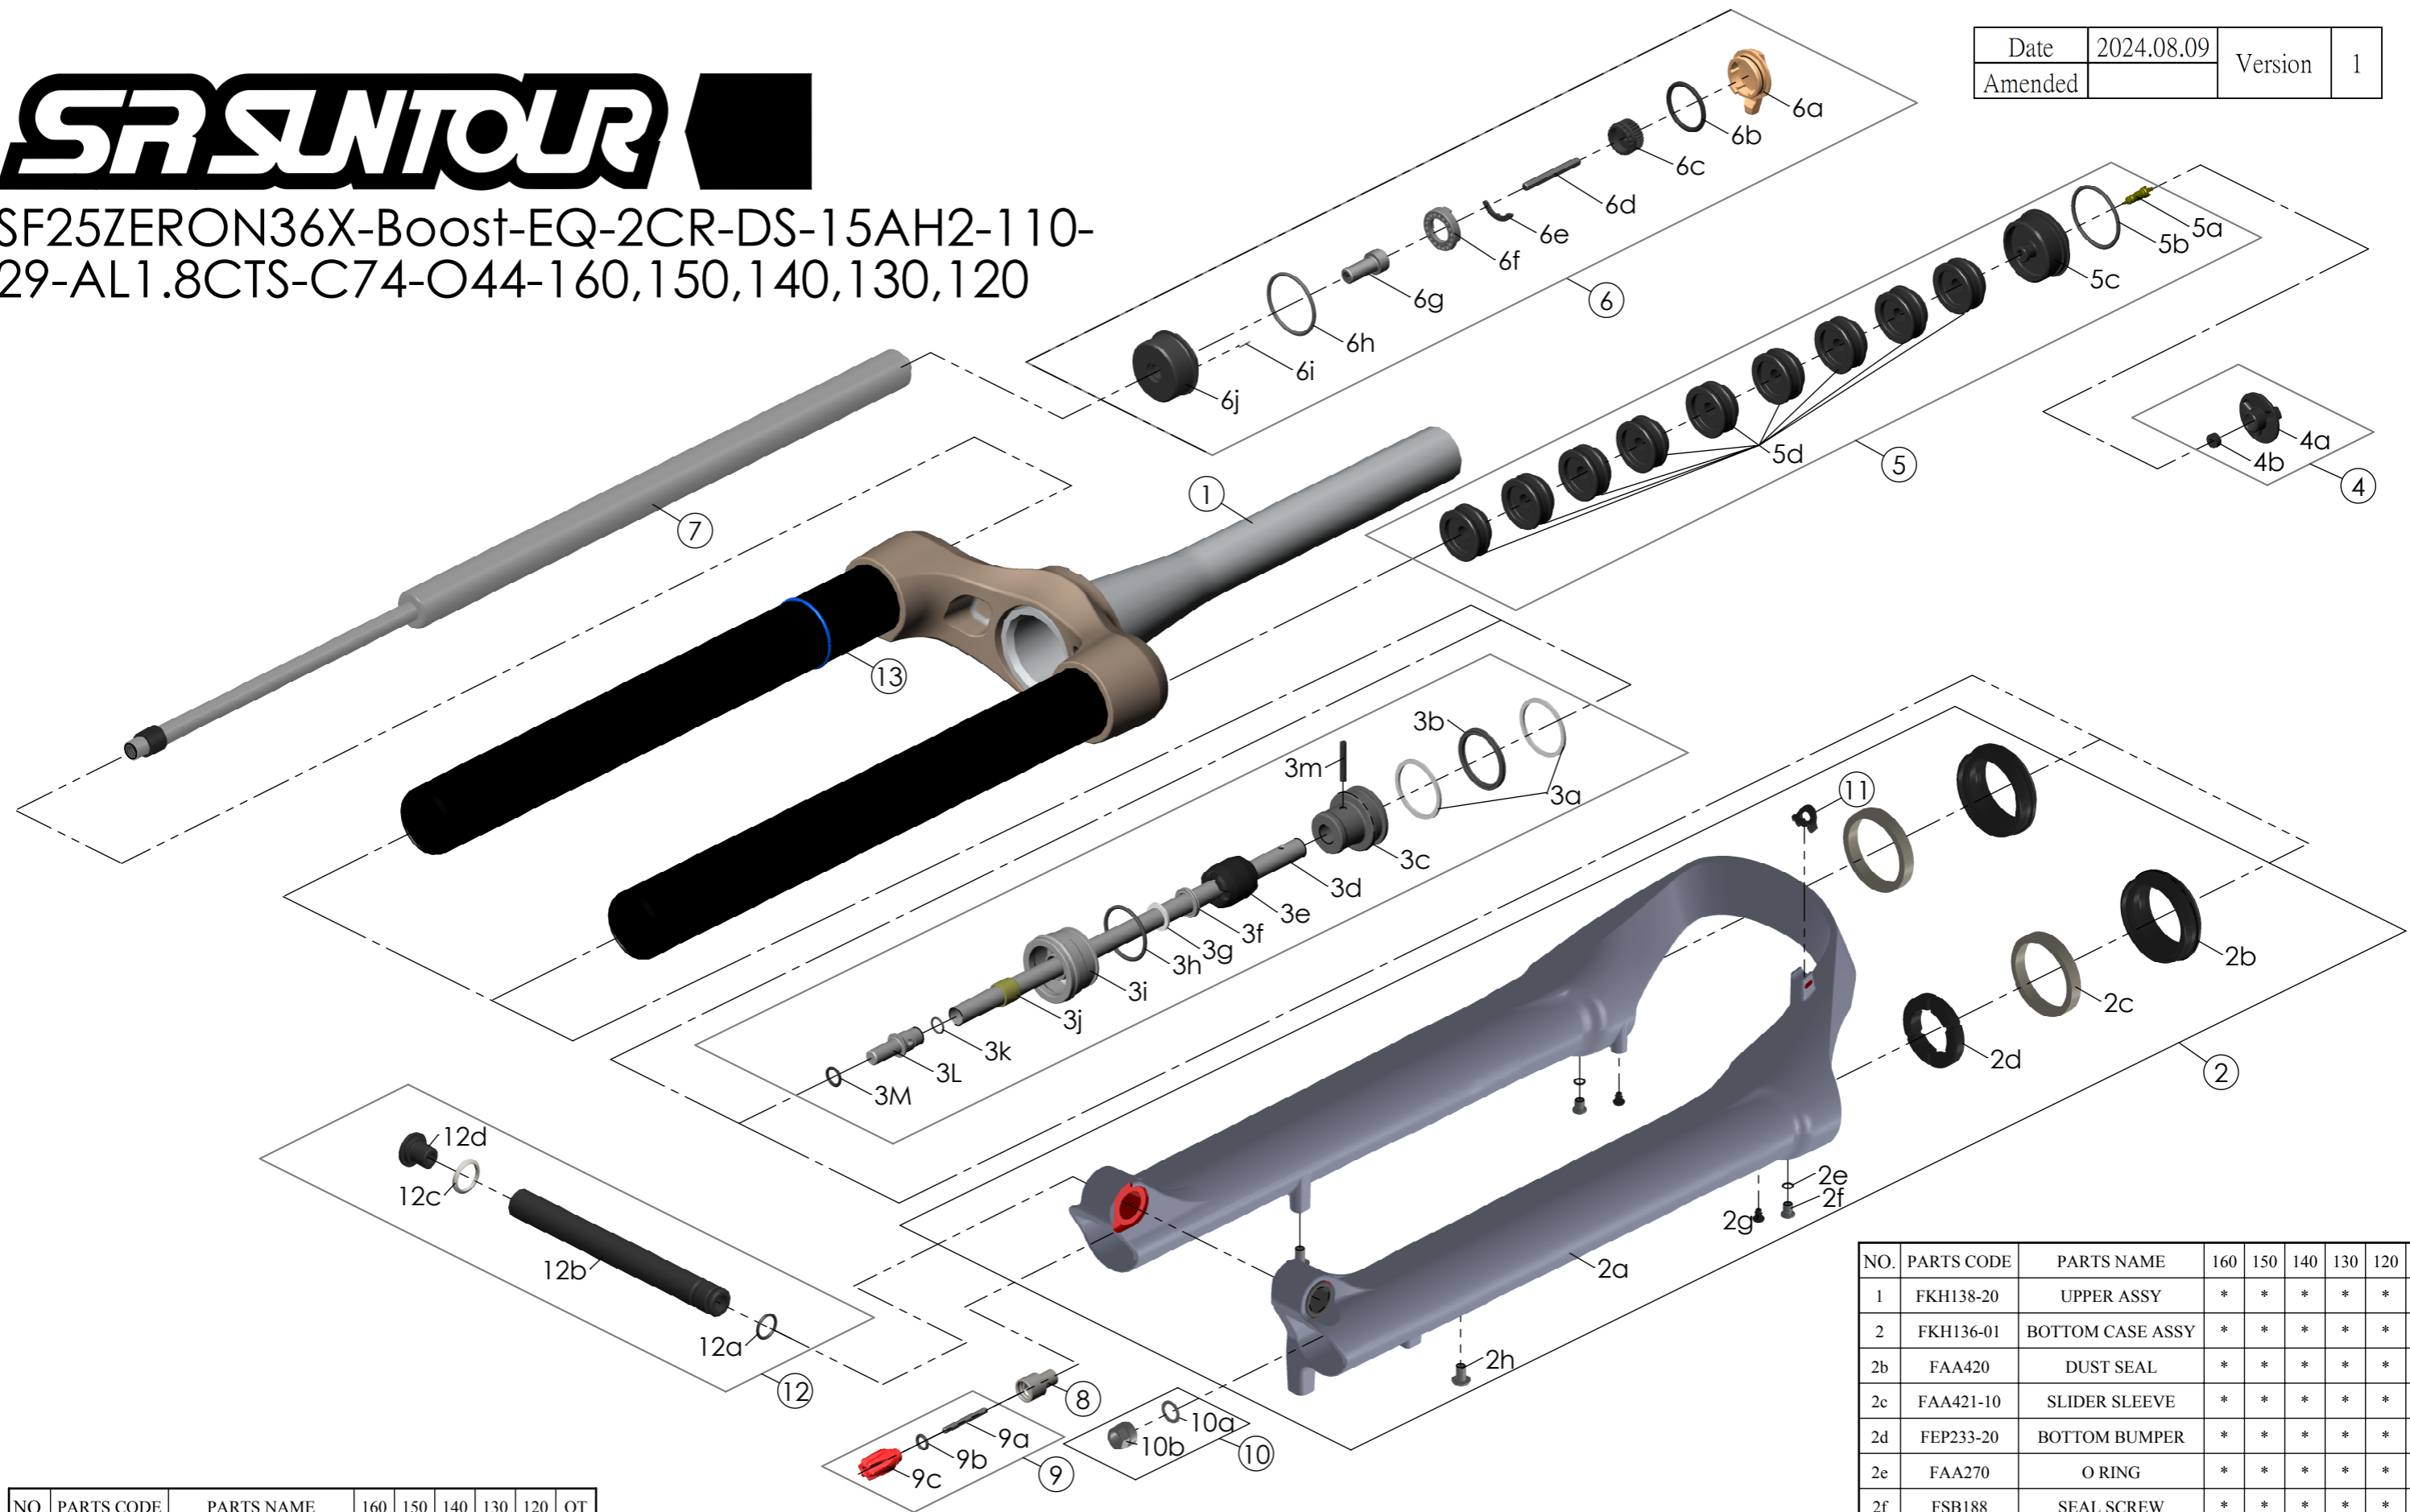

SF25ZERON36X-Boost-EQ-2CR-DS-15AH2-110-29-AL1.8CTS-C74-O44-160,150,140,130,120

Date	2024.08.09	Version	1
Amended			

NO.	PARTS CODE	PARTS NAME	160	150	140	130	120	QT
7	FUN200-65	2CR UNIT	*	*	*	*	*	1
8	FSB058	DAMPER FIXING BOLT	*	*	*	*	*	1
9	FKA004-22	DAMPER KNOB ASSY	*	*	*	*	*	1
10	FKA063-03	FIXING NUT SET	*	*	*	*	*	1
11	FEG034	CABLE CLIP	*	*	*	*	*	1
12	FKA117-00	15AH2-110 AXLE SET	*	*	*	*	*	1
13	FAA397-40	O RING	*	*	*	*	*	1

NO.	PARTS CODE	PARTS NAME	160	150	140	130	120	QT
			*					5
				*				6
5f	FEG270	VOLUME REDUCER			*			7
						*		8
							*	9
6	FKE526-28	LO TOP CAP ASSY	*	*	*	*	*	1

NO.	PARTS CODE	PARTS NAME	160	150	140	130	120	QT
4	FKE595	VALVE CAP ASSY	*	*	*	*	*	1
	FKE594-02		*					1
	FKE594-12			*				2
5	FKE594-22	AIR CAP ASSY			*			2
	FKE594-32					*		1
	FKE594-42						*	2

NO.	PARTS CODE	PARTS NAME	160	150	140	130	120	QT
1	FKH138-20	UPPER ASSY	*	*	*	*	*	1
2	FKH136-01	BOTTOM CASE ASSY	*	*	*	*	*	1
2b	FAA420	DUST SEAL	*	*	*	*	*	2
2c	FAA421-10	SLIDER SLEEVE	*	*	*	*	*	2
2d	FEP233-20	BOTTOM BUMPER	*	*	*	*	*	1
2e	FAA270	O RING	*	*	*	*	*	2
2f	FSB188	SEAL SCREW	*	*	*	*	*	2
2g	FAA200-10	MOUNT CAP	*	*	*	*	*	2
2h	FSB203	FIXING BOLT	*	*	*	*	*	2
	FKE627-00			*				1
	FKE627-01			*				1
3	FKE627-02	AIR CYLINDER ASSY			*			1
	FKE627-03					*		1
	FKE627-04						*	1