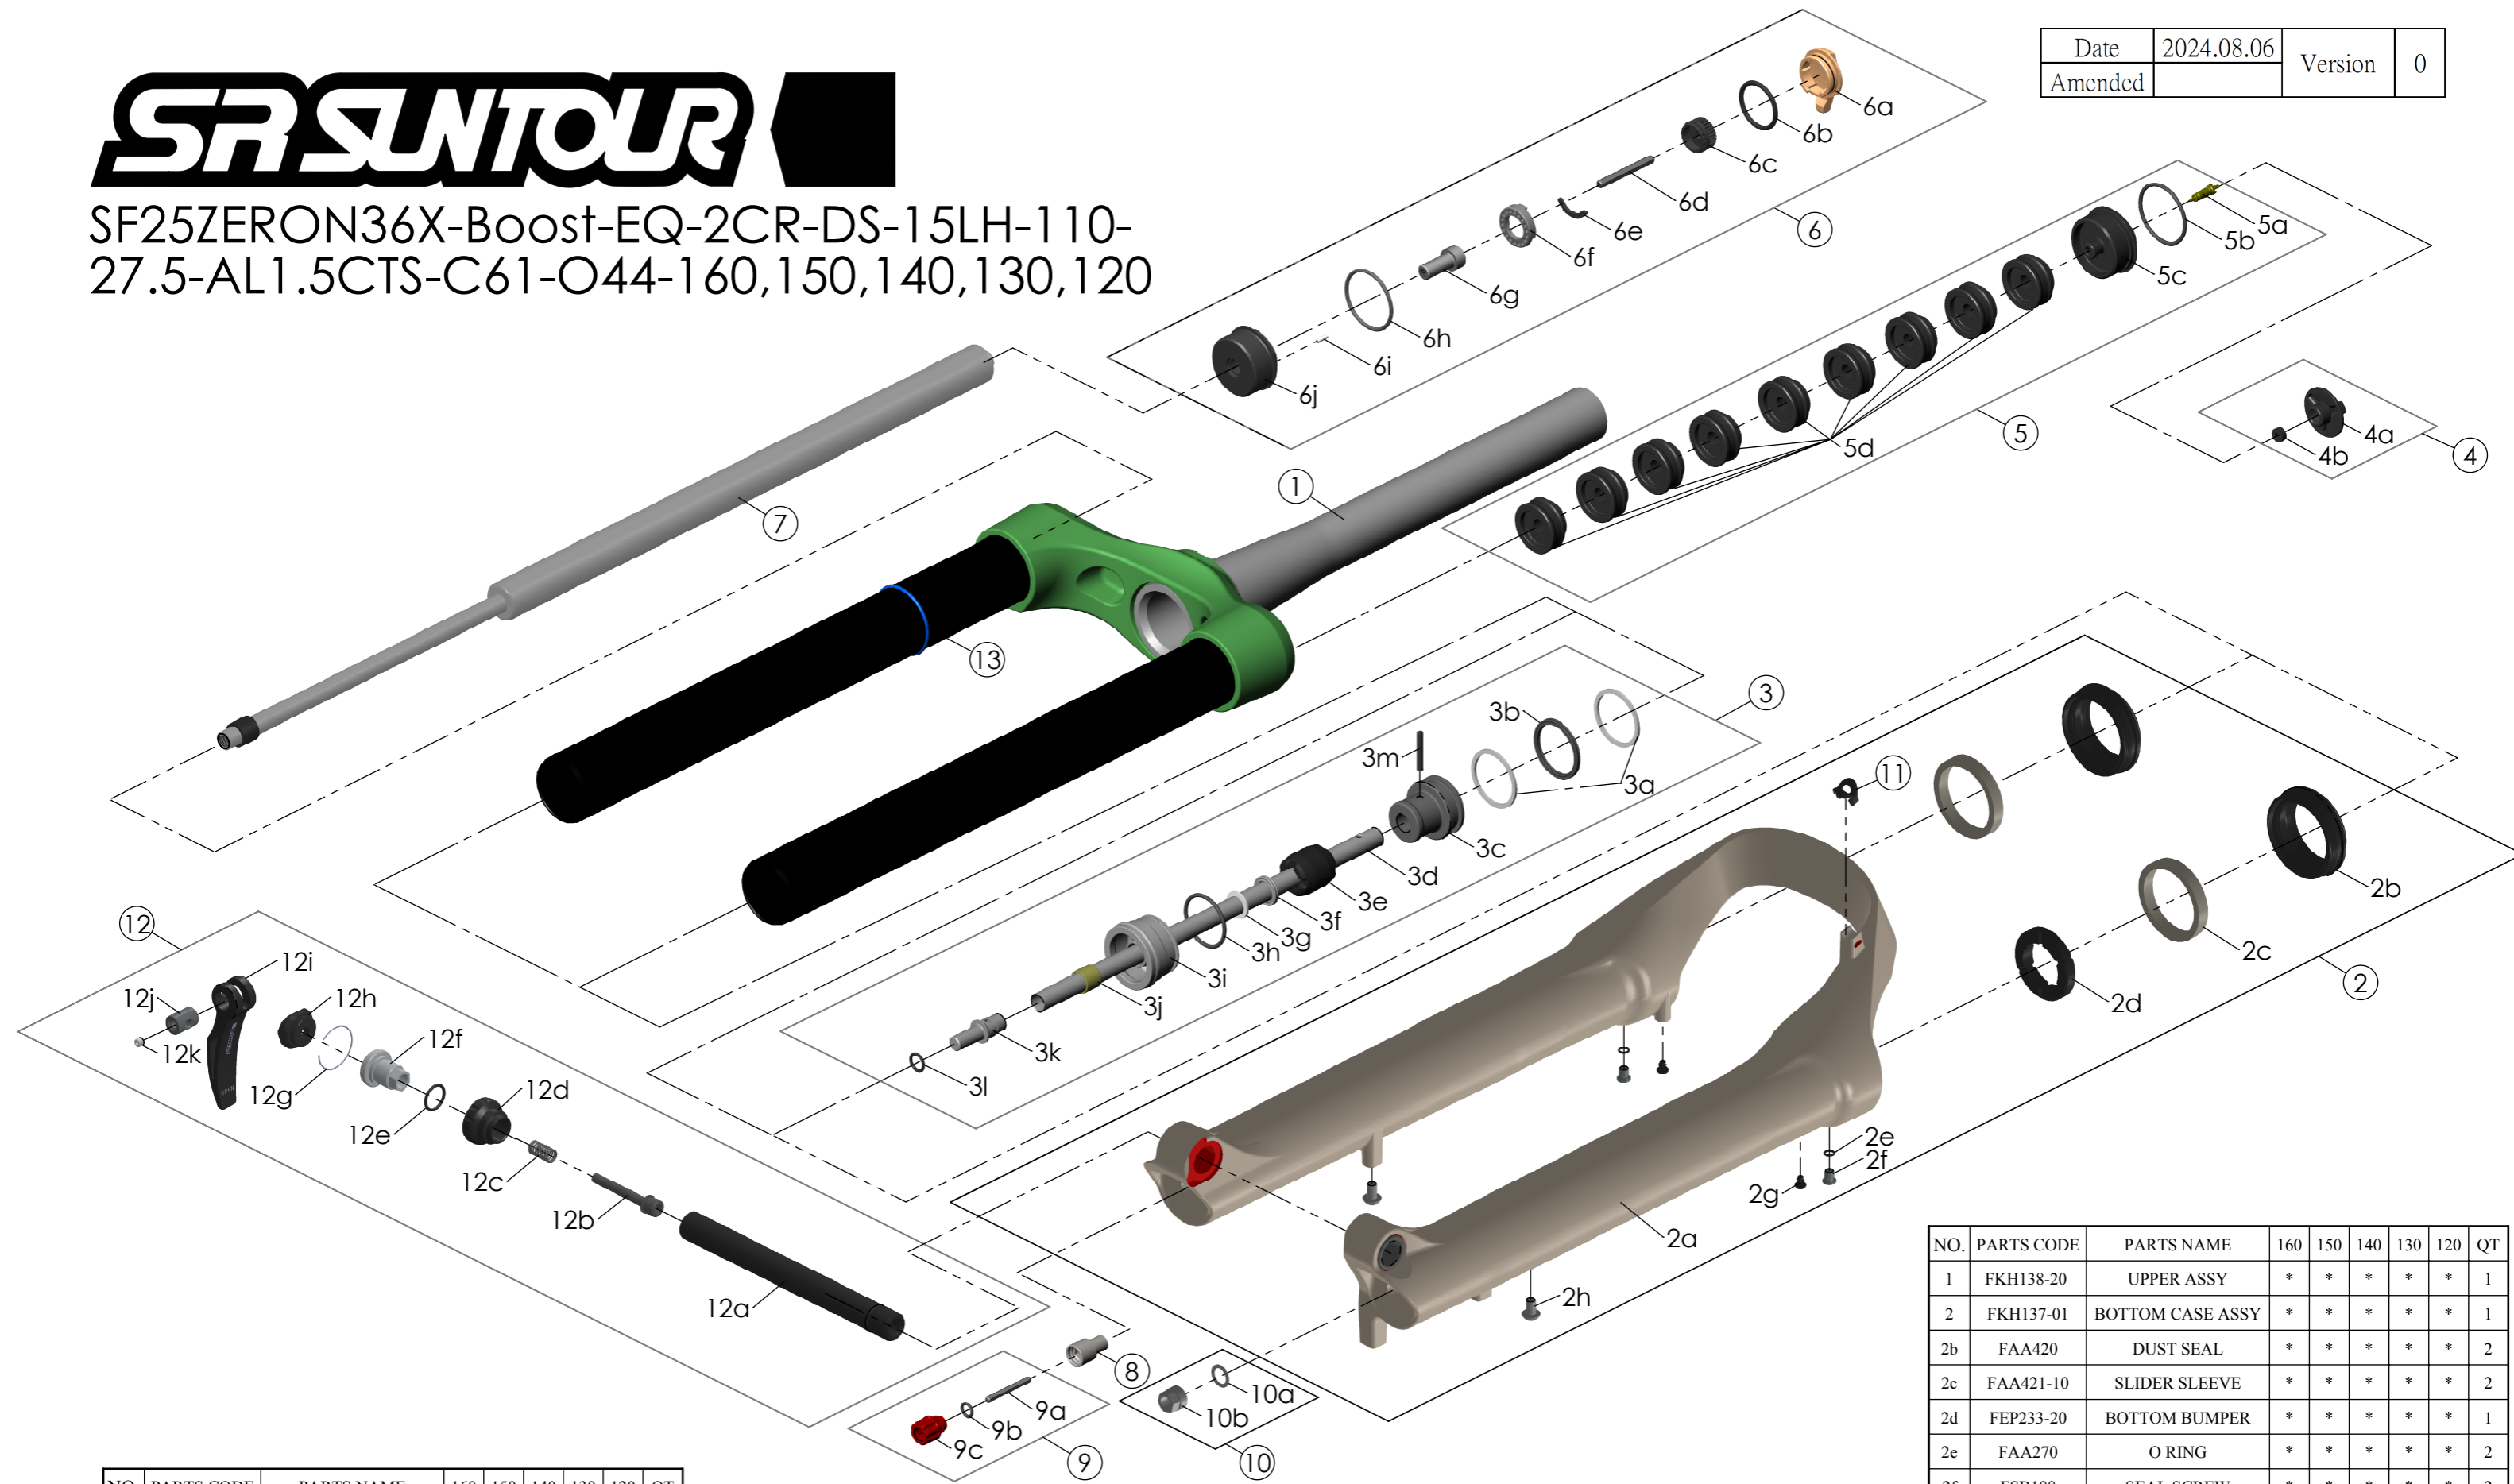

SF25ZERON36X-Boost-EQ-2CR-DS-15LH-110-27.5-AL1.5CTS-C61-O44-160,150,140,130,120

Date	2024.08.06	Version	0
Amended			

NO.	PARTS CODE	PARTS NAME	160	150	140	130	120	QT
7	FUN200-65	2CR UNIT	*	*	*	*	*	1
8	FSB058	DAMPER FIXING BOLT	*	*	*	*	*	1
9	FKA004-30	REBOUND KNOB ASSY	*	*	*	*	*	1
10	FKA063-03	FIXING NUT SET	*	*	*	*	*	1
11	FEG034	CABLE CLIP	*	*	*	*	*	1
12	FKA116-02	15LH-110 AXLE SET	*	*	*	*	*	1
13	FAA397-40	O RING	*	*	*	*	*	1

NO.	PARTS CODE	PARTS NAME	160	150	140	130	120	QT
			*					5
				*				6
5f	FEG270	VOLUME REDUCER			*			7
						*		8
							*	9
6	FKE526-28	LO TOP CAP ASSY	*	*	*	*	*	1

NO.	PARTS CODE	PARTS NAME	160	150	140	130	120	QT
4	FKE595	VALVE CAP ASSY	*	*	*	*	*	1
	FKE594-02		*					1
	FKE594-12			*				2
5	FKE594-22	AIR CAP ASSY			*			2
	FKE594-32					*		1
	FKE594-42						*	2

NO.	PARTS CODE	PARTS NAME	160	150	140	130	120	QT
1	FKH138-20	UPPER ASSY	*	*	*	*	*	1
2	FKH137-01	BOTTOM CASE ASSY	*	*	*	*	*	1
2b	FAA420	DUST SEAL	*	*	*	*	*	2
2c	FAA421-10	SLIDER SLEEVE	*	*	*	*	*	2
2d	FEP233-20	BOTTOM BUMPER	*	*	*	*	*	1
2e	FAA270	O RING	*	*	*	*	*	2
2f	FSB188	SEAL SCREW	*	*	*	*	*	2
2g	FAA200-10	MOUNT CAP	*	*	*	*	*	2
2h	FSB203	FIXING BOLT	*	*	*	*	*	2
	FKE627-00		*					1
	FKE627-01			*				1
3	FKE627-02	AIR CYLINDER ASSY			*			1
	FKE627-03					*		1
	FKE627-04						*	1